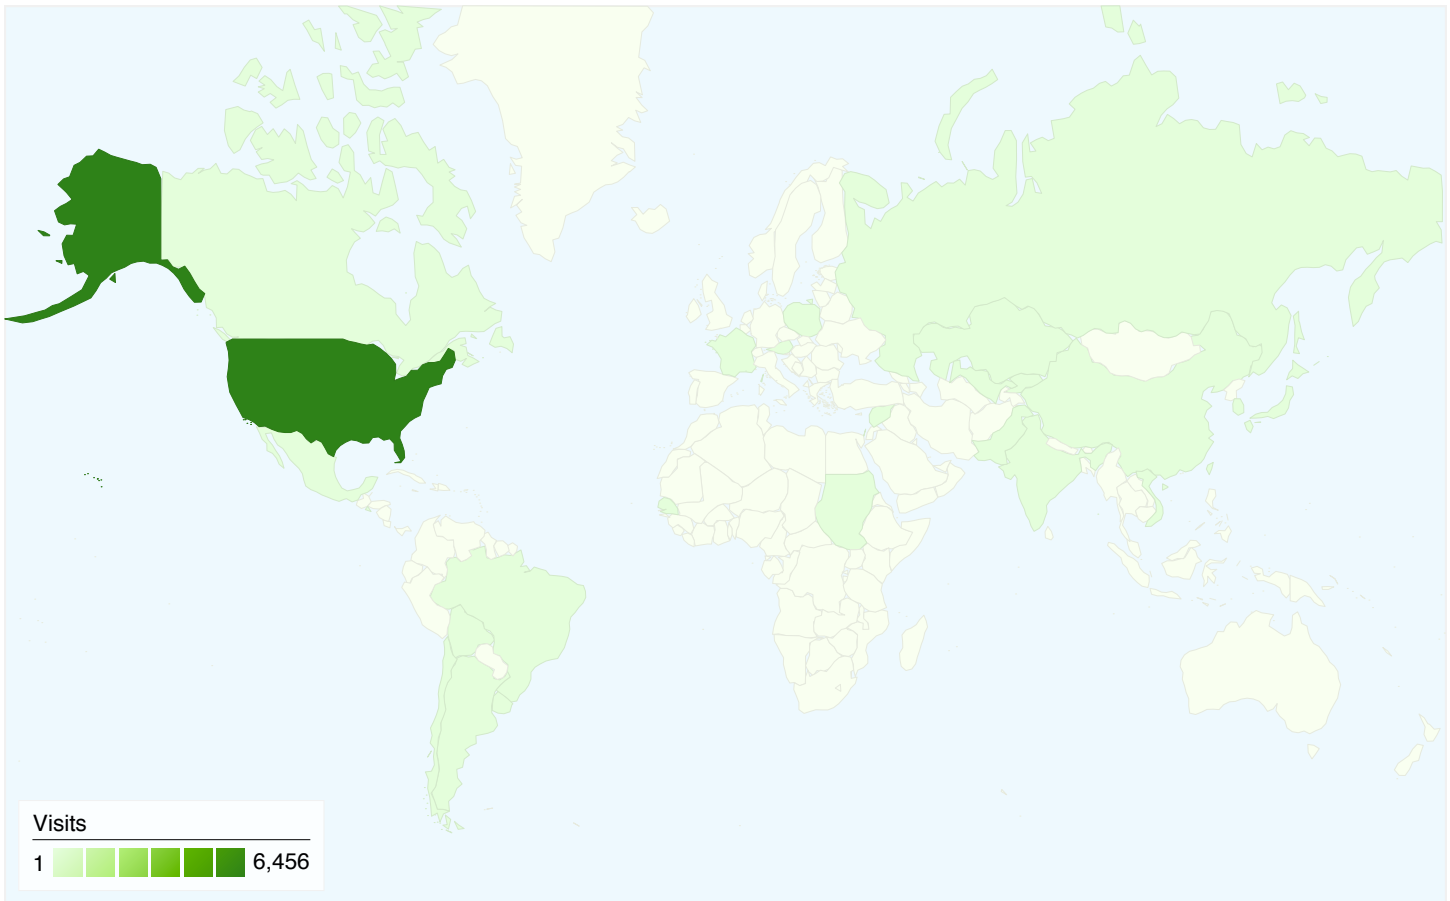

All traffic sources sent a total of 6,548 visits in the "All Visits" segment

All Visits 14.51% Direct Traffic
 New Visitors **33.41%**
 Returning Visitors **10.15%**

All Visits 84.15% Referring Sites
 New Visitors **65.04%**
 Returning Visitors **88.55%**

All Visits 1.34% Search Engines
 New Visitors **1.55%**
 Returning Visitors **1.30%**

Referring Sites
 5,510.00 (84.15%)
Direct Traffic
 950.00 (14.51%)
Search Engines
 88.00 (1.34%)

Top Traffic Sources

6,548 visits came from 26 countries/territories in the "All Visits" segment

Site Usage

Country/Territory	Visits	Pages/Visit	Avg. Time on Site	% New Visits	Bounce Rate
Visits 6,548 New Visitors: 1,227 Returning Visitors: 5,321					
Pages/Visit 3.25 New Visitors: 3.06 Returning Visitors: 3.30					
Avg. Time on Site 00:01:17 New Visitors: 00:00:55 Returning Visitors: 00:01:22					
% New Visits 18.74% New Visitors: 100.00% Returning Visitors: 0.00%					
Bounce Rate 30.82% New Visitors: 33.82% Returning Visitors: 30.13%					
United States					
All Visits	6,456	3.26	00:01:15	18.79%	30.64%
New Visitors	1,213	3.07	00:00:55	100.00%	33.64%
Returning Visitors	5,243	3.30	00:01:20	0.00%	29.94%
Sudan					
All Visits	12	2.58	00:03:17	8.33%	50.00%
New Visitors	1	1.00	00:00:00	100.00%	100.00%
Returning Visitors	11	2.73	00:03:35	0.00%	45.45%
Argentina					