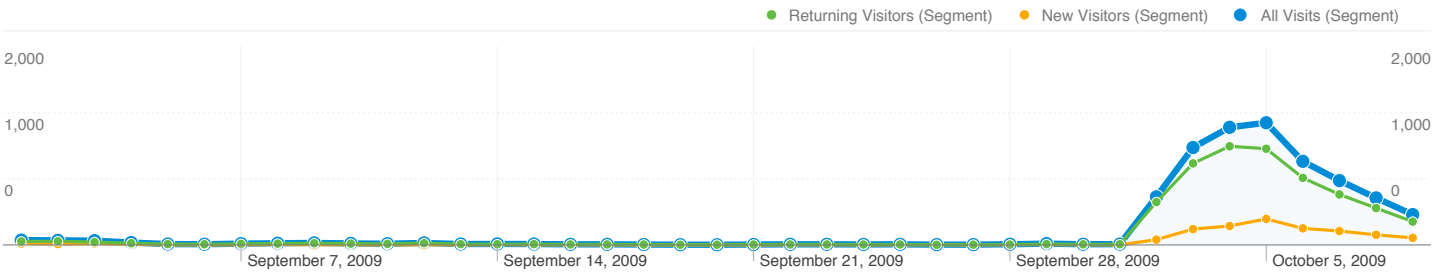

All Visits 21,313 Pageviews
New Visitors 3,753
Returning Visitors 17,560

All Visits 3.25 Average Pageviews
New Visitors 3.06
Returning Visitors 3.30

All Visits 00:01:17 Time on Site
New Visitors 00:00:55
Returning Visitors 00:01:22

All Visits 30.82% Bounce Rate
New Visitors 33.82%
Returning Visitors 30.13%

All Visits 18.74% New Visits
New Visitors 100.00%
Returning Visitors 0.00%

Technical Profile

Browser	Visits	% visits	Connection Speed	Visits	% visits
---------	--------	----------	------------------	--------	----------

All traffic sources sent a total of 6,548 visits in the "All Visits" segment

All Visits 14.51% Direct Traffic
 New Visitors **33.41%**
 Returning Visitors **10.15%**

All Visits 84.15% Referring Sites
 New Visitors **65.04%**
 Returning Visitors **88.55%**

6,548 visits came from 26 countries/territories in the "All Visits" segment

Site Usage

Country/Territory	Visits	Pages/Visit	Avg. Time on Site	% New Visits	Bounce Rate
Visits 6,548 New Visitors: 1,227 Returning Visitors: 5,321					
Pages/Visit 3.25 New Visitors: 3.06 Returning Visitors: 3.30					
Avg. Time on Site 00:01:17 New Visitors: 00:00:55 Returning Visitors: 00:01:22					
% New Visits 18.74% New Visitors: 100.00% Returning Visitors: 0.00%					
Bounce Rate 30.82% New Visitors: 33.82% Returning Visitors: 30.13%					
United States					
All Visits	6,456	3.26	00:01:15	18.79%	30.64%
New Visitors	1,213	3.07	00:00:55	100.00%	33.64%
Returning Visitors	5,243	3.30	00:01:20	0.00%	29.94%
Sudan					
All Visits	12	2.58	00:03:17	8.33%	50.00%
New Visitors	1	1.00	00:00:00	100.00%	100.00%
Returning Visitors	11	2.73	00:03:35	0.00%	45.45%
Argentina					