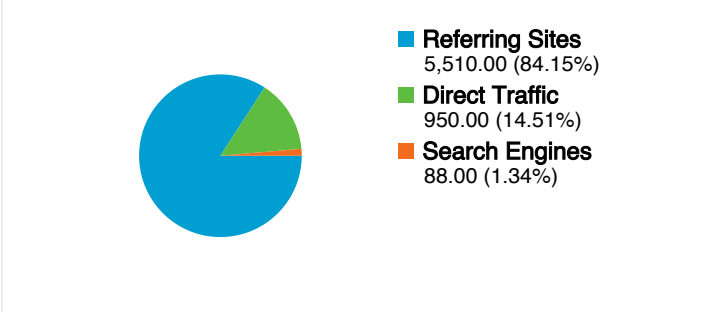

Traffic Sources Overview