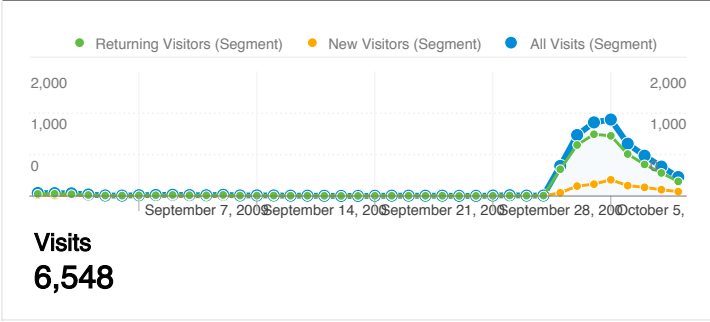

Visitors Overview