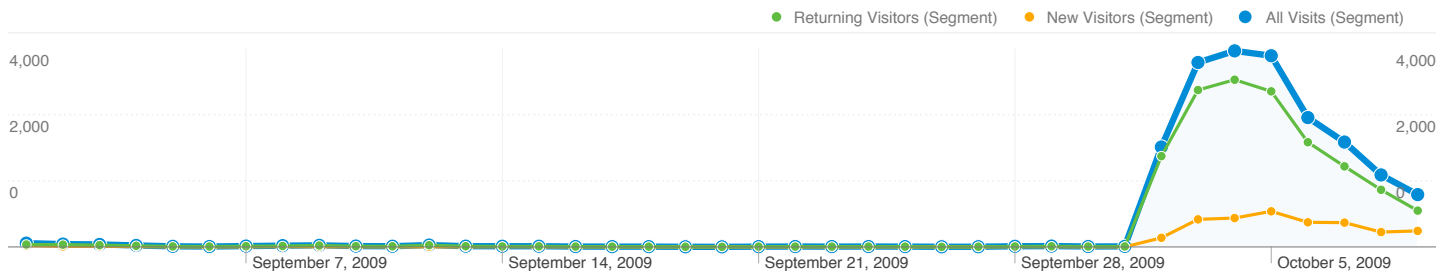

Pages on this site were viewed a total of 21,313 times in the "All Visits" segment

All Visits 21,313 Pageviews
New Visitors 3,753
Returning Visitors 17,560

All Visits 9,437 Unique Views
New Visitors 1,686
Returning Visitors 7,751

All Visits 30.82% Bounce Rate
New Visitors 33.82%
Returning Visitors 30.13%

Top Content

Pages	Pageviews	% Pageviews
/apps/bbreports/stugradedistentry.php		
All Visits	15,298	71.78%
New Visitors	2,740	12.86%
Returning Visitors	12,558	58.92%
/apps/bbreports/activitycheck.php		
All Visits	3,309	15.53%
New Visitors	636	2.98%
Returning Visitors	2,673	12.54%
/apps/bbreports/bbreports.html		
All Visits	219	1.03%
New Visitors	51	0.24%
Returning Visitors	168	0.79%
/apps/bbreports/update.php