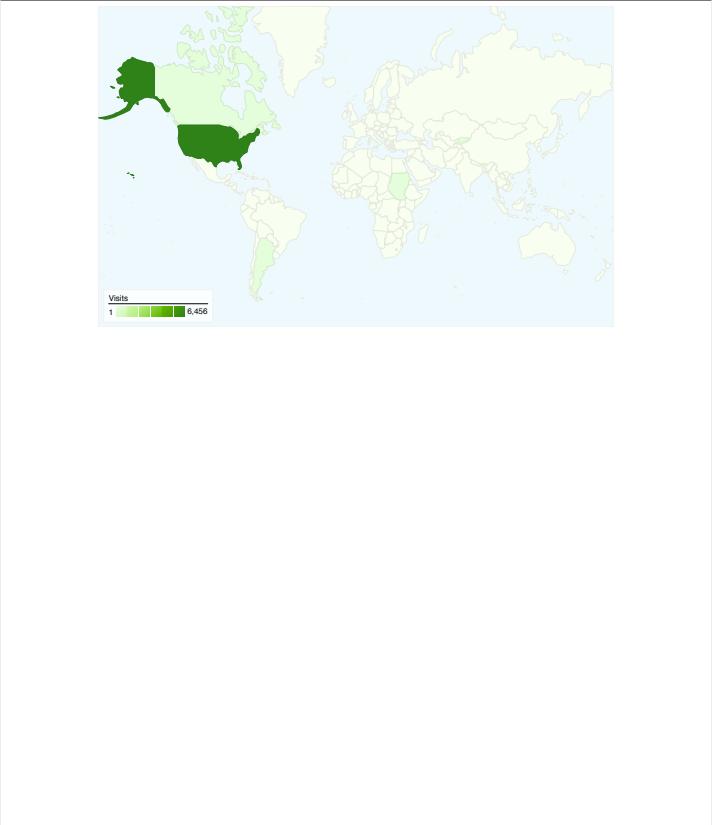

Visitors Overview

Map Overlay world

Traffic Sources Overview

Content Overview		
Pages	Pageviews	% Pageviews
/apps/bbreports/stugradedistentry.php		
All Visits	15,298	71.78%
New Visitors	2,740	12.86%
Returning Visitors	12,558	58.92%
/apps/bbreports/activitycheck.php		
All Visits	3,309	15.53%
New Visitors	636	2.98%
Returning Visitors	2,673	12.54%
/apps/bbreports/bbreports.html		
All Visits	219	1.03%
New Visitors	51	0.24%
Returning Visitors	168	0.79%
/apps/bbreports/update.php		
All Visits	57	0.27%
New Visitors	8	0.04%
Returning Visitors	49	0.23%
/apps/bbreports/toolusageentry.php		
All Visits	25	0.12%
New Visitors	3	0.01%
Returning Visitors	22	0.10%

This site received 6,548 visits in the "All Visits" segment

All Visits 6,548 Visits
New Visitors 1,227
Returning Visitors 5,321

All Visits N/A Absolute Unique Visitors
New Visitors N/A
Returning Visitors N/A

All traffic sources sent a total of 6,548 visits in the "All Visits" segment

All Visits 14.51% Direct Traffic
 New Visitors **33.41%**
 Returning Visitors **10.15%**

All Visits 84.15% Referring Sites
 New Visitors **65.04%**
 Returning Visitors **88.55%**

6,548 visits came from 26 countries/territories in the "All Visits" segment

Site Usage

Country/Territory	Visits	Pages/Visit	Avg. Time on Site	% New Visits	Bounce Rate
Visits 6,548 New Visitors: 1,227 Returning Visitors: 5,321					
Pages/Visit 3.25 New Visitors: 3.06 Returning Visitors: 3.30					
Avg. Time on Site 00:01:17 New Visitors: 00:00:55 Returning Visitors: 00:01:22					
% New Visits 18.74% New Visitors: 100.00% Returning Visitors: 0.00%					
Bounce Rate 30.82% New Visitors: 33.82% Returning Visitors: 30.13%					
United States					
All Visits	6,456	3.26	00:01:15	18.79%	30.64%
New Visitors	1,213	3.07	00:00:55	100.00%	33.64%
Returning Visitors	5,243	3.30	00:01:20	0.00%	29.94%
Sudan					
All Visits	12	2.58	00:03:17	8.33%	50.00%
New Visitors	1	1.00	00:00:00	100.00%	100.00%
Returning Visitors	11	2.73	00:03:35	0.00%	45.45%
Argentina					