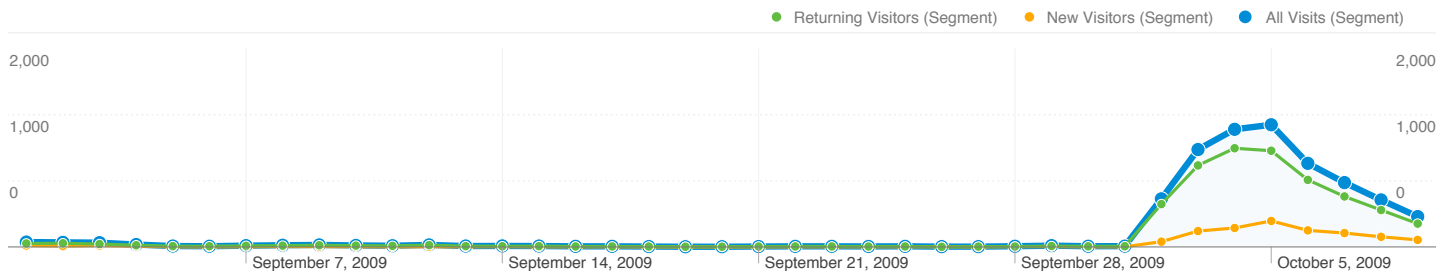

This site received 6,548 visits in the "All Visits" segment

All Visits 6,548 Visits
New Visitors 1,227
Returning Visitors 5,321

All Visits N/A Absolute Unique Visitors
New Visitors N/A
Returning Visitors N/A

All traffic sources sent a total of 6,548 visits in the "All Visits" segment

All Visits 14.51% Direct Traffic
 New Visitors **33.41%**
 Returning Visitors **10.15%**

All Visits 84.15% Referring Sites
 New Visitors **65.04%**
 Returning Visitors **88.55%**

6,548 visits came from 26 countries/territories in the "All Visits" segment

Site Usage

Country/Territory	Visits	Pages/Visit	Avg. Time on Site	% New Visits	Bounce Rate
Visits 6,548 New Visitors: 1,227 Returning Visitors: 5,321					
Pages/Visit 3.25 New Visitors: 3.06 Returning Visitors: 3.30					
Avg. Time on Site 00:01:17 New Visitors: 00:00:55 Returning Visitors: 00:01:22					
% New Visits 18.74% New Visitors: 100.00% Returning Visitors: 0.00%					
Bounce Rate 30.82% New Visitors: 33.82% Returning Visitors: 30.13%					
United States					
All Visits	6,456	3.26	00:01:15	18.79%	30.64%
New Visitors	1,213	3.07	00:00:55	100.00%	33.64%
Returning Visitors	5,243	3.30	00:01:20	0.00%	29.94%
Sudan					
All Visits	12	2.58	00:03:17	8.33%	50.00%
New Visitors	1	1.00	00:00:00	100.00%	100.00%
Returning Visitors	11	2.73	00:03:35	0.00%	45.45%
Argentina					

1 - 10 of 26

Pages on this site were viewed a total of 21,313 times in the "All Visits" segment

All Visits 21,313 Pageviews
New Visitors 3,753
Returning Visitors 17,560

All Visits 9,437 Unique Views
New Visitors 1,686
Returning Visitors 7,751