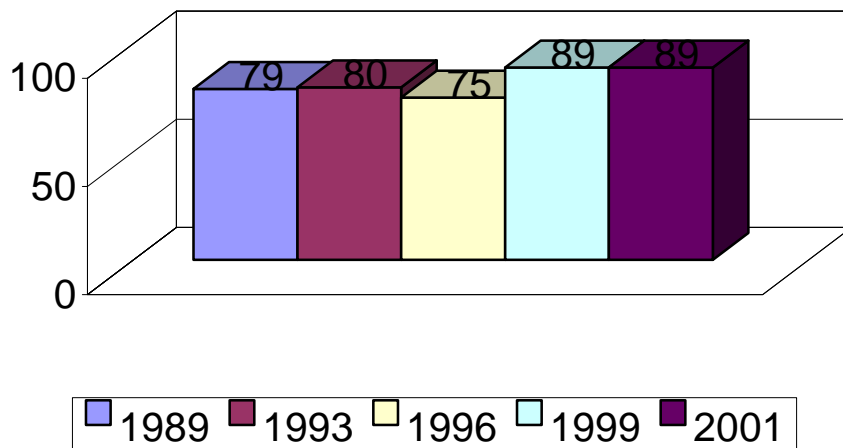

% Rating Graduate School Preparation as Good or Excellent