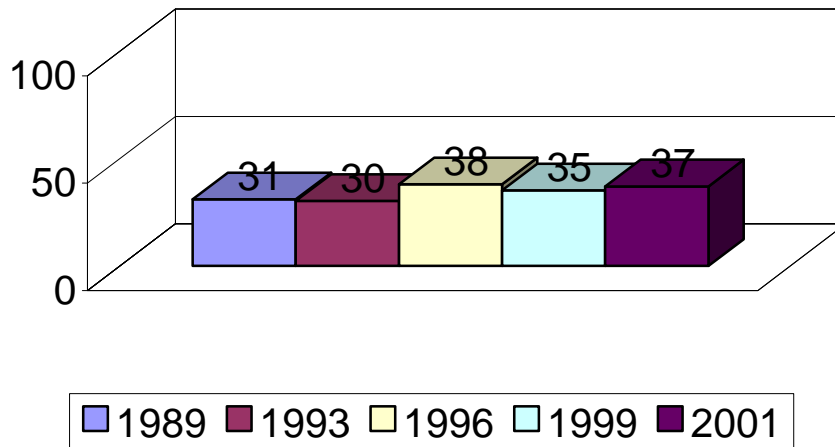

**ALUMNI SURVEY DATA**

Survey Item	Graduating Class				
	1989	1993	1996	1999	2001
% seeking graduate degree one year after graduation	31	30	38	35	37
% rating graduate school preparation as good/ excellent	79	80	75	89	89
% employed full-time one year after graduation	76	76	74	75	69
% employed part-time one year after graduation	14	14	13	10	12
% employed full-time rating job preparation as good/ excellent	63	63	59	71	70
% that would attend UMBC again	71	75	70	78	79
% that would major in same field	60	60	63	73	70
total # of respondents	699	728	370	392	389

Prepared by: UMBC Office of Institutional Research

SOURCE: UMBC One-Year Follow-Up Survey of Bachelor's Degree Recipients:  
1989, 1993, 1996, 1999.

### **% Seeking Graduate Degree Within One-Year of Graduation**