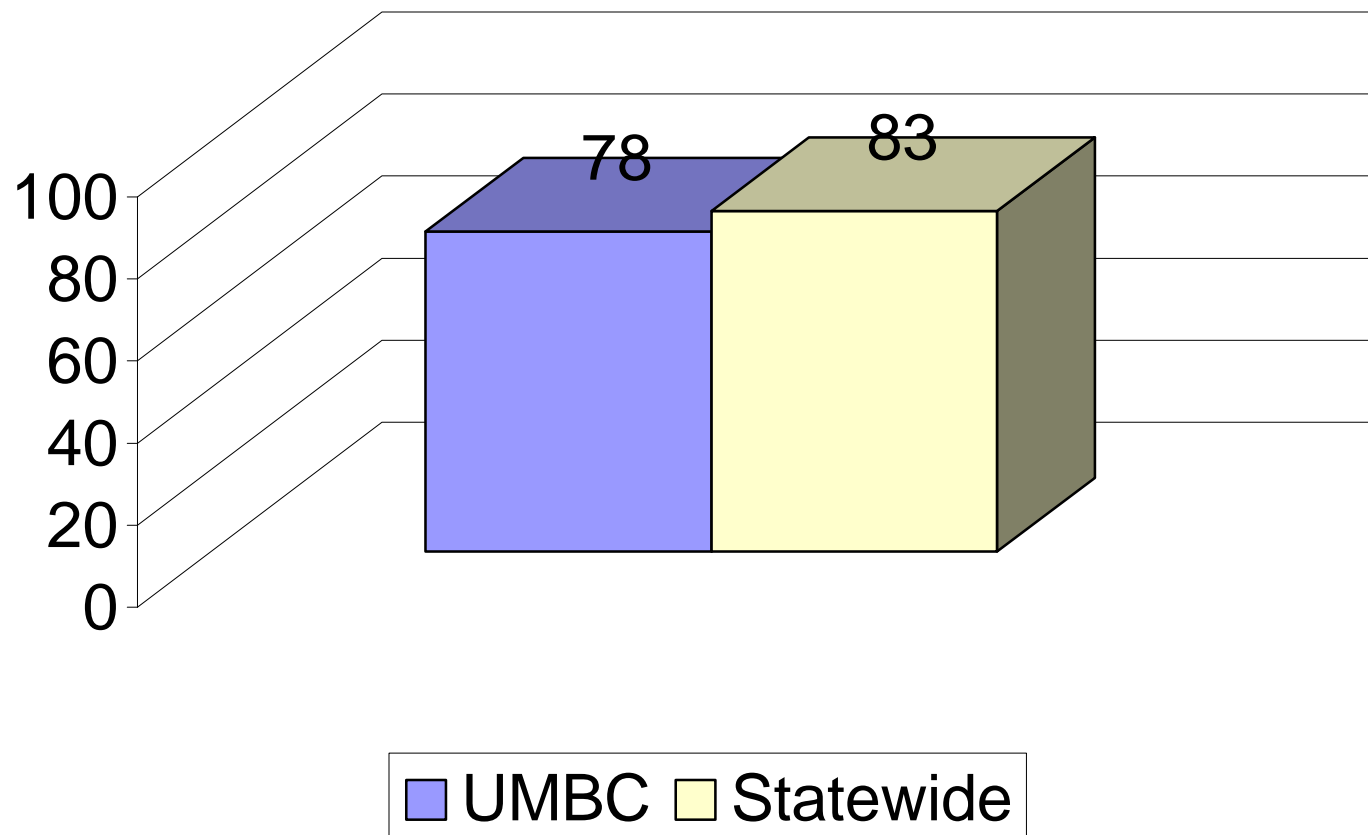

% Stating They Would Definitely or Probably Enroll in Same College Again

MHEC; Statewide Responses to the Survey of 1999 Bachelor's Degree Recipients, January 2001. Statewide represents a weighted avg. of all responses from Maryland's public four-year institutions.