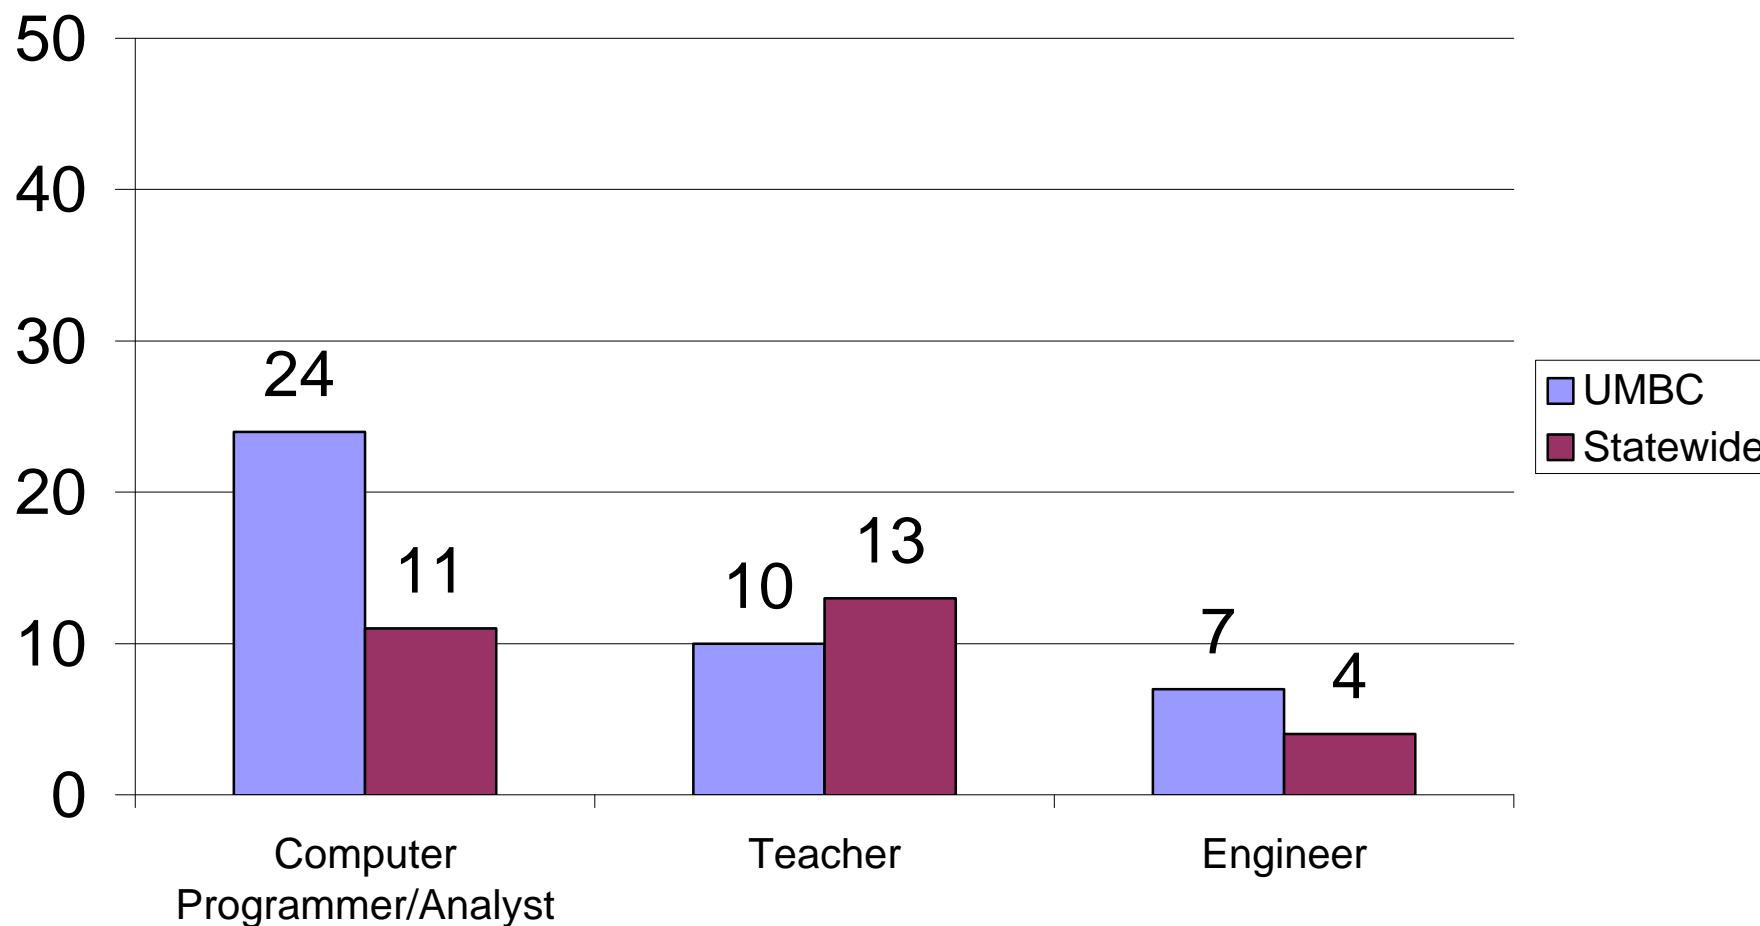

% of Full-Time Employees in Selected Occupations

MHEC; Statewide Responses to the Survey of 1999 Bachelor's Degree Recipients, January 2001. Statewide represents a weighted avg. of all responses from Maryland's public four-year institutions.