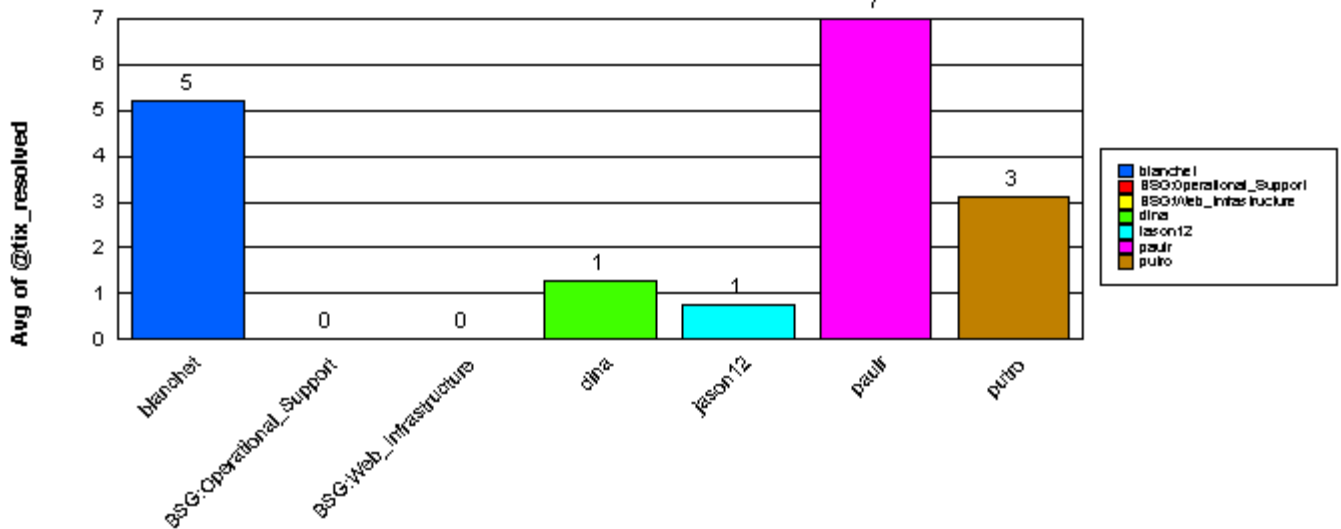

OIT BSG Non People

Average time to ticket resolution for	OIT BSG Non P	1
Maximum time to ticket resolution for	OIT BSG Non P	14
Minimum time to ticket resolution for	OIT BSG Non P	0

Avg of Each Ticket Resolved

For OIT BSG Non PeopleSoft