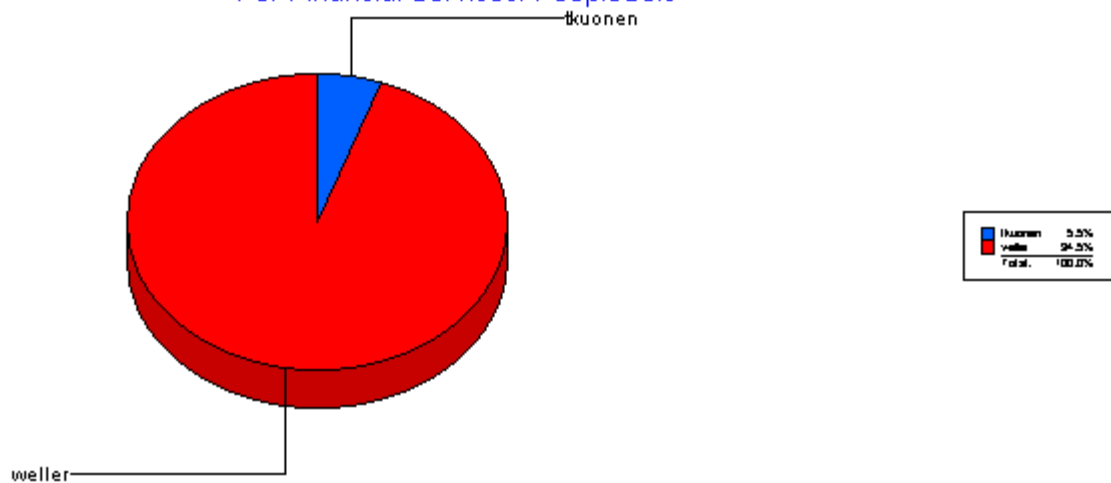

For Financial Services: PeopleSoft

Percentage of Sum of Tickets Resolved

For Financial Services: PeopleSoft

Helpdesk

		<u>Total:</u>	781	
HD:Tape_Changes		<u>Total:</u>	1	
Closed		<u>Total:</u>	1	
Ticket Number:	0000089511	04/27/2004	0	04/27/2004