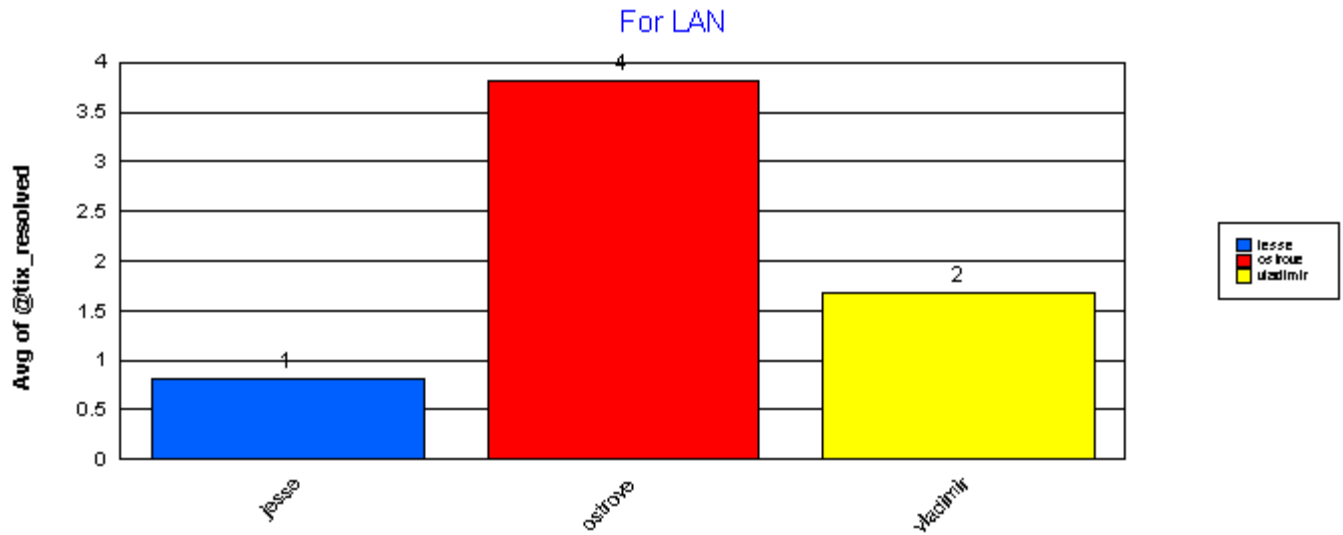

LAN

Average time to ticket resolution for	LAN	2
Maximum time to ticket resolution for	LAN	23
Minimum time to ticket resolution for	LAN	0

Avg of Each Ticket Resolved