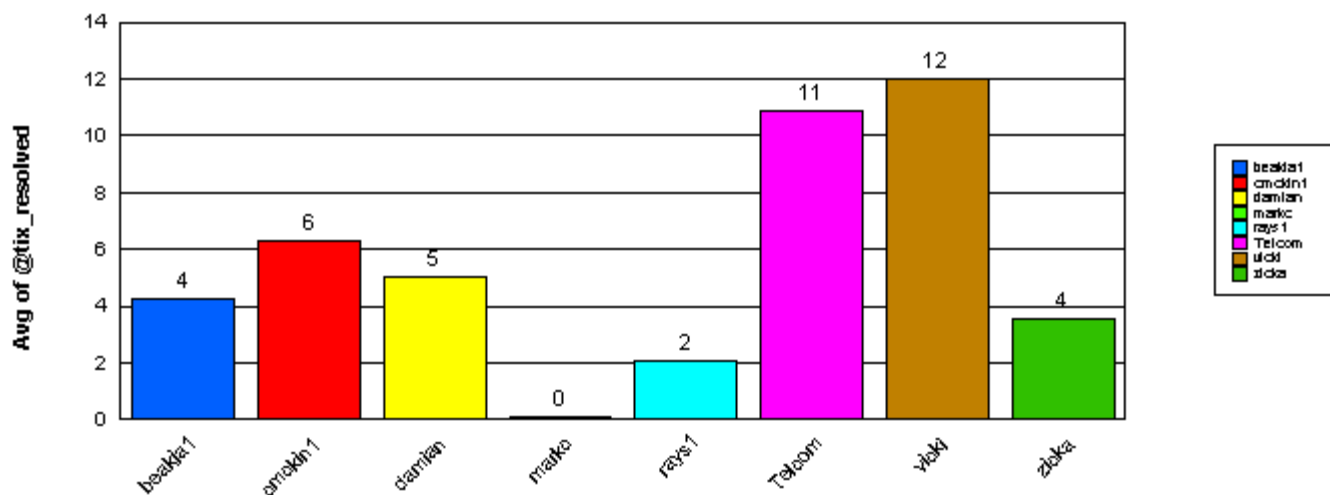

Physical Networks

Average time to ticket resolution for	Physical Networ	4
Maximum time to ticket resolution for	Physical Networ	25
Minimum time to ticket resolution for	Physical Networ	0

Avg of Each Ticket Resolved

For Physical Networks