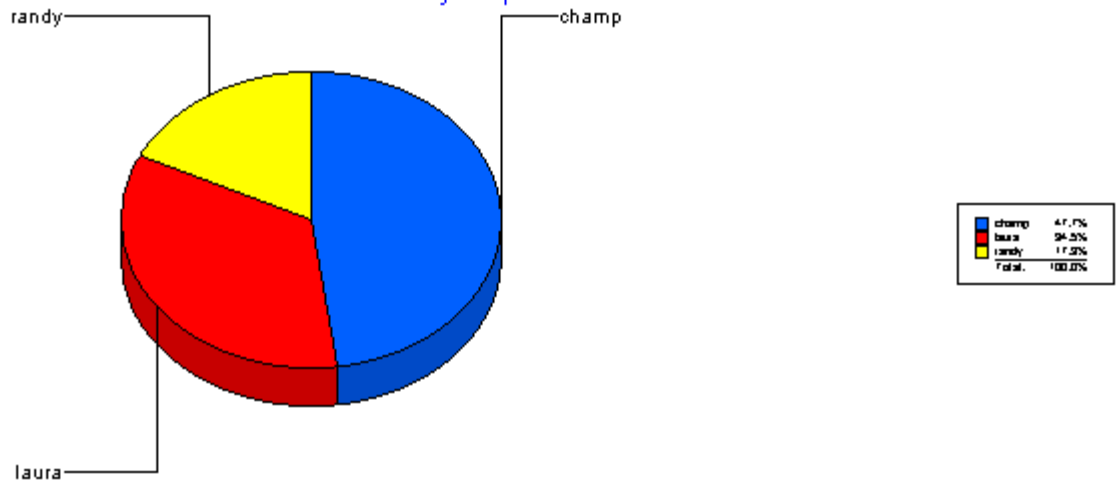

Percentage of Sum of Tickets Resolved

For SysDept

Total Remedy Tickets Created and Resolved/Closed Between: 04/01/2004 and 04/30/2004 : 1924

Total Remedy Tickets Created between: 04/01/2004 and 04/30/2004 : 1924

Maximum time to resolution	33
Minimum time to resolution	0
Total Average time to ticket resolution	2.43