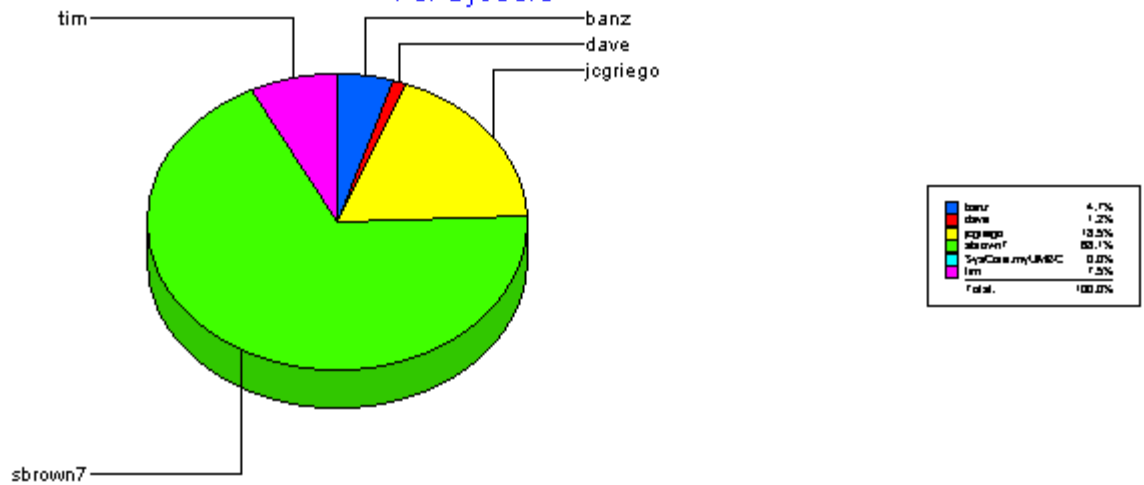

For SysCore

SysDept

		<u>Total:</u> 24	
champ		<u>Total:</u> 17	
Closed		<u>Total:</u> 17	
Ticket Number:	0000088927	04/20/2004	2
Ticket Number:	0000087575	04/01/2004	5
Ticket Number:	0000087702	04/02/2004	5
Ticket Number:	0000087797	04/05/2004	1
Ticket Number:	0000089769	04/30/2004	0
Ticket Number:	0000089010	04/20/2004	2
Ticket Number:	0000089559	04/28/2004	0
Ticket Number:	0000089533	04/27/2004	1
Ticket Number:	0000087941	04/06/2004	0
Ticket Number:	0000088666	04/15/2004	4
Ticket Number:	0000088294	04/09/2004	9
Ticket Number:	0000089098	04/21/2004	1
Ticket Number:	0000088221	04/09/2004	5
Ticket Number:	0000088210	04/08/2004	5
Ticket Number:	0000088760	04/16/2004	6
Ticket Number:	0000088533	04/14/2004	5
Ticket Number:	0000088431	04/12/2004	2
-----		-----	
Average time to ticket resolution for		champ	3
Maximum time to ticket resolution for		champ	9
Minimum time to ticket resolution for		champ	0
<hr/>		<hr/>	
laura		<u>Total:</u> 6	
Closed		<u>Total:</u> 6	
Ticket Number:	0000088425	04/12/2004	1
Ticket Number:	0000088634	04/15/2004	1
Ticket Number:	0000088578	04/14/2004	0
Ticket Number:	0000089069	04/21/2004	0
Ticket Number:	0000089784	04/30/2004	4
Ticket Number:	0000087569	04/01/2004	33
-----		-----	
Average time to ticket resolution for		laura	6
Maximum time to ticket resolution for		laura	33
Minimum time to ticket resolution for		laura	0
<hr/>		<hr/>	
randy		<u>Total:</u> 1	
Resolved		<u>Total:</u> 1	
Ticket Number:	0000088569	04/14/2004	20
-----		-----	
Average time to ticket resolution for		randy	20
Maximum time to ticket resolution for		randy	20
Minimum time to ticket resolution for		randy	20
<hr/>		<hr/>	