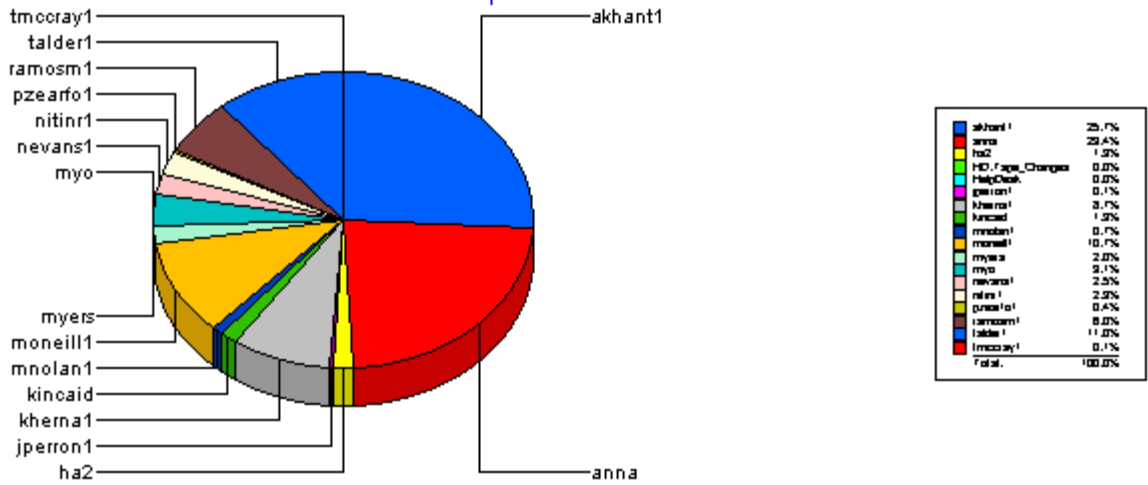

Avg of Each Ticket Resolved

For Helpdesk

Percentage of Sum of Tickets Resolved

For Helpdesk

Human Resources

		Total: 19			
mcnamara		Total: 8			
Closed		Total: 8			
Ticket Number:	0000088573	04/14/2004	0		04/14/2004
Ticket Number:	0000088577	04/14/2004	0		04/14/2004
Ticket Number:	0000088867	04/19/2004	0	04/19/2004	04/26/2004
Ticket Number:	0000089082	04/21/2004	0		04/21/2004
Ticket Number:	0000087700	04/02/2004	4		04/06/2004
Ticket Number:	0000087800	04/05/2004	0		04/05/2004
Ticket Number:	0000087689	04/02/2004	0	04/02/2004	04/08/2004
Ticket Number:	0000087799	04/05/2004	0		04/05/2004
-----		-----		-----	
Average time to ticket resolution for		mcnamara	1		
Maximum time to ticket resolution for		mcnamara	4		
Minimum time to ticket resolution for		mcnamara	0		
<hr/>		<hr/>		<hr/>	
rsanders		Total: 11			
Closed		Total: 11			
Ticket Number:	0000087532	04/01/2004	13		04/14/2004
Ticket Number:	0000087826	04/05/2004	9	04/14/2004	04/20/2004
Ticket Number:	0000087549	04/01/2004	13	04/14/2004	04/16/2004
Ticket Number:	0000089222	04/22/2004	6	04/28/2004	05/04/2004
Ticket Number:	0000089461	04/27/2004	1	04/28/2004	05/04/2004
Ticket Number:	0000088482	04/13/2004	1	04/14/2004	04/20/2004
Ticket Number:	0000088509	04/13/2004	3	04/16/2004	04/22/2004
Ticket Number:	0000088612	04/14/2004	6	04/20/2004	04/26/2004
Ticket Number:	0000088592	04/14/2004	5	04/19/2004	04/26/2004
Ticket Number:	0000088586	04/14/2004	5	04/19/2004	04/26/2004
Ticket Number:	0000088513	04/13/2004	6	04/19/2004	04/26/2004
-----		-----		-----	
Average time to ticket resolution for		rsanders	6		
Maximum time to ticket resolution for		rsanders	13		
Minimum time to ticket resolution for		rsanders	1		
<hr/>		<hr/>		<hr/>	