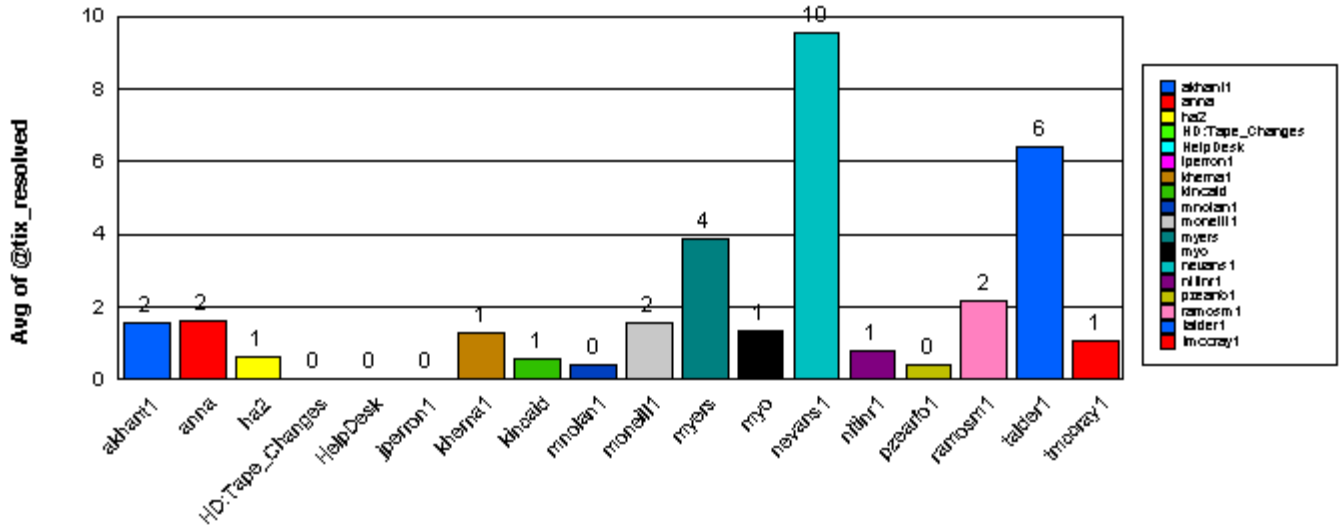

Helpdesk

Average time to ticket resolution for	Helpdesk	1
Maximum time to ticket resolution for	Helpdesk	20
Minimum time to ticket resolution for	Helpdesk	0

Avg of Each Ticket Resolved

For Helpdesk