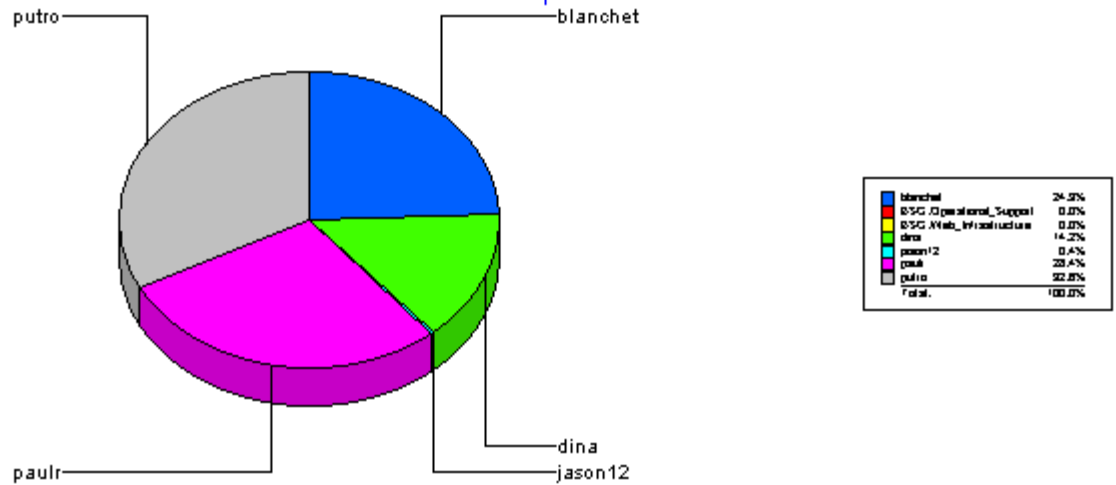

Percentage of Sum of Tickets Resolved

For OIT BSG Non PeopleSoft