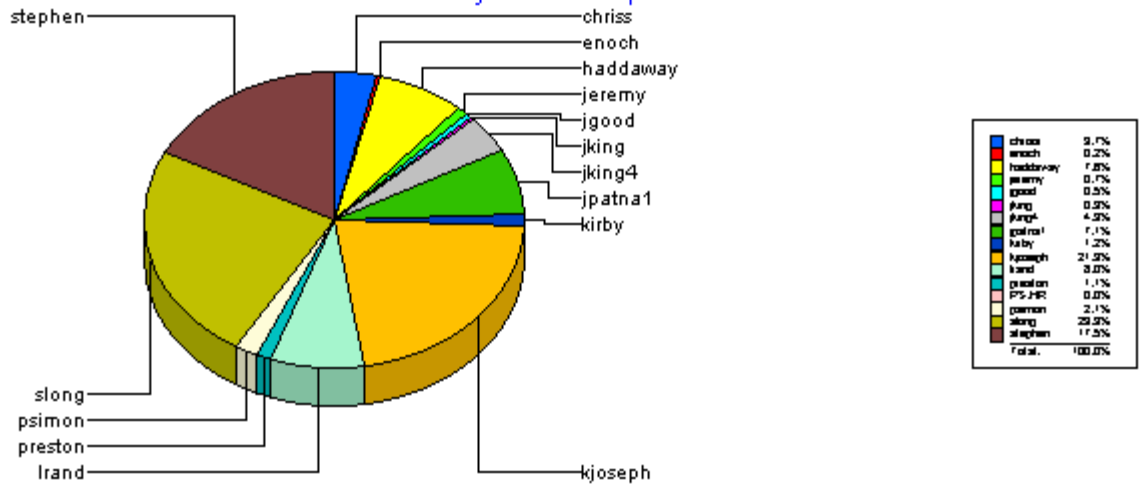

Avg of Each Ticket Resolved

For OIT Business Systems: PeopleSoft

Percentage of Sum of Tickets Resolved

For OIT Business Systems: PeopleSoft

PC Labs

skille1		Total:	3		
Closed		Total:	3		
Ticket Number:	0000088440	04/13/2004	9	04/22/2004	04/28/2004
Ticket Number:	0000089106	04/21/2004	1	04/22/2004	04/28/2004
Ticket Number:	0000087562	04/01/2004	0	04/01/2004	04/07/2004
-----				-----	
Average time to ticket resolution for		skille1	3		
Maximum time to ticket resolution for		skille1	9		
Minimum time to ticket resolution for		skille1	0		
-----				-----	
Average time to ticket resolution for		PC Labs	3		
Maximum time to ticket resolution for		PC Labs	9		
Minimum time to ticket resolution for		PC Labs	0		