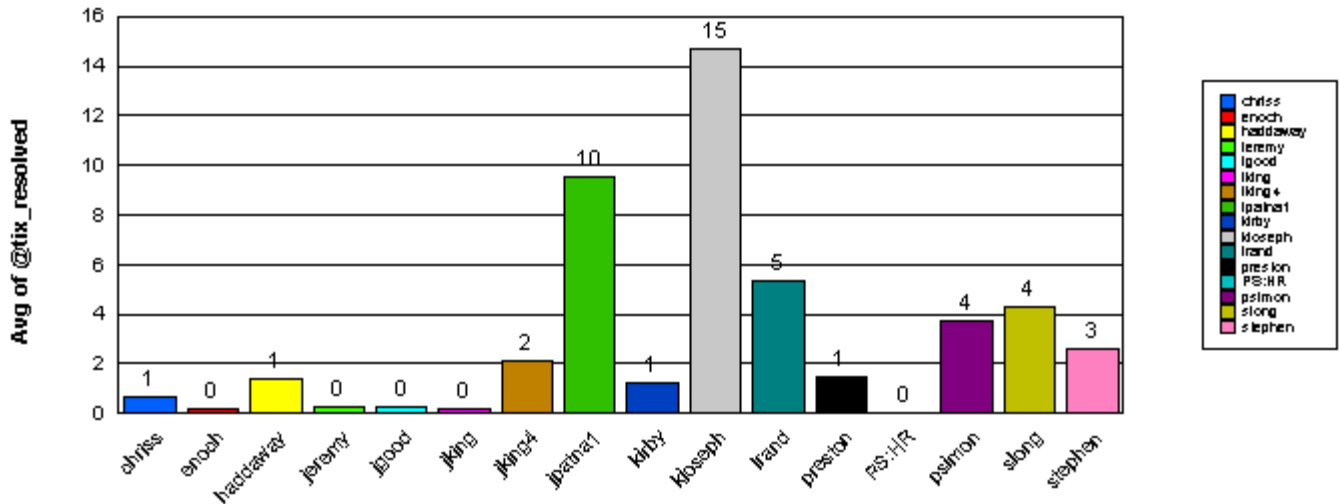

OIT Business Systems: P

Average time to ticket resolution for	OIT Business S	3
Maximum time to ticket resolution for	OIT Business S	32
Minimum time to ticket resolution for	OIT Business S	0

Avg of Each Ticket Resolved

For OIT Business Systems: PeopleSoft