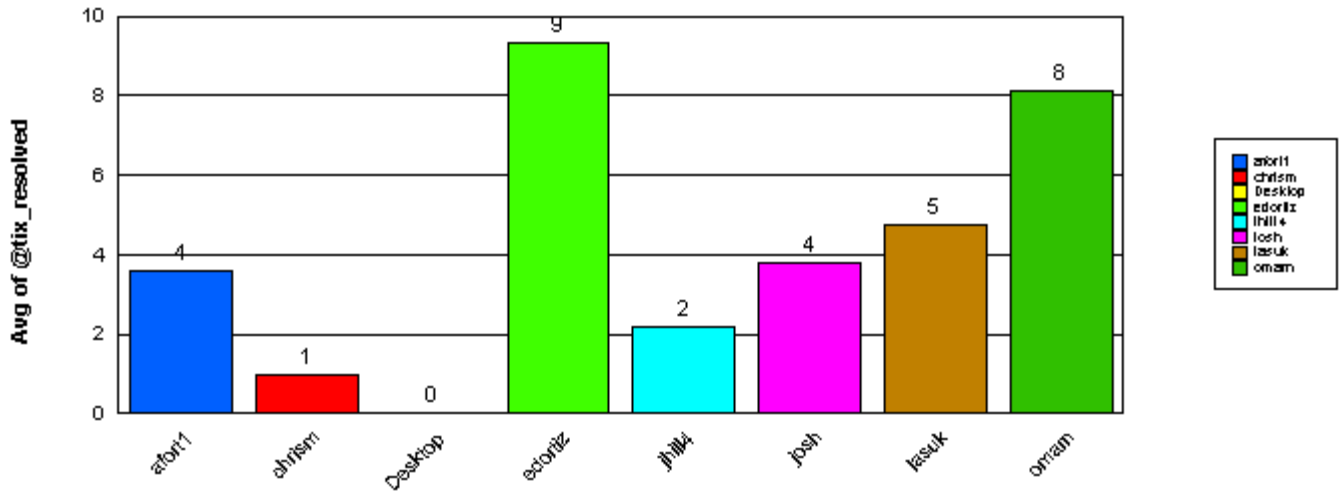

Desktop Support

Average time to ticket resolution for	Desktop Support	6
Maximum time to ticket resolution for	Desktop Support	25
Minimum time to ticket resolution for	Desktop Support	0

Avg of Each Ticket Resolved

For Desktop Support