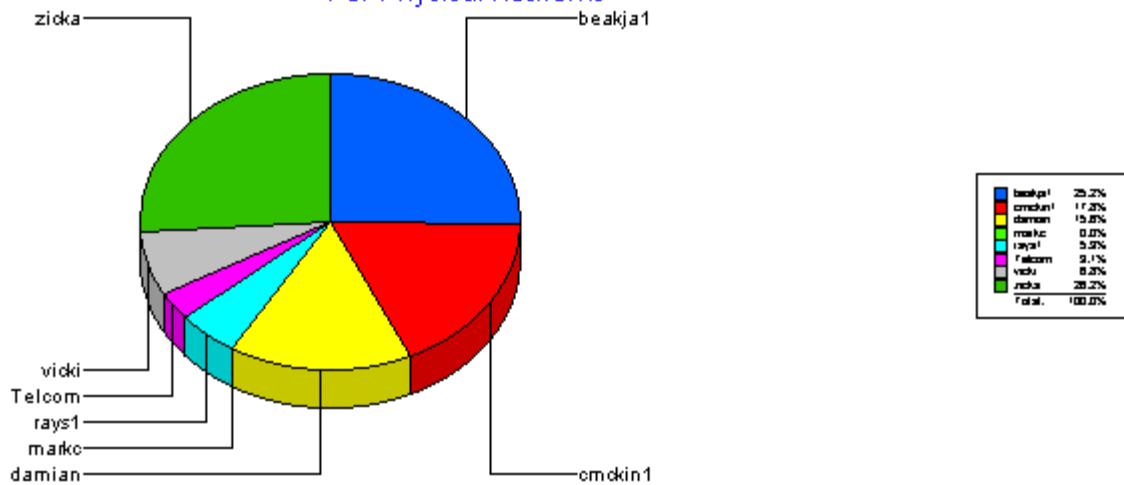

Percentage of Sum of Tickets Resolved

For Physical Networks