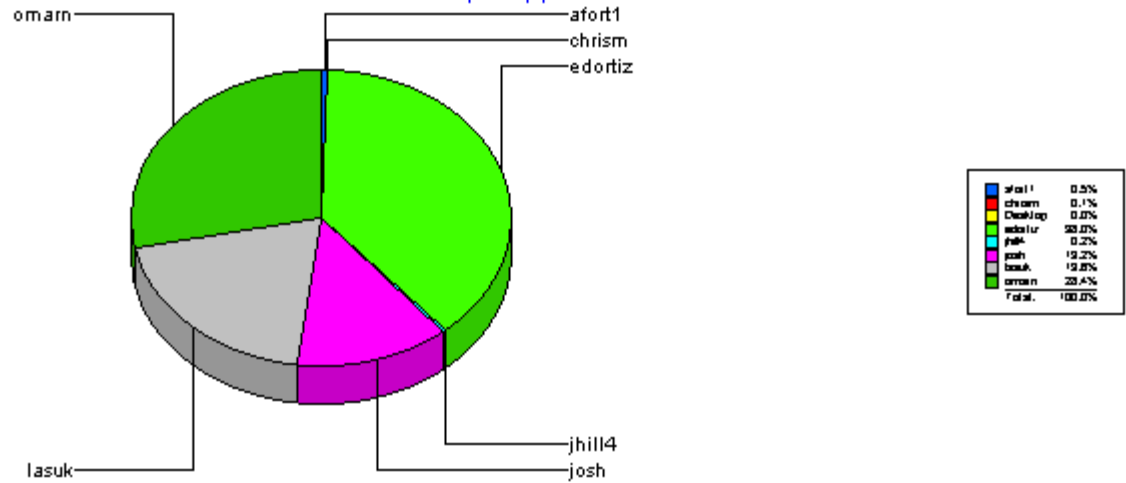

For Desktop Support

Percentage of Sum of Tickets Resolved

For Desktop Support

Financial Services: Peo

		<u>Total:</u>	69		
tkuonen		<u>Total:</u>	10		
	Closed		<u>Total:</u>	10	
Ticket Number:	0000088416	04/12/2004	1		04/13/2004
Ticket Number:	0000088110	04/07/2004	1		04/08/2004
Ticket Number:	0000089065	04/21/2004	0		04/21/2004
Ticket Number:	0000089377	04/26/2004	0		04/26/2004
Ticket Number:	0000089353	04/26/2004	0		04/26/2004
Ticket Number:	0000089005	04/20/2004	3		04/23/2004
Ticket Number:	0000088184	04/08/2004	0		04/08/2004
Ticket Number:	0000087829	04/05/2004	0		04/05/2004
Ticket Number:	0000087568	04/01/2004	0		04/01/2004
Ticket Number:	0000089774	04/30/2004	3		05/03/2004
-----				-----	
Average time to ticket resolution for	tkuonen		1		
Maximum time to ticket resolution for	tkuonen		3		
Minimum time to ticket resolution for	tkuonen		0		