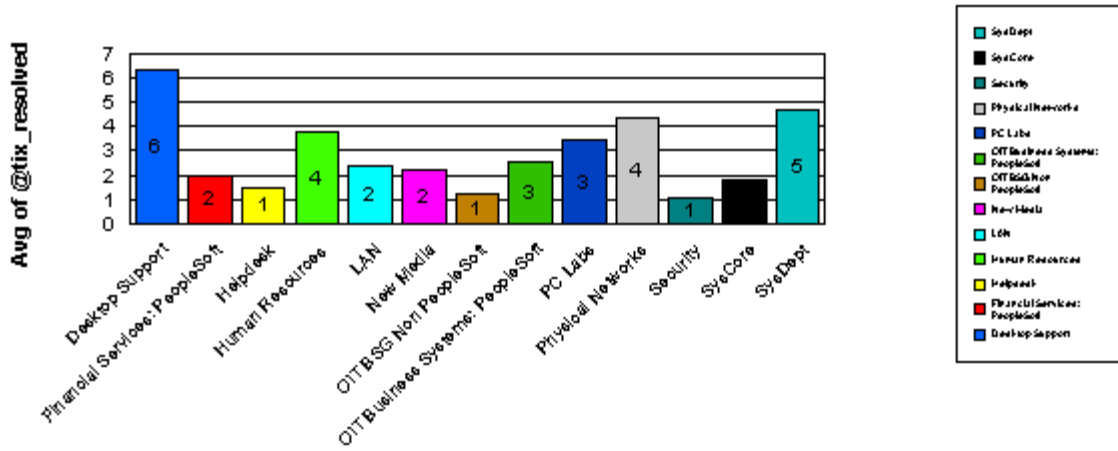

Avg of Each Ticket Resolved

Sum of Tickets Resolved

% of Sum of Tickets Resolved

Desktop Support

		<u>Total:</u>	217	
Desktop		<u>Total:</u>	4	
Closed		<u>Total:</u>	4	
Ticket Number:	0000089628	04/28/2004	0	04/28/2004
Ticket Number:	0000089765	04/30/2004	0	04/30/2004
Ticket Number:	0000088391	04/12/2004	0	04/12/2004
Ticket Number:	0000088996	04/20/2004	0	04/20/2004
-----		-----	-----	-----
Average time to ticket resolution for		Desktop	0	
Maximum time to ticket resolution for		Desktop	0	
Minimum time to ticket resolution for		Desktop	0	
<hr/>		<hr/>	<hr/>	<hr/>
afort1		<u>Total:</u>	2	
Closed		<u>Total:</u>	2	
Ticket Number:	0000088079	04/07/2004	1	04/08/2004 04/14/2004
Ticket Number:	0000088646	04/15/2004	6	04/21/2004 04/27/2004
-----		-----	-----	-----
Average time to ticket resolution for		afort1	4	
Maximum time to ticket resolution for		afort1	6	
Minimum time to ticket resolution for		afort1	1	
<hr/>		<hr/>	<hr/>	<hr/>
chrism		<u>Total:</u>	1	
Closed		<u>Total:</u>	1	
Ticket Number:	0000088988	04/20/2004	1	04/21/2004 04/27/2004
-----		-----	-----	-----
Average time to ticket resolution for		chrism	1	
Maximum time to ticket resolution for		chrism	1	
Minimum time to ticket resolution for		chrism	1	
<hr/>		<hr/>	<hr/>	<hr/>