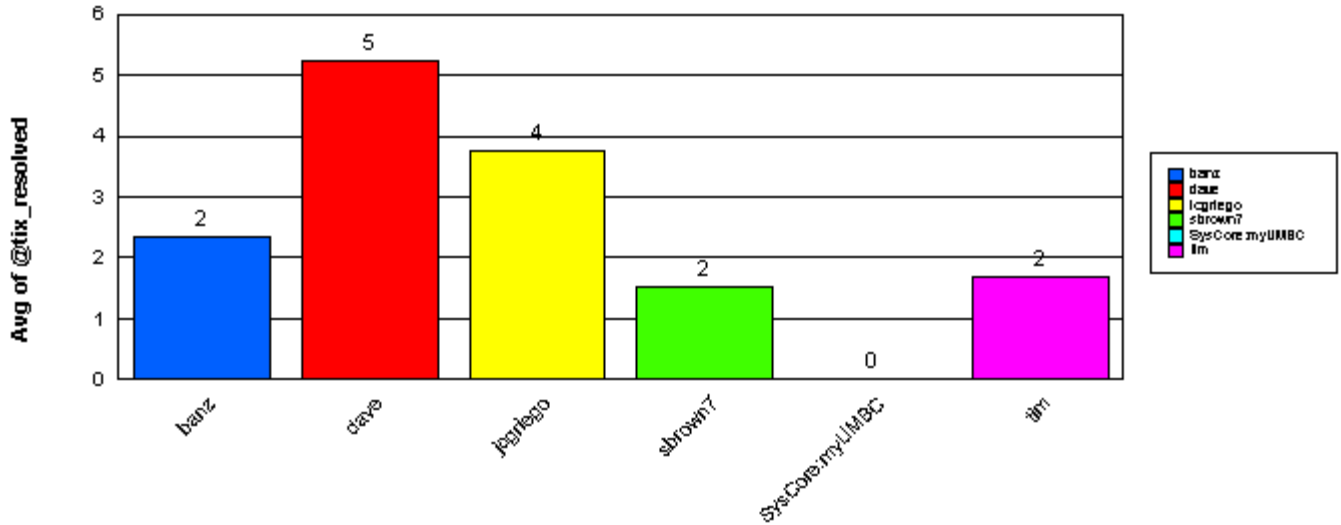

SysCore

Average time to ticket resolution for	SysCore	2
Maximum time to ticket resolution for	SysCore	29
Minimum time to ticket resolution for	SysCore	0

Avg of Each Ticket Resolved

For SysCore