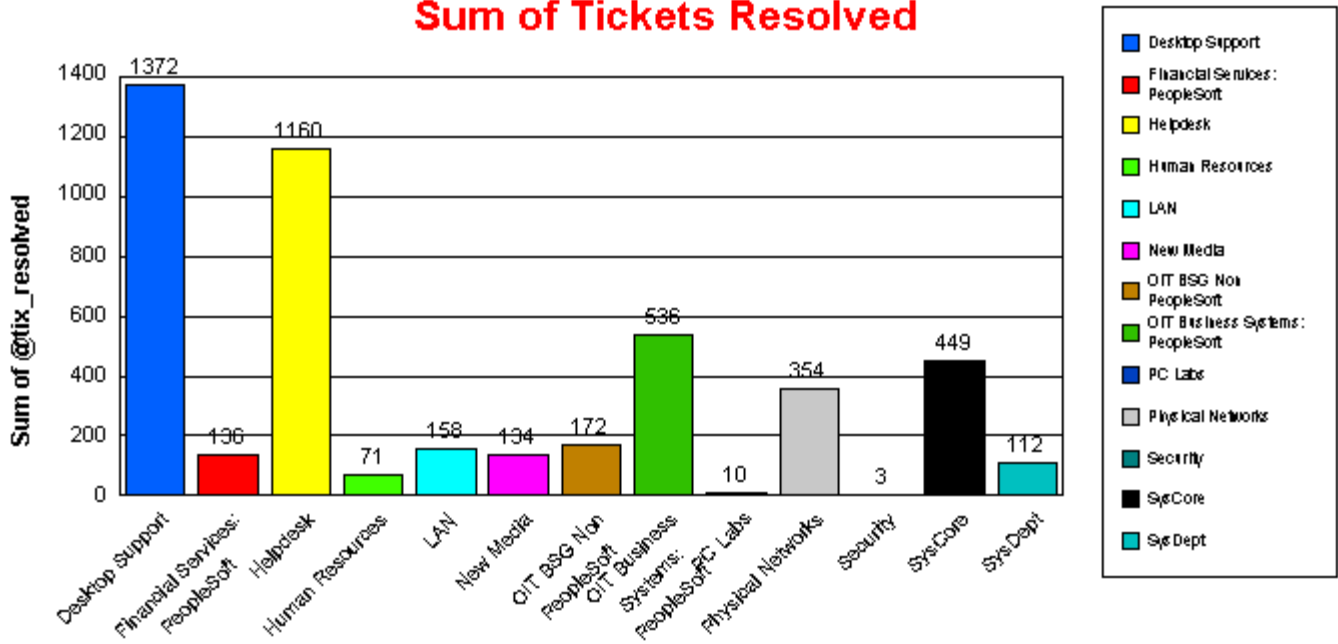

Avg of Each Ticket Resolved

Sum of Tickets Resolved

% of Sum of Tickets Resolved

Desktop Support

		<u>Total:</u>	217	
Desktop		<u>Total:</u>	4	
Closed		<u>Total:</u>	4	
Ticket Number:	0000089628	04/28/2004	0	04/28/2004
Ticket Number:	0000089765	04/30/2004	0	04/30/2004
Ticket Number:	0000088391	04/12/2004	0	04/12/2004
Ticket Number:	0000088996	04/20/2004	0	04/20/2004
-----		-----	-----	-----
Average time to ticket resolution for		Desktop	0	
Maximum time to ticket resolution for		Desktop	0	
Minimum time to ticket resolution for		Desktop	0	
<hr/>		<hr/>	<hr/>	<hr/>
afort1		<u>Total:</u>	2	
Closed		<u>Total:</u>	2	
Ticket Number:	0000088079	04/07/2004	1	04/08/2004 04/14/2004
Ticket Number:	0000088646	04/15/2004	6	04/21/2004 04/27/2004
-----		-----	-----	-----
Average time to ticket resolution for		afort1	4	
Maximum time to ticket resolution for		afort1	6	
Minimum time to ticket resolution for		afort1	1	
<hr/>		<hr/>	<hr/>	<hr/>
chrism		<u>Total:</u>	1	
Closed		<u>Total:</u>	1	
Ticket Number:	0000088988	04/20/2004	1	04/21/2004 04/27/2004
-----		-----	-----	-----
Average time to ticket resolution for		chrism	1	
Maximum time to ticket resolution for		chrism	1	
Minimum time to ticket resolution for		chrism	1	
<hr/>		<hr/>	<hr/>	<hr/>

Desktop Support
edortiz

		<u>Total:</u>	56		
	Resolved	<u>Total:</u>	11		
Ticket Number:	0000088977	04/20/2004	13		05/03/2004
Ticket Number:	0000088565	04/14/2004	20		05/04/2004
Ticket Number:	0000088879	04/19/2004	14		05/03/2004
Ticket Number:	0000088874	04/19/2004	14		05/03/2004
Ticket Number:	0000089045	04/21/2004	13		05/04/2004
Ticket Number:	0000089067	04/21/2004	12		05/03/2004
Ticket Number:	0000089205	04/22/2004	12		05/04/2004
Ticket Number:	0000089229	04/22/2004	10		05/03/2004
Ticket Number:	0000089152	04/22/2004	11		05/03/2004
Ticket Number:	0000089609	04/28/2004	5		05/03/2004
Ticket Number:	0000088964	04/20/2004	13		05/03/2004