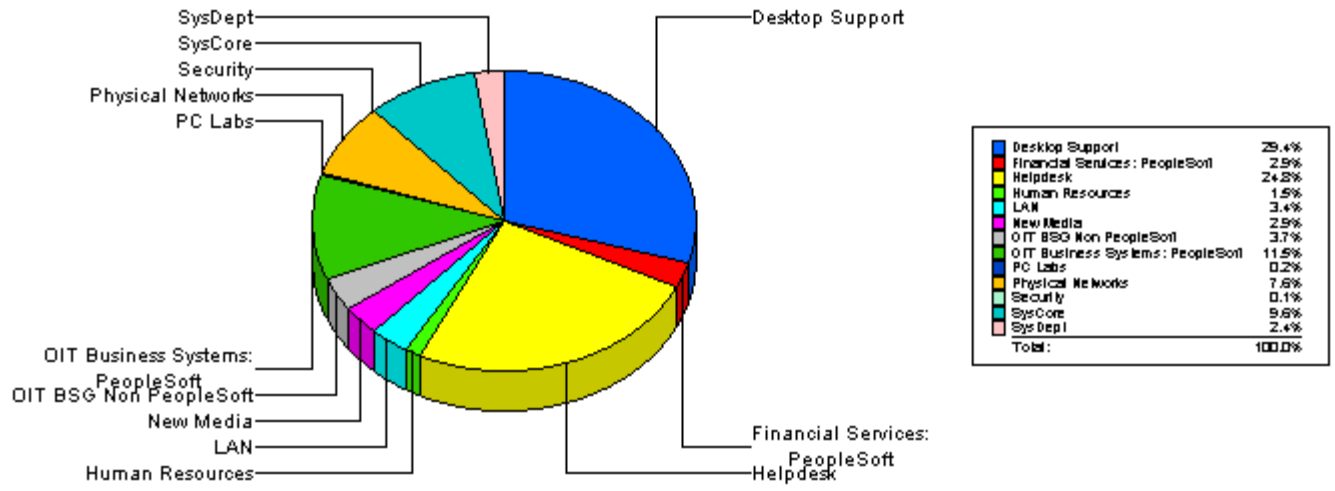

Avg of Each Ticket Resolved

Sum of Tickets Resolved

% of Sum of Tickets Resolved

Desktop Support

		<u>Total:</u>	217	
Desktop		<u>Total:</u>	4	
Closed		<u>Total:</u>	4	
Ticket Number:	0000089628	04/28/2004	0	04/28/2004
Ticket Number:	0000089765	04/30/2004	0	04/30/2004
Ticket Number:	0000088391	04/12/2004	0	04/12/2004
Ticket Number:	0000088996	04/20/2004	0	04/20/2004
-----		-----	-----	-----
Average time to ticket resolution for		Desktop	0	
Maximum time to ticket resolution for		Desktop	0	
Minimum time to ticket resolution for		Desktop	0	
<hr/>		<hr/>	<hr/>	<hr/>
afort1		<u>Total:</u>	2	
Closed		<u>Total:</u>	2	
Ticket Number:	0000088079	04/07/2004	1	04/08/2004 04/14/2004
Ticket Number:	0000088646	04/15/2004	6	04/21/2004 04/27/2004
-----		-----	-----	-----
Average time to ticket resolution for		afort1	4	
Maximum time to ticket resolution for		afort1	6	
Minimum time to ticket resolution for		afort1	1	
<hr/>		<hr/>	<hr/>	<hr/>
chrism		<u>Total:</u>	1	
Closed		<u>Total:</u>	1	
Ticket Number:	0000088988	04/20/2004	1	04/21/2004 04/27/2004
-----		-----	-----	-----
Average time to ticket resolution for		chrism	1	
Maximum time to ticket resolution for		chrism	1	
Minimum time to ticket resolution for		chrism	1	
<hr/>		<hr/>	<hr/>	<hr/>