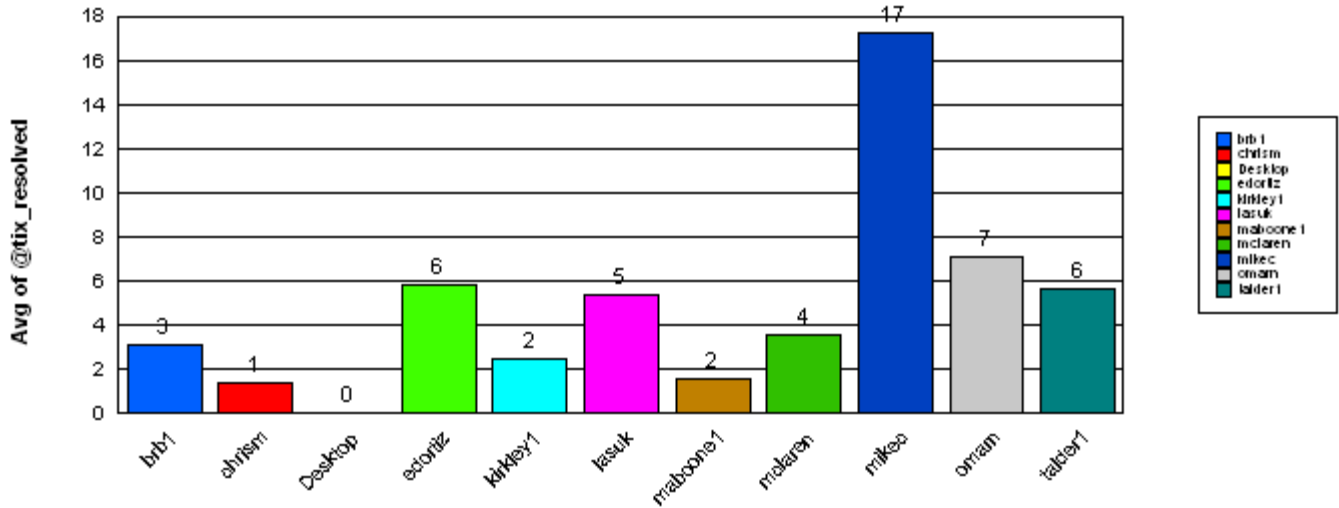

Desktop Support

Average time to ticket resolution for	Desktop Support	5
Maximum time to ticket resolution for	Desktop Support	29
Minimum time to ticket resolution for	Desktop Support	0

Avg of Each Ticket Resolved

For Desktop Support