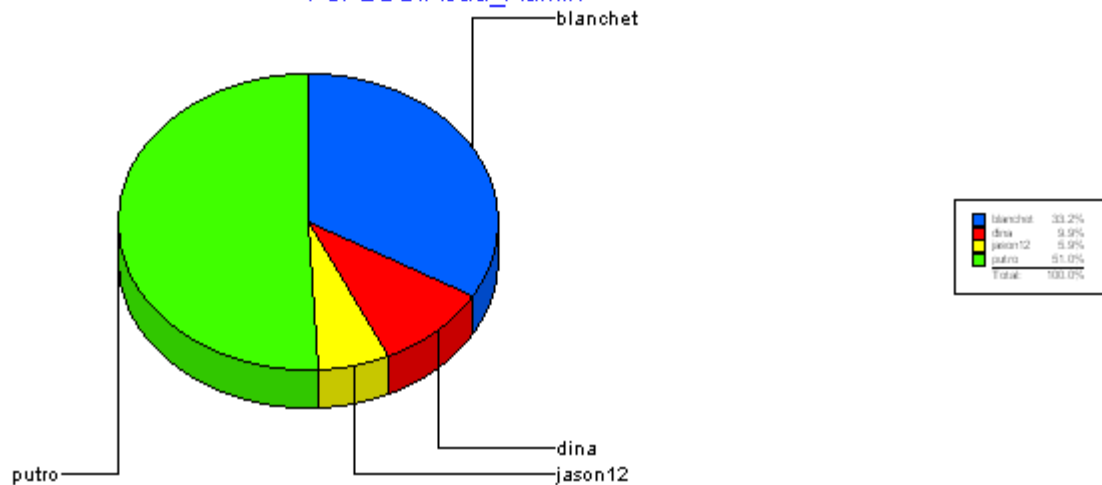

Percentage of Sum of Tickets Resolved

For BSG:Acad_Admin