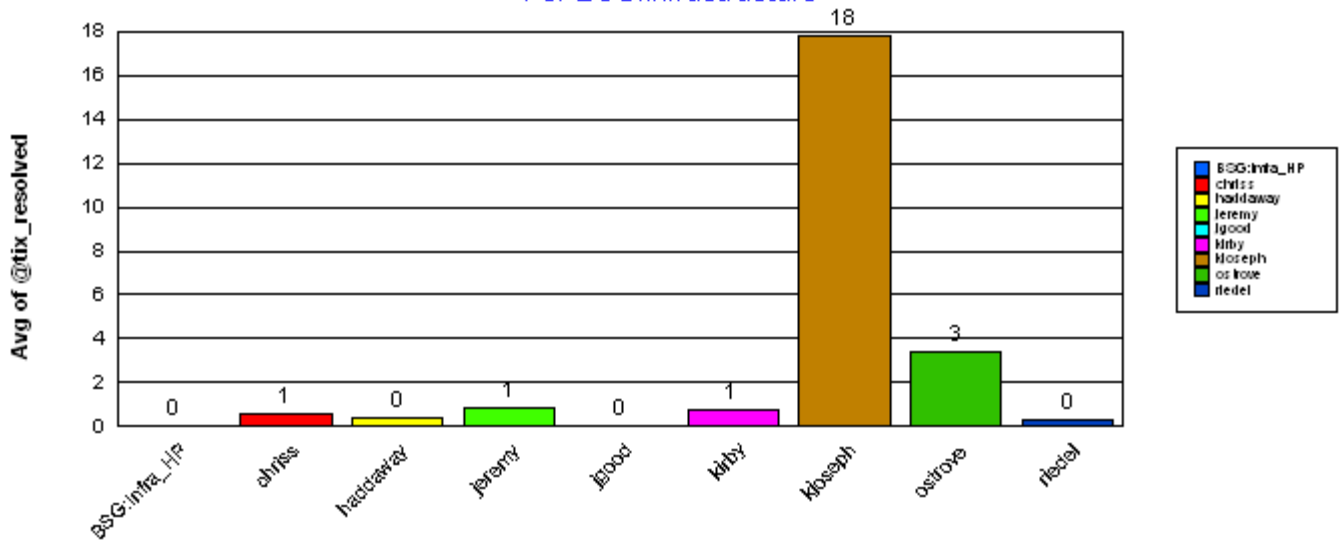

BSG:Infrastructure

Average time to ticket resolution for	BSG:Infrastruct	1
Maximum time to ticket resolution for	BSG:Infrastruct	28
Minimum time to ticket resolution for	BSG:Infrastruct	0

Avg of Each Ticket Resolved

For BSG:Infrastructure