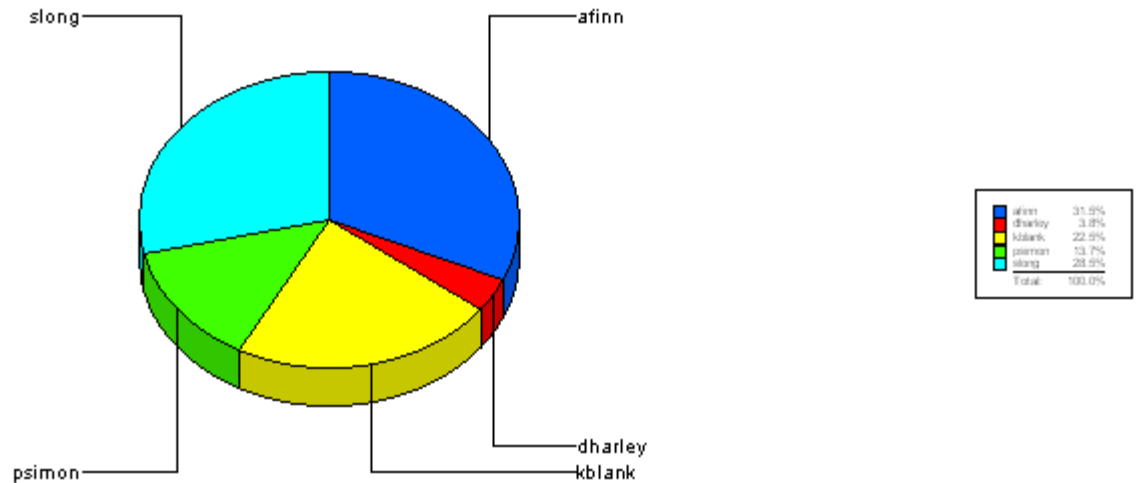

Percentage of Sum of Tickets Resolved

For BSG:Finance