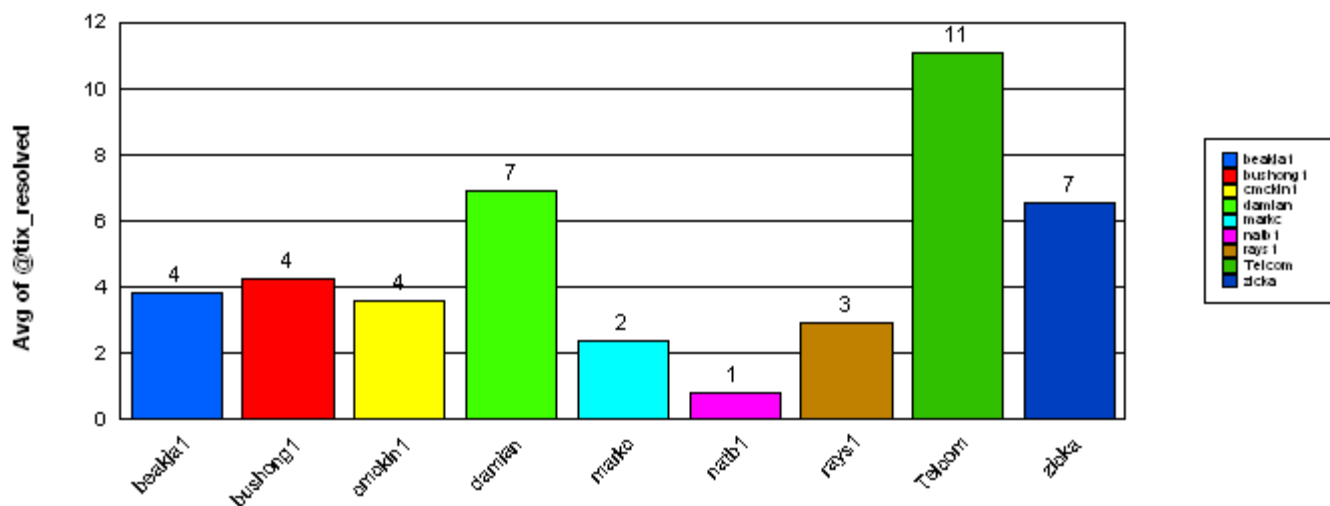

Physical Networks

Average time to ticket resolution for	Physical Networ	5
Maximum time to ticket resolution for	Physical Networ	30
Minimum time to ticket resolution for	Physical Networ	0

Avg of Each Ticket Resolved

For Physical Networks