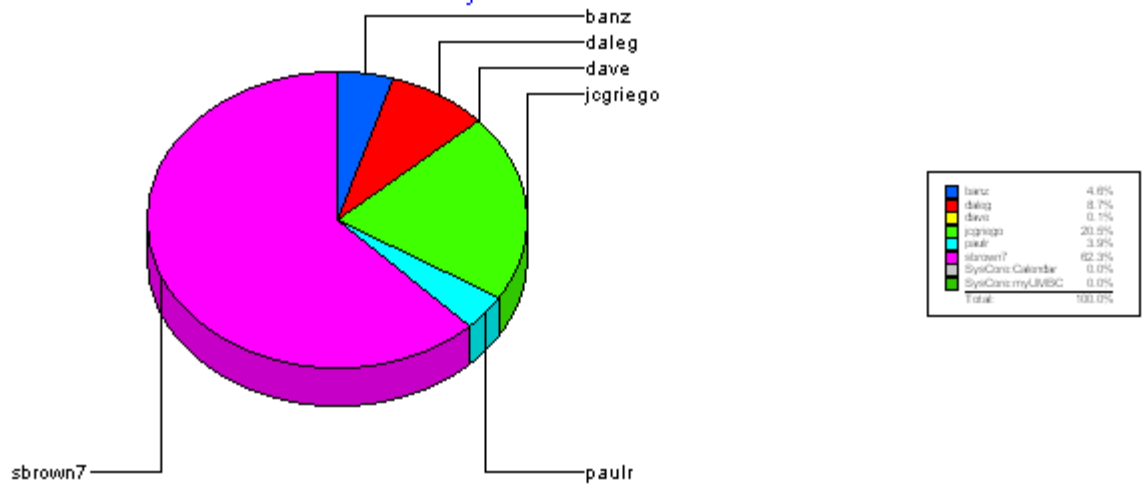

For SysCore

SysDept

		Total:				
laura		9				
		<u>Total:</u>	7			
Resolved		<u>Total:</u>	1			
Ticket Number:	0000123920	08/29/2005	0	08/29/2005		
Closed		<u>Total:</u>	6			
Ticket Number:	0000122203	08/05/2005	0		08/05/2005	
Ticket Number:	0000122738	08/15/2005	1	08/16/2005	08/22/2005	
Ticket Number:	0000122528	08/10/2005	7	08/17/2005	08/23/2005	
Ticket Number:	0000122605	08/11/2005	0		08/11/2005	
Ticket Number:	0000122874	08/16/2005	3	08/19/2005	08/19/2005	
Ticket Number:	0000122876	08/16/2005	0		08/16/2005	
-----		-----	-----	-----		
Average time to ticket resolution for		laura	2			
Maximum time to ticket resolution for		laura	7			
Minimum time to ticket resolution for		laura	0			
<hr/>		<hr/>	<hr/>	<hr/>		
randy		<u>Total:</u>	2			
Resolved		<u>Total:</u>	1			
Ticket Number:	0000124323	08/31/2005	2	09/02/2005		
Closed		<u>Total:</u>	1			
Ticket Number:	0000122330	08/08/2005	0	08/08/2005	08/15/2005	
-----		-----	-----	-----		
Average time to ticket resolution for		randy	1			
Maximum time to ticket resolution for		randy	2			
Minimum time to ticket resolution for		randy	0			
<hr/>		<hr/>	<hr/>	<hr/>		