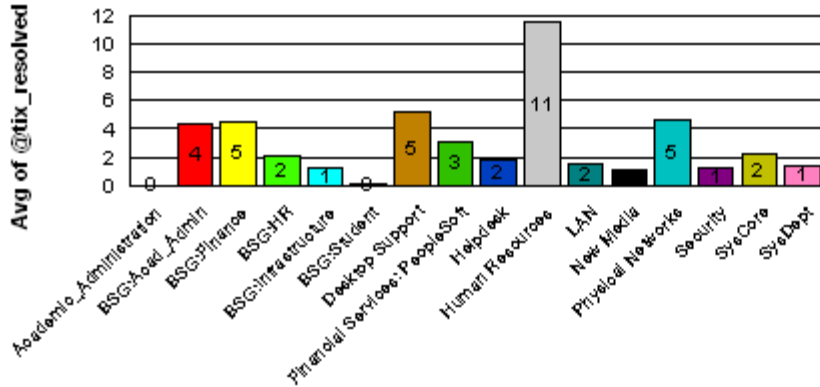

Average Length to Resolution

Ticket Created Between August 01, 2005 to August 31, 2005

Avg of Each Ticket Resolved

Sum of Tickets Resolved

% of Sum of Tickets Resolved

Academic_Administrat

		Total:	1		
busges	Closed	Total:	1		
Ticket Number: 0000122957		08/17/2005		0	08/17/2005
-----		-----		-----	
Average time to ticket resolution for	busges			0	
Maximum time to ticket resolution for	busges			0	
Minimum time to ticket resolution for	busges			0	
<hr/>		<hr/>		<hr/>	
Average time to ticket resolution for	Academic_Adm			0	
Maximum time to ticket resolution for	Academic_Adm			0	
Minimum time to ticket resolution for	Academic_Adm			0	