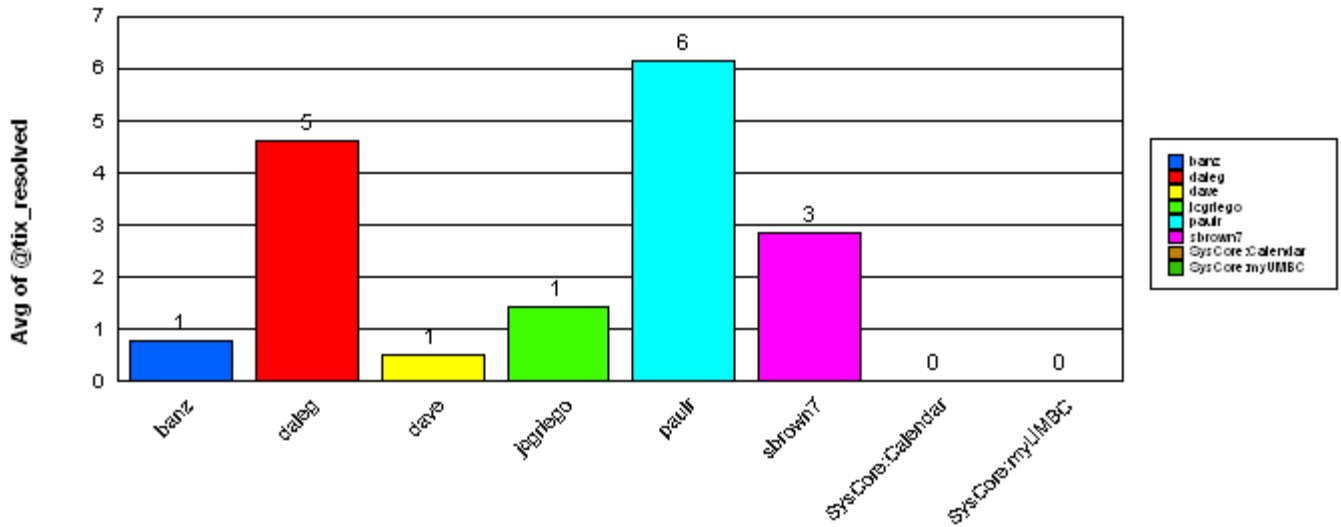

SysCore

Average time to ticket resolution for	SysCore	2
Maximum time to ticket resolution for	SysCore	22
Minimum time to ticket resolution for	SysCore	0

Avg of Each Ticket Resolved

For SysCore