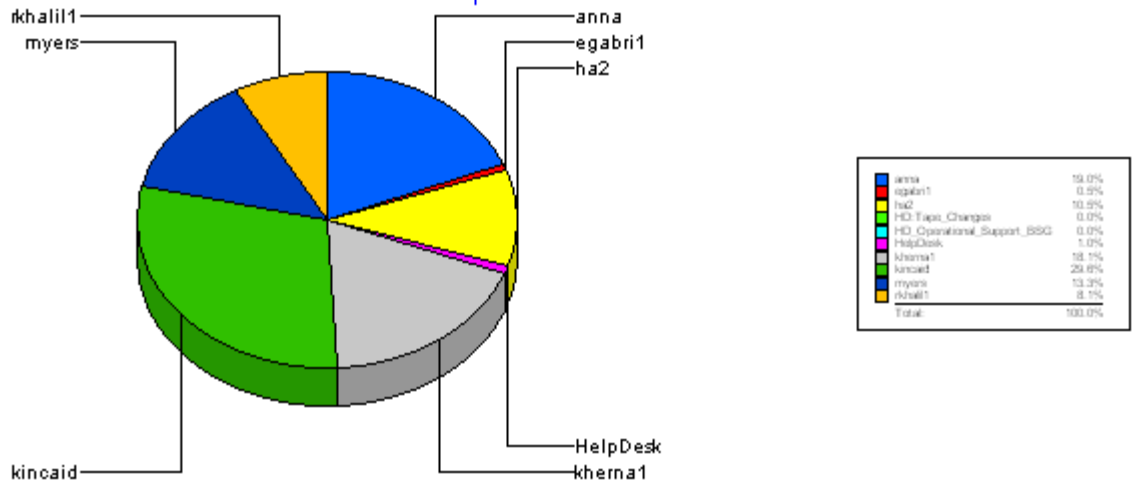

Avg of Each Ticket Resolved

For Helpdesk

Percentage of Sum of Tickets Resolved

For Helpdesk

Human Resources

		<u>Total:</u>	8		
mcnamara		<u>Total:</u>	8		
Resolved		<u>Total:</u>	3		
Ticket Number:	0000121984	08/02/2005	29	08/31/2005	
Ticket Number:	0000122608	08/11/2005	20	08/31/2005	
Ticket Number:	0000123296	08/22/2005	9	08/31/2005	
Closed		<u>Total:</u>	5		
Ticket Number:	0000121985	08/02/2005	14		08/16/2005
Ticket Number:	0000122609	08/11/2005	5	08/16/2005	08/22/2005
Ticket Number:	0000123559	08/25/2005	1	08/26/2005	09/01/2005
Ticket Number:	0000122951	08/17/2005	0	08/17/2005	08/23/2005
Ticket Number:	0000122617	08/11/2005	15	08/26/2005	09/01/2005
-----		-----	-----		
Average time to ticket resolution for		mcnamara	11		
Maximum time to ticket resolution for		mcnamara	29		
Minimum time to ticket resolution for		mcnamara	0		