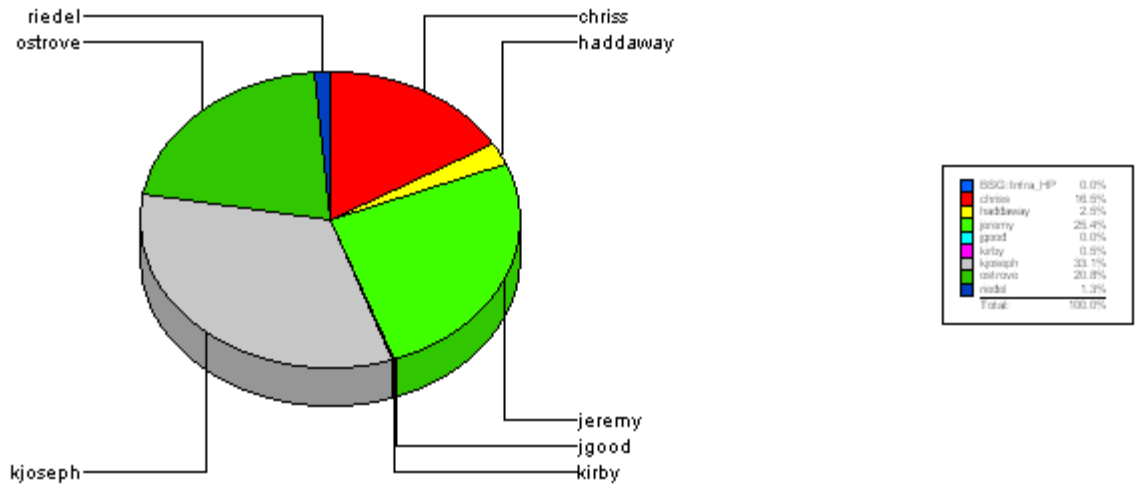

Avg of Each Ticket Resolved

For BSG:Infrastructure

Percentage of Sum of Tickets Resolved

For BSG:Infrastructure

BSG:Student

		Total:	6		
blanchet		<u>Total:</u>	4		
	Closed	<u>Total:</u>	4		
Ticket Number:	0000122292	08/08/2005	0		08/08/2005
Ticket Number:	0000122294	08/08/2005	0		08/08/2005
Ticket Number:	0000121911	08/02/2005	0		08/02/2005
Ticket Number:	0000122204	08/05/2005	0		08/05/2005
-----		-----	-----		
Average time to ticket resolution for		blanchet	0		
Maximum time to ticket resolution for		blanchet	0		
Minimum time to ticket resolution for		blanchet	0		
-----		-----	-----		
dina		<u>Total:</u>	2		
	Closed	<u>Total:</u>	2		
Ticket Number:	0000121924	08/02/2005	0		08/02/2005
Ticket Number:	0000122028	08/03/2005	0		08/03/2005
-----		-----	-----		
Average time to ticket resolution for		dina	0		
Maximum time to ticket resolution for		dina	0		
Minimum time to ticket resolution for		dina	0		
-----		-----	-----		