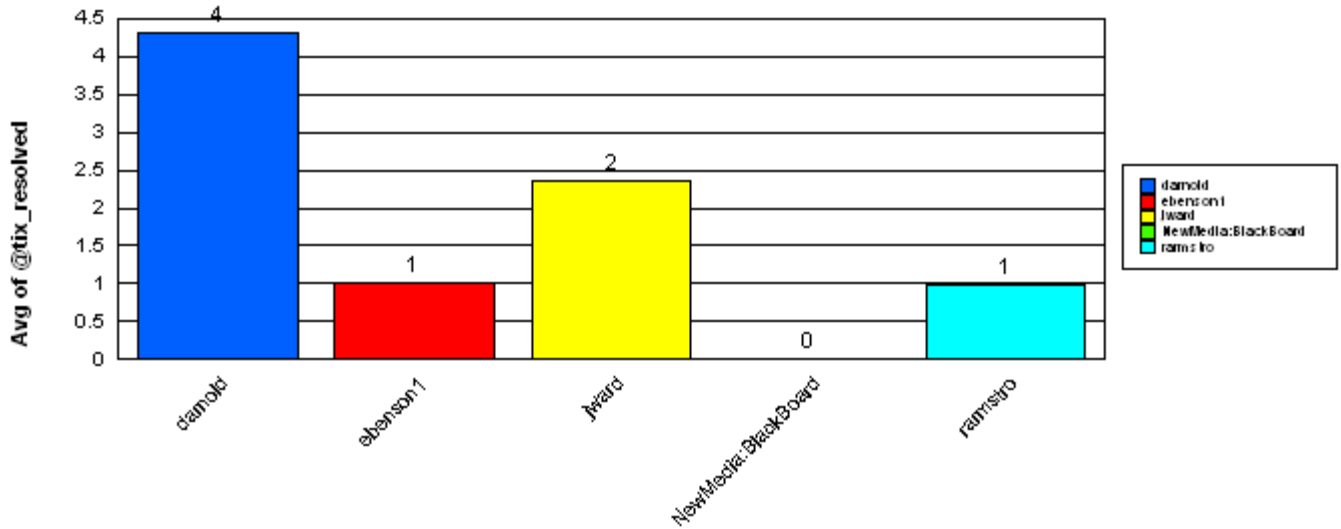

New Media

Average time to ticket resolution for	New Media	1
Maximum time to ticket resolution for	New Media	21
Minimum time to ticket resolution for	New Media	0

Avg of Each Ticket Resolved

For New Media