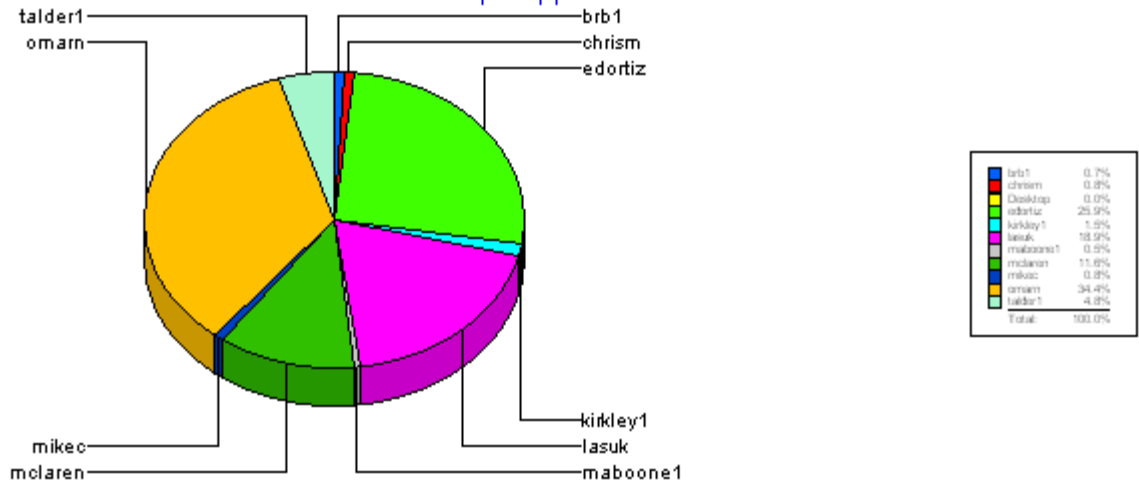

Percentage of Sum of Tickets Resolved

For Desktop Support