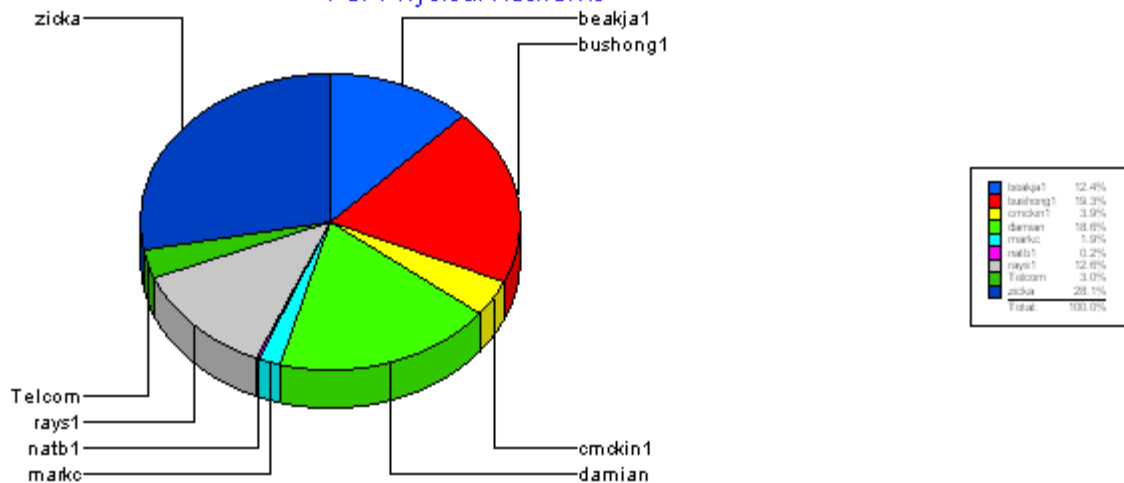

Percentage of Sum of Tickets Resolved

For Physical Networks