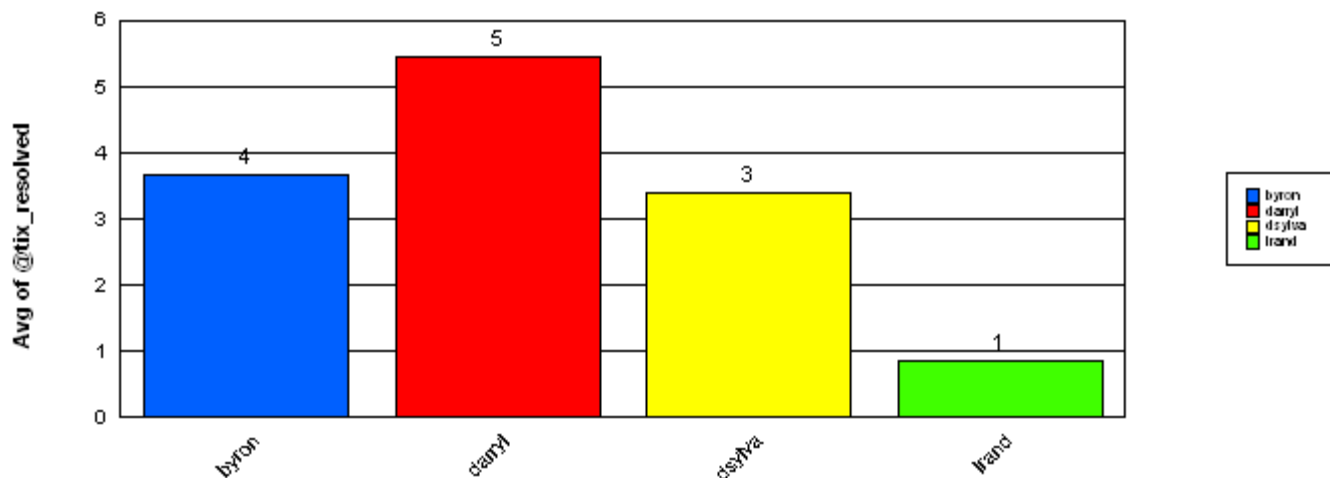

BSG:HR

Average time to ticket resolution for

BSG:HR

2

Maximum time to ticket resolution for

BSG:HR

12

Minimum time to ticket resolution for

BSG:HR

0

Avg of Each Ticket Resolved

For BSG:HR