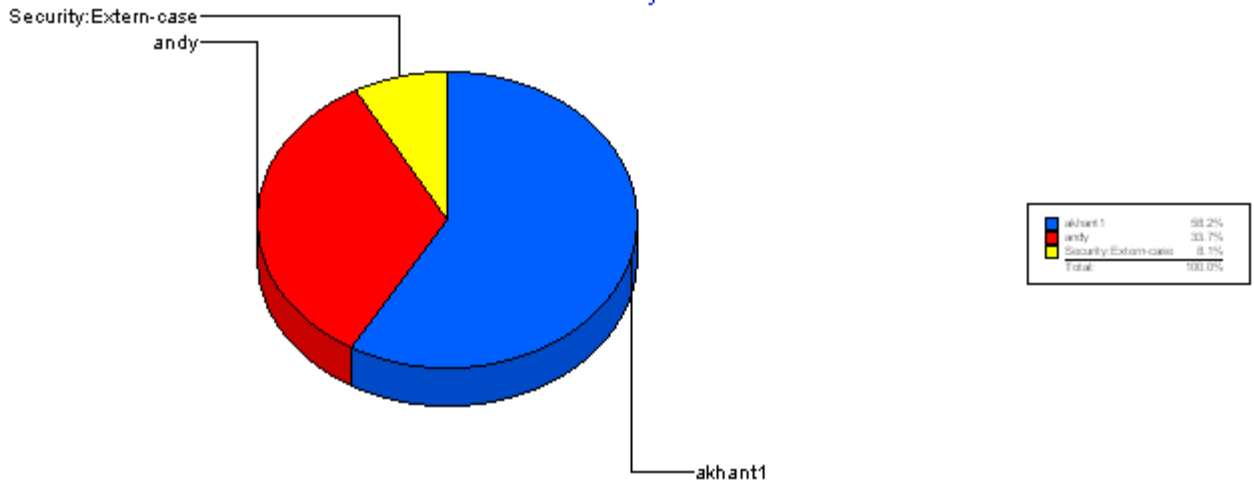

For Security

SysCore

Total: 431			
SysCore:Calendar			
Closed			
<u>Total:</u> 2			
Ticket Number: 0000123861	08/29/2005	0	08/29/2005
Ticket Number: 0000123860	08/29/2005	0	08/29/2005

Average time to ticket resolution for	SysCore:Calend	0	
Maximum time to ticket resolution for	SysCore:Calend	0	
Minimum time to ticket resolution for	SysCore:Calend	0	
<hr/>			
SysCore:myUMBC			
Closed			
<u>Total:</u> 1			
Ticket Number: 0000122939	08/17/2005	0	08/17/2005