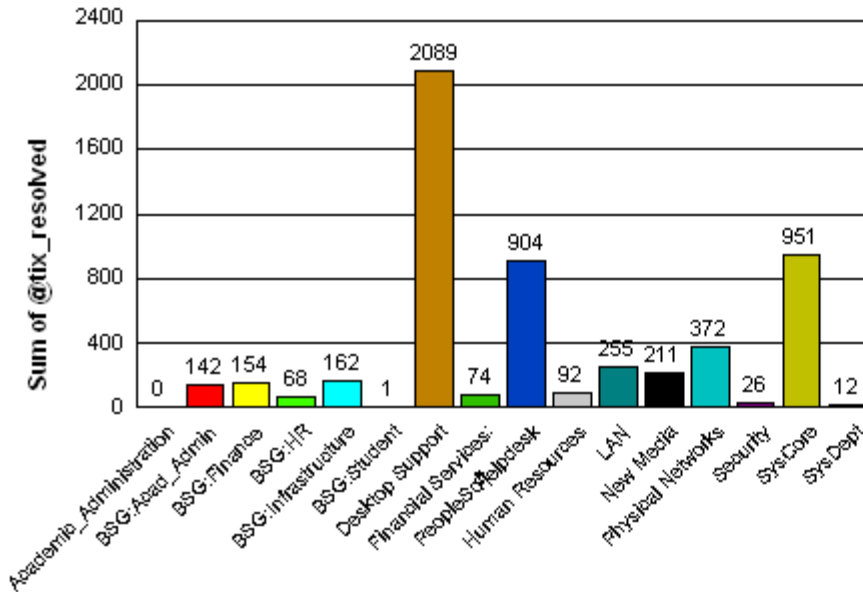

Average Length to Resolution

Ticket Created Between August 01, 2005 to August 31, 2005

Avg of Each Ticket Resolved

Sum of Tickets Resolved

% of Sum of Tickets Resolved

Academic_Administrat

		Total:	1		
busges	Closed	Total:	1		
Ticket Number: 0000122957		08/17/2005		0	08/17/2005
-----		-----		-----	
Average time to ticket resolution for	busges			0	
Maximum time to ticket resolution for	busges			0	
Minimum time to ticket resolution for	busges			0	
<hr/>		<hr/>		<hr/>	
Average time to ticket resolution for	Academic_Adm			0	
Maximum time to ticket resolution for	Academic_Adm			0	
Minimum time to ticket resolution for	Academic_Adm			0	