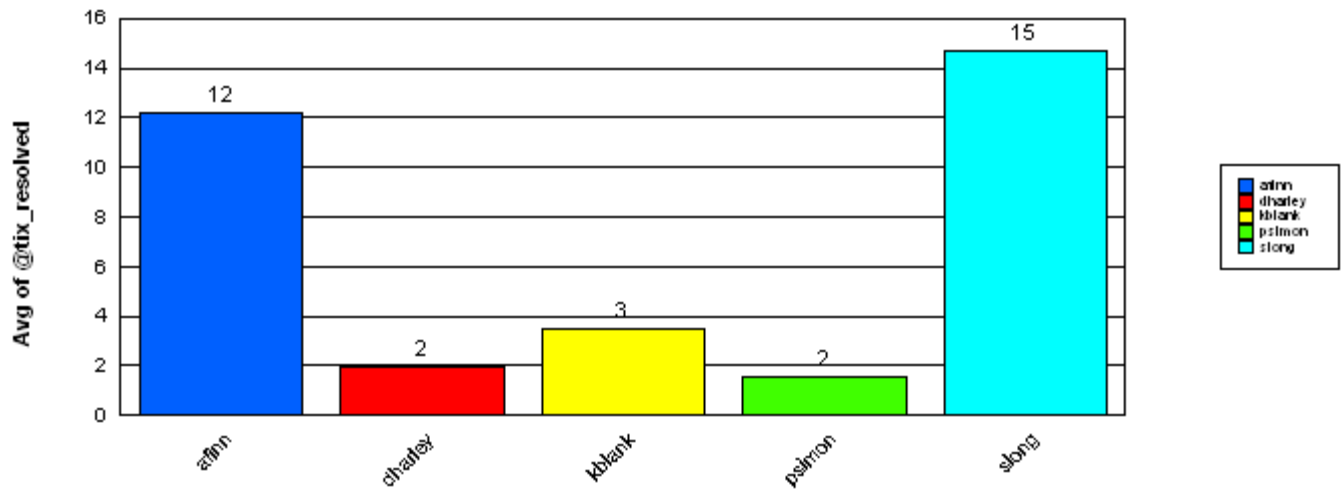

BSG:Finance

Average time to ticket resolution for	BSG:Finance	5
Maximum time to ticket resolution for	BSG:Finance	24
Minimum time to ticket resolution for	BSG:Finance	0

Avg of Each Ticket Resolved

For BSG:Finance