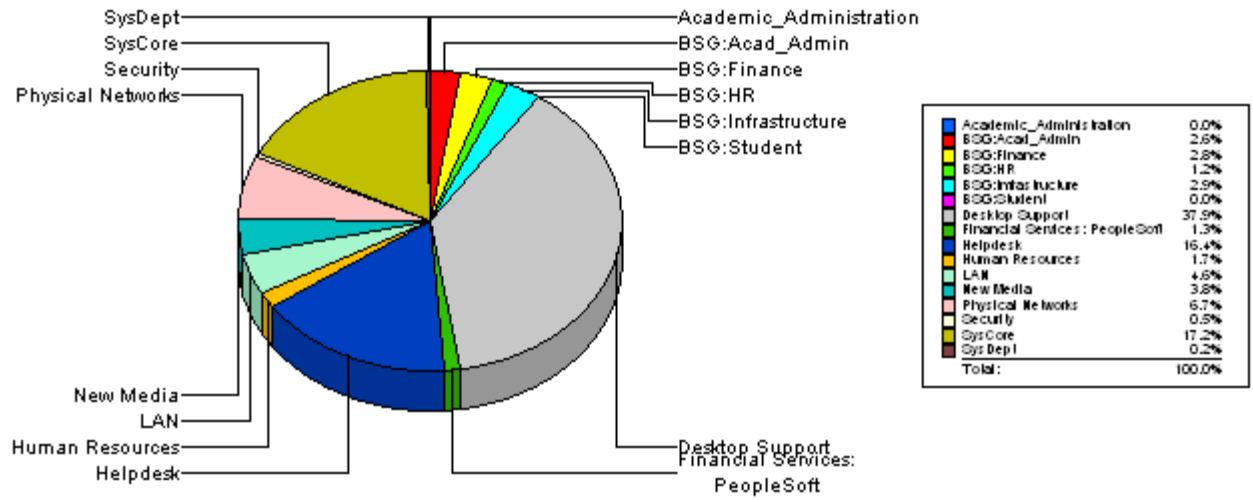

Average Length to Resolution

Ticket Created Between August 01, 2005 to August 31, 2005

Avg of Each Ticket Resolved

Sum of Tickets Resolved

% of Sum of Tickets Resolved

Academic_Administrat

		Total:	1		
busges	Closed	Total:	1		
Ticket Number: 0000122957		08/17/2005		0	08/17/2005
-----		-----		-----	
Average time to ticket resolution for	busges			0	
Maximum time to ticket resolution for	busges			0	
Minimum time to ticket resolution for	busges			0	
<hr/>		<hr/>		<hr/>	
Average time to ticket resolution for	Academic_Adm			0	
Maximum time to ticket resolution for	Academic_Adm			0	
Minimum time to ticket resolution for	Academic_Adm			0	