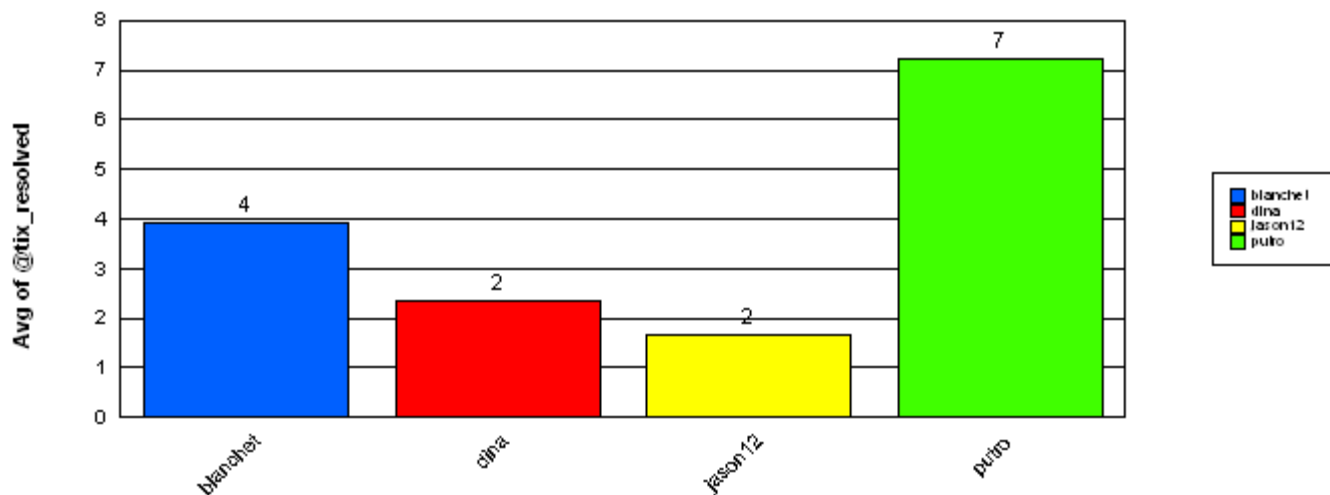

BSG:Acad_Admin

Average time to ticket resolution for	BSG:Acad_Ad	4
Maximum time to ticket resolution for	BSG:Acad_Ad	20
Minimum time to ticket resolution for	BSG:Acad_Ad	0

Avg of Each Ticket Resolved

For BSG:Acad_Admin