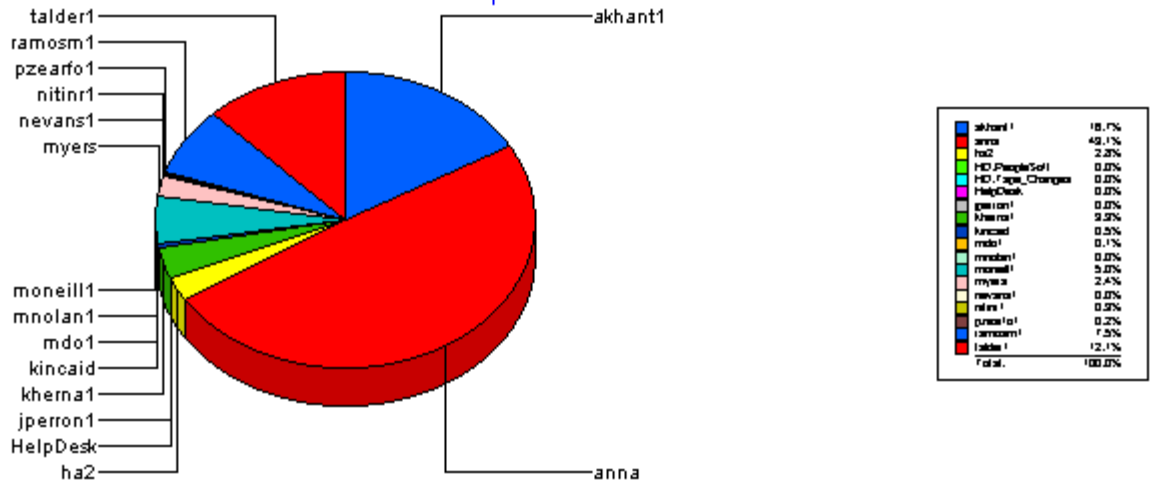

Percentage of Sum of Tickets Resolved

For Helpdesk