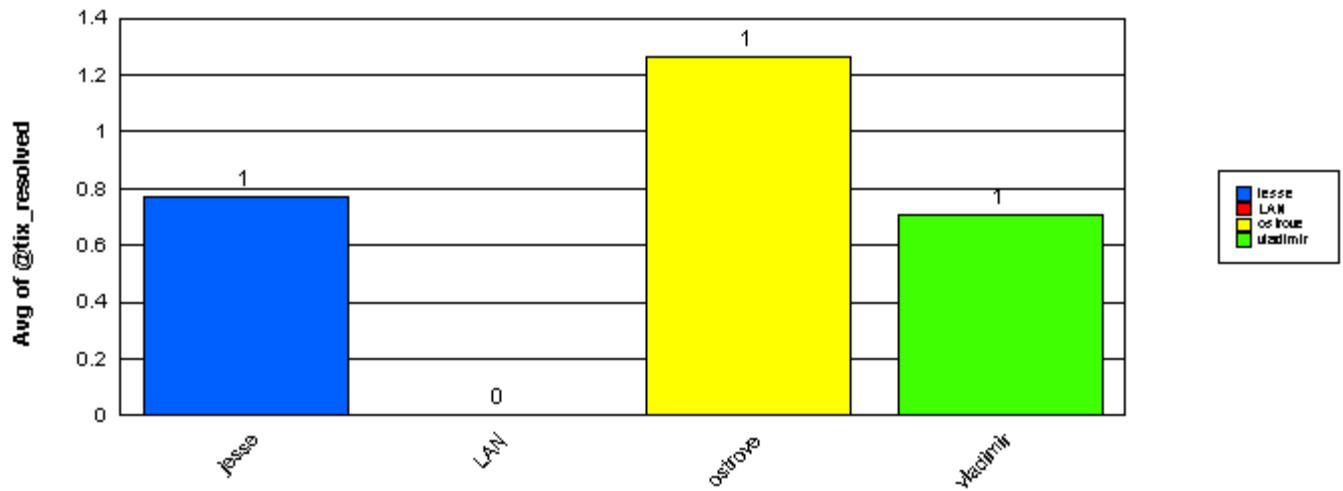

LAN

Average time to ticket resolution for	LAN	1
Maximum time to ticket resolution for	LAN	12
Minimum time to ticket resolution for	LAN	0

Avg of Each Ticket Resolved

For LAN