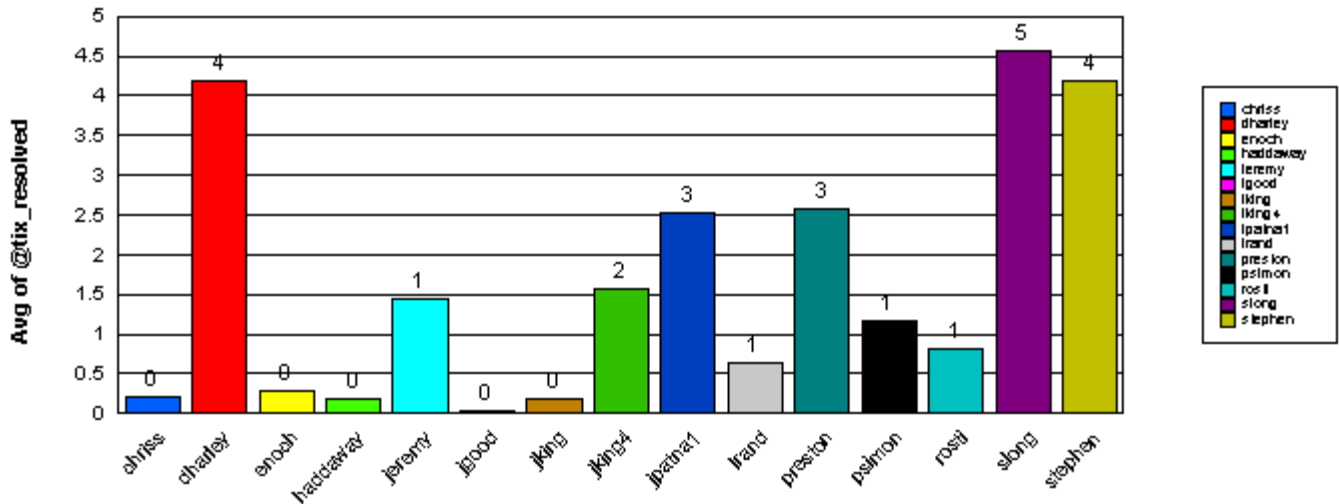

OIT Business Systems: P

Average time to ticket resolution for	OIT Business S	2
Maximum time to ticket resolution for	OIT Business S	16
Minimum time to ticket resolution for	OIT Business S	0

Avg of Each Ticket Resolved

For OIT Business Systems: PeopleSoft