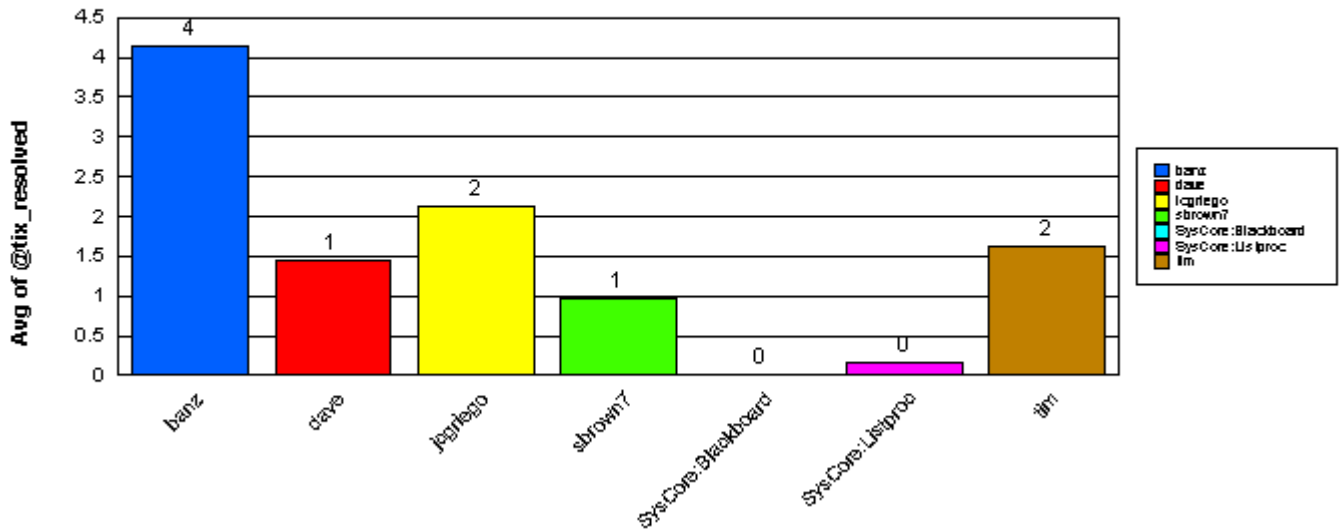

Avg of Each Ticket Resolved

For SysCore

Percentage of Sum of Tickets Resolved

For SysCore

SysDept

Total: 42

champ

Closed Total: 25