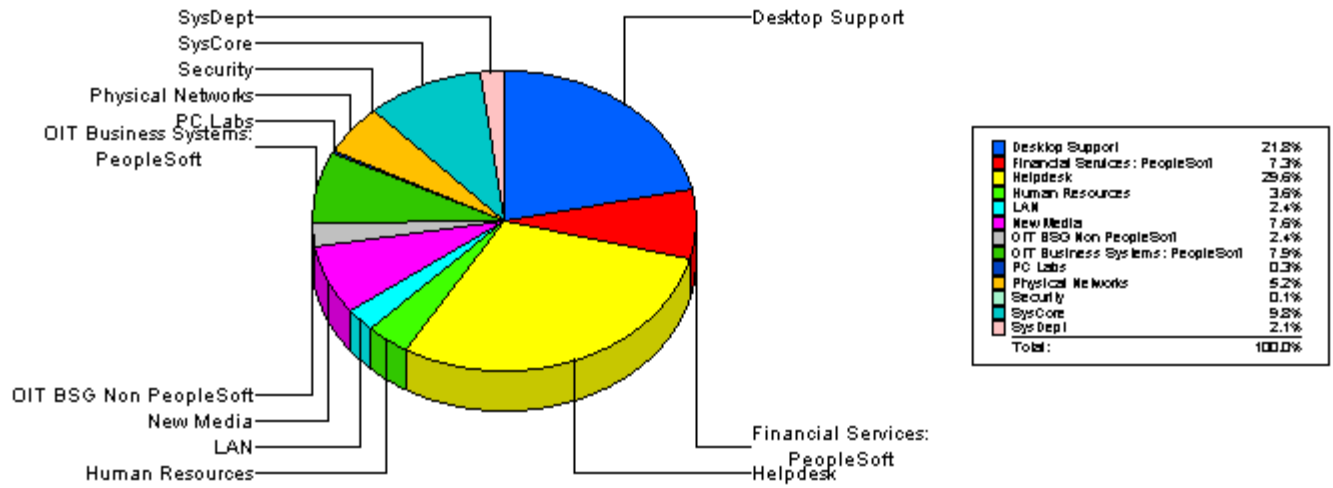

Average Length to Resolution

Ticket Created Between February 01, 2004 to February 29, 2004

Avg of Each Ticket Resolved

Sum of Tickets Resolved

% of Sum of Tickets Resolved

Desktop Support

		<u>Total:</u>	344		
Desktop		<u>Total:</u>	18		
Closed		<u>Total:</u>	18		
Ticket Number:	0000084619	02/24/2004	0		02/24/2004
Ticket Number:	0000084622	02/24/2004	0		02/24/2004
Ticket Number:	0000084633	02/24/2004	0		02/24/2004
Ticket Number:	0000084792	02/25/2004	0		02/25/2004
Ticket Number:	0000084628	02/24/2004	0		02/24/2004
Ticket Number:	0000083432	02/12/2004	0		02/12/2004
Ticket Number:	0000083433	02/12/2004	0		02/12/2004
Ticket Number:	0000083437	02/12/2004	0		02/12/2004
Ticket Number:	0000083840	02/17/2004	0		02/17/2004
Ticket Number:	0000083477	02/12/2004	0		02/12/2004
Ticket Number:	0000083841	02/17/2004	0		02/17/2004
Ticket Number:	0000084499	02/23/2004	0		02/23/2004
Ticket Number:	0000084598	02/24/2004	0		02/24/2004
Ticket Number:	0000084601	02/24/2004	0		02/24/2004
Ticket Number:	0000083200	02/10/2004	0		02/10/2004
Ticket Number:	0000082781	02/05/2004	0		02/05/2004
Ticket Number:	0000083301	02/11/2004	0		02/11/2004
Ticket Number:	0000083334	02/11/2004	0		02/11/2004
-----		-----	-----	-----	-----
Average time to ticket resolution for		Desktop	0		
Maximum time to ticket resolution for		Desktop	0		
Minimum time to ticket resolution for		Desktop	0		
HD:PPP		<u>Total:</u>	1		
Closed		<u>Total:</u>	1		
Ticket Number:	0000085106	02/29/2004	0		02/29/2004
-----		-----	-----	-----	-----
Average time to ticket resolution for		HD:PPP	0		
Maximum time to ticket resolution for		HD:PPP	0		
Minimum time to ticket resolution for		HD:PPP	0		
afort1		<u>Total:</u>	1		
Closed		<u>Total:</u>	1		
Ticket Number:	0000082316	02/02/2004	2	02/04/2004	02/10/2004
-----		-----	-----	-----	-----
Average time to ticket resolution for		afort1	2		
Maximum time to ticket resolution for		afort1	2		
Minimum time to ticket resolution for		afort1	2		
chrism		<u>Total:</u>	6		
Closed		<u>Total:</u>	6		
Ticket Number:	0000084862	02/26/2004	0		02/26/2004
Ticket Number:	0000084863	02/26/2004	0		02/26/2004
Ticket Number:	0000084923	02/26/2004	0		02/26/2004
Ticket Number:	0000082889	02/06/2004	0	02/06/2004	02/12/2004
Ticket Number:	0000083067	02/09/2004	1	02/10/2004	02/16/2004
Ticket Number:	0000082598	02/04/2004	0	02/04/2004	02/10/2004
-----		-----	-----	-----	-----
Average time to ticket resolution for		chrism	0		
Maximum time to ticket resolution for		chrism	1		
Minimum time to ticket resolution for		chrism	0		