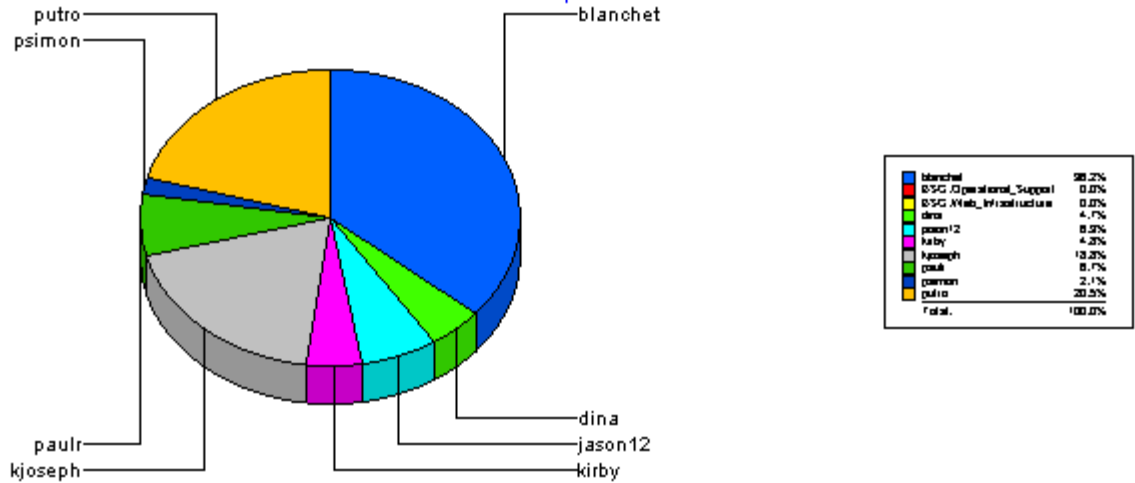

Percentage of Sum of Tickets Resolved

For OIT BSG Non PeopleSoft