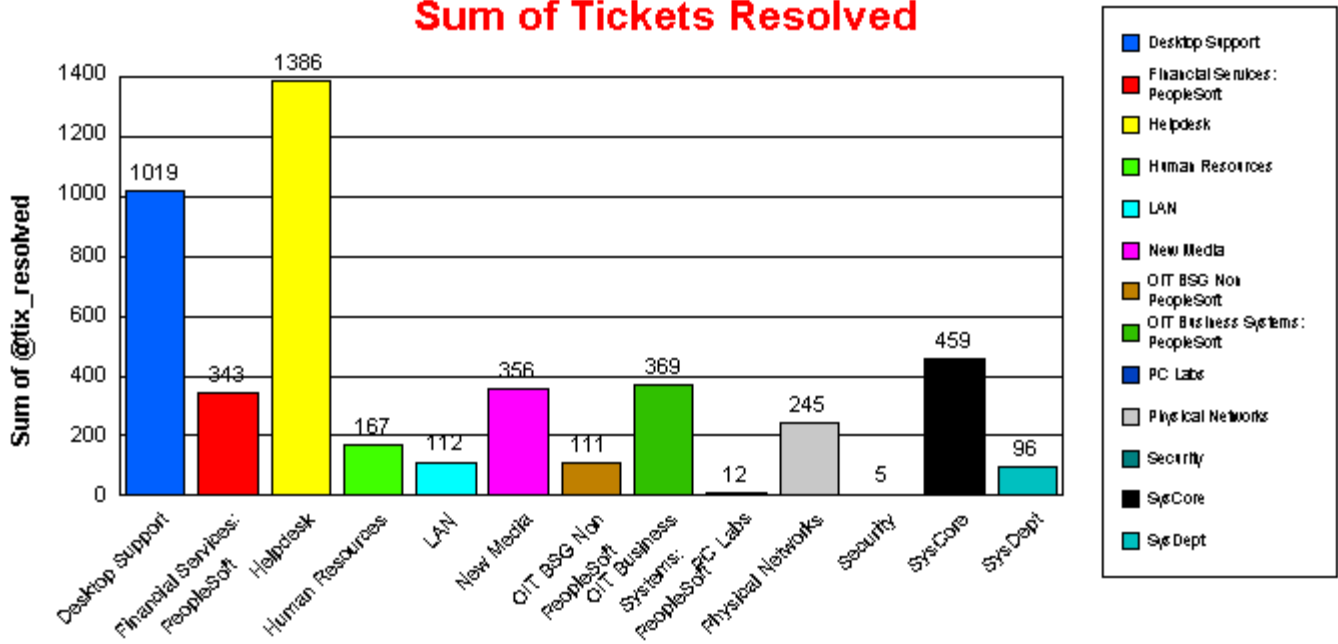

Average Length to Resolution

Ticket Created Between February 01, 2004 to February 29, 2004

Avg of Each Ticket Resolved

Sum of Tickets Resolved

% of Sum of Tickets Resolved

Desktop Support

		<u>Total:</u>	344		
Desktop		<u>Total:</u>	18		
Closed		<u>Total:</u>	18		
Ticket Number:	0000084619	02/24/2004	0		02/24/2004
Ticket Number:	0000084622	02/24/2004	0		02/24/2004
Ticket Number:	0000084633	02/24/2004	0		02/24/2004
Ticket Number:	0000084792	02/25/2004	0		02/25/2004
Ticket Number:	0000084628	02/24/2004	0		02/24/2004
Ticket Number:	0000083432	02/12/2004	0		02/12/2004
Ticket Number:	0000083433	02/12/2004	0		02/12/2004
Ticket Number:	0000083437	02/12/2004	0		02/12/2004
Ticket Number:	0000083840	02/17/2004	0		02/17/2004
Ticket Number:	0000083477	02/12/2004	0		02/12/2004
Ticket Number:	0000083841	02/17/2004	0		02/17/2004
Ticket Number:	0000084499	02/23/2004	0		02/23/2004
Ticket Number:	0000084598	02/24/2004	0		02/24/2004
Ticket Number:	0000084601	02/24/2004	0		02/24/2004
Ticket Number:	0000083200	02/10/2004	0		02/10/2004
Ticket Number:	0000082781	02/05/2004	0		02/05/2004
Ticket Number:	0000083301	02/11/2004	0		02/11/2004
Ticket Number:	0000083334	02/11/2004	0		02/11/2004
-----		-----	-----	-----	-----
Average time to ticket resolution for		Desktop	0		
Maximum time to ticket resolution for		Desktop	0		
Minimum time to ticket resolution for		Desktop	0		
HD:PPP		<u>Total:</u>	1		
Closed		<u>Total:</u>	1		
Ticket Number:	0000085106	02/29/2004	0		02/29/2004
-----		-----	-----	-----	-----
Average time to ticket resolution for		HD:PPP	0		
Maximum time to ticket resolution for		HD:PPP	0		
Minimum time to ticket resolution for		HD:PPP	0		
afort1		<u>Total:</u>	1		
Closed		<u>Total:</u>	1		
Ticket Number:	0000082316	02/02/2004	2	02/04/2004	02/10/2004
-----		-----	-----	-----	-----
Average time to ticket resolution for		afort1	2		
Maximum time to ticket resolution for		afort1	2		
Minimum time to ticket resolution for		afort1	2		
chrism		<u>Total:</u>	6		
Closed		<u>Total:</u>	6		
Ticket Number:	0000084862	02/26/2004	0		02/26/2004
Ticket Number:	0000084863	02/26/2004	0		02/26/2004
Ticket Number:	0000084923	02/26/2004	0		02/26/2004
Ticket Number:	0000082889	02/06/2004	0	02/06/2004	02/12/2004
Ticket Number:	0000083067	02/09/2004	1	02/10/2004	02/16/2004
Ticket Number:	0000082598	02/04/2004	0	02/04/2004	02/10/2004
-----		-----	-----	-----	-----
Average time to ticket resolution for		chrism	0		
Maximum time to ticket resolution for		chrism	1		
Minimum time to ticket resolution for		chrism	0		