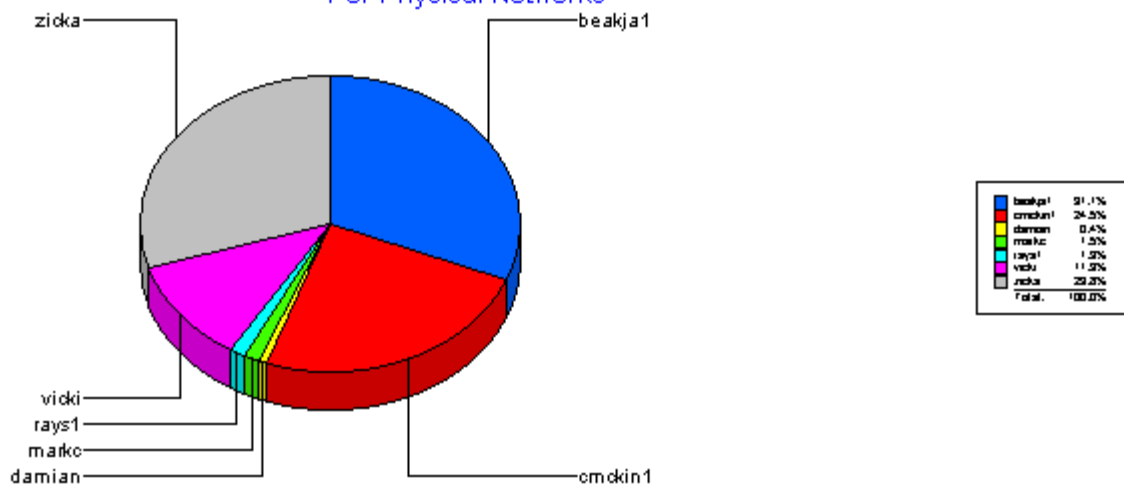

Percentage of Sum of Tickets Resolved

For Physical Networks