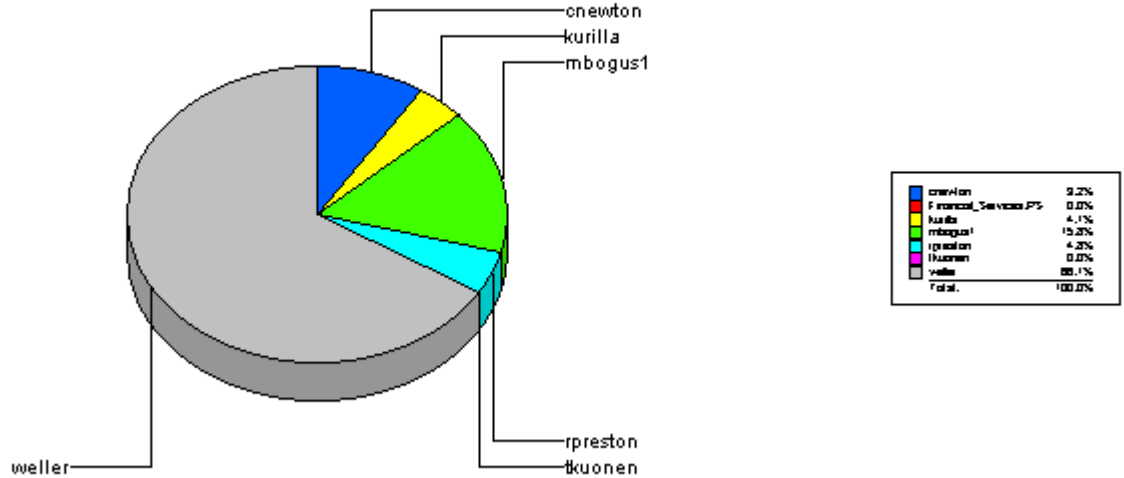

Percentage of Sum of Tickets Resolved

For Financial Services: PeopleSoft