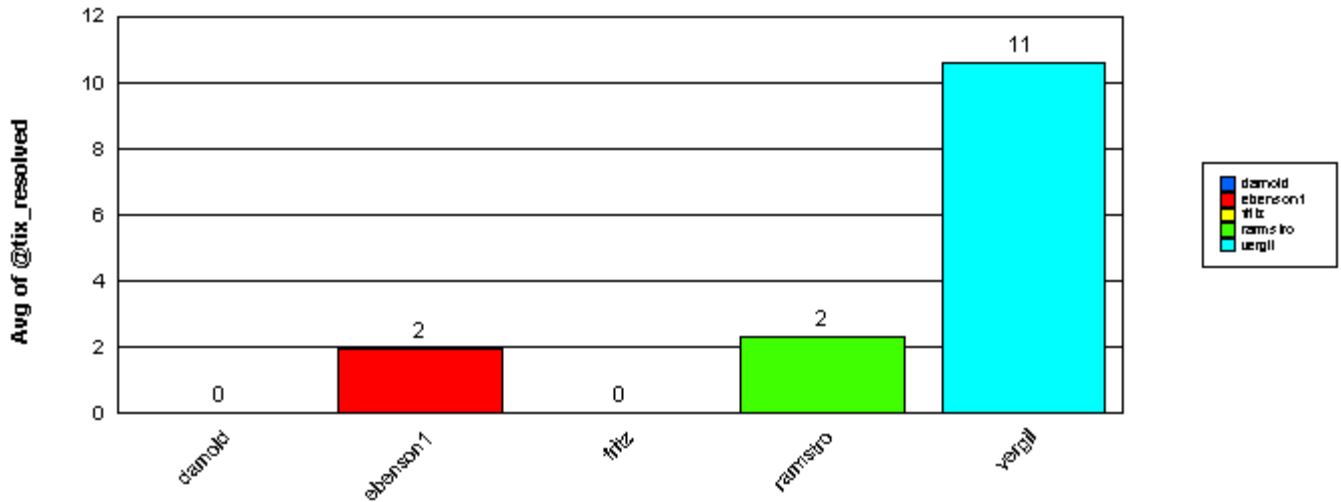

New Media

Average time to ticket resolution for	New Media	2
Maximum time to ticket resolution for	New Media	29
Minimum time to ticket resolution for	New Media	0

Avg of Each Ticket Resolved

For New Media