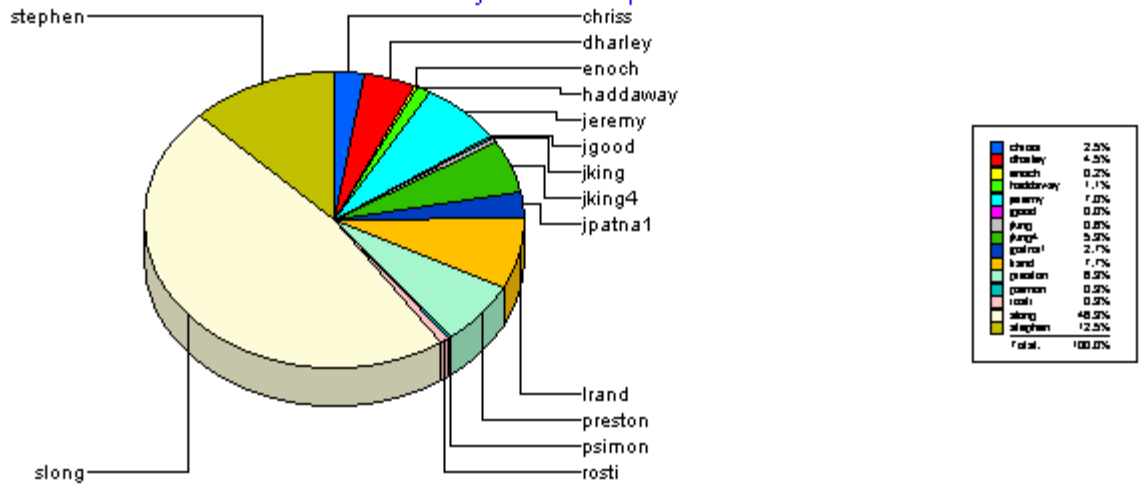

Percentage of Sum of Tickets Resolved

For OIT Business Systems: PeopleSoft