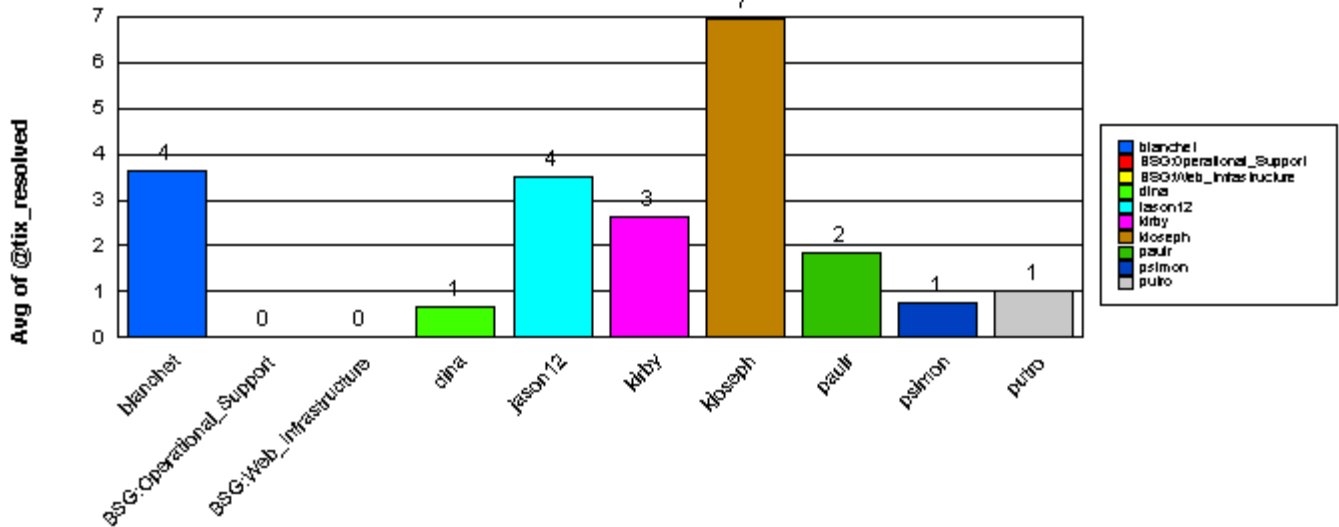

OIT BSG Non People

Average time to ticket resolution for	OIT BSG Non P	1
Maximum time to ticket resolution for	OIT BSG Non P	25
Minimum time to ticket resolution for	OIT BSG Non P	0

Avg of Each Ticket Resolved

For OIT BSG Non PeopleSoft