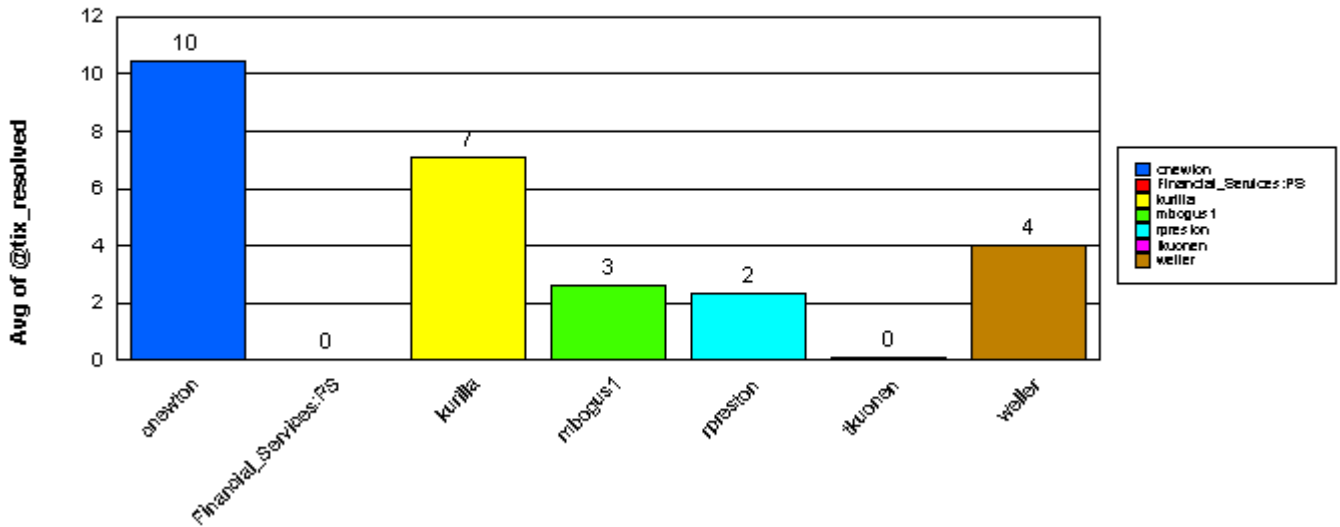

Financial Services: Peo

Ticket Number:	0000083192	02/10/2004	0	02/10/2004
Ticket Number:	0000083118	02/09/2004	2	02/11/2004
Ticket Number:	0000083052	02/09/2004	3	02/12/2004

Average time to ticket resolution for	weller	4
Maximum time to ticket resolution for	weller	25
Minimum time to ticket resolution for	weller	0
Average time to ticket resolution for	Financial Servi	4
Maximum time to ticket resolution for	Financial Servi	25
Minimum time to ticket resolution for	Financial Servi	0

Avg of Each Ticket Resolved

For Financial Services: PeopleSoft