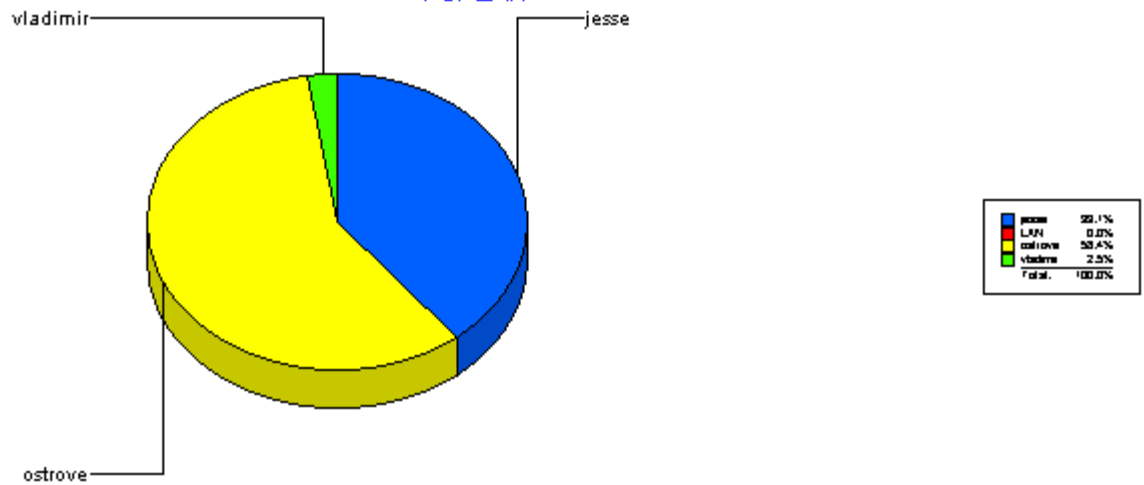

Percentage of Sum of Tickets Resolved

For LAN