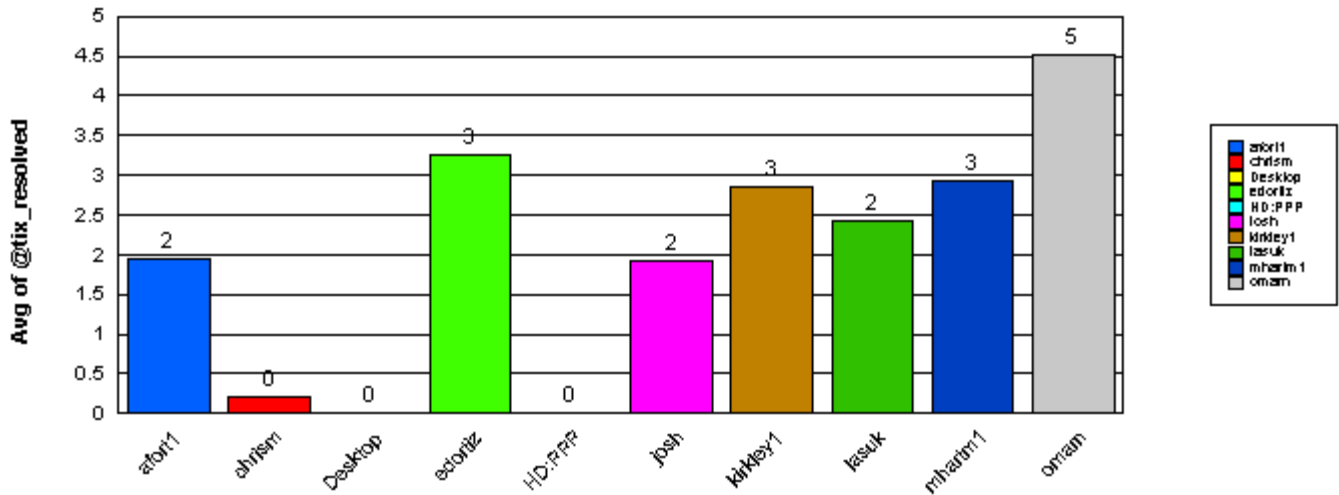

Desktop Support

Average time to ticket resolution for	Desktop Suppor	3
Maximum time to ticket resolution for	Desktop Suppor	15
Minimum time to ticket resolution for	Desktop Suppor	0

Avg of Each Ticket Resolved

For Desktop Support