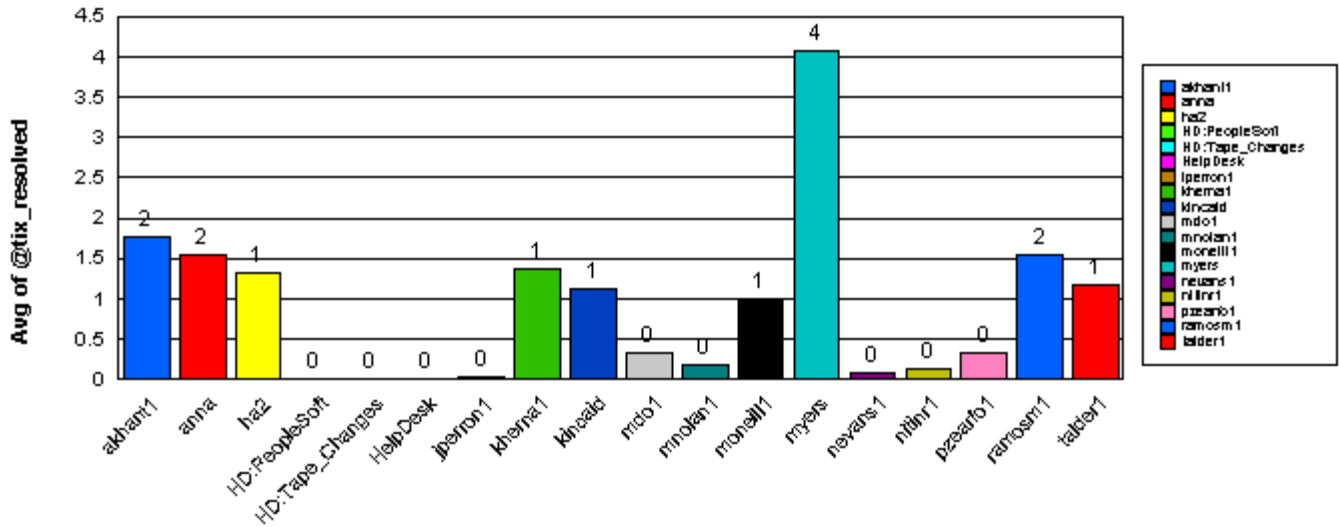

Helpdesk

Average time to ticket resolution for	Helpdesk	1
Maximum time to ticket resolution for	Helpdesk	29
Minimum time to ticket resolution for	Helpdesk	0

Avg of Each Ticket Resolved

For Helpdesk