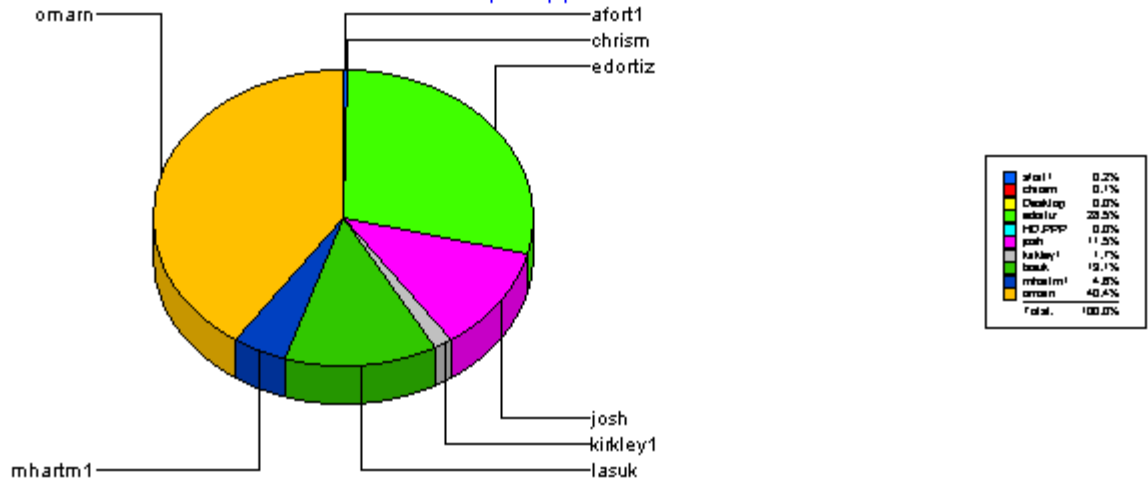

Percentage of Sum of Tickets Resolved

For Desktop Support