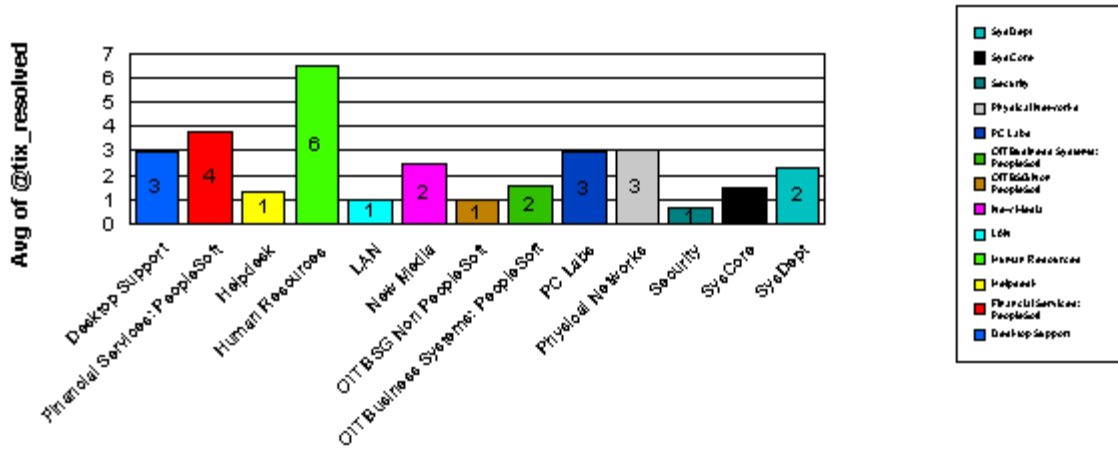

Average Length to Resolution

Ticket Created Between February 01, 2004 to February 29, 2004

Avg of Each Ticket Resolved

Sum of Tickets Resolved

% of Sum of Tickets Resolved

Desktop Support

		<u>Total:</u>	344		
Desktop		<u>Total:</u>	18		
Closed		<u>Total:</u>	18		
Ticket Number:	0000084619	02/24/2004	0		02/24/2004
Ticket Number:	0000084622	02/24/2004	0		02/24/2004
Ticket Number:	0000084633	02/24/2004	0		02/24/2004
Ticket Number:	0000084792	02/25/2004	0		02/25/2004
Ticket Number:	0000084628	02/24/2004	0		02/24/2004
Ticket Number:	0000083432	02/12/2004	0		02/12/2004
Ticket Number:	0000083433	02/12/2004	0		02/12/2004
Ticket Number:	0000083437	02/12/2004	0		02/12/2004
Ticket Number:	0000083840	02/17/2004	0		02/17/2004
Ticket Number:	0000083477	02/12/2004	0		02/12/2004
Ticket Number:	0000083841	02/17/2004	0		02/17/2004
Ticket Number:	0000084499	02/23/2004	0		02/23/2004
Ticket Number:	0000084598	02/24/2004	0		02/24/2004
Ticket Number:	0000084601	02/24/2004	0		02/24/2004
Ticket Number:	0000083200	02/10/2004	0		02/10/2004
Ticket Number:	0000082781	02/05/2004	0		02/05/2004
Ticket Number:	0000083301	02/11/2004	0		02/11/2004
Ticket Number:	0000083334	02/11/2004	0		02/11/2004
-----		-----	-----	-----	-----
Average time to ticket resolution for		Desktop	0		
Maximum time to ticket resolution for		Desktop	0		
Minimum time to ticket resolution for		Desktop	0		
HD:PPP		<u>Total:</u>	1		
Closed		<u>Total:</u>	1		
Ticket Number:	0000085106	02/29/2004	0		02/29/2004
-----		-----	-----	-----	-----
Average time to ticket resolution for		HD:PPP	0		
Maximum time to ticket resolution for		HD:PPP	0		
Minimum time to ticket resolution for		HD:PPP	0		
afort1		<u>Total:</u>	1		
Closed		<u>Total:</u>	1		
Ticket Number:	0000082316	02/02/2004	2	02/04/2004	02/10/2004
-----		-----	-----	-----	-----
Average time to ticket resolution for		afort1	2		
Maximum time to ticket resolution for		afort1	2		
Minimum time to ticket resolution for		afort1	2		
chrism		<u>Total:</u>	6		
Closed		<u>Total:</u>	6		
Ticket Number:	0000084862	02/26/2004	0		02/26/2004
Ticket Number:	0000084863	02/26/2004	0		02/26/2004
Ticket Number:	0000084923	02/26/2004	0		02/26/2004
Ticket Number:	0000082889	02/06/2004	0	02/06/2004	02/12/2004
Ticket Number:	0000083067	02/09/2004	1	02/10/2004	02/16/2004
Ticket Number:	0000082598	02/04/2004	0	02/04/2004	02/10/2004
-----		-----	-----	-----	-----
Average time to ticket resolution for		chrism	0		
Maximum time to ticket resolution for		chrism	1		
Minimum time to ticket resolution for		chrism	0		