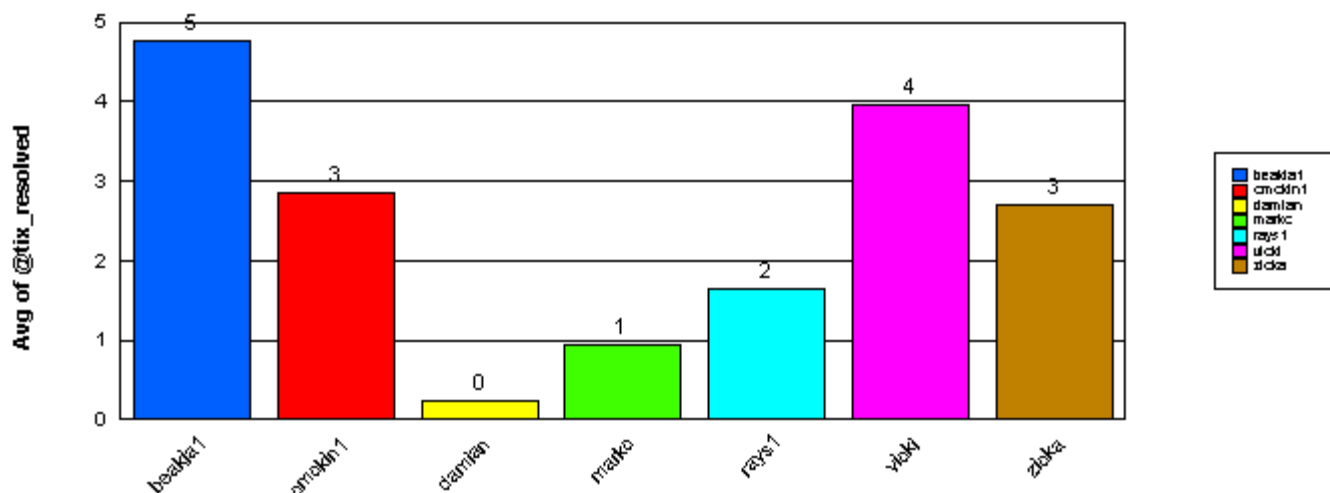

Physical Networks

Average time to ticket resolution for	Physical Networ	3
Maximum time to ticket resolution for	Physical Networ	14
Minimum time to ticket resolution for	Physical Networ	0

Avg of Each Ticket Resolved

For Physical Networks