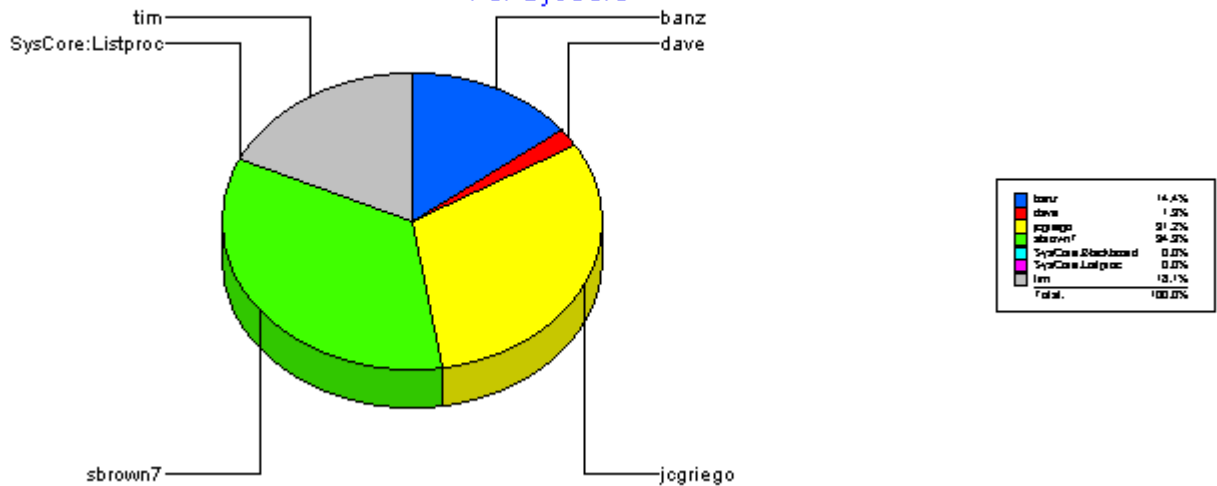

Avg of Each Ticket Resolved

For SysCore

Percentage of Sum of Tickets Resolved

For SysCore

SysDept

Total: 42

champ

Closed Total: 25