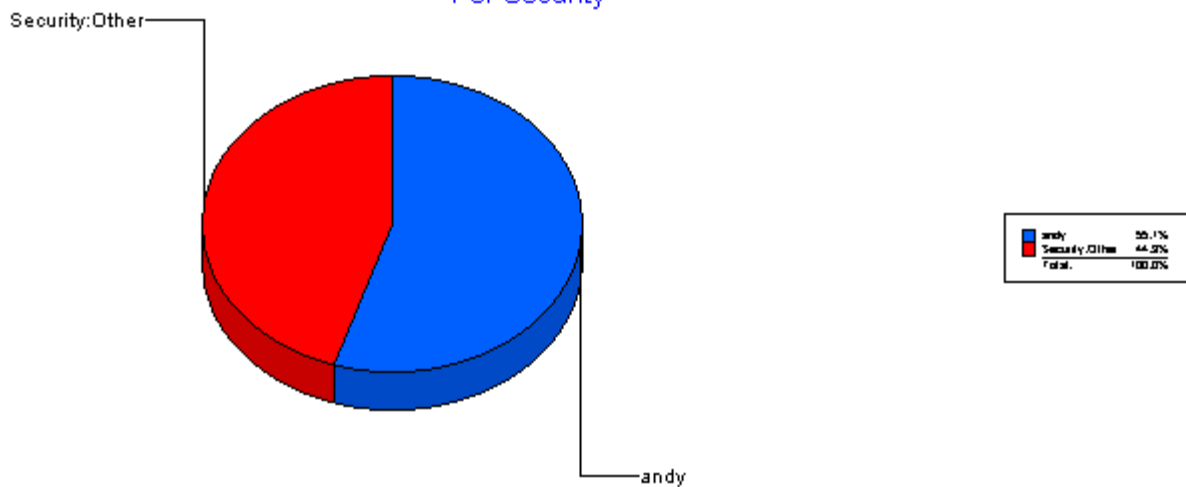

For Security

SysCore

		Total: 305			
SysCore:Blackboard		<u>Total:</u> 1			
Closed		<u>Total:</u> 1			
Ticket Number:	0000082850	02/05/2004	0		02/05/2004

Average time to ticket resolution for	SysCore:Blackb		0		
Maximum time to ticket resolution for	SysCore:Blackb		0		
Minimum time to ticket resolution for	SysCore:Blackb		0		
SysCore:Listproc		<u>Total:</u> 1			
Closed		<u>Total:</u> 1			
Ticket Number:	0000084393	02/22/2004	0	02/23/2004	03/01/2004