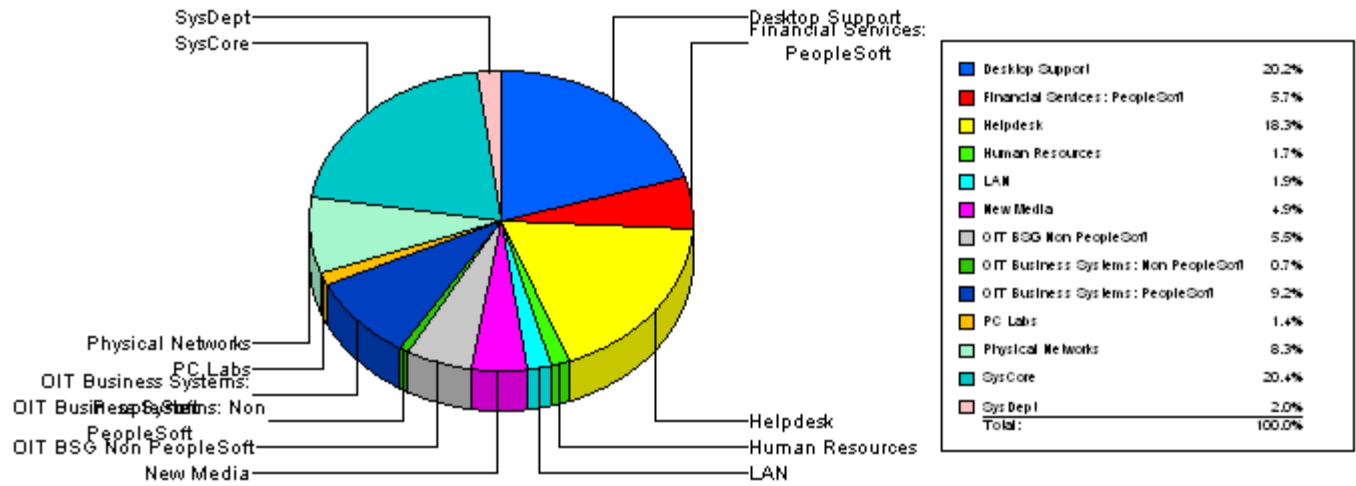

% of Sum of Tickets Resolved