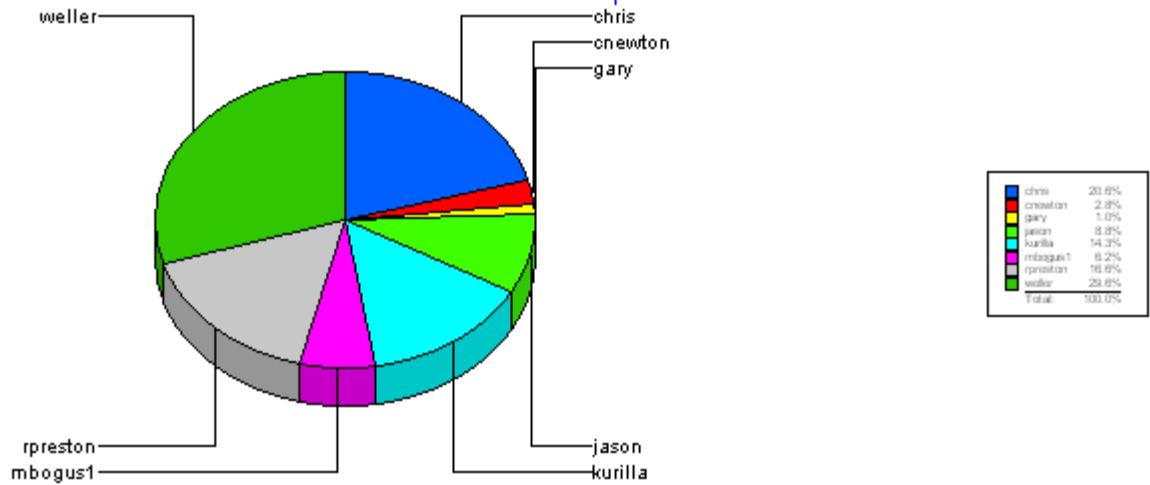

For Financial Services: PeopleSoft

**Percentage of Sum of Tickets Resolved**

For Financial Services: PeopleSoft

Helpdesk

Total: 649			
<b>HD:PeopleSoft</b>			
<b>Closed</b>		<u>Total:</u> 1	
Ticket Number: 0000080888	01/20/2004	0	01/20/2004
-----			
<b>Average time to ticket resolution for</b>	HD:PeopleSoft	<b>0</b>	
<b>Maximum time to ticket resolution for</b>	HD:PeopleSoft	<b>0</b>	
<b>Minimum time to ticket resolution for</b>	HD:PeopleSoft	<b>0</b>	
<hr/>			
<b>HD:Tape_Changes</b>			
<b>Closed</b>		<u>Total:</u> 5	
Ticket Number: 0000080837	01/18/2004	0	01/18/2004
Ticket Number: 0000080320	01/10/2004	0	01/10/2004
Ticket Number: 0000080336	01/11/2004	0	01/11/2004
Ticket Number: 0000079848	01/03/2004	0	01/03/2004
Ticket Number: 0000079859	01/04/2004	0	01/04/2004
-----			
<b>Average time to ticket resolution for</b>	HD:Tape_Chan	<b>0</b>	
<b>Maximum time to ticket resolution for</b>	HD:Tape_Chan	<b>0</b>	
<b>Minimum time to ticket resolution for</b>	HD:Tape_Chan	<b>0</b>	
<hr/>			