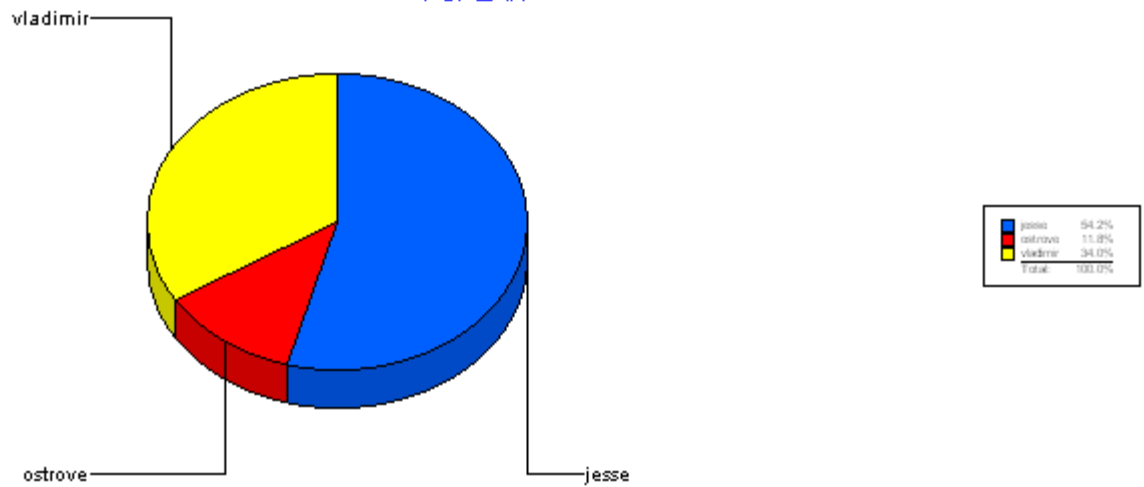

Percentage of Sum of Tickets Resolved

For LAN