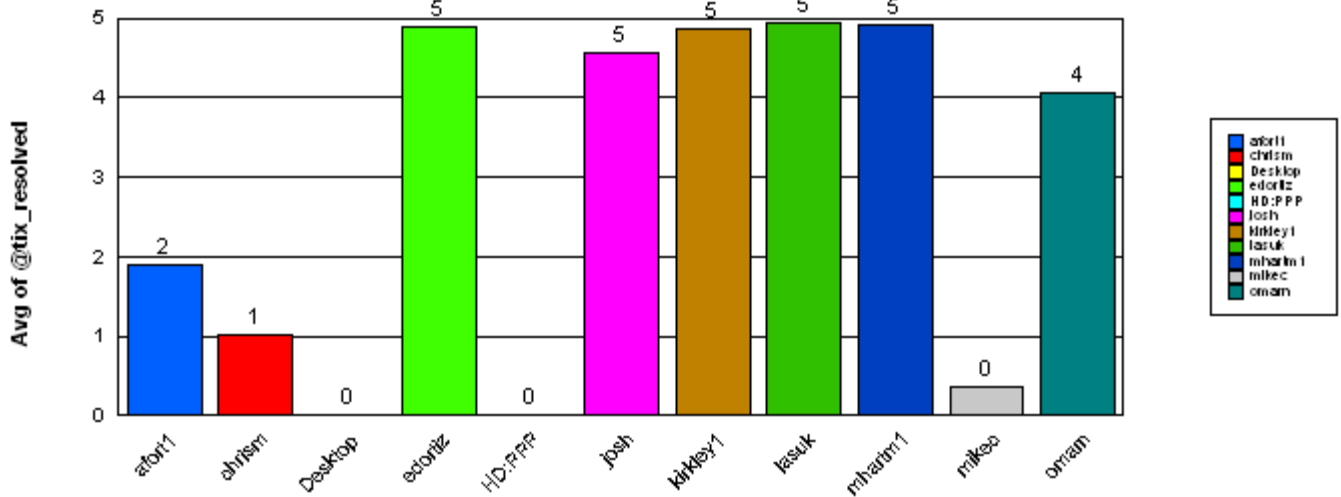

Desktop Support

Average time to ticket resolution for	Desktop Support	4
Maximum time to ticket resolution for	Desktop Support	24
Minimum time to ticket resolution for	Desktop Support	0

Avg of Each Ticket Resolved

For Desktop Support