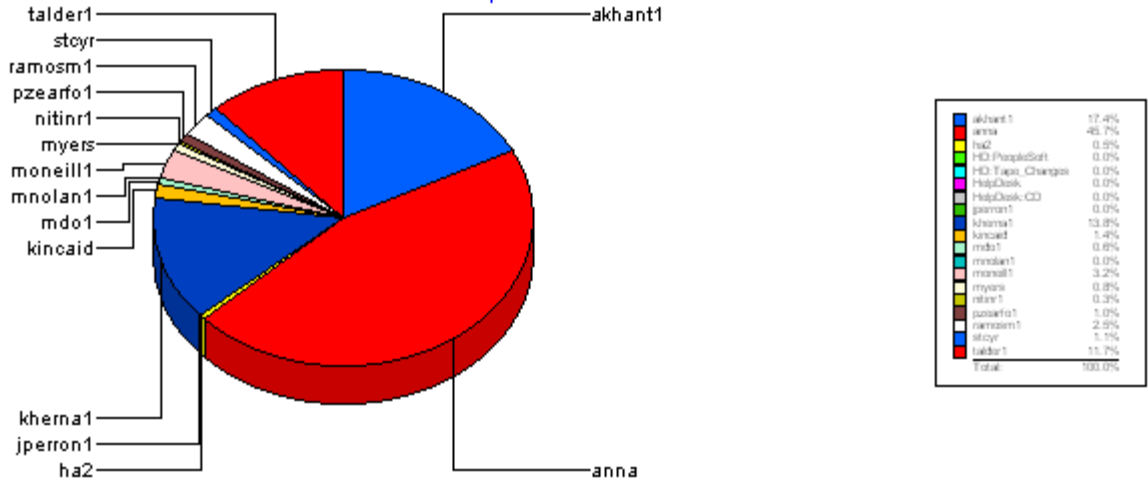

Percentage of Sum of Tickets Resolved
For Helpdesk