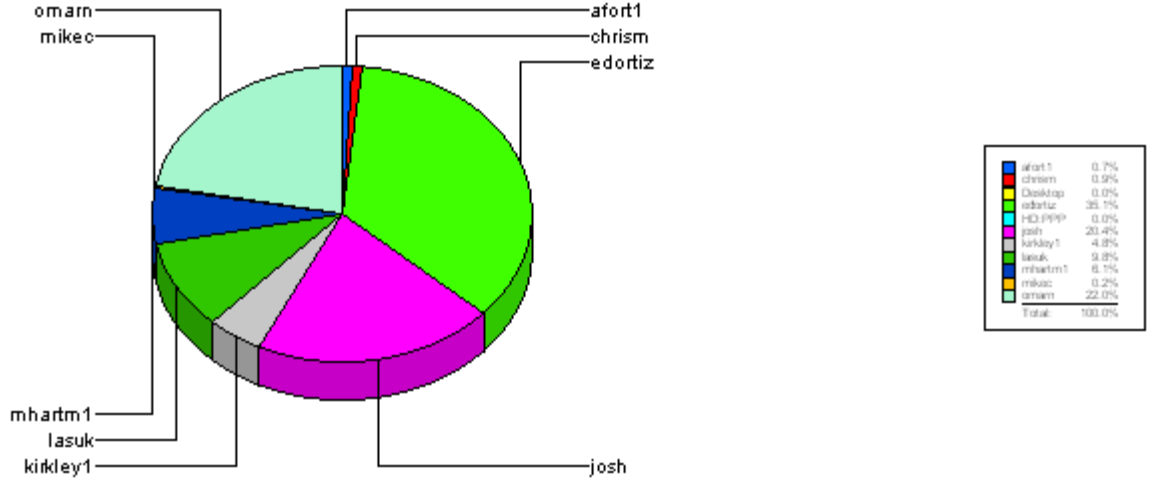

Percentage of Sum of Tickets Resolved

For Desktop Support