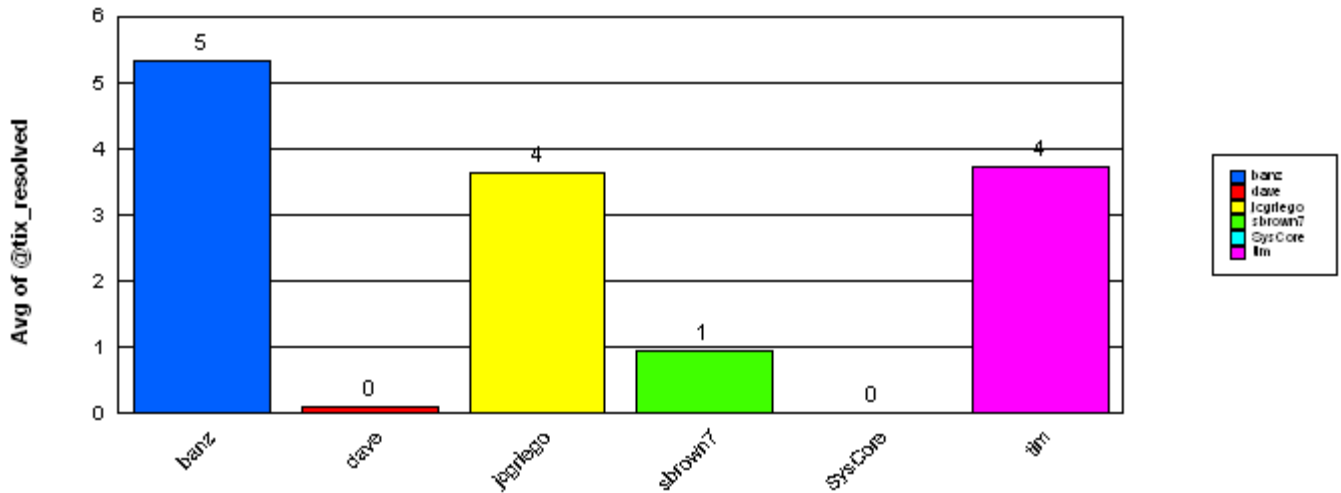

SysCore

Average time to ticket resolution for	SysCore	2
Maximum time to ticket resolution for	SysCore	20
Minimum time to ticket resolution for	SysCore	0

Avg of Each Ticket Resolved

For SysCore