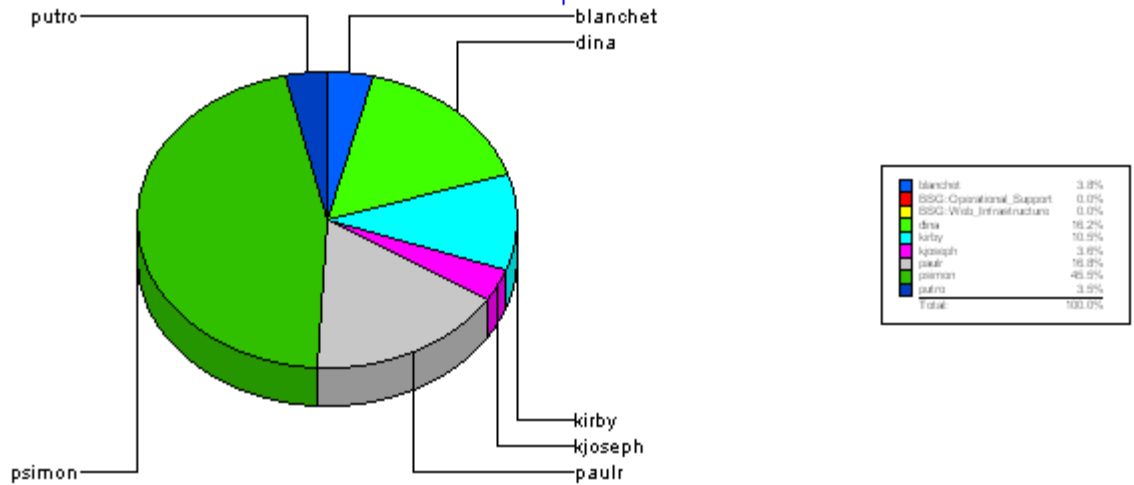

Percentage of Sum of Tickets Resolved

For OIT BSG Non PeopleSoft