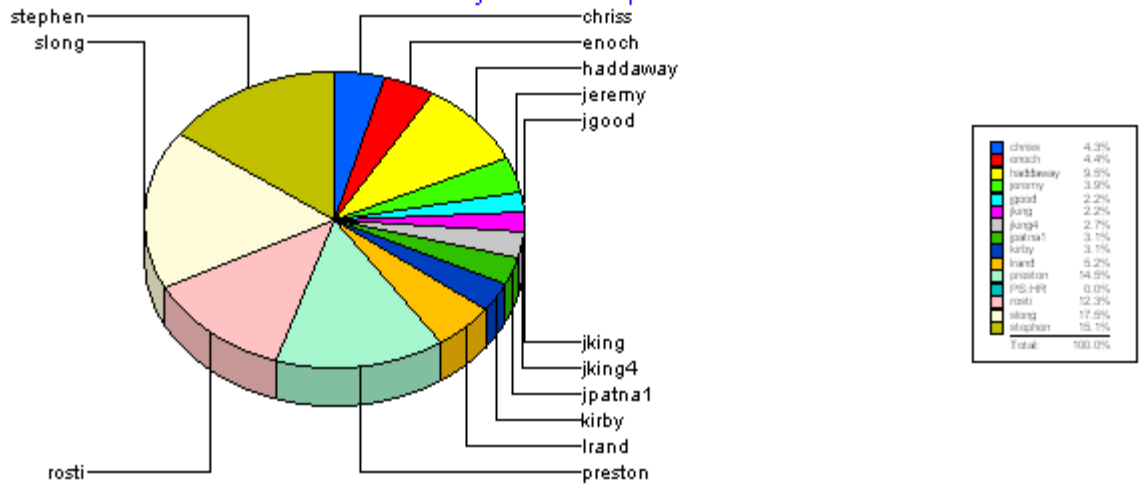

Percentage of Sum of Tickets Resolved

For OIT Business Systems: PeopleSoft