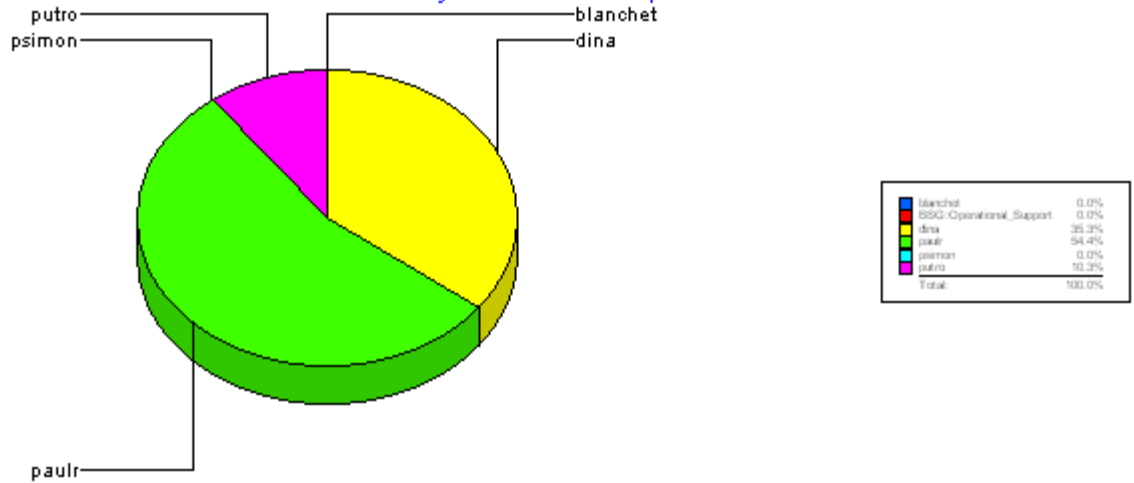

Percentage of Sum of Tickets Resolved

For OIT Business Systems: Non PeopleSoft