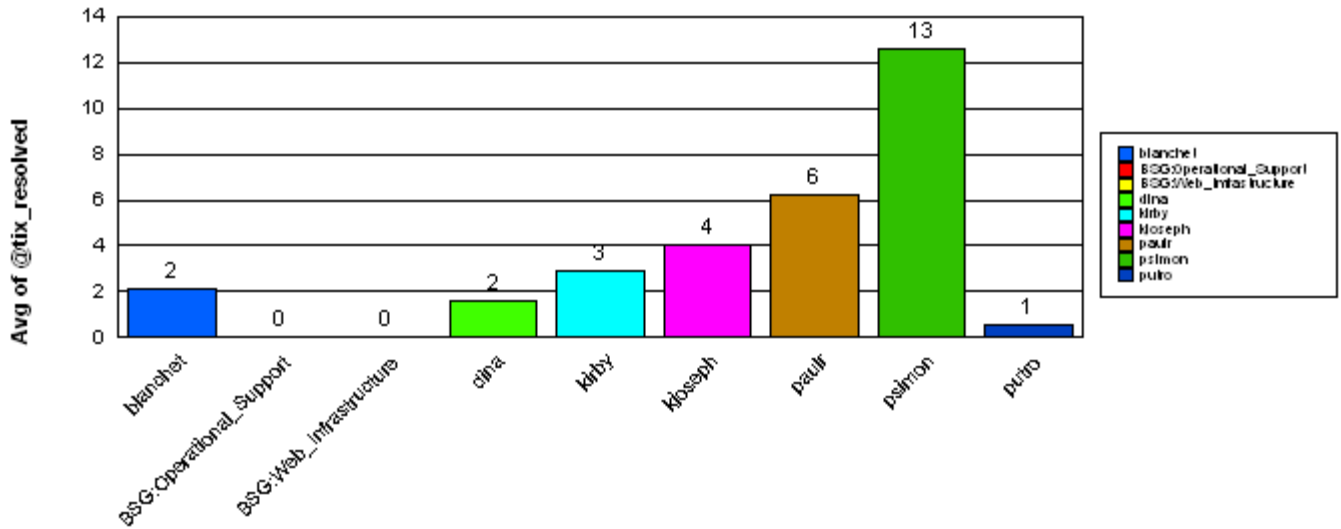

OIT BSG Non People

Average time to ticket resolution for	OIT BSG Non P	3
Maximum time to ticket resolution for	OIT BSG Non P	22
Minimum time to ticket resolution for	OIT BSG Non P	0

Avg of Each Ticket Resolved

For OIT BSG Non PeopleSoft