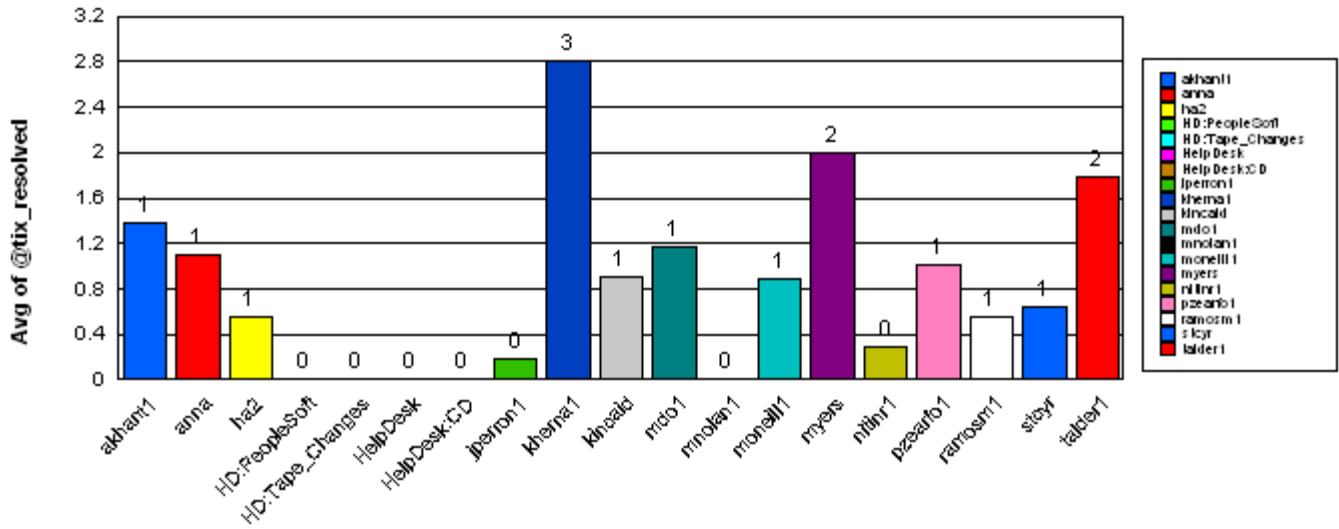

Helpdesk

Average time to ticket resolution for	Helpdesk	1
Maximum time to ticket resolution for	Helpdesk	17
Minimum time to ticket resolution for	Helpdesk	0

Avg of Each Ticket Resolved
For Helpdesk