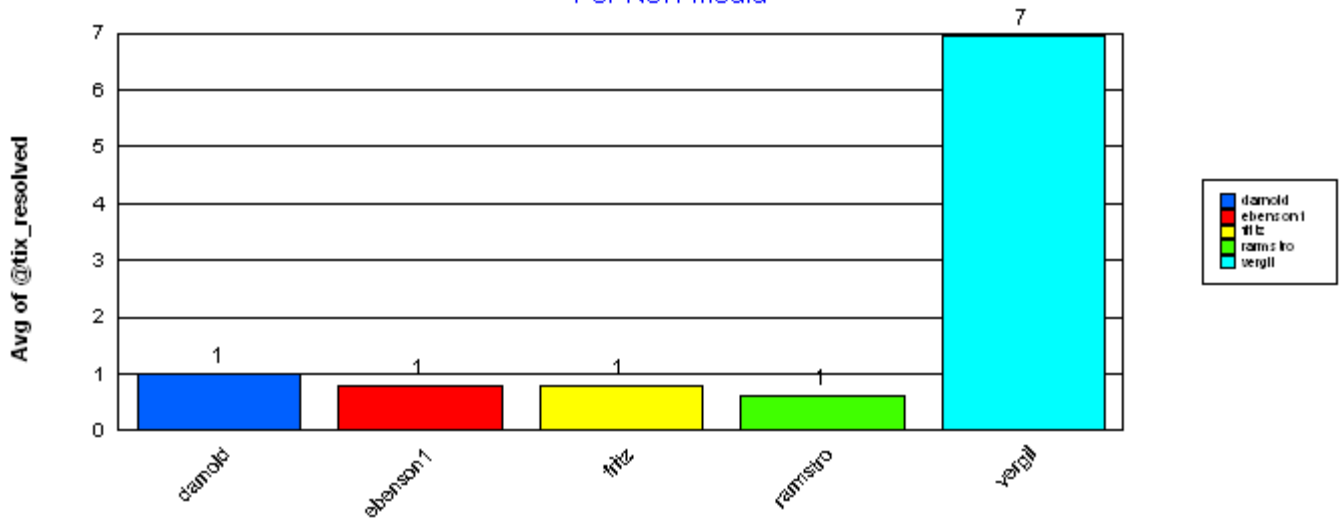

New Media

Average time to ticket resolution for	New Media	1
Maximum time to ticket resolution for	New Media	14
Minimum time to ticket resolution for	New Media	0

Avg of Each Ticket Resolved

For New Media