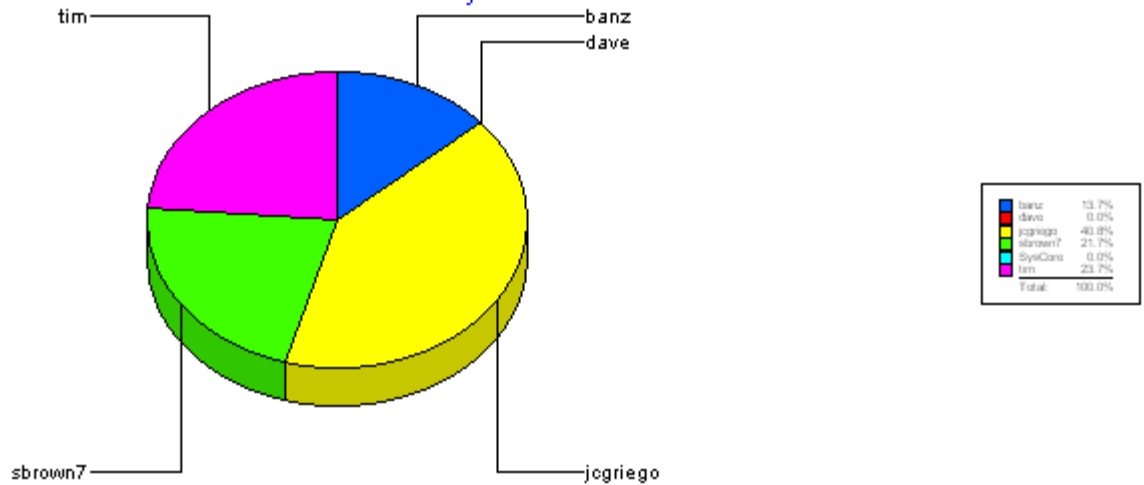

Percentage of Sum of Tickets Resolved

For SysCore