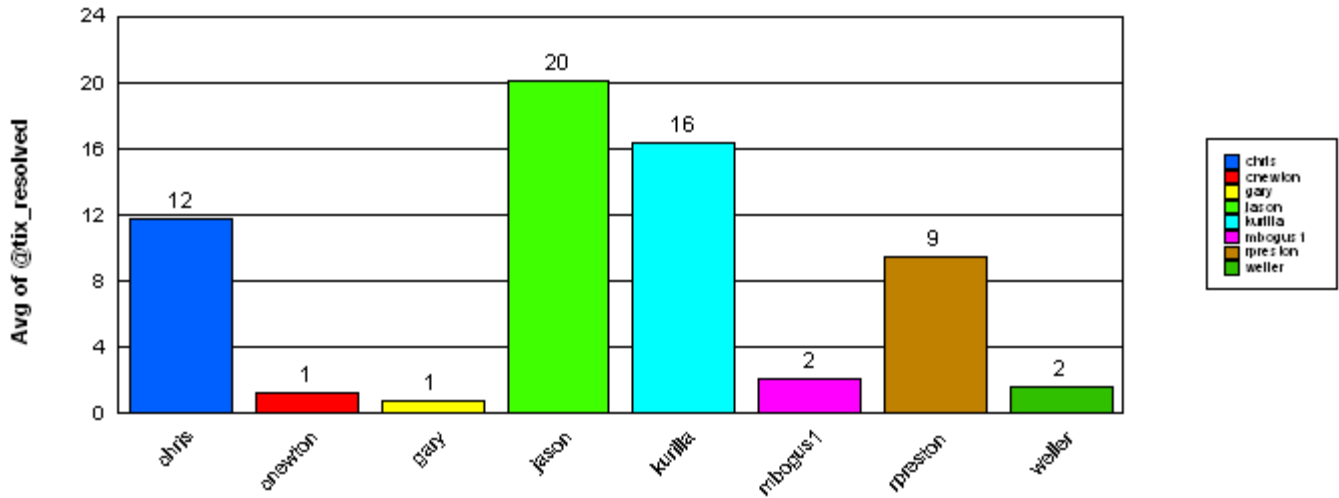

Financial Services: Peo

Average time to ticket resolution for	Financial Servi	3
Maximum time to ticket resolution for	Financial Servi	20
Minimum time to ticket resolution for	Financial Servi	0

Avg of Each Ticket Resolved

For Financial Services: PeopleSoft