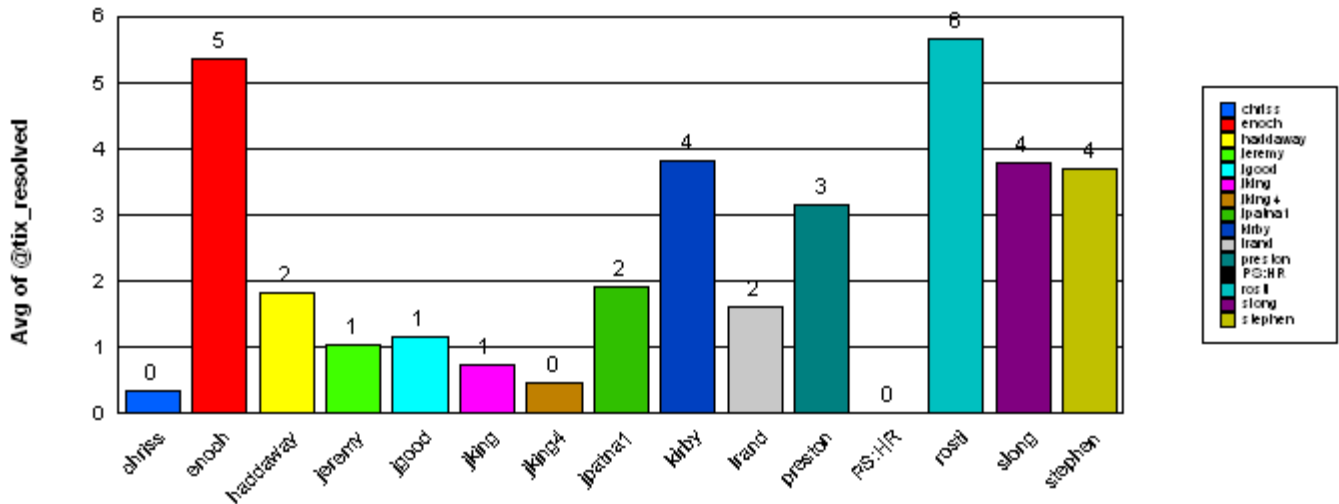

OIT Business Systems: P

Average time to ticket resolution for	OIT Business S	2
Maximum time to ticket resolution for	OIT Business S	22
Minimum time to ticket resolution for	OIT Business S	0

Avg of Each Ticket Resolved

For OIT Business Systems: PeopleSoft