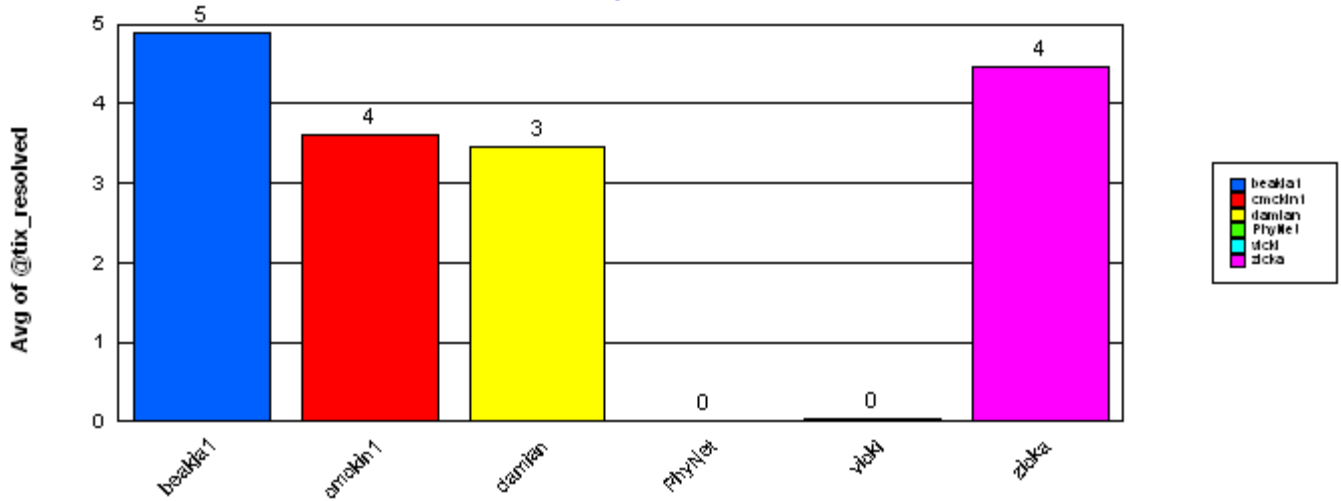

Physical Networks

Average time to ticket resolution for	Physical Networ	4
Maximum time to ticket resolution for	Physical Networ	28
Minimum time to ticket resolution for	Physical Networ	0

Avg of Each Ticket Resolved

For Physical Networks