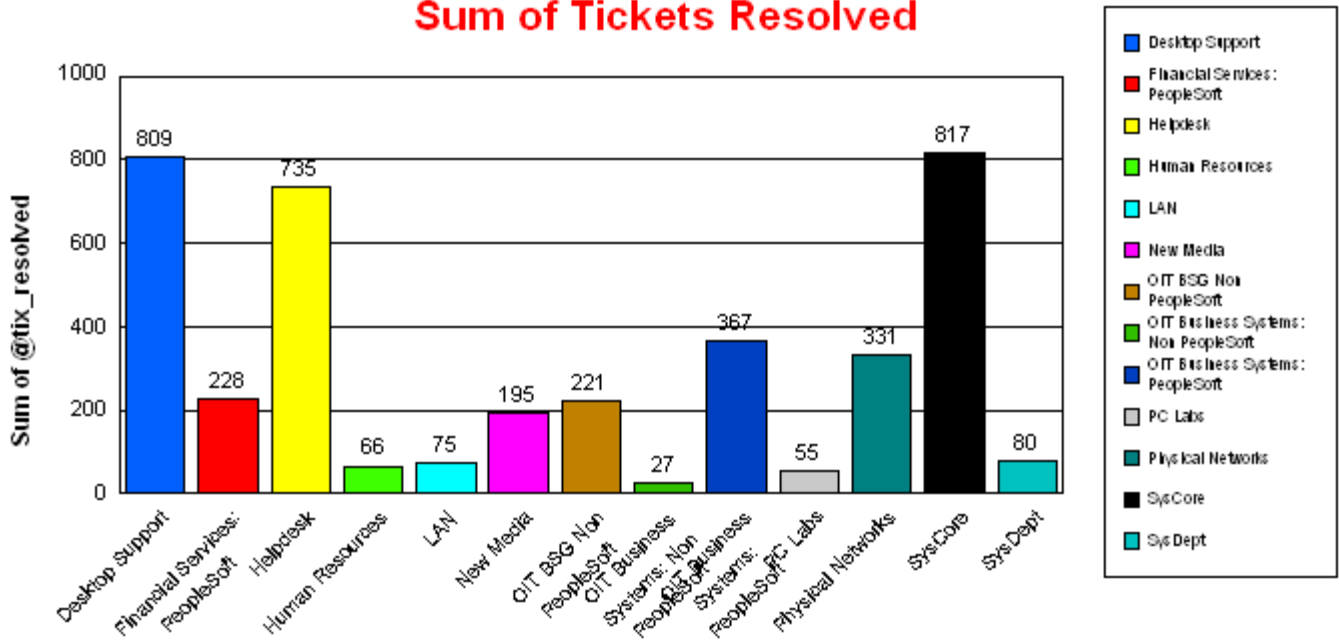

Sum of Tickets Resolved