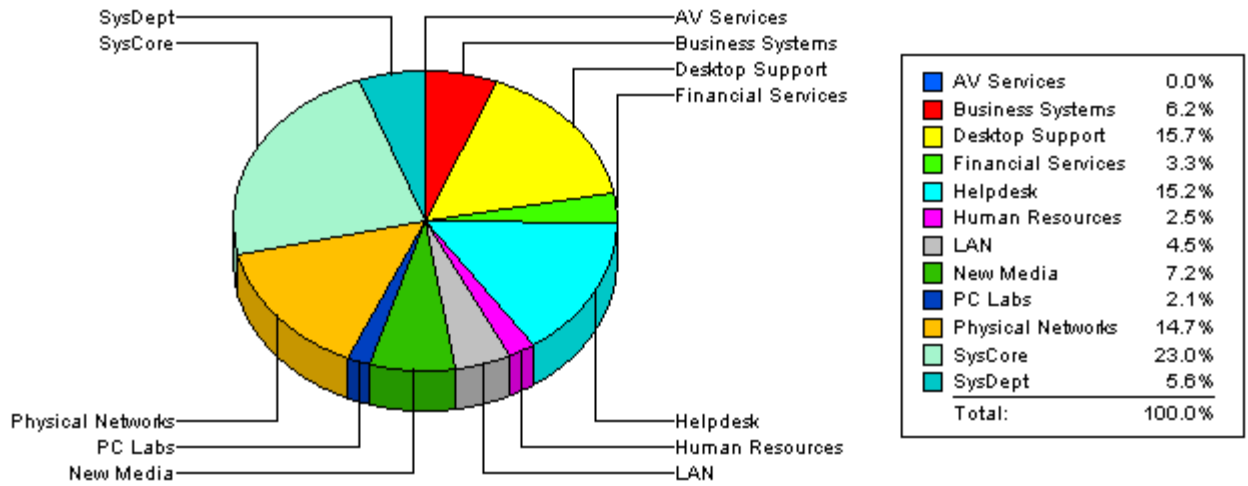

Avg of Each Ticket Resolved

Sum of Tickets Resolved

% of Sum of Tickets Resolved

AV Services

		Total:	1		
souder	Closed	Total:	1		
Ticket Number:	0000065810	07/10/2003		0	07/10/2003
-----		-----		-----	
Average time to ticket resolution for	souder			0	
Maximum time to ticket resolution for	souder			0	
Minimum time to ticket resolution for	souder			0	
-----		-----		-----	
Average time to ticket resolution for	AV Services			0	
Maximum time to ticket resolution for	AV Services			0	
Minimum time to ticket resolution for	AV Services			0	