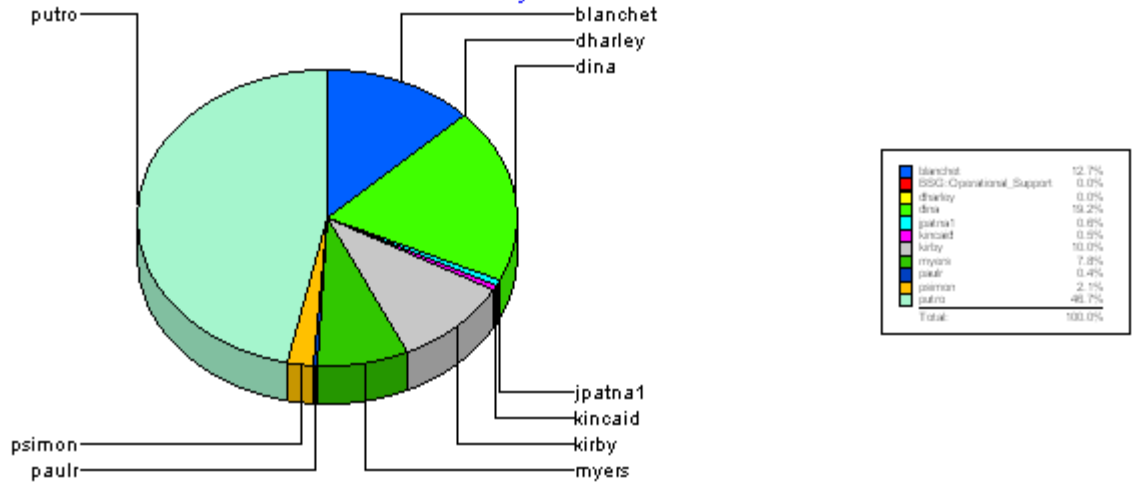

Percentage of Sum of Tickets Resolved
For Business Systems