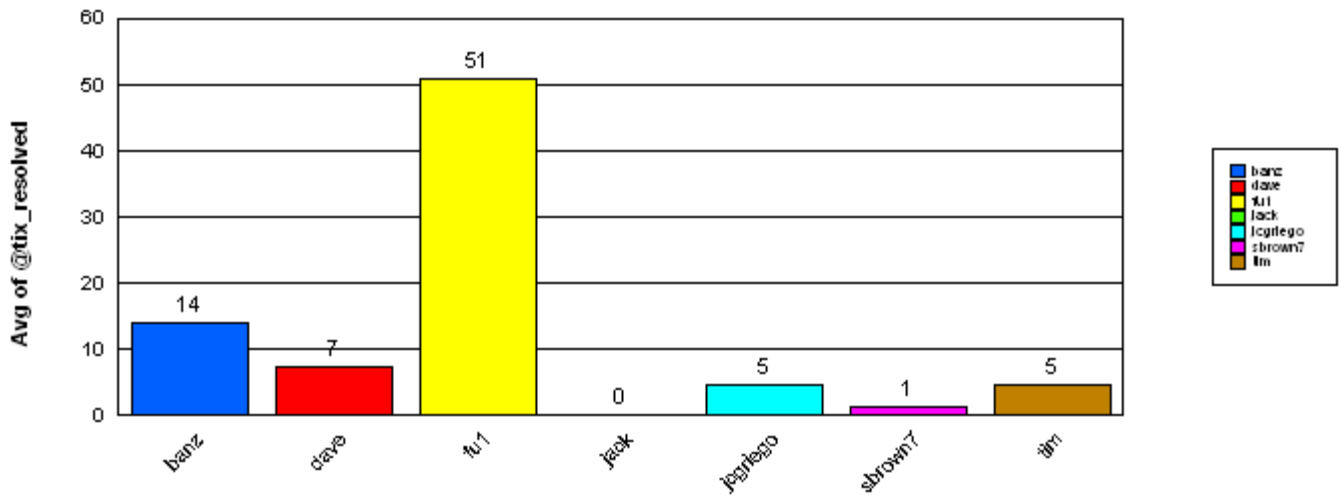

SysCore

Average time to ticket resolution for

SysCore

4

Maximum time to ticket resolution for

SysCore

63

Minimum time to ticket resolution for

SysCore

0

Avg of Each Ticket Resolved

For SysCore