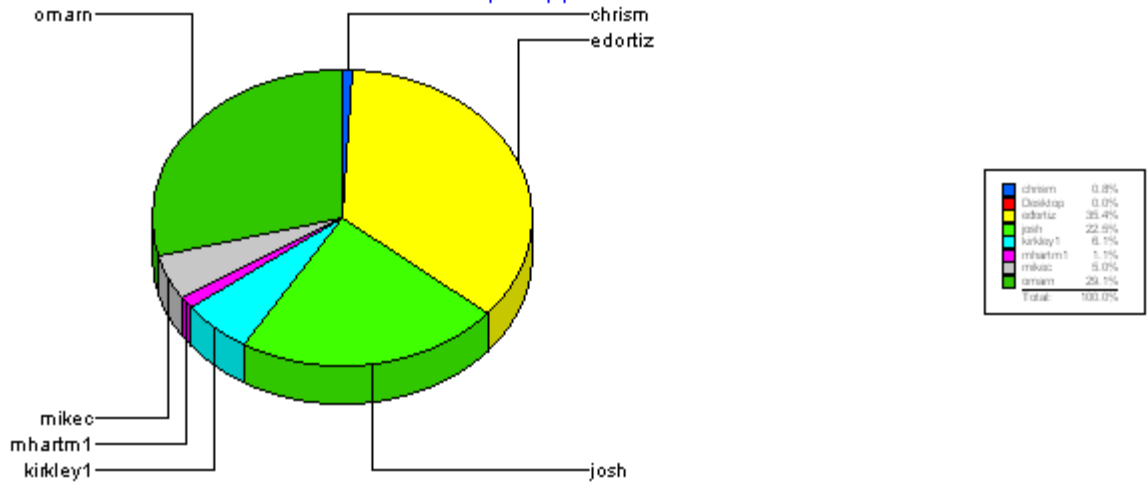

For Desktop Support

Percentage of Sum of Tickets Resolved

For Desktop Support

Financial Services

		<u>Total:</u>	5		
weller		<u>Total:</u>	5		
	Closed	<u>Total:</u>	5		
Ticket Number:	0000066218	07/17/2003	29		08/15/2003
Ticket Number:	0000066219	07/17/2003	29		08/15/2003
Ticket Number:	0000066401	07/22/2003	22		08/13/2003
Ticket Number:	0000066756	07/29/2003	17		08/15/2003
Ticket Number:	0000066761	07/29/2003	17		08/15/2003
-----				-----	
Average time to ticket resolution for	weller		23		
Maximum time to ticket resolution for	weller		29		
Minimum time to ticket resolution for	weller		17		