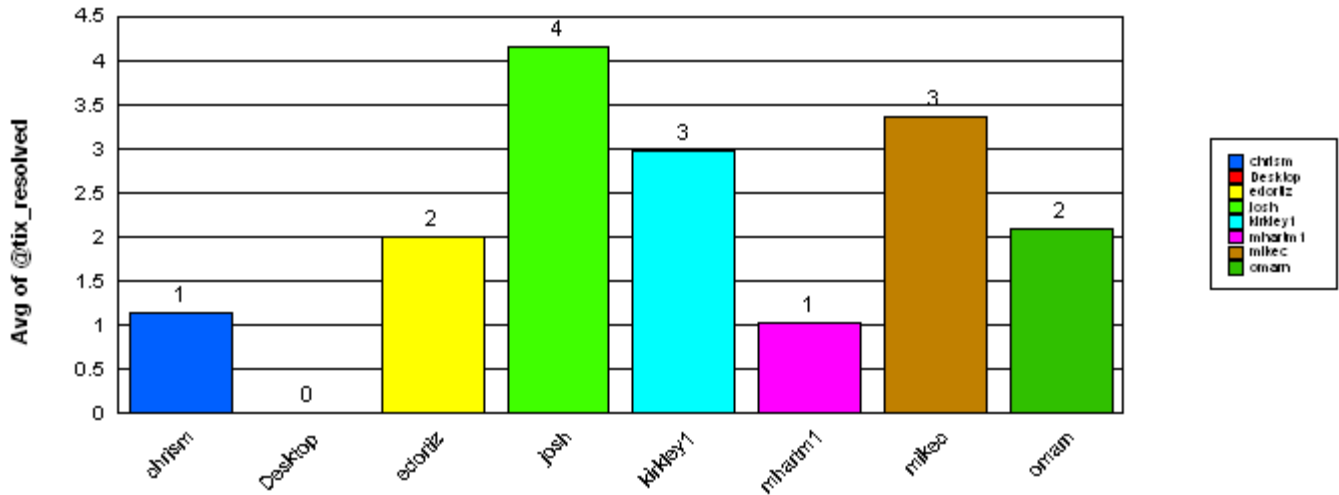

Desktop Support

Average time to ticket resolution for	Desktop Support	2
Maximum time to ticket resolution for	Desktop Support	63
Minimum time to ticket resolution for	Desktop Support	0

Avg of Each Ticket Resolved

For Desktop Support