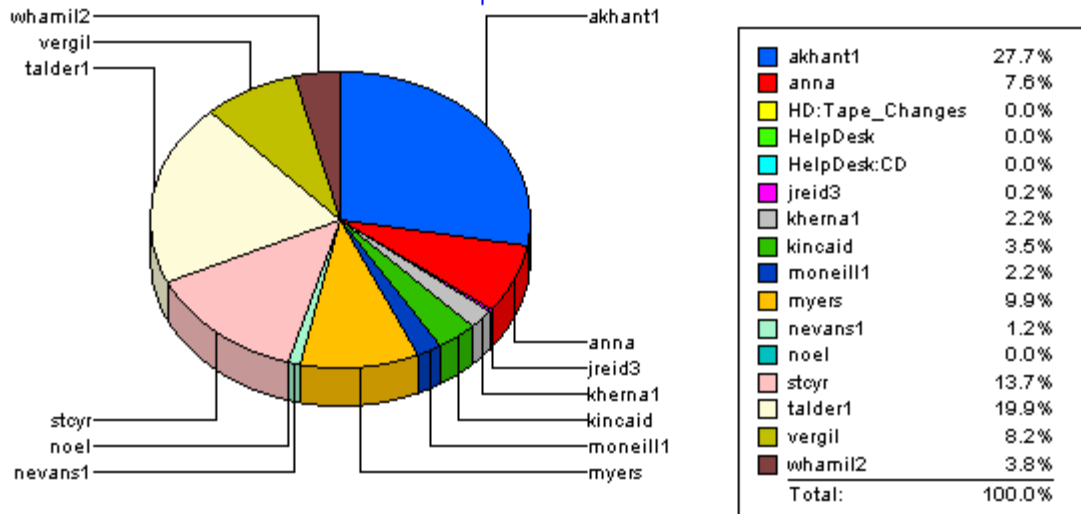

Avg of Each Ticket Resolved

For Helpdesk

Percentage of Sum of Tickets Resolved

For Helpdesk

Human Resources

		<u>Total:</u>	4		
mcnamara		<u>Total:</u>	4		
Closed		<u>Total:</u>	4		
Ticket Number:	0000066704	07/28/2003	0		07/28/2003
Ticket Number:	0000066771	07/30/2003	14		08/13/2003
Ticket Number:	0000066044	07/15/2003	70	09/23/2003	09/29/2003
Ticket Number:	0000066343	07/21/2003	1		07/22/2003
-----		-----	-----		
Average time to ticket resolution for		mcnamara	21		
Maximum time to ticket resolution for		mcnamara	70		
Minimum time to ticket resolution for		mcnamara	0		
-----		-----	-----		