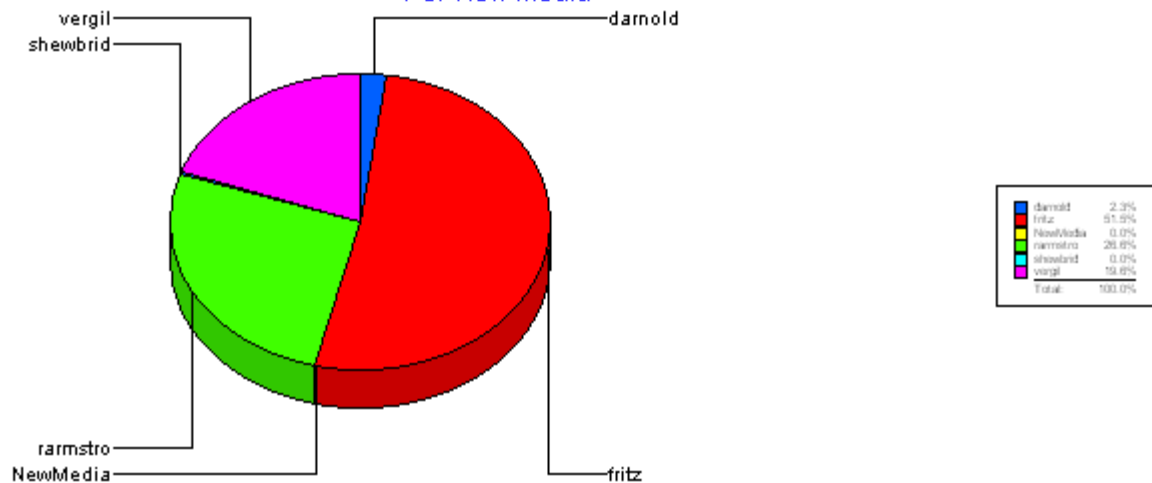

For New Media

PC Labs

Total: 30

PCLabs

Closed

Total: 11

Total: 11

Ticket Number:	0000066871	07/31/2003	0	07/31/2003
Ticket Number:	0000066872	07/31/2003	0	07/31/2003
Ticket Number:	0000066873	07/31/2003	0	07/31/2003
Ticket Number:	0000066875	07/31/2003	0	07/31/2003
Ticket Number:	0000066905	07/31/2003	0	07/31/2003
Ticket Number:	0000066906	07/31/2003	0	07/31/2003
Ticket Number:	0000066904	07/31/2003	0	07/31/2003
Ticket Number:	0000066878	07/31/2003	0	07/31/2003
Ticket Number:	0000066874	07/31/2003	0	07/31/2003
Ticket Number:	0000066869	07/31/2003	0	07/31/2003
Ticket Number:	0000066870	07/31/2003	0	07/31/2003