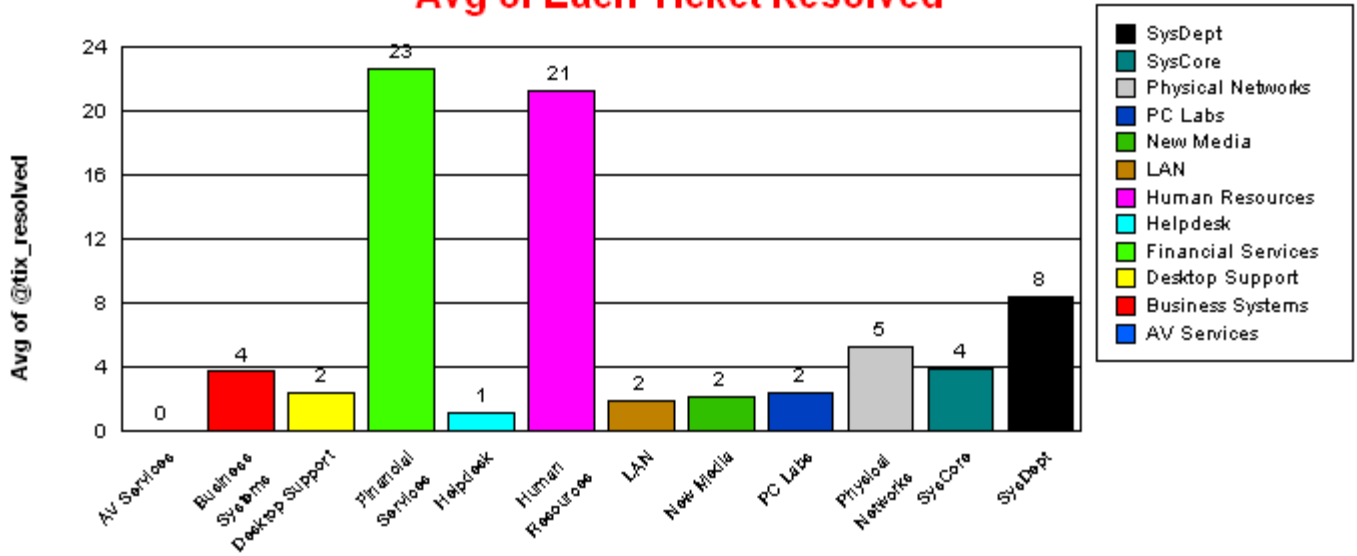

Avg of Each Ticket Resolved

Sum of Tickets Resolved

% of Sum of Tickets Resolved

AV Services

		Total:	1		
souder	Closed	Total:	1		
Ticket Number:	0000065810	07/10/2003		0	07/10/2003
-----		-----		-----	
Average time to ticket resolution for	souder			0	
Maximum time to ticket resolution for	souder			0	
Minimum time to ticket resolution for	souder			0	
-----		-----		-----	
Average time to ticket resolution for	AV Services			0	
Maximum time to ticket resolution for	AV Services			0	
Minimum time to ticket resolution for	AV Services			0	