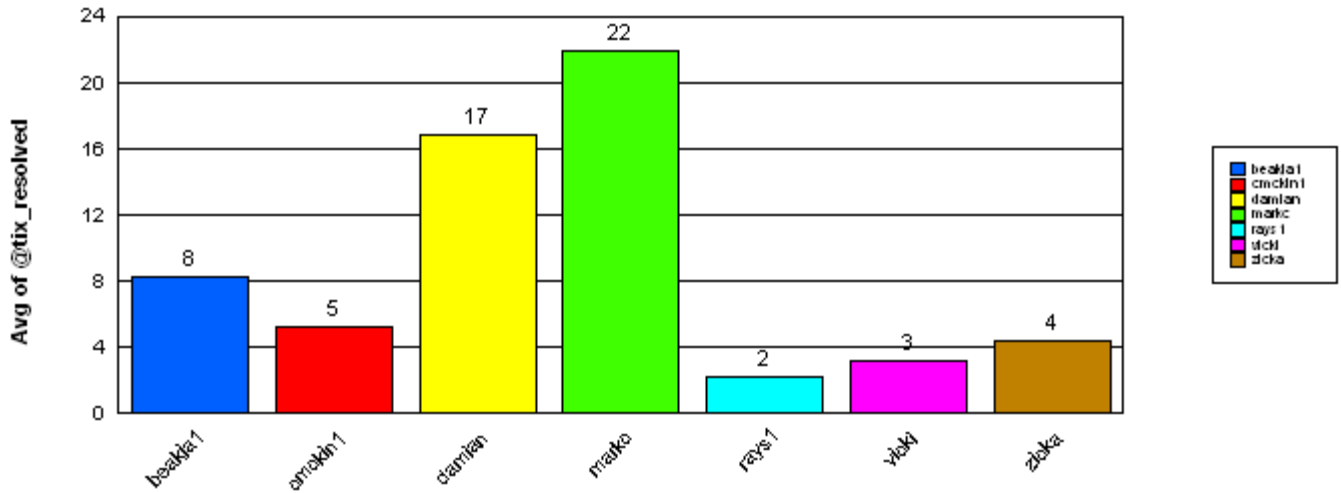

Physical Networks

Average time to ticket resolution for	Physical Networ	5
Maximum time to ticket resolution for	Physical Networ	48
Minimum time to ticket resolution for	Physical Networ	0

Avg of Each Ticket Resolved

For Physical Networks