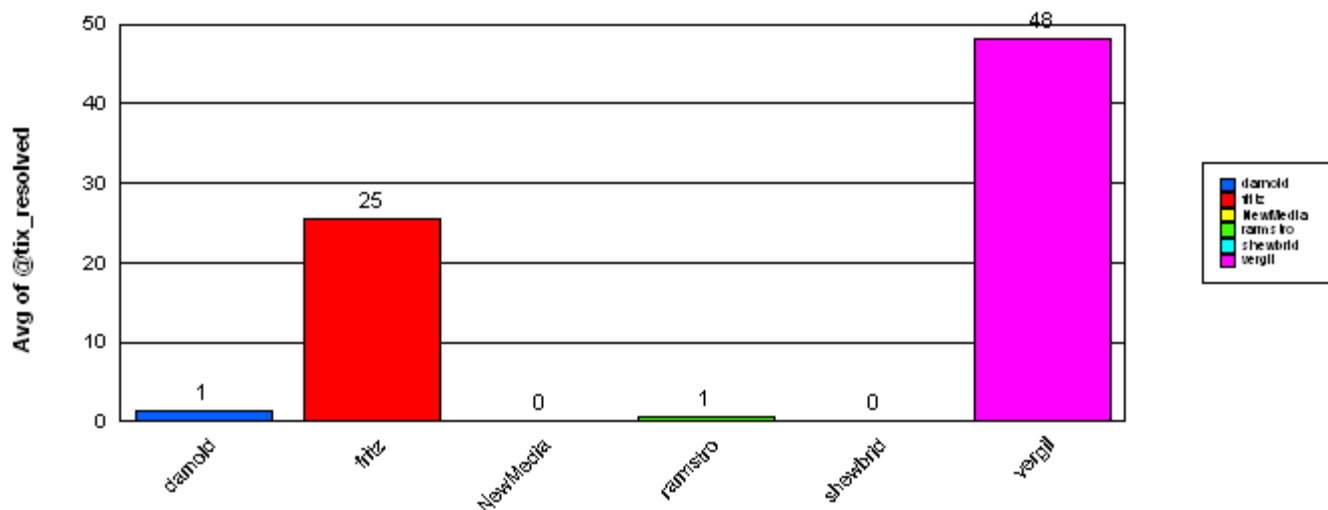

New Media

Average time to ticket resolution for	New Media	2
Maximum time to ticket resolution for	New Media	68
Minimum time to ticket resolution for	New Media	0

Avg of Each Ticket Resolved

For New Media