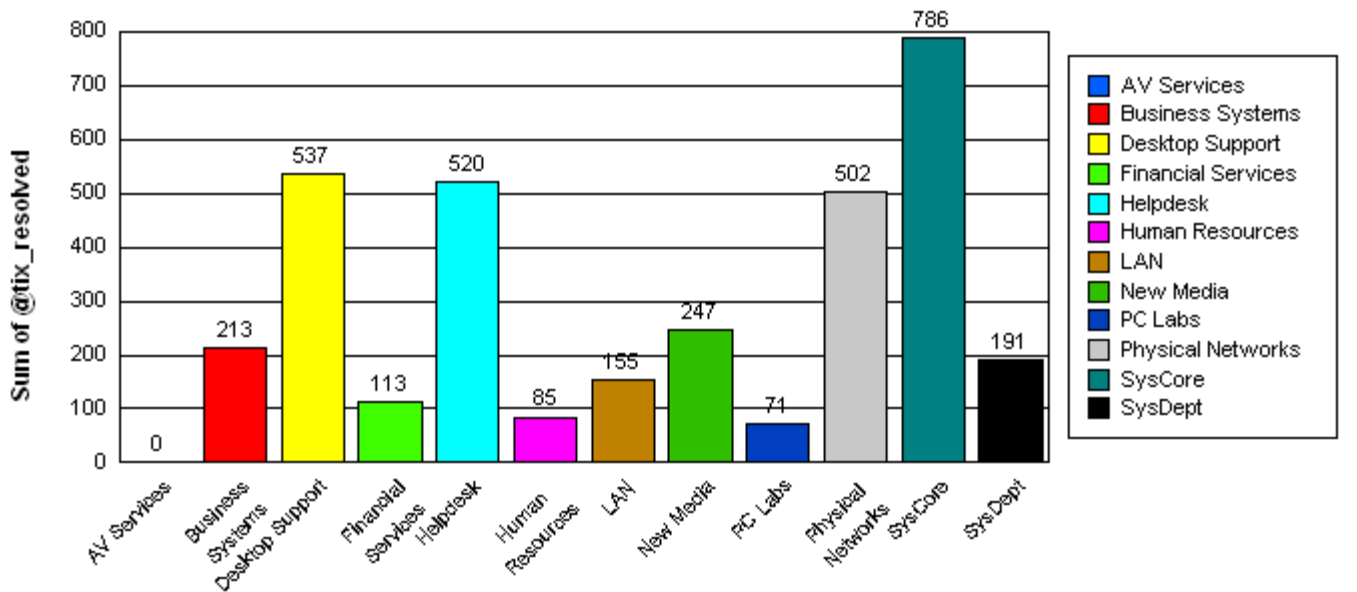

Avg of Each Ticket Resolved

Sum of Tickets Resolved

% of Sum of Tickets Resolved

AV Services

		Total:	1		
souder	Closed	Total:	1		
Ticket Number:	0000065810	07/10/2003		0	07/10/2003
-----		-----		-----	
Average time to ticket resolution for	souder			0	
Maximum time to ticket resolution for	souder			0	
Minimum time to ticket resolution for	souder			0	
-----		-----		-----	
Average time to ticket resolution for	AV Services			0	
Maximum time to ticket resolution for	AV Services			0	
Minimum time to ticket resolution for	AV Services			0	