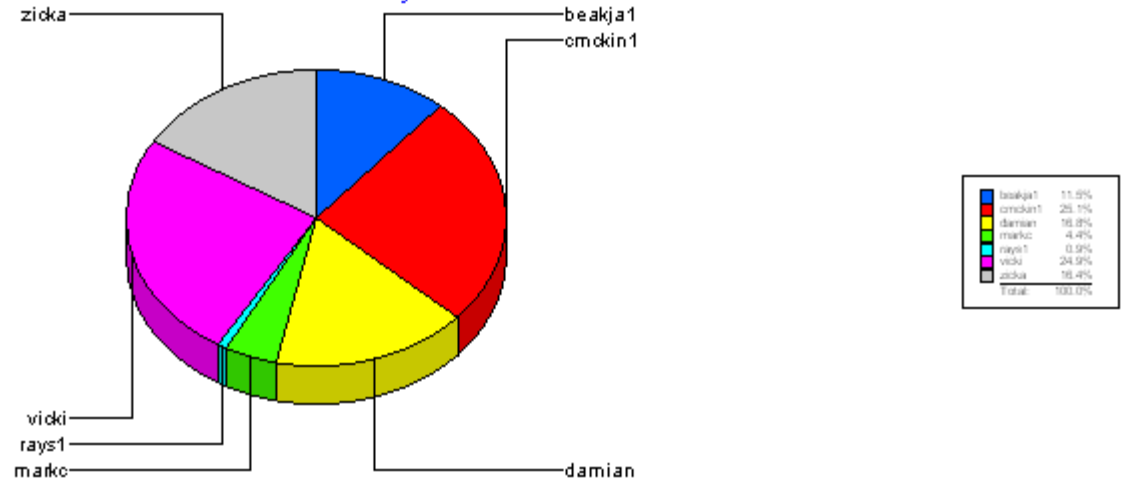

Percentage of Sum of Tickets Resolved

For Physical Networks