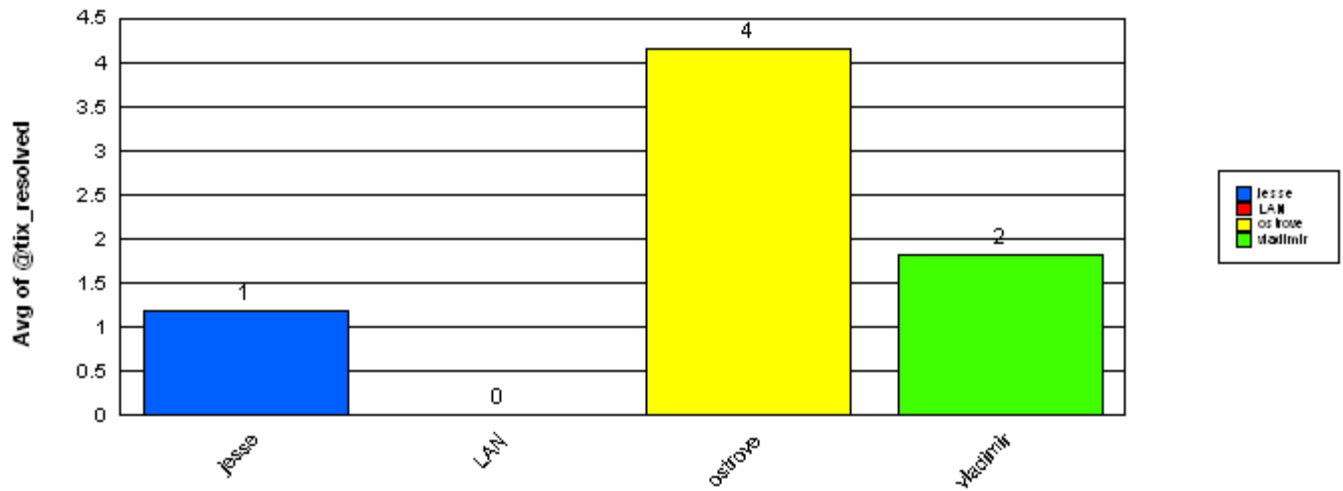

LAN

Average time to ticket resolution for	LAN	2
Maximum time to ticket resolution for	LAN	48
Minimum time to ticket resolution for	LAN	0

Avg of Each Ticket Resolved

For LAN