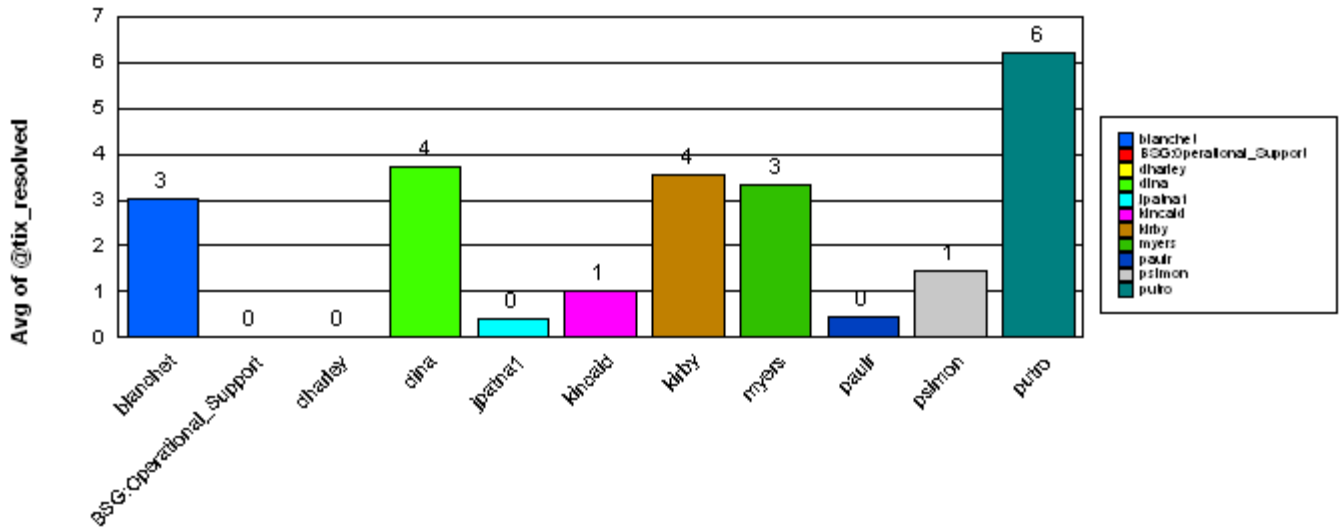

Business Systems

Average time to ticket resolution for	Business System	4
Maximum time to ticket resolution for	Business System	72
Minimum time to ticket resolution for	Business System	0

Avg of Each Ticket Resolved
For Business Systems