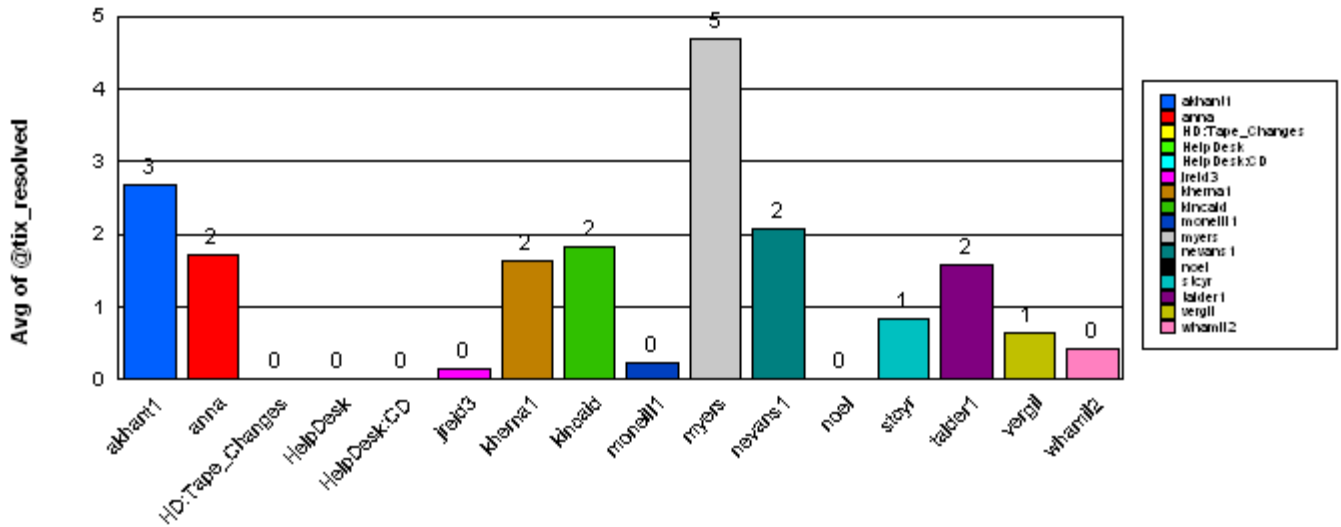

Helpdesk

Average time to ticket resolution for	Helpdesk	1
Maximum time to ticket resolution for	Helpdesk	20
Minimum time to ticket resolution for	Helpdesk	0

Avg of Each Ticket Resolved

For Helpdesk