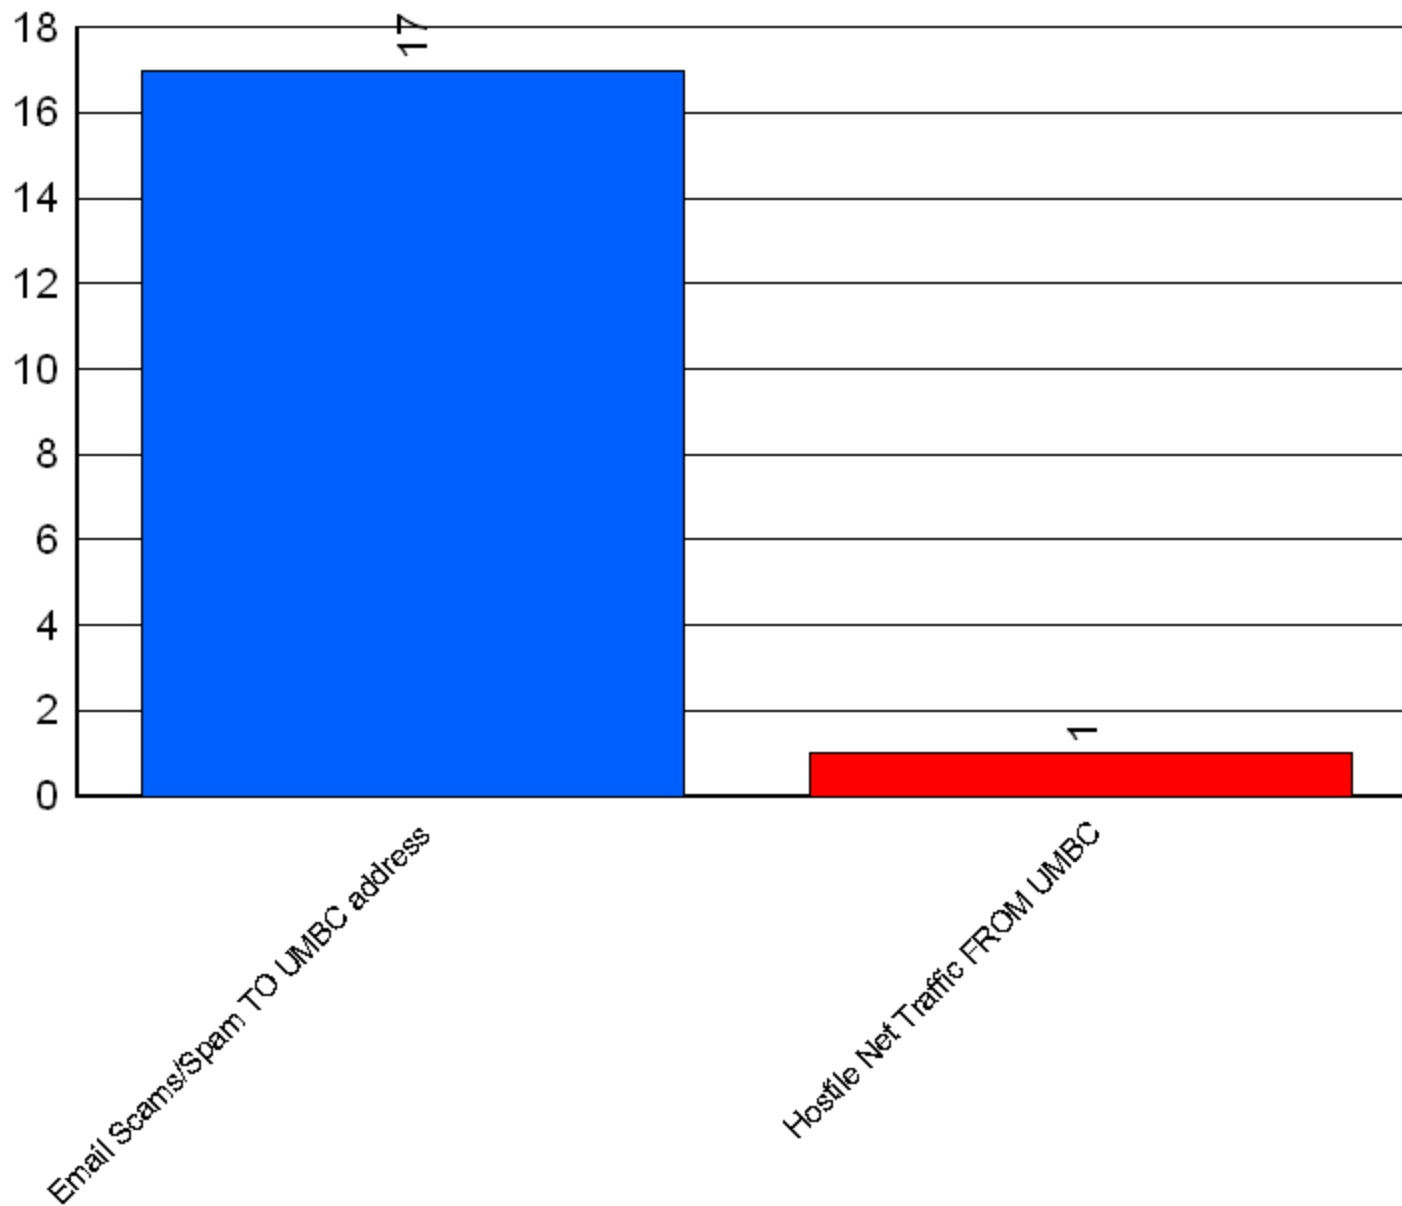

Summary: Security and Request Types

<u>Ticket Number</u>	<u>Status</u>	<u>Create Date</u>	<u>Modified Date</u>	<u>Last Modified By</u>
Security				
Email Scams/Spam TO UMBC address				
0000094632	Closed	7/1/2004 1:26:41AM	7/1/2004 12:07:56PM	sziacl
0000094812	Closed	7/2/2004 3:56:36PM	7/6/2004 10:32:51AM	sziacl
0000095357	Closed	7/8/2004 5:52:20PM	7/15/2004 6:00:07AM	AR_ESCALATOR
0000095359	Closed	7/8/2004 6:12:25PM	8/2/2004 6:00:06AM	AR_ESCALATOR
0000095400	Closed	7/9/2004 11:45:35AM	7/22/2004 6:00:05AM	AR_ESCALATOR
0000095533	Closed	7/12/2004 10:55:05AM	7/27/2004 6:00:05AM	AR_ESCALATOR
0000096040	Closed	7/17/2004 3:51:21PM	7/19/2004 10:22:34AM	sziacl
0000096099	Closed	7/19/2004 9:10:59AM	7/26/2004 6:00:18AM	AR_ESCALATOR
0000096091	Closed	7/19/2004 8:32:57AM	7/19/2004 10:23:22AM	sziacl
0000096101	Closed	7/19/2004 9:12:13AM	7/26/2004 6:00:18AM	AR_ESCALATOR
0000096134	Closed	7/19/2004 12:10:49PM	7/19/2004 1:30:54PM	sziacl
0000096146	Resolved	7/19/2004 1:21:26PM	7/29/2004 11:48:35AM	sziacl
0000096321	Closed	7/21/2004 9:45:23AM	7/27/2004 6:00:10AM	AR_ESCALATOR
0000096330	Closed	7/21/2004 11:18:34AM	7/27/2004 6:00:10AM	AR_ESCALATOR
0000096503	Resolved	7/23/2004 2:05:56PM	7/29/2004 11:53:27AM	sziacl
0000096660	Closed	7/27/2004 4:13:18AM	7/27/2004 11:50:03AM	sziacl
0000096838	Closed	7/29/2004 4:26:19AM	7/29/2004 11:46:10AM	sziacl
Total No. of Tix [Email Scams/Spam TO UMBC address]: 17				
Hostile Net Traffic FROM UMBC				
0000094878	Closed	7/5/2004 8:56:12PM	7/12/2004 6:00:08AM	AR_ESCALATOR
Total No. of Tix [Hostile Net Traffic FROM UMBC]: 1				
Total No. of Tix [Security]: 18				