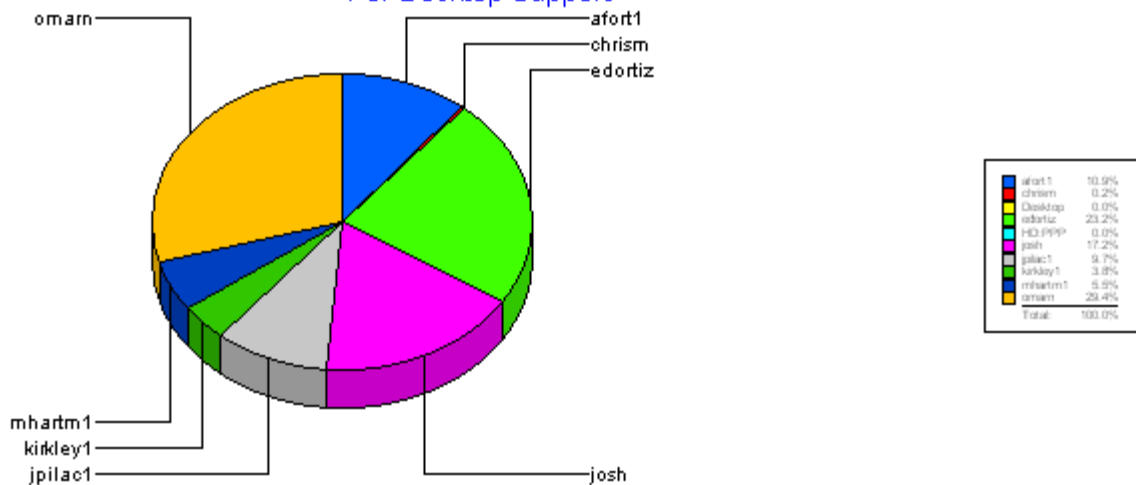

For Desktop Support

Percentage of Sum of Tickets Resolved

For Desktop Support

Helpdesk

		<u>Total:</u>	547	
HD:Tape_Changes		<u>Total:</u>	3	
Closed		<u>Total:</u>	3	
Ticket Number:	0000064677	06/18/2003	0	06/18/2003
Ticket Number:	0000065184	06/28/2003	0	06/28/2003
Ticket Number:	0000064816	06/21/2003	0	06/21/2003
-----		-----	-----	-----
Average time to ticket resolution for		HD:Tape_Chan	0	
Maximum time to ticket resolution for		HD:Tape_Chan	0	
Minimum time to ticket resolution for		HD:Tape_Chan	0	
<hr/>		<hr/>	<hr/>	<hr/>
HelpDesk		<u>Total:</u>	36	
Closed		<u>Total:</u>	36	
Ticket Number:	0000064814	06/21/2003	0	06/21/2003
Ticket Number:	0000064841	06/22/2003	0	06/22/2003
Ticket Number:	0000064845	06/22/2003	0	06/22/2003
Ticket Number:	0000064844	06/22/2003	0	06/22/2003
Ticket Number:	0000064938	06/24/2003	0	06/24/2003
Ticket Number:	0000064911	06/23/2003	0	06/23/2003
Ticket Number:	0000064959	06/24/2003	0	06/24/2003
Ticket Number:	0000065182	06/28/2003	0	06/28/2003
Ticket Number:	0000065176	06/27/2003	0	06/27/2003
Ticket Number:	0000065139	06/27/2003	0	06/27/2003
Ticket Number:	0000064819	06/21/2003	0	06/21/2003
Ticket Number:	0000064434	06/13/2003	0	06/13/2003
Ticket Number:	0000064374	06/12/2003	0	06/12/2003
Ticket Number:	0000064474	06/15/2003	0	06/15/2003
Ticket Number:	0000064476	06/15/2003	0	06/15/2003
Ticket Number:	0000064411	06/13/2003	0	06/13/2003
Ticket Number:	0000064435	06/13/2003	0	06/13/2003
Ticket Number:	0000064325	06/12/2003	0	06/12/2003
Ticket Number:	0000064241	06/11/2003	0	06/11/2003
Ticket Number:	0000063669	06/01/2003	0	06/01/2003
Ticket Number:	0000063661	06/01/2003	0	06/01/2003
Ticket Number:	0000063760	06/03/2003	0	06/03/2003
Ticket Number:	0000064079	06/09/2003	0	06/09/2003
Ticket Number:	0000064088	06/09/2003	0	06/09/2003
Ticket Number:	0000064412	06/13/2003	0	06/13/2003
Ticket Number:	0000064027	06/08/2003	0	06/08/2003
Ticket Number:	0000064012	06/07/2003	0	06/07/2003
Ticket Number:	0000064003	06/06/2003	0	06/06/2003
Ticket Number:	0000063932	06/05/2003	0	06/05/2003
Ticket Number:	0000063931	06/05/2003	0	06/05/2003
Ticket Number:	0000063783	06/03/2003	0	06/03/2003
Ticket Number:	0000064102	06/09/2003	0	06/09/2003
Ticket Number:	0000063745	06/03/2003	0	06/03/2003
Ticket Number:	0000063749	06/03/2003	0	06/03/2003
Ticket Number:	0000063659	06/01/2003	0	06/01/2003
Ticket Number:	0000063662	06/01/2003	0	06/01/2003
-----		-----	-----	-----
Average time to ticket resolution for		HelpDesk	0	
Maximum time to ticket resolution for		HelpDesk	0	
Minimum time to ticket resolution for		HelpDesk	0	
<hr/>		<hr/>	<hr/>	<hr/>