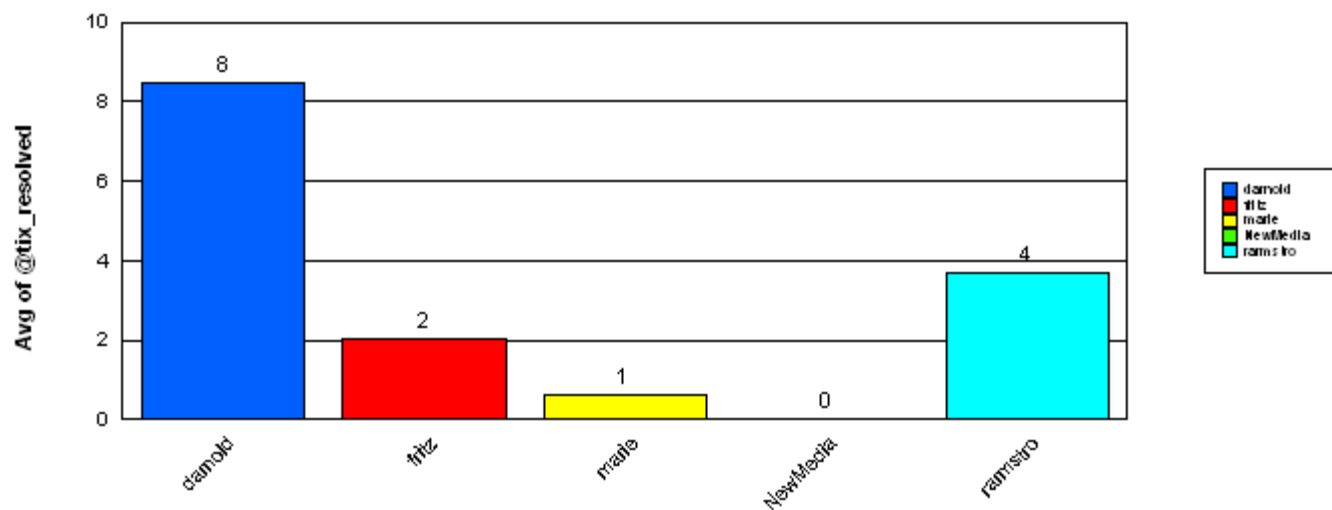

New Media

Average time to ticket resolution for	New Media	4
Maximum time to ticket resolution for	New Media	88
Minimum time to ticket resolution for	New Media	0

Avg of Each Ticket Resolved

For New Media