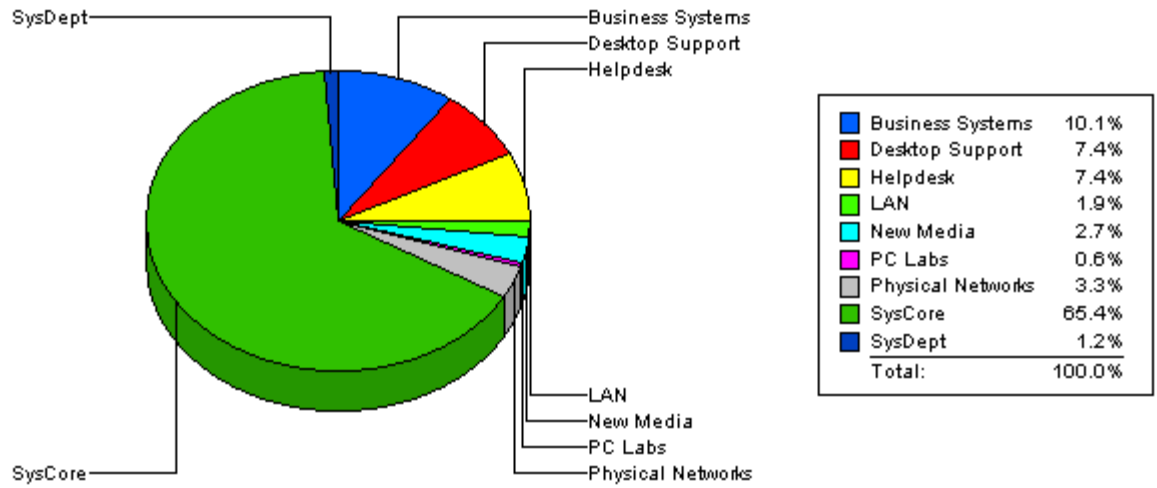

Avg of Each Ticket Resolved

Sum of Tickets Resolved

% of Sum of Tickets Resolved

Business Systems

		<u>Total:</u>	100		
BSG:Operational_Support		<u>Total:</u>	2		
Closed		<u>Total:</u>	2		
Ticket Number:	0000064428	06/13/2003	0	06/13/2003	
Ticket Number:	0000065188	06/28/2003	0	06/28/2003	
-----		-----	-----	-----	-----
Average time to ticket resolution for		BSG:Operation	0		
Maximum time to ticket resolution for		BSG:Operation	0		
Minimum time to ticket resolution for		BSG:Operation	0		
<hr/>		<hr/>	<hr/>	<hr/>	
blanchet		<u>Total:</u>	7		
Closed		<u>Total:</u>	7		
Ticket Number:	0000065056	06/26/2003	1	06/27/2003	
Ticket Number:	0000065117	06/27/2003	0	06/27/2003	
Ticket Number:	0000065228	06/30/2003	0	06/30/2003	
Ticket Number:	0000065208	06/30/2003	0	06/30/2003	
Ticket Number:	0000064147	06/10/2003	0	06/10/2003	
Ticket Number:	0000064238	06/11/2003	47	07/28/2003	
Ticket Number:	0000063753	06/03/2003	0	06/03/2003	
-----		-----	-----	-----	-----
Average time to ticket resolution for		blanchet	7		
Maximum time to ticket resolution for		blanchet	47		
Minimum time to ticket resolution for		blanchet	0		
<hr/>		<hr/>	<hr/>	<hr/>	
dharley		<u>Total:</u>	4		
Closed		<u>Total:</u>	4		
Ticket Number:	0000063761	06/03/2003	34	07/07/2003	
Ticket Number:	0000063762	06/03/2003	7	06/10/2003	
Ticket Number:	0000063823	06/04/2003	6	06/10/2003	
Ticket Number:	0000064280	06/11/2003	0	06/11/2003	
-----		-----	-----	-----	-----
Average time to ticket resolution for		dharley	12		
Maximum time to ticket resolution for		dharley	34		
Minimum time to ticket resolution for		dharley	0		
<hr/>		<hr/>	<hr/>	<hr/>	
dina		<u>Total:</u>	9		
Closed		<u>Total:</u>	9		
Ticket Number:	0000064148	06/10/2003	0	06/10/2003	
Ticket Number:	0000064559	06/17/2003	0	06/17/2003	
Ticket Number:	0000064569	06/17/2003	7	06/24/2003	
Ticket Number:	0000064152	06/10/2003	0	06/10/2003	
Ticket Number:	0000063836	06/04/2003	36	07/10/2003	
Ticket Number:	0000063988	06/06/2003	4	06/10/2003	
Ticket Number:	0000064709	06/19/2003	1	06/20/2003	
Ticket Number:	0000064856	06/23/2003	0	06/23/2003	
Ticket Number:	0000065116	06/27/2003	0	06/27/2003	
-----		-----	-----	-----	-----
Average time to ticket resolution for		dina	5		
Maximum time to ticket resolution for		dina	36		
Minimum time to ticket resolution for		dina	0		
<hr/>		<hr/>	<hr/>	<hr/>	
grogan		<u>Total:</u>	2		
Closed		<u>Total:</u>	2		
Ticket Number:	0000064741	06/19/2003	5	06/24/2003	06/30/2003
Ticket Number:	0000063853	06/04/2003	20	06/24/2003	06/30/2003
-----		-----	-----	-----	-----
Average time to ticket resolution for		grogan	12		
Maximum time to ticket resolution for		grogan	20		
Minimum time to ticket resolution for		grogan	5		
<hr/>		<hr/>	<hr/>	<hr/>	