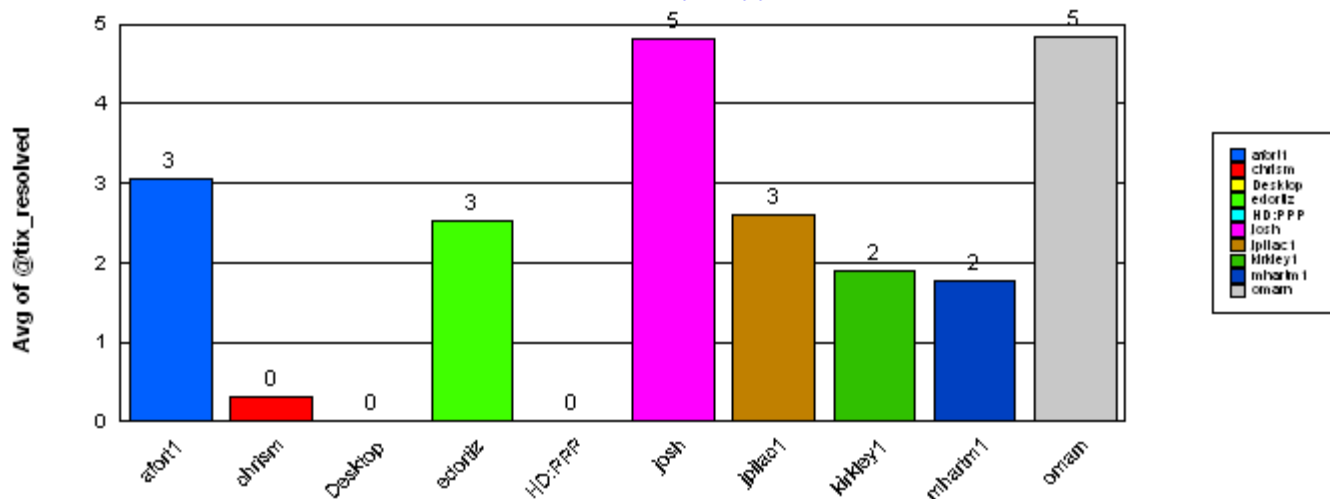

Desktop Support

Average time to ticket resolution for	Desktop Suppor	3
Maximum time to ticket resolution for	Desktop Suppor	30
Minimum time to ticket resolution for	Desktop Suppor	0

Avg of Each Ticket Resolved

For Desktop Support