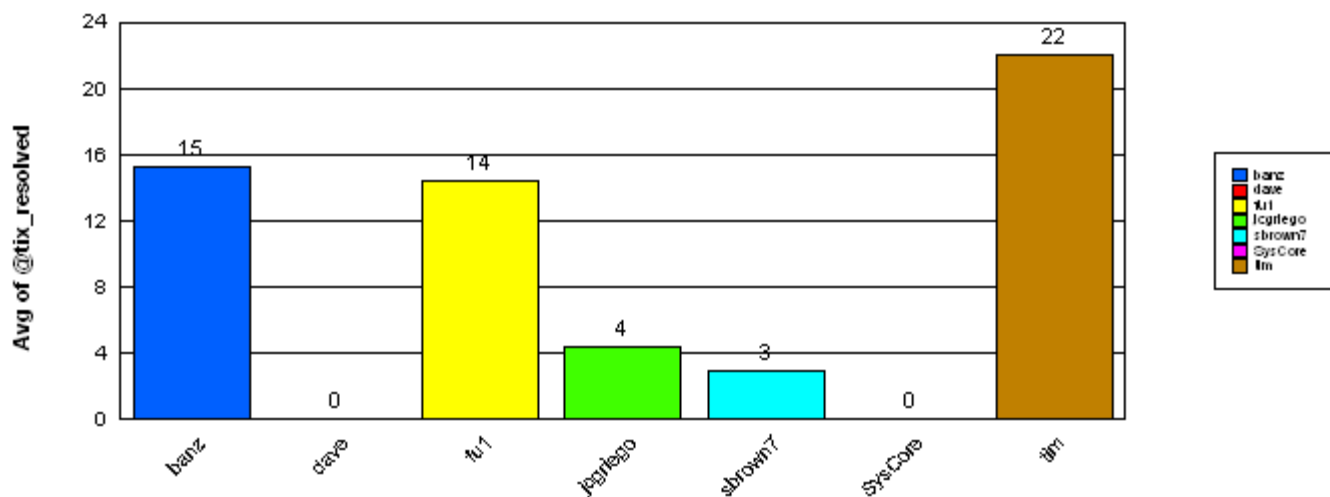

SysCore

Average time to ticket resolution for	SysCore	17
Maximum time to ticket resolution for	SysCore	65
Minimum time to ticket resolution for	SysCore	0

Avg of Each Ticket Resolved

For SysCore