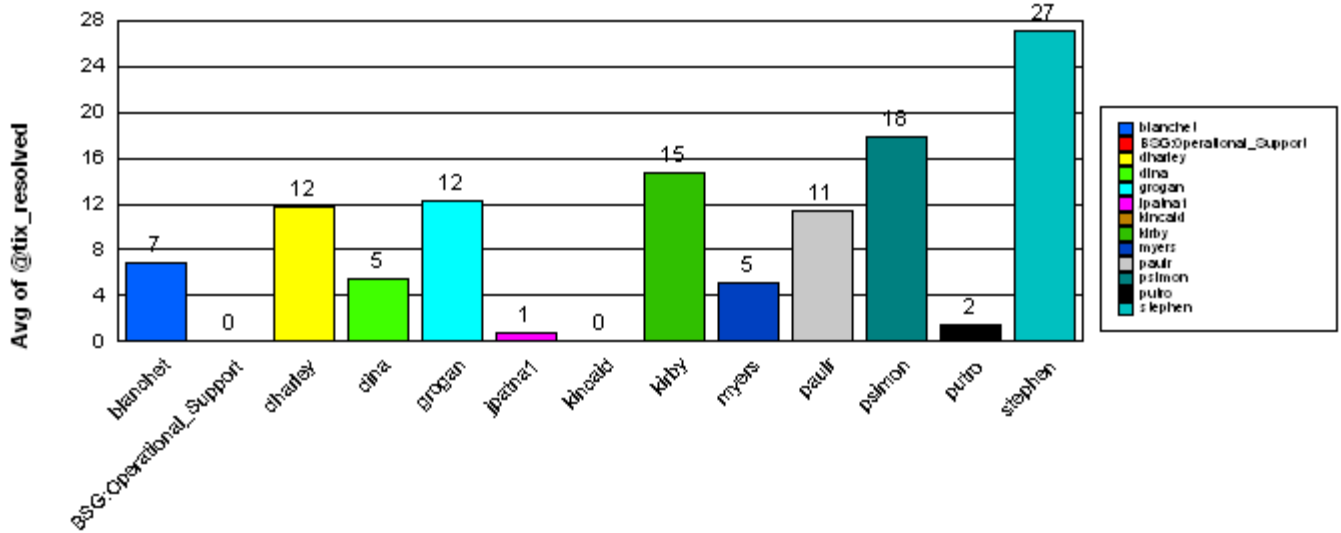

Business Systems

Average time to ticket resolution for	Business System	9
Maximum time to ticket resolution for	Business System	86
Minimum time to ticket resolution for	Business System	0

Avg of Each Ticket Resolved
For Business Systems