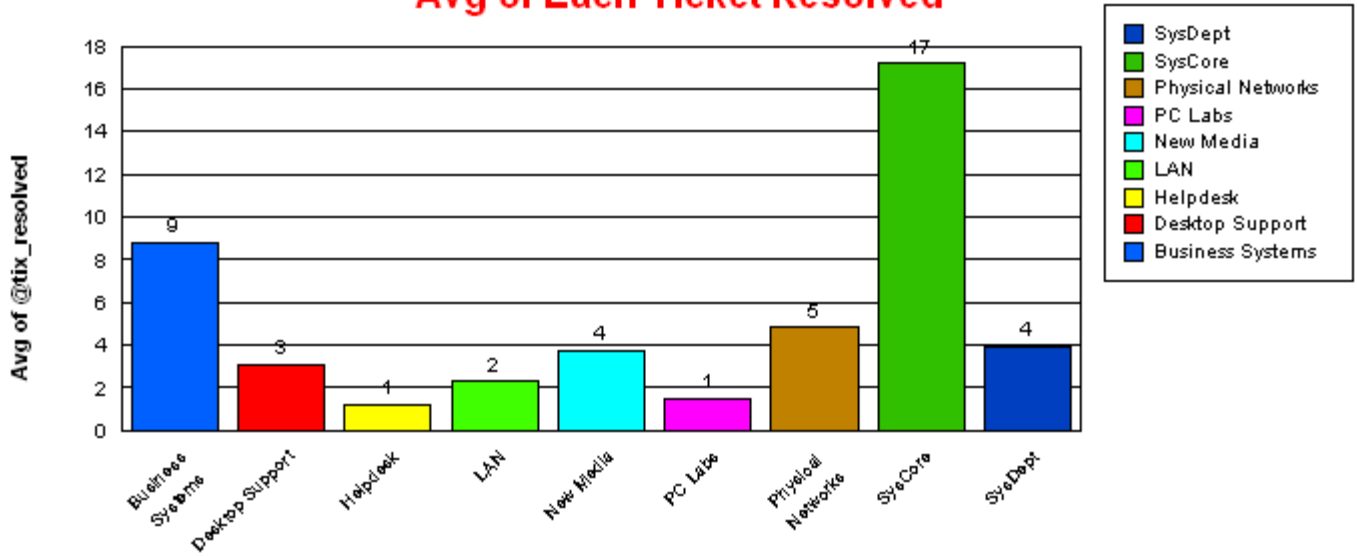

Avg of Each Ticket Resolved

Sum of Tickets Resolved

% of Sum of Tickets Resolved

Business Systems

		<u>Total:</u>	100		
BSG:Operational_Support		<u>Total:</u>	2		
Closed		<u>Total:</u>	2		
Ticket Number:	0000064428	06/13/2003	0	06/13/2003	
Ticket Number:	0000065188	06/28/2003	0	06/28/2003	
-----		-----	-----	-----	-----
Average time to ticket resolution for		BSG:Operation	0		
Maximum time to ticket resolution for		BSG:Operation	0		
Minimum time to ticket resolution for		BSG:Operation	0		
<hr/>		<hr/>	<hr/>	<hr/>	
blanchet		<u>Total:</u>	7		
Closed		<u>Total:</u>	7		
Ticket Number:	0000065056	06/26/2003	1	06/27/2003	
Ticket Number:	0000065117	06/27/2003	0	06/27/2003	
Ticket Number:	0000065228	06/30/2003	0	06/30/2003	
Ticket Number:	0000065208	06/30/2003	0	06/30/2003	
Ticket Number:	0000064147	06/10/2003	0	06/10/2003	
Ticket Number:	0000064238	06/11/2003	47	07/28/2003	
Ticket Number:	0000063753	06/03/2003	0	06/03/2003	
-----		-----	-----	-----	-----
Average time to ticket resolution for		blanchet	7		
Maximum time to ticket resolution for		blanchet	47		
Minimum time to ticket resolution for		blanchet	0		
<hr/>		<hr/>	<hr/>	<hr/>	
dharley		<u>Total:</u>	4		
Closed		<u>Total:</u>	4		
Ticket Number:	0000063761	06/03/2003	34	07/07/2003	
Ticket Number:	0000063762	06/03/2003	7	06/10/2003	
Ticket Number:	0000063823	06/04/2003	6	06/10/2003	
Ticket Number:	0000064280	06/11/2003	0	06/11/2003	
-----		-----	-----	-----	-----
Average time to ticket resolution for		dharley	12		
Maximum time to ticket resolution for		dharley	34		
Minimum time to ticket resolution for		dharley	0		
<hr/>		<hr/>	<hr/>	<hr/>	
dina		<u>Total:</u>	9		
Closed		<u>Total:</u>	9		
Ticket Number:	0000064148	06/10/2003	0	06/10/2003	
Ticket Number:	0000064559	06/17/2003	0	06/17/2003	
Ticket Number:	0000064569	06/17/2003	7	06/24/2003	
Ticket Number:	0000064152	06/10/2003	0	06/10/2003	
Ticket Number:	0000063836	06/04/2003	36	07/10/2003	
Ticket Number:	0000063988	06/06/2003	4	06/10/2003	
Ticket Number:	0000064709	06/19/2003	1	06/20/2003	
Ticket Number:	0000064856	06/23/2003	0	06/23/2003	
Ticket Number:	0000065116	06/27/2003	0	06/27/2003	
-----		-----	-----	-----	-----
Average time to ticket resolution for		dina	5		
Maximum time to ticket resolution for		dina	36		
Minimum time to ticket resolution for		dina	0		
<hr/>		<hr/>	<hr/>	<hr/>	
grogan		<u>Total:</u>	2		
Closed		<u>Total:</u>	2		
Ticket Number:	0000064741	06/19/2003	5	06/24/2003	06/30/2003
Ticket Number:	0000063853	06/04/2003	20	06/24/2003	06/30/2003
-----		-----	-----	-----	-----
Average time to ticket resolution for		grogan	12		
Maximum time to ticket resolution for		grogan	20		
Minimum time to ticket resolution for		grogan	5		
<hr/>		<hr/>	<hr/>	<hr/>	