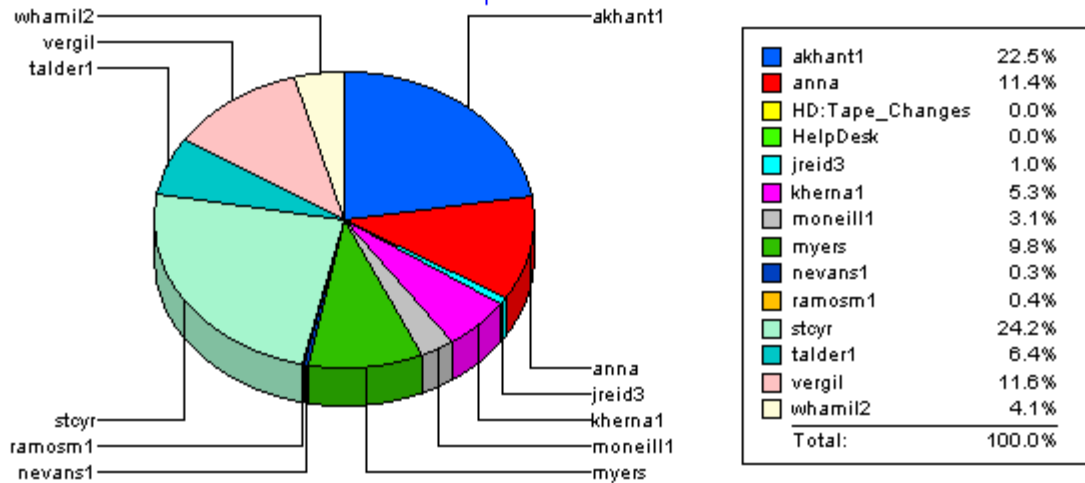

Avg of Each Ticket Resolved

For Helpdesk

Percentage of Sum of Tickets Resolved

For Helpdesk

LAN

Total: 72

LAN
jesse

Total: 56