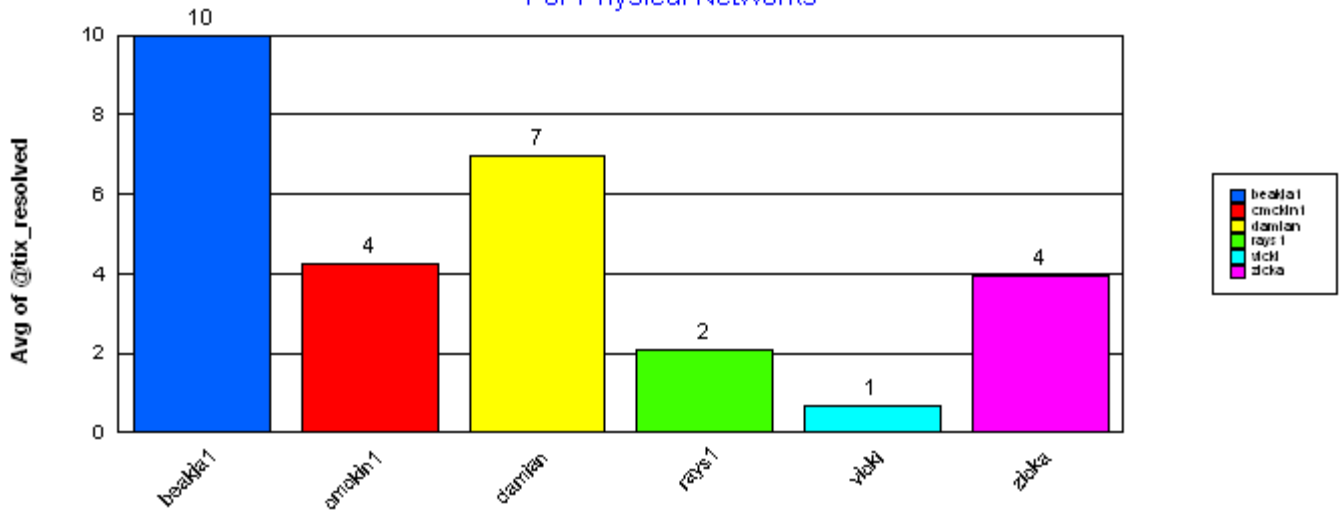

Physical Networks

Average time to ticket resolution for	Physical Networ	5
Maximum time to ticket resolution for	Physical Networ	32
Minimum time to ticket resolution for	Physical Networ	0

Avg of Each Ticket Resolved

For Physical Networks