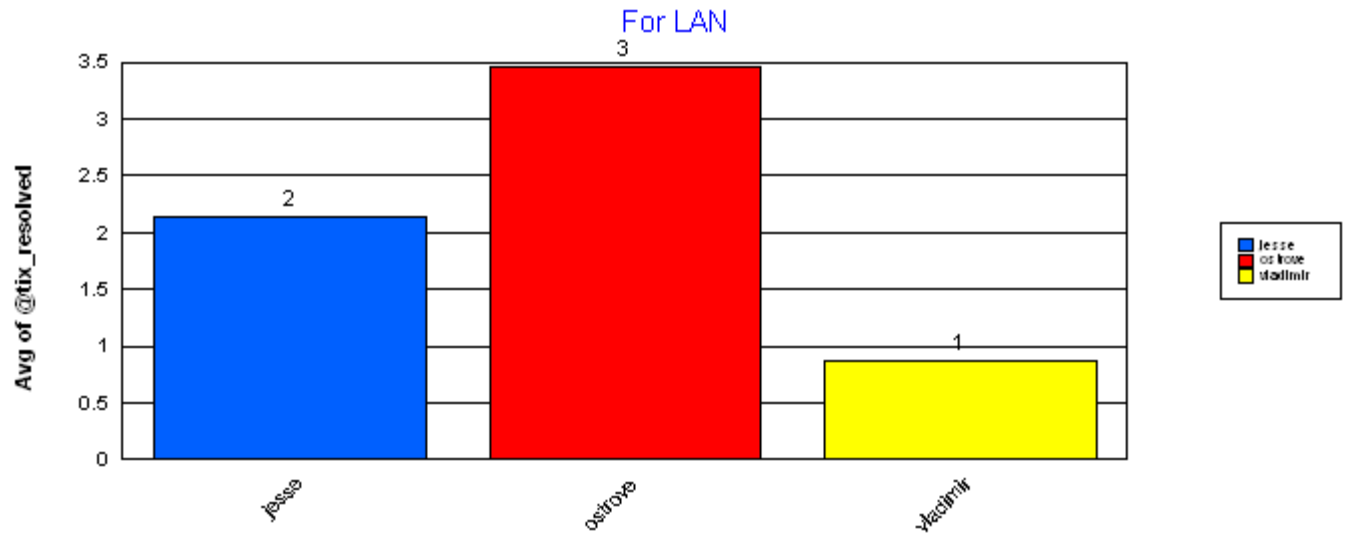

LAN

Average time to ticket resolution for	LAN	2
Maximum time to ticket resolution for	LAN	33
Minimum time to ticket resolution for	LAN	0

Avg of Each Ticket Resolved