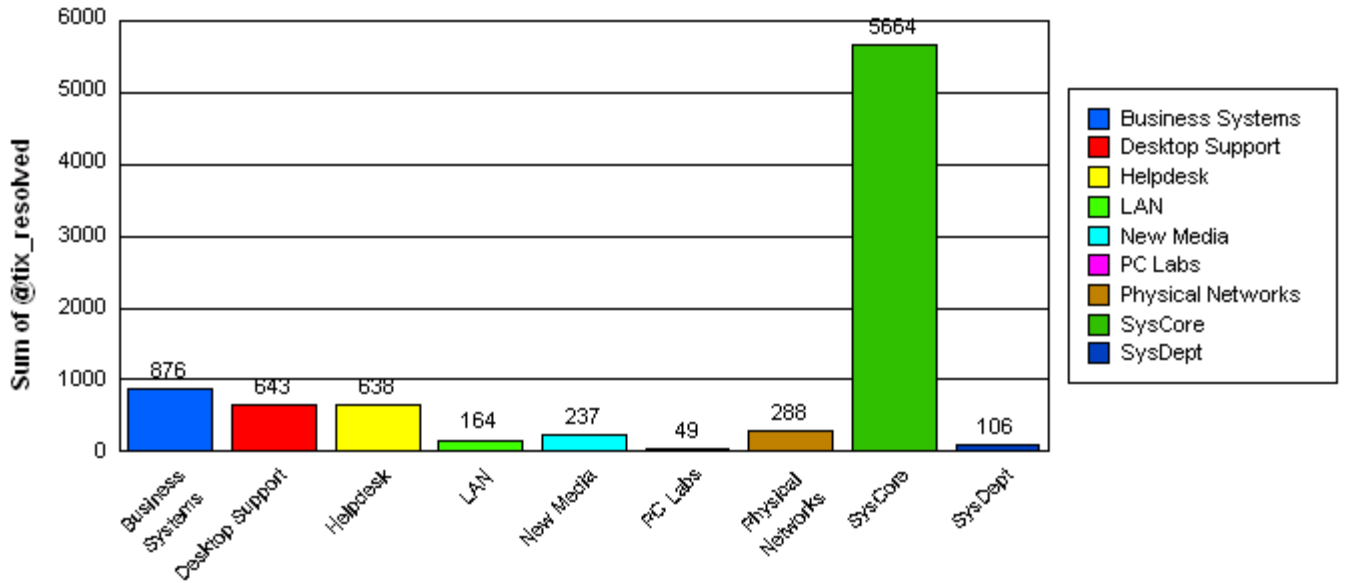

Avg of Each Ticket Resolved

Sum of Tickets Resolved

% of Sum of Tickets Resolved

Business Systems

		<u>Total:</u>	100		
BSG:Operational_Support		<u>Total:</u>	2		
Closed		<u>Total:</u>	2		
Ticket Number:	0000064428	06/13/2003	0	06/13/2003	
Ticket Number:	0000065188	06/28/2003	0	06/28/2003	
-----		-----	-----	-----	-----
Average time to ticket resolution for		BSG:Operation	0		
Maximum time to ticket resolution for		BSG:Operation	0		
Minimum time to ticket resolution for		BSG:Operation	0		
<hr/>		<hr/>	<hr/>	<hr/>	
blanchet		<u>Total:</u>	7		
Closed		<u>Total:</u>	7		
Ticket Number:	0000065056	06/26/2003	1	06/27/2003	
Ticket Number:	0000065117	06/27/2003	0	06/27/2003	
Ticket Number:	0000065228	06/30/2003	0	06/30/2003	
Ticket Number:	0000065208	06/30/2003	0	06/30/2003	
Ticket Number:	0000064147	06/10/2003	0	06/10/2003	
Ticket Number:	0000064238	06/11/2003	47	07/28/2003	
Ticket Number:	0000063753	06/03/2003	0	06/03/2003	
-----		-----	-----	-----	-----
Average time to ticket resolution for		blanchet	7		
Maximum time to ticket resolution for		blanchet	47		
Minimum time to ticket resolution for		blanchet	0		
<hr/>		<hr/>	<hr/>	<hr/>	
dharley		<u>Total:</u>	4		
Closed		<u>Total:</u>	4		
Ticket Number:	0000063761	06/03/2003	34	07/07/2003	
Ticket Number:	0000063762	06/03/2003	7	06/10/2003	
Ticket Number:	0000063823	06/04/2003	6	06/10/2003	
Ticket Number:	0000064280	06/11/2003	0	06/11/2003	
-----		-----	-----	-----	-----
Average time to ticket resolution for		dharley	12		
Maximum time to ticket resolution for		dharley	34		
Minimum time to ticket resolution for		dharley	0		
<hr/>		<hr/>	<hr/>	<hr/>	
dina		<u>Total:</u>	9		
Closed		<u>Total:</u>	9		
Ticket Number:	0000064148	06/10/2003	0	06/10/2003	
Ticket Number:	0000064559	06/17/2003	0	06/17/2003	
Ticket Number:	0000064569	06/17/2003	7	06/24/2003	
Ticket Number:	0000064152	06/10/2003	0	06/10/2003	
Ticket Number:	0000063836	06/04/2003	36	07/10/2003	
Ticket Number:	0000063988	06/06/2003	4	06/10/2003	
Ticket Number:	0000064709	06/19/2003	1	06/20/2003	
Ticket Number:	0000064856	06/23/2003	0	06/23/2003	
Ticket Number:	0000065116	06/27/2003	0	06/27/2003	
-----		-----	-----	-----	-----
Average time to ticket resolution for		dina	5		
Maximum time to ticket resolution for		dina	36		
Minimum time to ticket resolution for		dina	0		
<hr/>		<hr/>	<hr/>	<hr/>	
grogan		<u>Total:</u>	2		
Closed		<u>Total:</u>	2		
Ticket Number:	0000064741	06/19/2003	5	06/24/2003	06/30/2003
Ticket Number:	0000063853	06/04/2003	20	06/24/2003	06/30/2003
-----		-----	-----	-----	-----
Average time to ticket resolution for		grogan	12		
Maximum time to ticket resolution for		grogan	20		
Minimum time to ticket resolution for		grogan	5		
<hr/>		<hr/>	<hr/>	<hr/>	