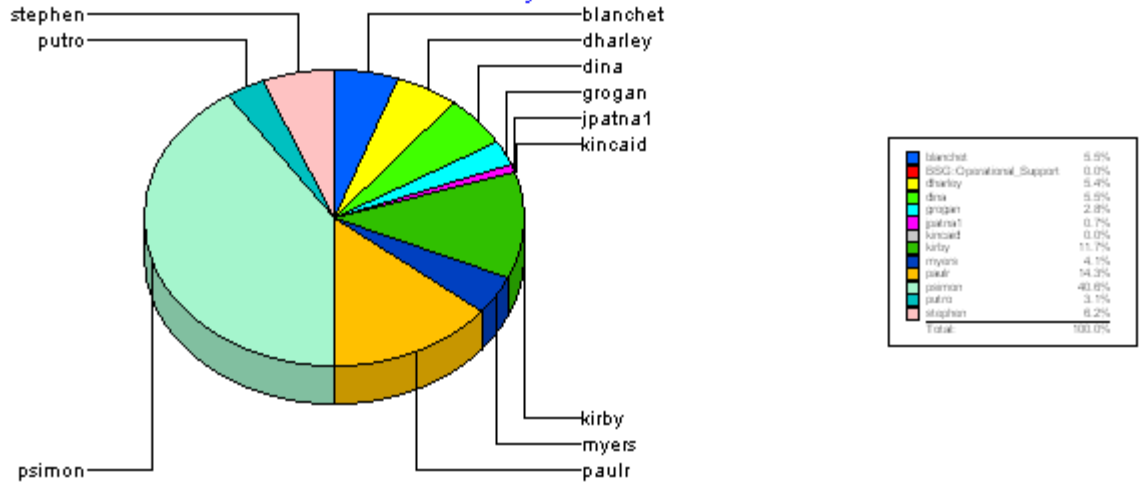

Percentage of Sum of Tickets Resolved
For Business Systems