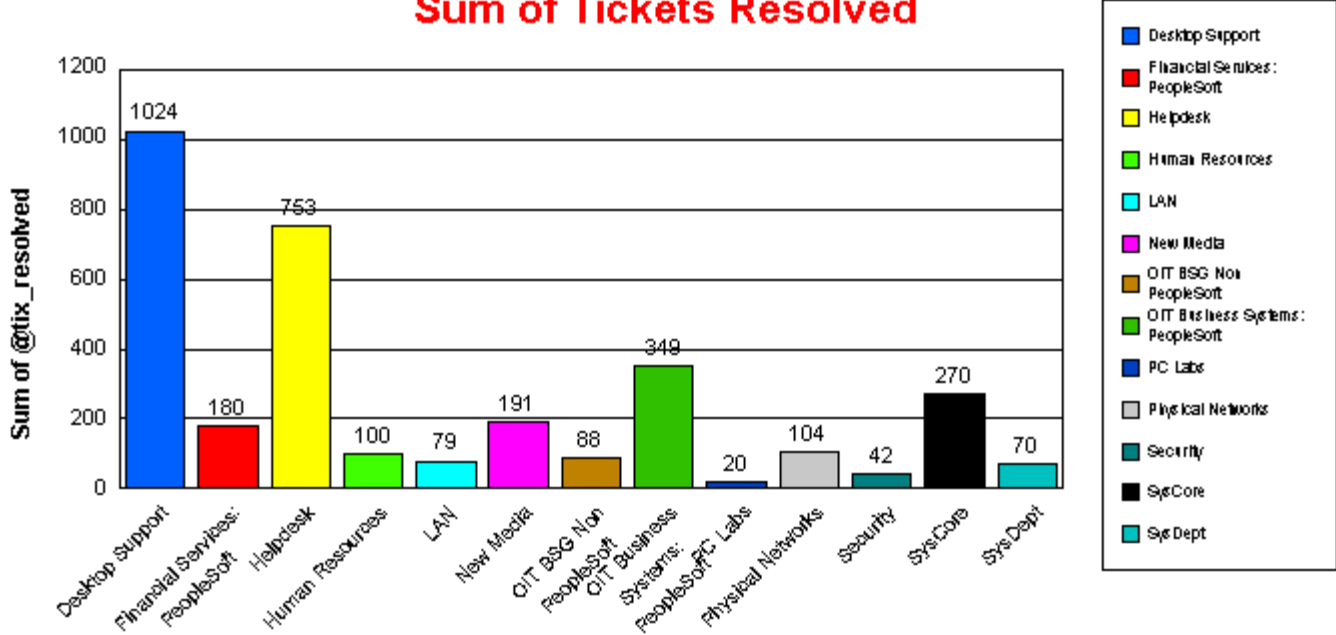

### Avg of Each Ticket Resolved

### Sum of Tickets Resolved

## % of Sum of Tickets Resolved

**Desktop Support**

**Total: 320**

**Desktop**

**Closed Total: 5**

Ticket Number:	0000093033	06/10/2004	0	06/10/2004
Ticket Number:	0000093607	06/17/2004	0	06/17/2004
Ticket Number:	0000093619	06/17/2004	0	06/17/2004
Ticket Number:	0000094391	06/28/2004	0	06/28/2004
Ticket Number:	0000094586	06/30/2004	0	06/30/2004