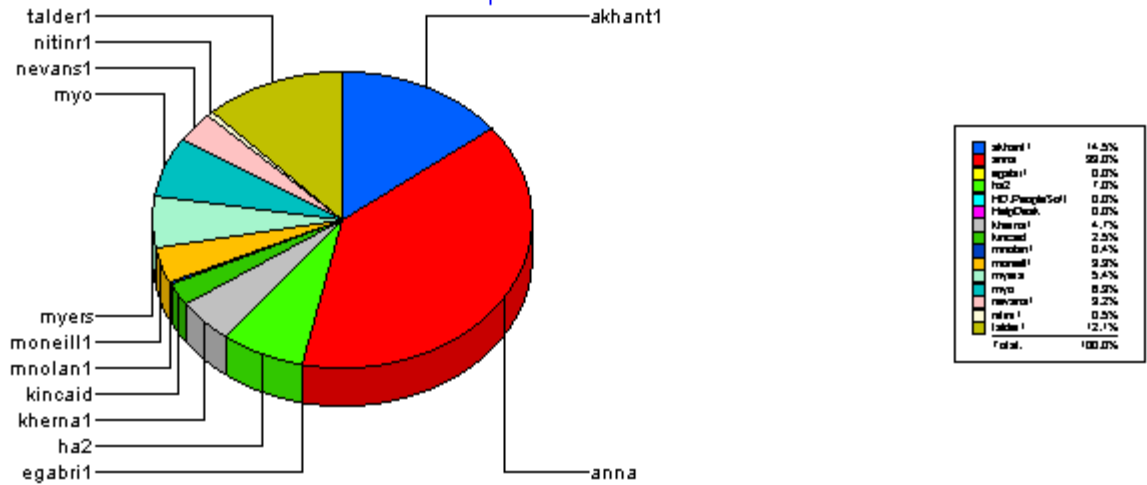

Percentage of Sum of Tickets Resolved

For Helpdesk