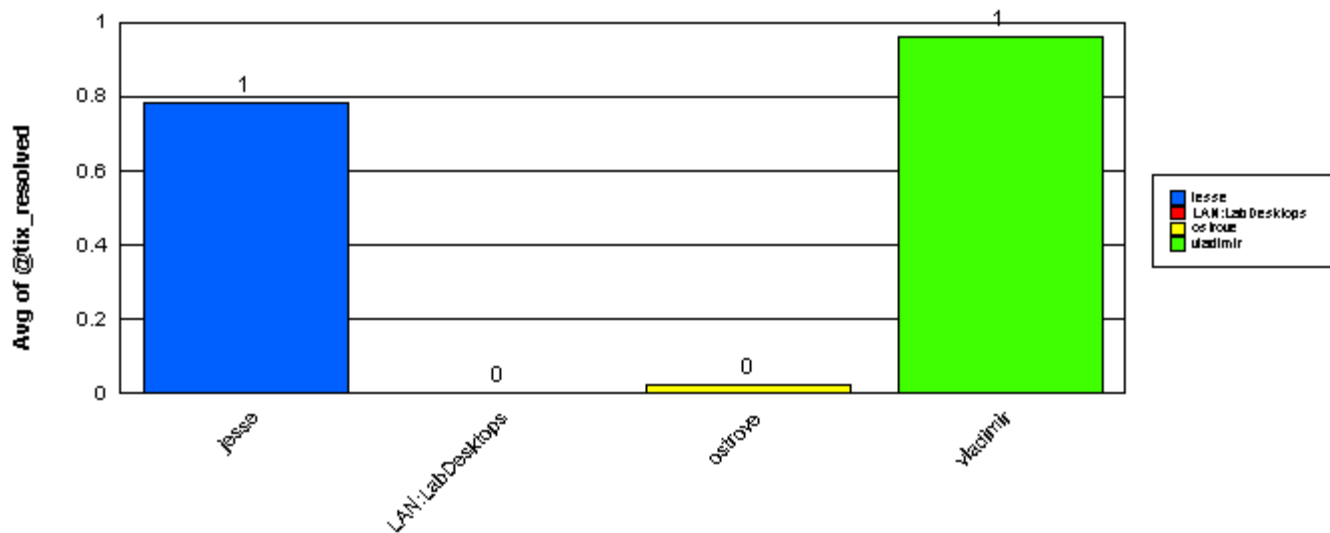

LAN

Average time to ticket resolution for	LAN	1
Maximum time to ticket resolution for	LAN	22
Minimum time to ticket resolution for	LAN	0

Avg of Each Ticket Resolved

For LAN