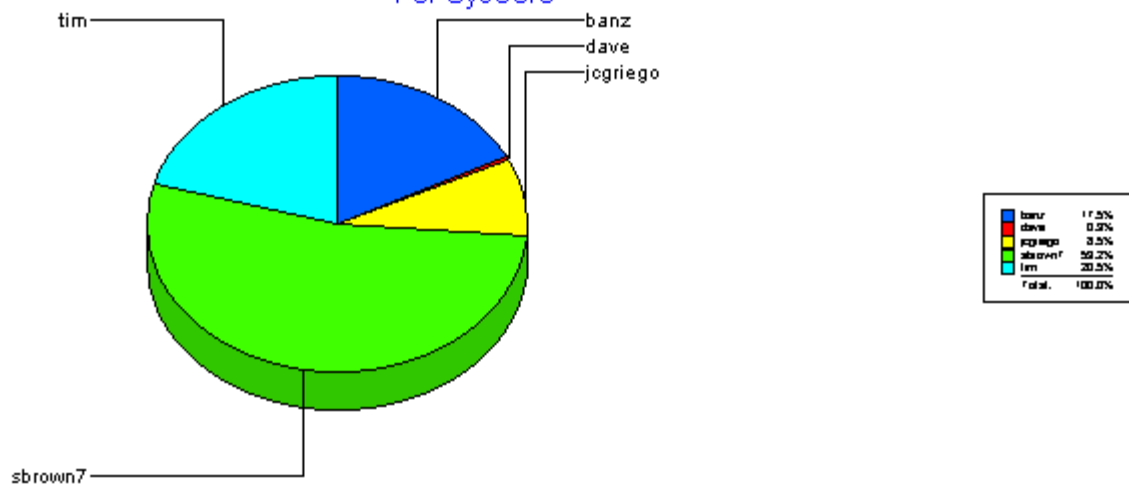

Percentage of Sum of Tickets Resolved

For SysCore