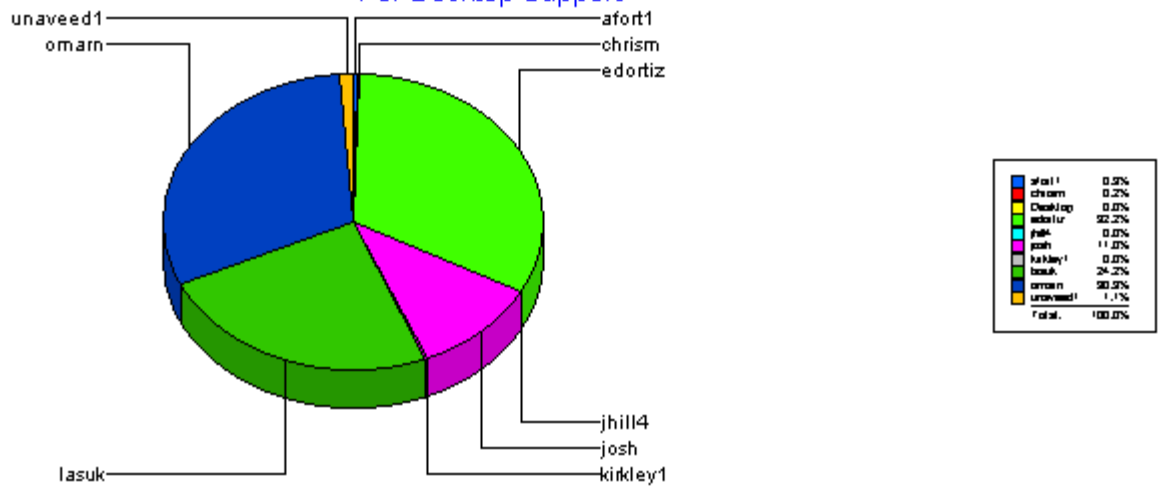

Percentage of Sum of Tickets Resolved

For Desktop Support