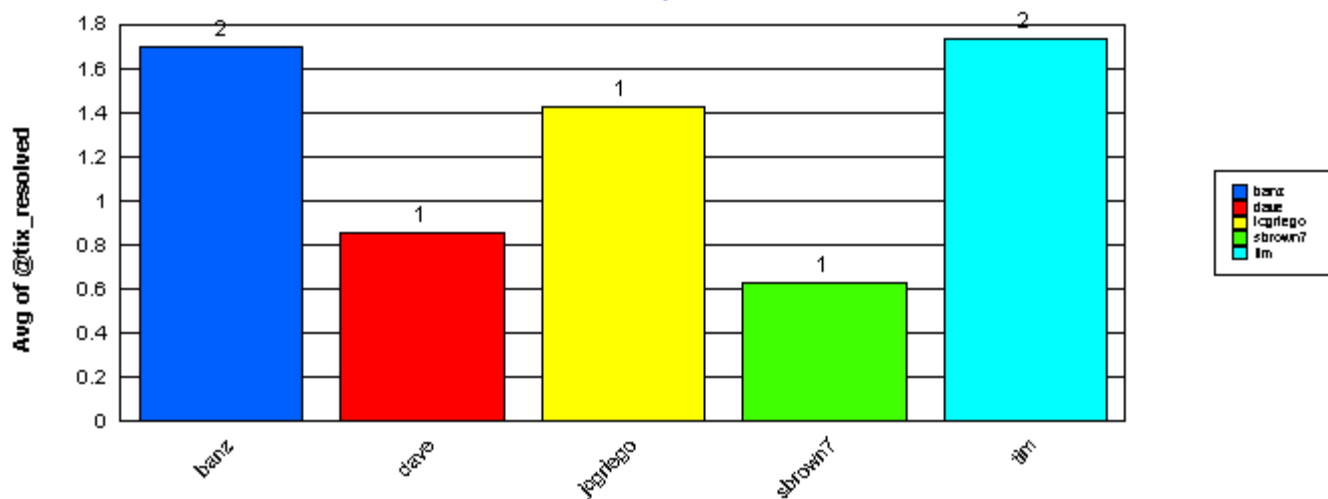

SysCore

Average time to ticket resolution for

SysCore

1

Maximum time to ticket resolution for

SysCore

14

Minimum time to ticket resolution for

SysCore

0

Avg of Each Ticket Resolved

For SysCore