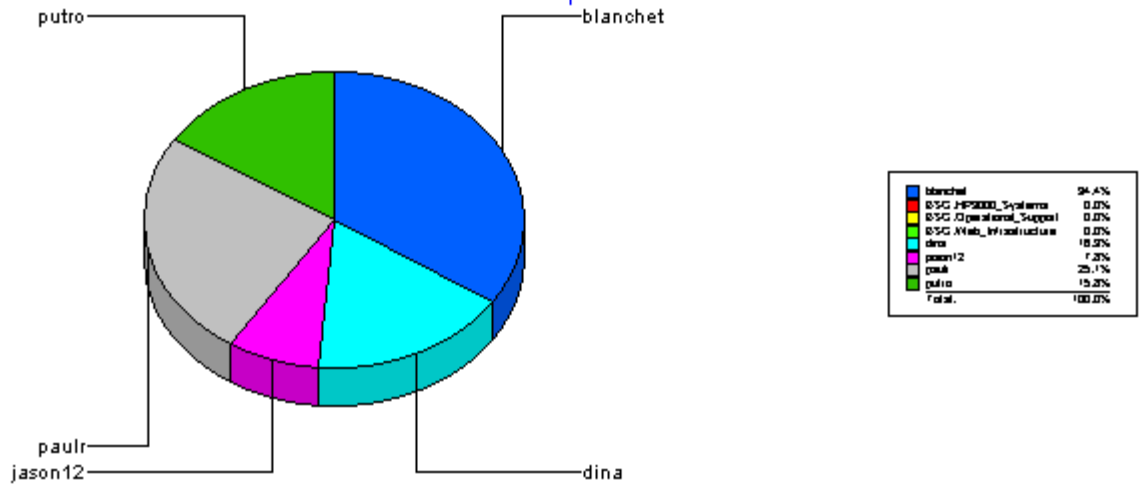

Percentage of Sum of Tickets Resolved

For OIT BSG Non PeopleSoft