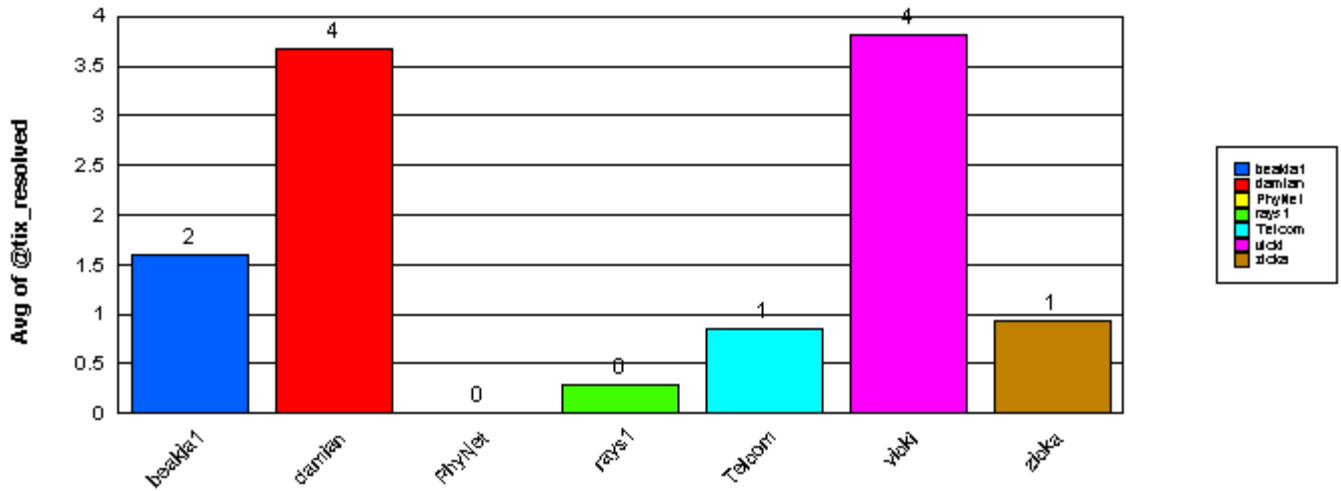

Physical Networks

Average time to ticket resolution for	Physical Networ	3
Maximum time to ticket resolution for	Physical Networ	15
Minimum time to ticket resolution for	Physical Networ	0

Avg of Each Ticket Resolved

For Physical Networks