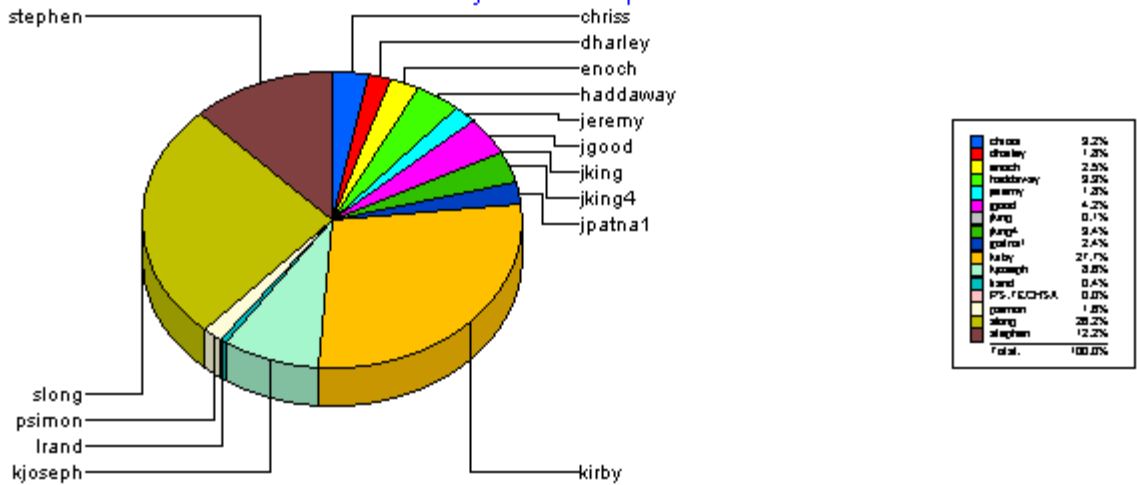

Percentage of Sum of Tickets Resolved

For OIT Business Systems: PeopleSoft