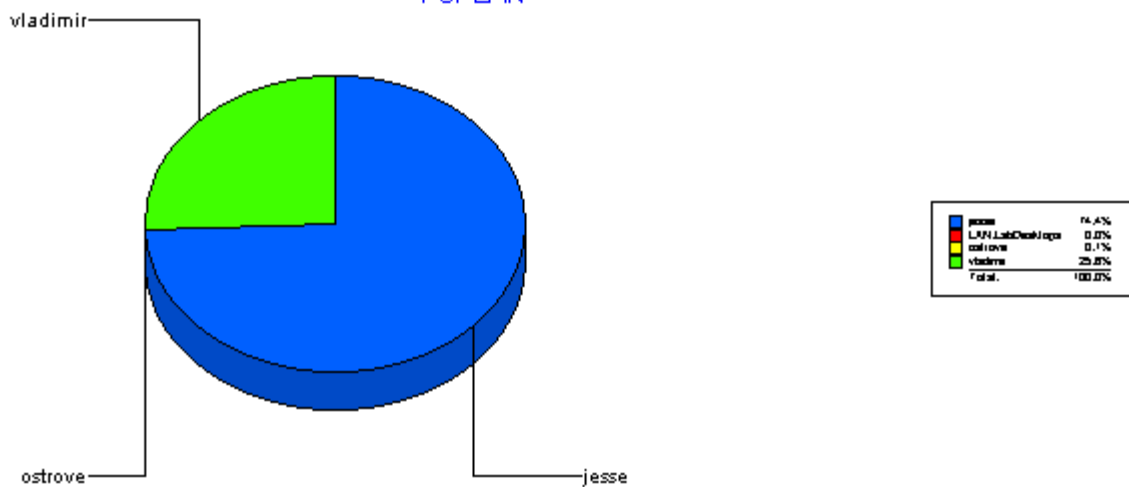

Percentage of Sum of Tickets Resolved

For LAN