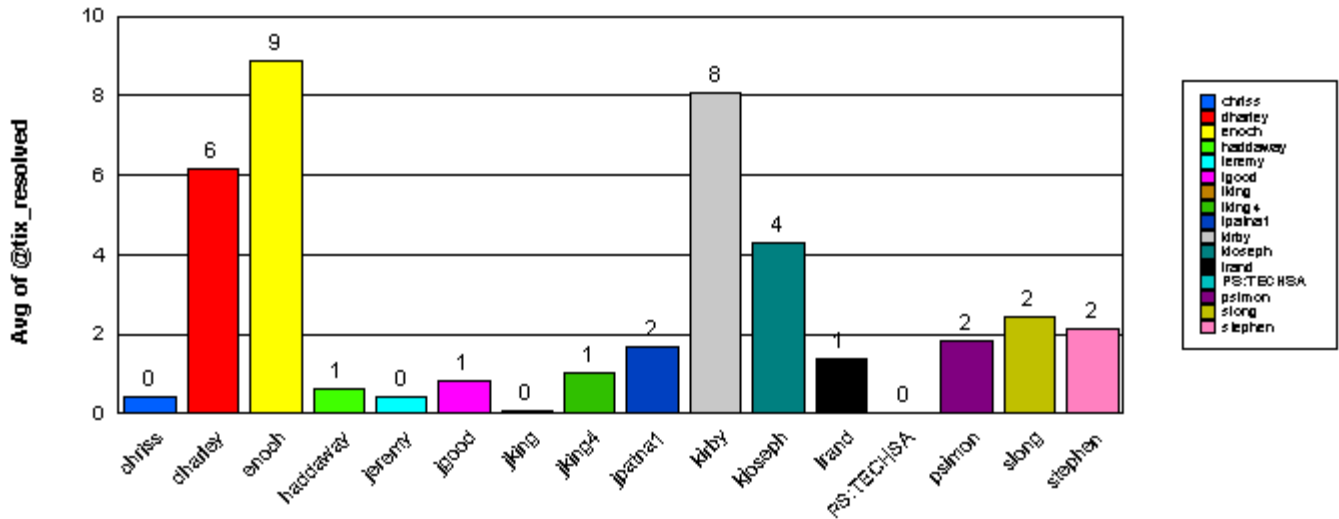

OIT Business Systems: P

Average time to ticket resolution for	OIT Business S	2
Maximum time to ticket resolution for	OIT Business S	23
Minimum time to ticket resolution for	OIT Business S	0

Avg of Each Ticket Resolved

For OIT Business Systems: PeopleSoft