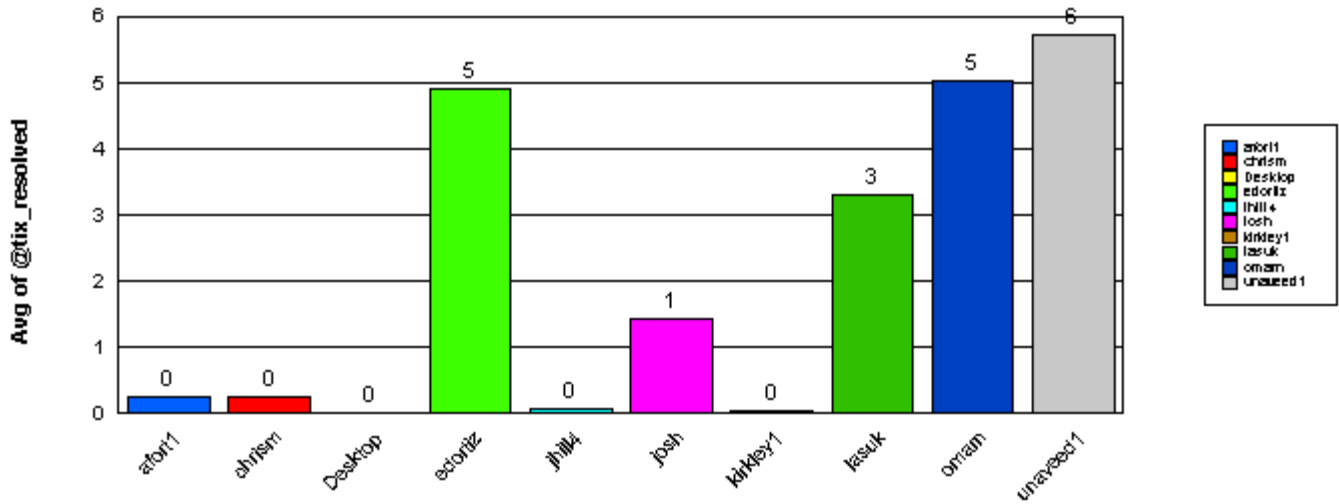

Desktop Support

Average time to ticket resolution for	Desktop Support	3
Maximum time to ticket resolution for	Desktop Support	29
Minimum time to ticket resolution for	Desktop Support	0

Avg of Each Ticket Resolved

For Desktop Support