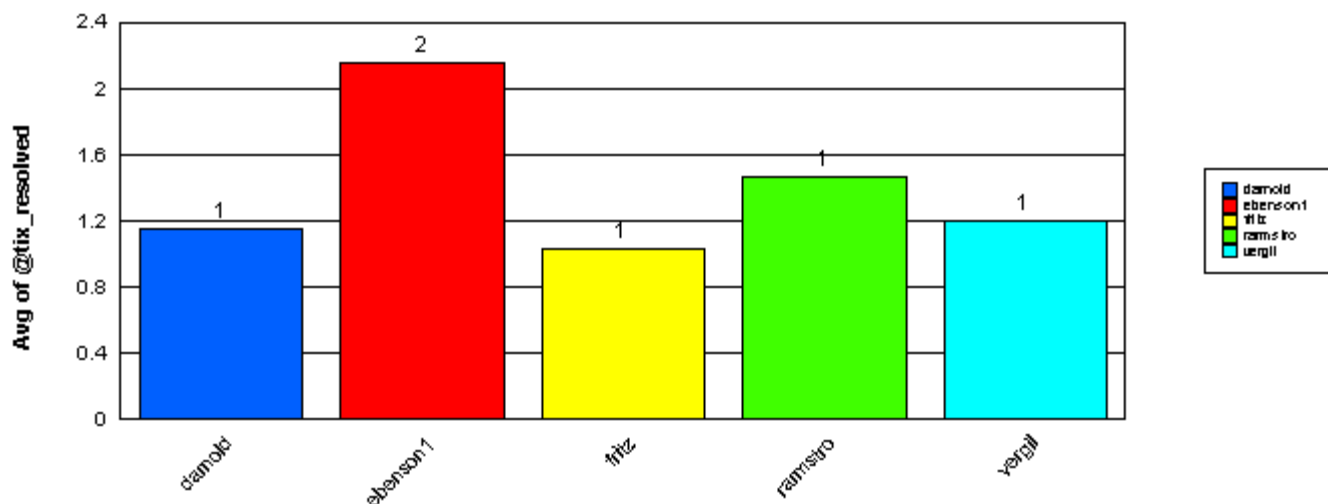

New Media

Average time to ticket resolution for	New Media	2
Maximum time to ticket resolution for	New Media	14
Minimum time to ticket resolution for	New Media	0

Avg of Each Ticket Resolved

For New Media