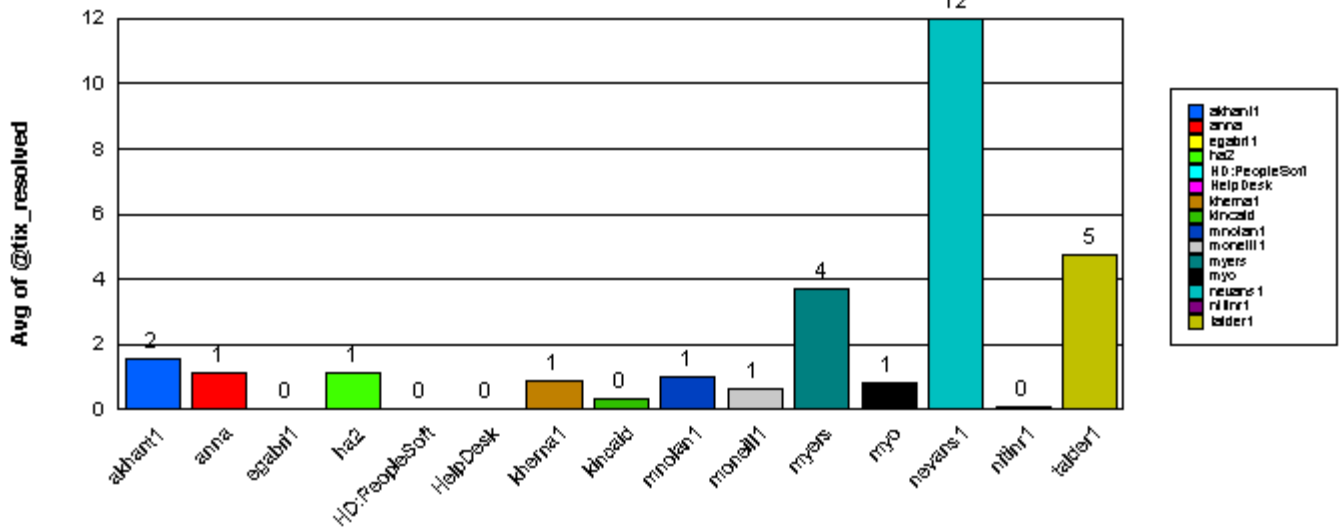

Helpdesk

Average time to ticket resolution for	Helpdesk	1
Maximum time to ticket resolution for	Helpdesk	21
Minimum time to ticket resolution for	Helpdesk	0

Avg of Each Ticket Resolved

For Helpdesk