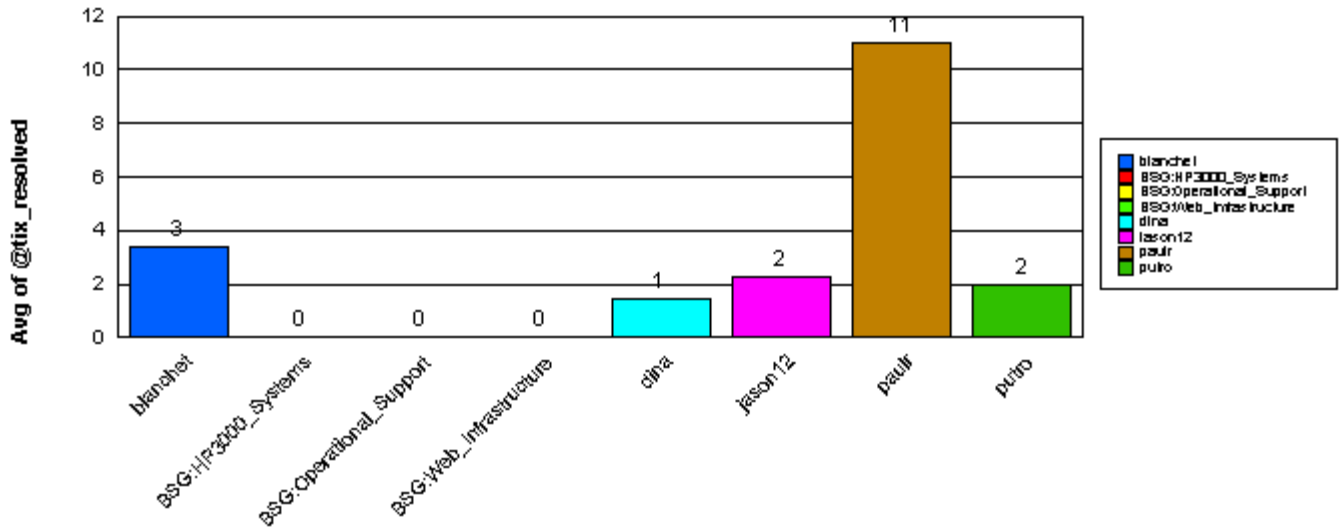

OIT BSG Non People

Average time to ticket resolution for	OIT BSG Non P	1
Maximum time to ticket resolution for	OIT BSG Non P	22
Minimum time to ticket resolution for	OIT BSG Non P	0

Avg of Each Ticket Resolved

For OIT BSG Non PeopleSoft