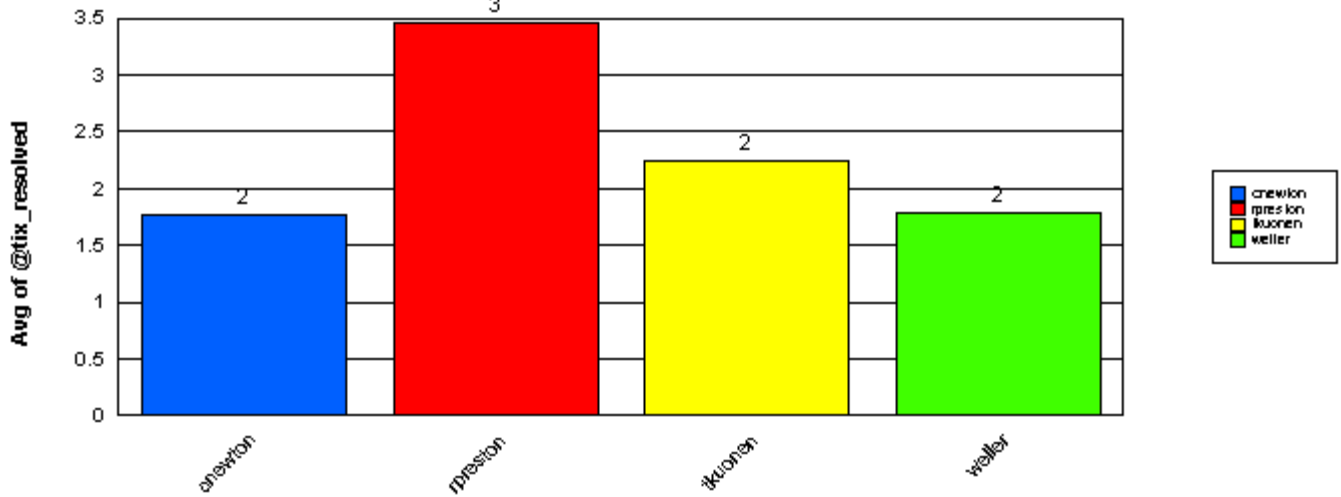

Financial Services: Peo

Average time to ticket resolution for	Financial Servi	2
Maximum time to ticket resolution for	Financial Servi	16
Minimum time to ticket resolution for	Financial Servi	0

Avg of Each Ticket Resolved

For Financial Services: PeopleSoft