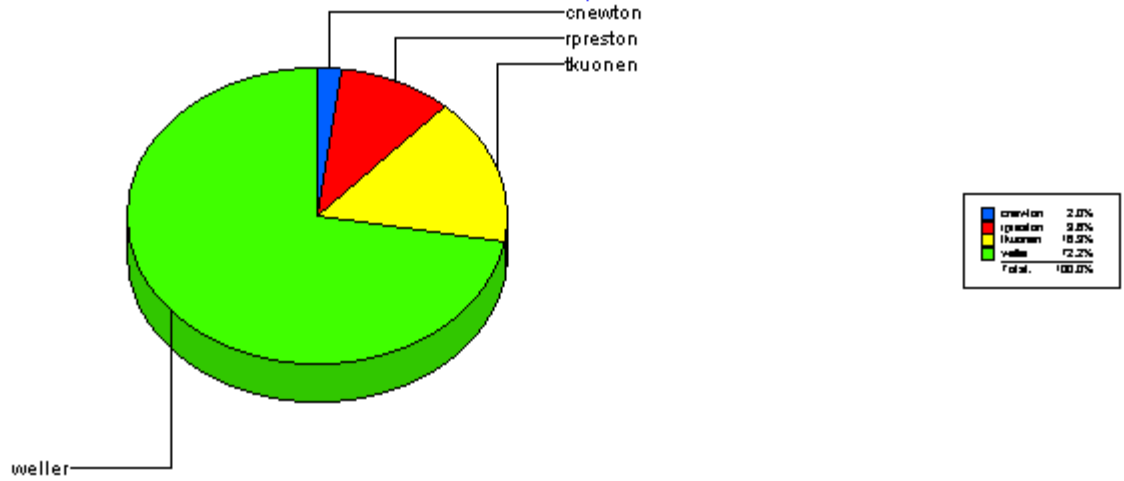

### Percentage of Sum of Tickets Resolved

For Financial Services: PeopleSoft

**Helpdesk**

		<b>Total: 707</b>	
<b>HD:PeopleSoft</b>		<b>Total: 1</b>	
<b>Closed</b>		<b>Total: 1</b>	
Ticket Number: 0000093512	06/16/2004	0	06/16/2004
-----		-----	
<b>Average time to ticket resolution for</b>	HD:PeopleSoft	<b>0</b>	
<b>Maximum time to ticket resolution for</b>	HD:PeopleSoft	<b>0</b>	
<b>Minimum time to ticket resolution for</b>	HD:PeopleSoft	<b>0</b>	
<b>HelpDesk</b>		<b>Total: 42</b>	
<b>Closed</b>		<b>Total: 42</b>	
Ticket Number: 0000093088	06/10/2004	0	06/10/2004
Ticket Number: 0000093336	06/15/2004	0	06/15/2004
Ticket Number: 0000093235	06/14/2004	0	06/14/2004
Ticket Number: 0000093599	06/17/2004	0	06/17/2004
Ticket Number: 0000093458	06/16/2004	0	06/16/2004
Ticket Number: 0000093448	06/16/2004	0	06/16/2004
Ticket Number: 0000093359	06/15/2004	0	06/15/2004
Ticket Number: 0000093590	06/17/2004	0	06/17/2004
Ticket Number: 0000093314	06/14/2004	0	06/14/2004
Ticket Number: 0000093285	06/14/2004	0	06/14/2004
Ticket Number: 0000093271	06/14/2004	0	06/14/2004
Ticket Number: 0000093262	06/14/2004	0	06/14/2004
Ticket Number: 0000093151	06/11/2004	0	06/11/2004
Ticket Number: 0000093577	06/17/2004	0	06/17/2004
Ticket Number: 0000092389	06/01/2004	0	06/01/2004
Ticket Number: 0000093300	06/14/2004	0	06/14/2004
Ticket Number: 0000094162	06/24/2004	0	06/24/2004
Ticket Number: 0000093578	06/17/2004	0	06/17/2004
Ticket Number: 0000092820	06/08/2004	0	06/08/2004
Ticket Number: 0000092858	06/08/2004	0	06/08/2004
Ticket Number: 0000092856	06/08/2004	0	06/08/2004
Ticket Number: 0000093400	06/15/2004	0	06/15/2004
Ticket Number: 0000092940	06/09/2004	0	06/09/2004
Ticket Number: 0000094154	06/24/2004	0	06/24/2004
Ticket Number: 0000094163	06/24/2004	0	06/24/2004
Ticket Number: 0000094584	06/30/2004	0	06/30/2004
Ticket Number: 0000093562	06/17/2004	0	06/17/2004
Ticket Number: 0000093582	06/17/2004	0	06/17/2004
Ticket Number: 0000093933	06/22/2004	0	06/22/2004
Ticket Number: 0000093668	06/17/2004	0	06/17/2004
Ticket Number: 0000093615	06/17/2004	0	06/17/2004
Ticket Number: 0000093630	06/17/2004	0	06/17/2004
Ticket Number: 0000093592	06/17/2004	0	06/17/2004
Ticket Number: 0000093591	06/17/2004	0	06/17/2004
Ticket Number: 0000093589	06/17/2004	0	06/17/2004
Ticket Number: 0000093588	06/17/2004	0	06/17/2004
Ticket Number: 0000093584	06/17/2004	0	06/17/2004
Ticket Number: 0000093581	06/17/2004	0	06/17/2004
Ticket Number: 0000094000	06/22/2004	0	06/22/2004
Ticket Number: 0000093999	06/22/2004	0	06/22/2004
Ticket Number: 0000093583	06/17/2004	0	06/17/2004
Ticket Number: 0000093580	06/17/2004	0	06/17/2004
-----		-----	
<b>Average time to ticket resolution for</b>	HelpDesk	<b>0</b>	
<b>Maximum time to ticket resolution for</b>	HelpDesk	<b>0</b>	
<b>Minimum time to ticket resolution for</b>	HelpDesk	<b>0</b>	