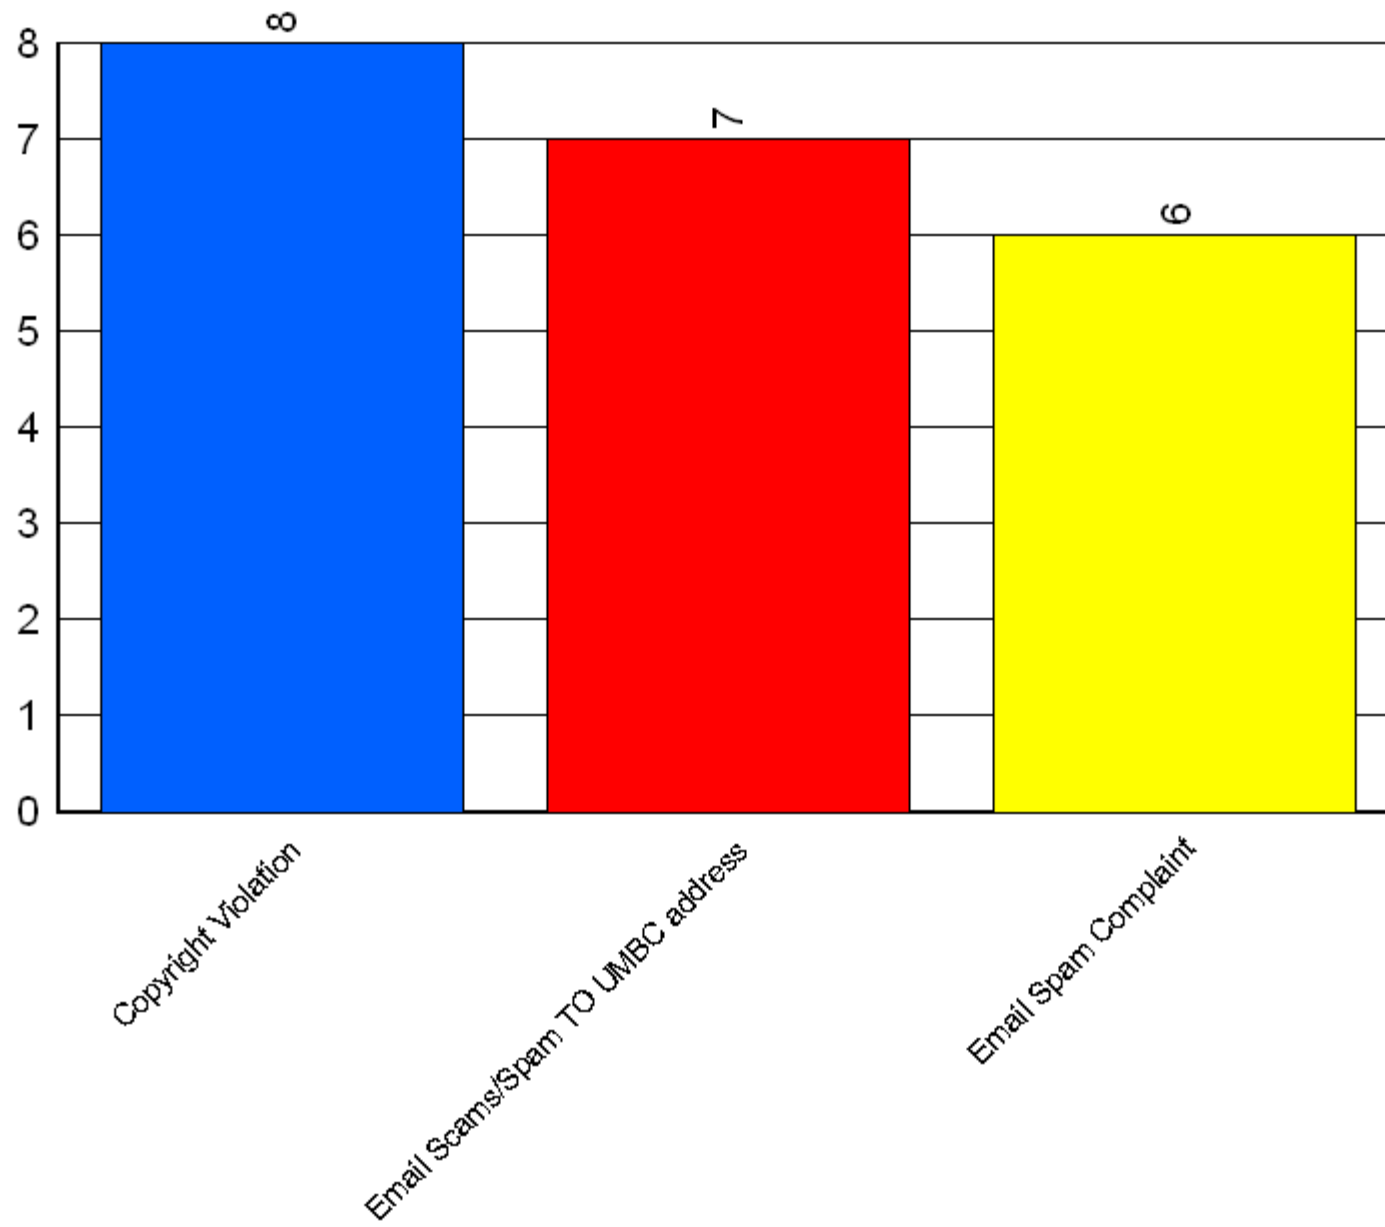

Summary: Security and Request Types

| <u>Ticket Number</u> | <u>Status</u> | <u>Create Date</u> | <u>Modified Date</u> | <u>Last Modified By</u> |
|---|---------------|----------------------|----------------------|---|
| Security | | | | |
| Copyright Violation | | | | |
| 0000118426 | Closed | 6/7/2005 7:04:30PM | 6/14/2005 6:00:12AM | AR_ESCALATOR |
| 0000118427 | Closed | 6/7/2005 7:07:37PM | 6/14/2005 6:00:12AM | AR_ESCALATOR |
| 0000118639 | Assigned | 6/9/2005 11:46:00AM | 6/13/2005 8:41:36AM | kincaid |
| 0000118969 | Assigned | 6/14/2005 4:44:30PM | 6/15/2005 10:49:50AM | akhant1 |
| 0000119131 | Pending | 6/16/2005 4:56:24PM | 6/20/2005 9:33:54AM | kincaid |
| 0000119083 | Closed | 6/16/2005 10:05:05AM | 6/22/2005 6:00:08AM | AR_ESCALATOR |
| 0000119085 | Closed | 6/16/2005 10:11:11AM | 6/22/2005 6:00:09AM | AR_ESCALATOR |
| 0000119613 | Working | 6/24/2005 12:26:40PM | 6/27/2005 10:09:23AM | akhant1 |
| | | | | Total No. of Tix [Copyright Violation]: 8 |
| Email Scams/Spam TO UMBC address | | | | |
| 0000118072 | Closed | 6/3/2005 3:59:54PM | 6/13/2005 6:00:08AM | AR_ESCALATOR |
| 0000118074 | Closed | 6/3/2005 4:12:39PM | 6/13/2005 6:00:09AM | AR_ESCALATOR |
| 0000118077 | Closed | 6/3/2005 4:41:42PM | 6/13/2005 6:00:09AM | AR_ESCALATOR |
| 0000118085 | Closed | 6/3/2005 5:26:23PM | 6/13/2005 6:00:09AM | AR_ESCALATOR |
| 0000118095 | Closed | 6/3/2005 7:05:06PM | 6/13/2005 6:00:10AM | AR_ESCALATOR |
| 0000118099 | Closed | 6/3/2005 7:27:19PM | 6/13/2005 6:00:10AM | AR_ESCALATOR |
| 0000118100 | Closed | 6/3/2005 7:27:38PM | 6/13/2005 6:00:10AM | AR_ESCALATOR |
| | | | | Total No. of Tix [Email Scams/Spam TO UMBC address]: 7 |
| Email Spam Complaint | | | | |
| 0000118998 | Closed | 6/15/2005 9:08:31AM | 6/21/2005 6:00:10AM | AR_ESCALATOR |
| 0000118096 | Closed | 6/3/2005 7:06:16PM | 6/13/2005 6:00:10AM | AR_ESCALATOR |
| 0000118097 | Closed | 6/3/2005 7:06:32PM | 6/13/2005 6:00:10AM | AR_ESCALATOR |
| 0000118098 | Closed | 6/3/2005 7:09:53PM | 6/13/2005 6:00:10AM | AR_ESCALATOR |
| 0000118170 | Closed | 6/5/2005 10:36:33AM | 6/13/2005 6:00:12AM | AR_ESCALATOR |
| 0000118999 | Closed | 6/15/2005 9:23:44AM | 6/21/2005 6:00:10AM | AR_ESCALATOR |
| | | | | Total No. of Tix [Email Spam Complaint]: 6 |
| | | | | Total No. of Tix [Security]: 21 |