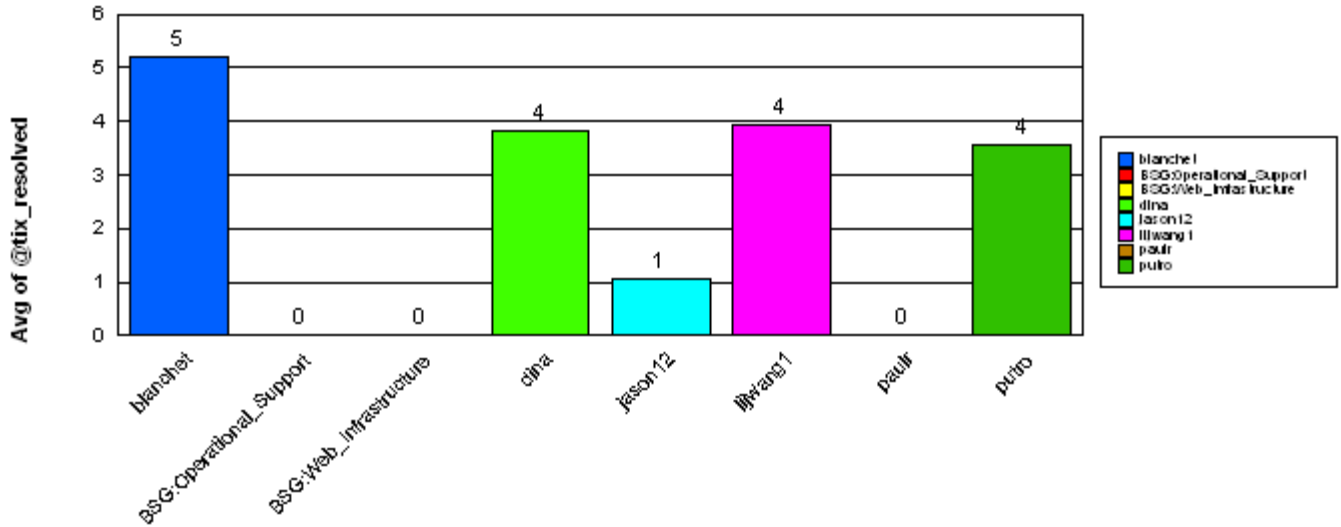

OIT BSG Non People

Average time to ticket resolution for	OIT BSG Non P	1
Maximum time to ticket resolution for	OIT BSG Non P	18
Minimum time to ticket resolution for	OIT BSG Non P	0

Avg of Each Ticket Resolved

For OIT BSG Non PeopleSoft