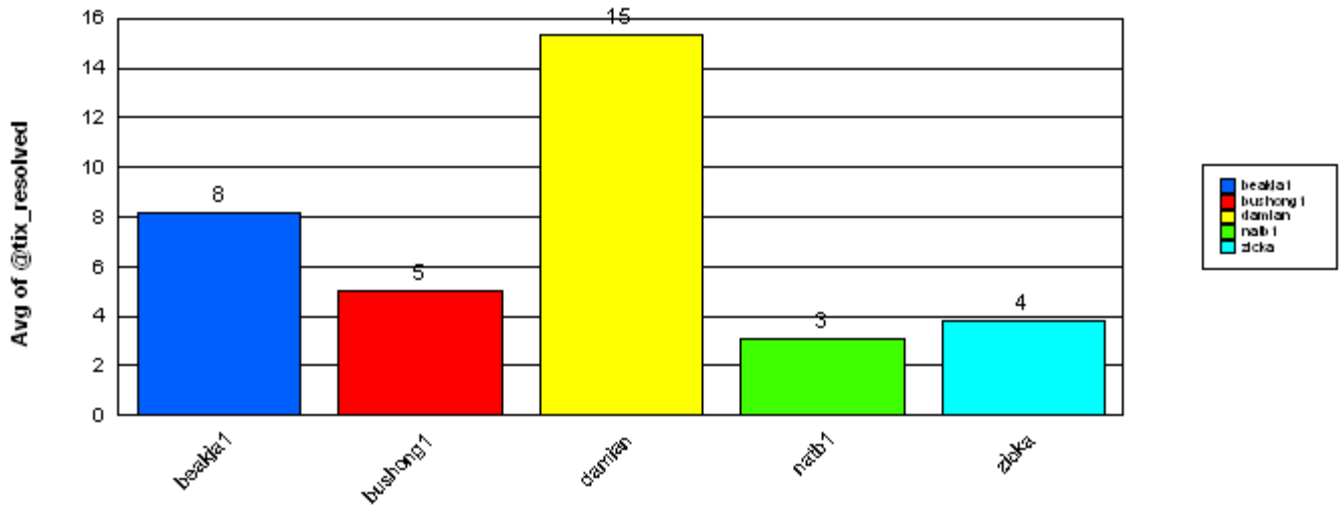

Physical Networks

Average time to ticket resolution for	Physical Networ	5
Maximum time to ticket resolution for	Physical Networ	29
Minimum time to ticket resolution for	Physical Networ	0

Avg of Each Ticket Resolved

For Physical Networks