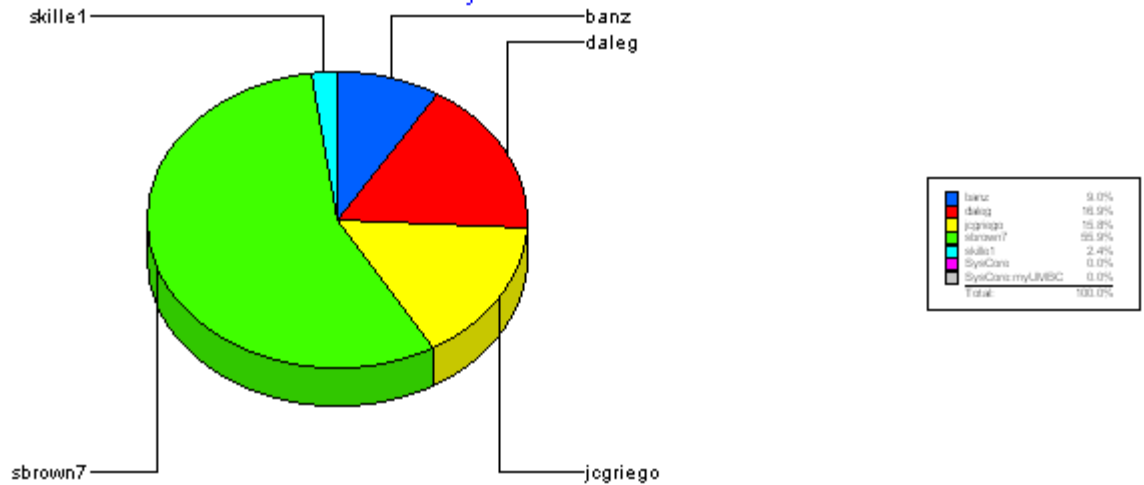

Percentage of Sum of Tickets Resolved

For SysCore