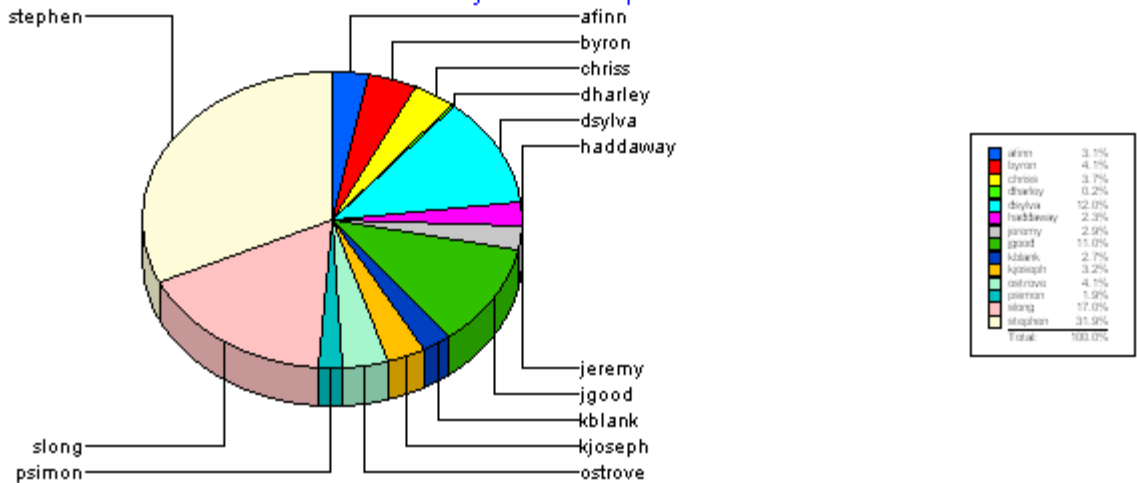

Percentage of Sum of Tickets Resolved

For OIT Business Systems: PeopleSoft