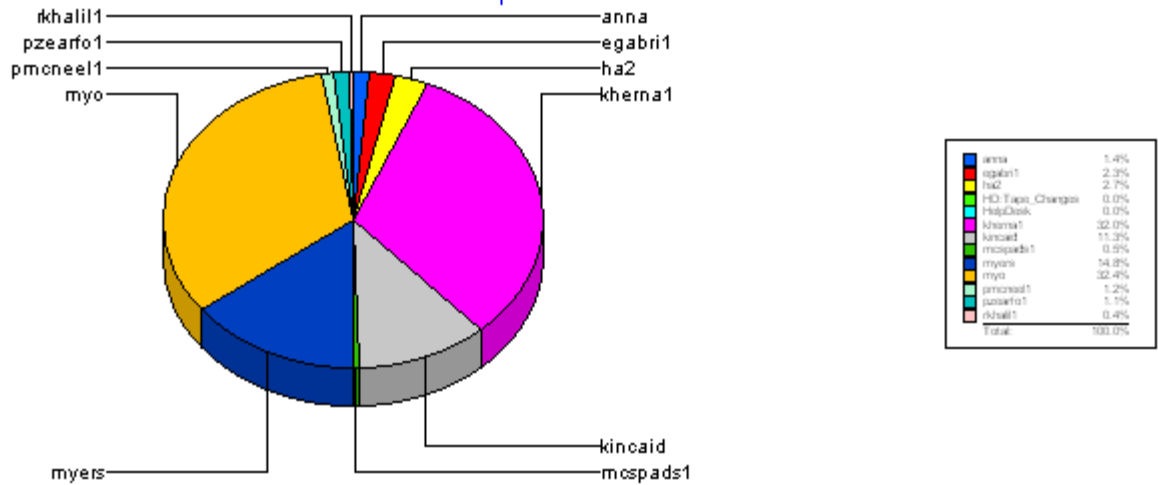

Percentage of Sum of Tickets Resolved
For Helpdesk