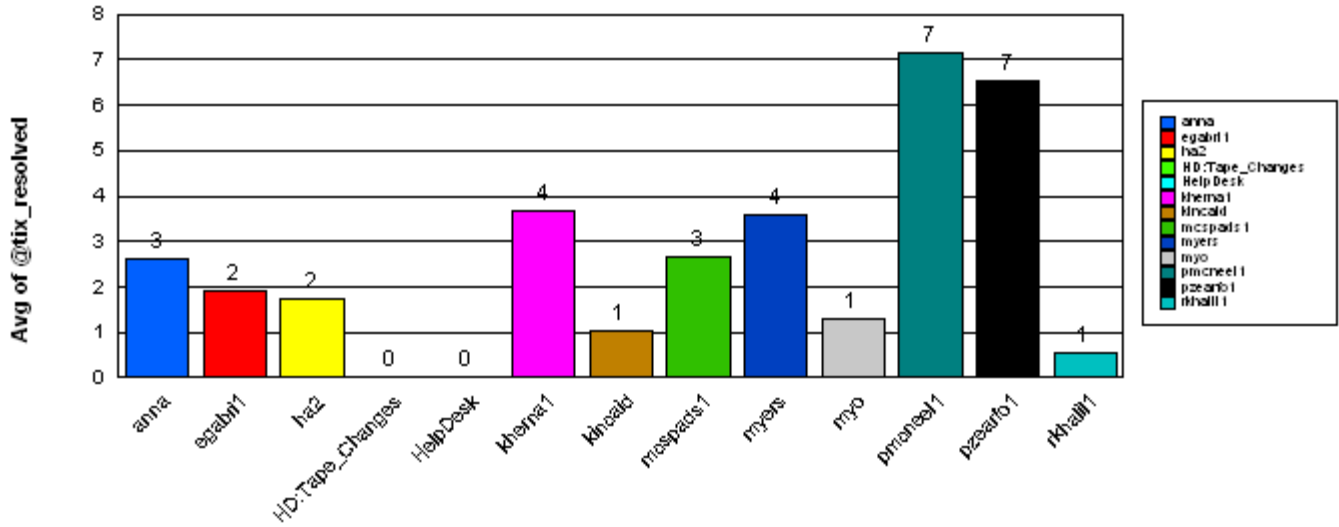

Helpdesk

Average time to ticket resolution for	Helpdesk	2
Maximum time to ticket resolution for	Helpdesk	35
Minimum time to ticket resolution for	Helpdesk	0

Avg of Each Ticket Resolved
For Helpdesk