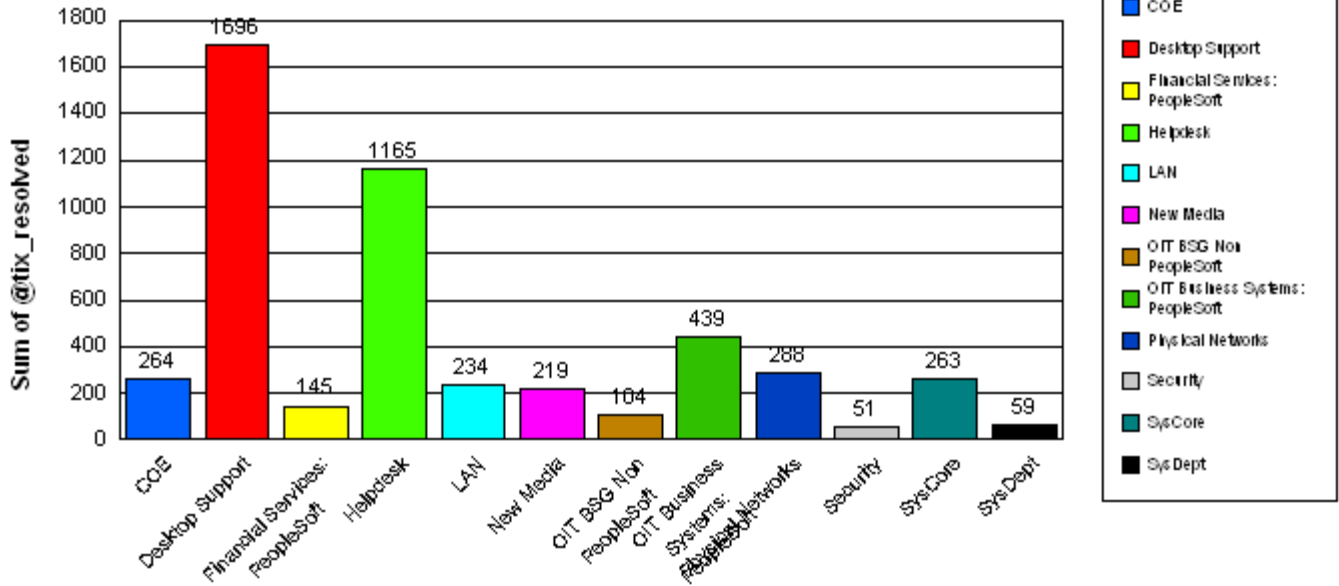

### Avg of Each Ticket Resolved

### Sum of Tickets Resolved

## % of Sum of Tickets Resolved

**COE**

		<u>Total:</u>	<b>12</b>		
<b>champ</b>			<u>Total:</u>	<b>12</b>	
	<b>Closed</b>		<u>Total:</u>	<b>12</b>	
Ticket Number:	0000118518	06/08/2005		28	07/06/2005
Ticket Number:	0000117860	06/01/2005		35	07/06/2005
Ticket Number:	0000117848	06/01/2005		35	07/06/2005
Ticket Number:	0000117878	06/01/2005		35	07/06/2005
Ticket Number:	0000118325	06/06/2005		30	07/06/2005
Ticket Number:	0000118384	06/07/2005		29	07/06/2005
Ticket Number:	0000118528	06/08/2005		28	07/06/2005
Ticket Number:	0000119645	06/25/2005		11	07/06/2005
Ticket Number:	0000119665	06/27/2005		9	07/06/2005
Ticket Number:	0000119763	06/28/2005		8	07/06/2005
Ticket Number:	0000119832	06/28/2005		8	07/06/2005
Ticket Number:	0000119843	06/29/2005		7	07/06/2005
-----				-----	
<b>Average time to ticket resolution for</b>		champ		<b>22</b>	
<b>Maximum time to ticket resolution for</b>		champ		<b>35</b>	
<b>Minimum time to ticket resolution for</b>		champ		<b>7</b>	