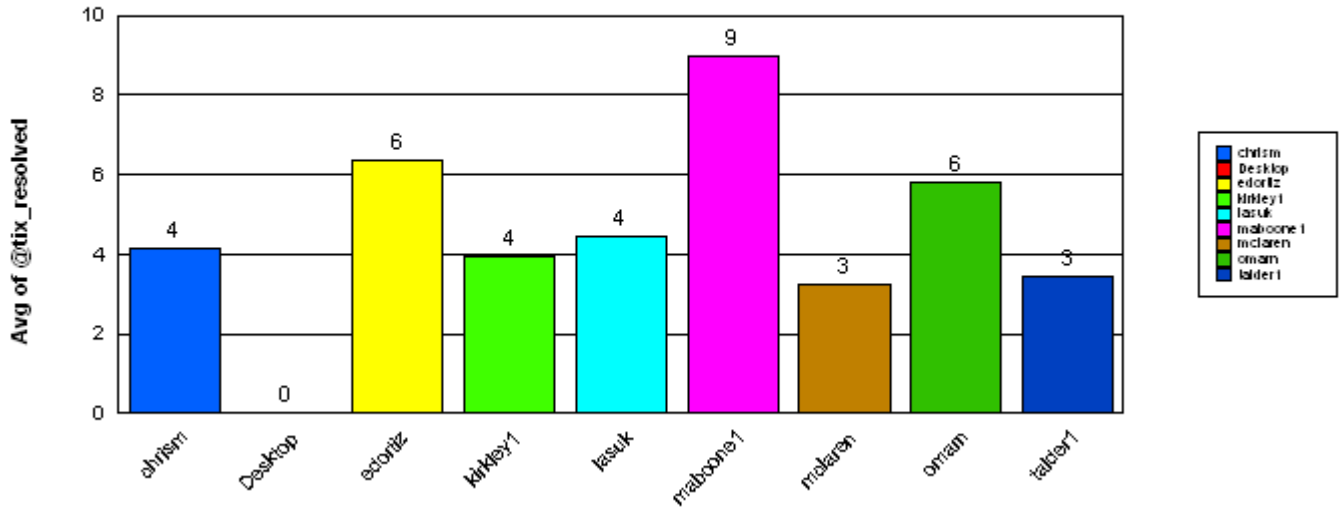

Desktop Support

Average time to ticket resolution for	talder1	3
Maximum time to ticket resolution for	talder1	15
Minimum time to ticket resolution for	talder1	0
Average time to ticket resolution for	Desktop Support	5
Maximum time to ticket resolution for	Desktop Support	35
Minimum time to ticket resolution for	Desktop Support	0

Avg of Each Ticket Resolved

For Desktop Support