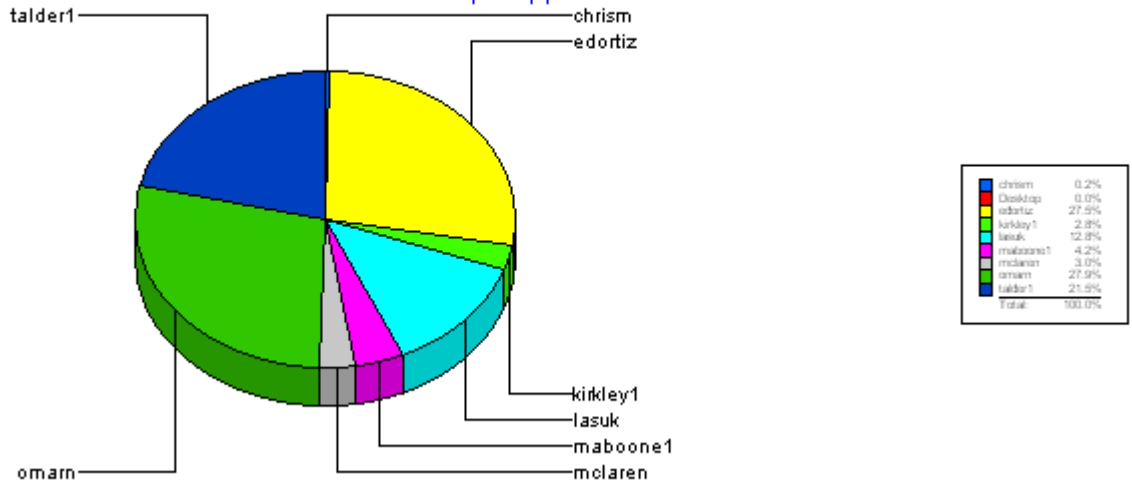

Percentage of Sum of Tickets Resolved

For Desktop Support