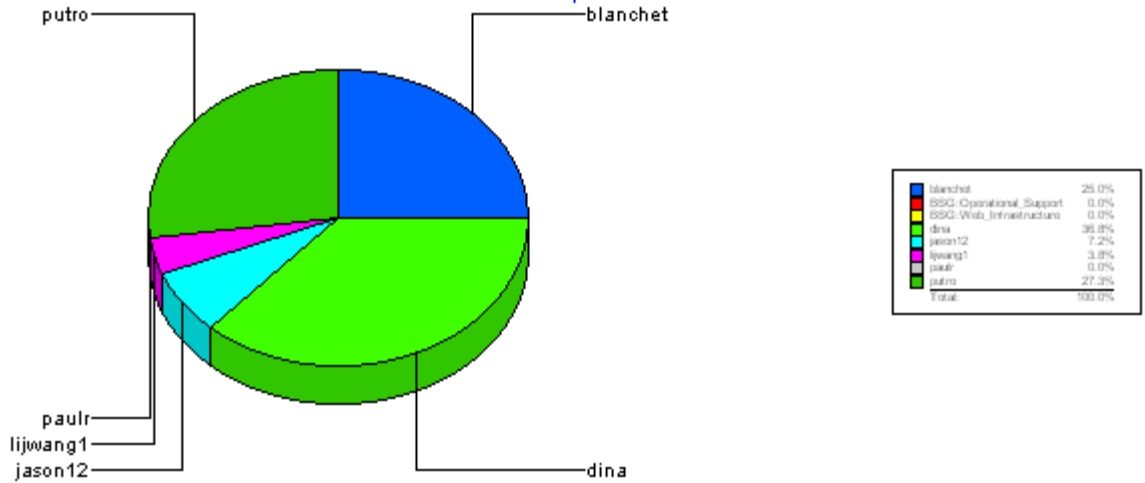

Percentage of Sum of Tickets Resolved

For OIT BSG Non PeopleSoft