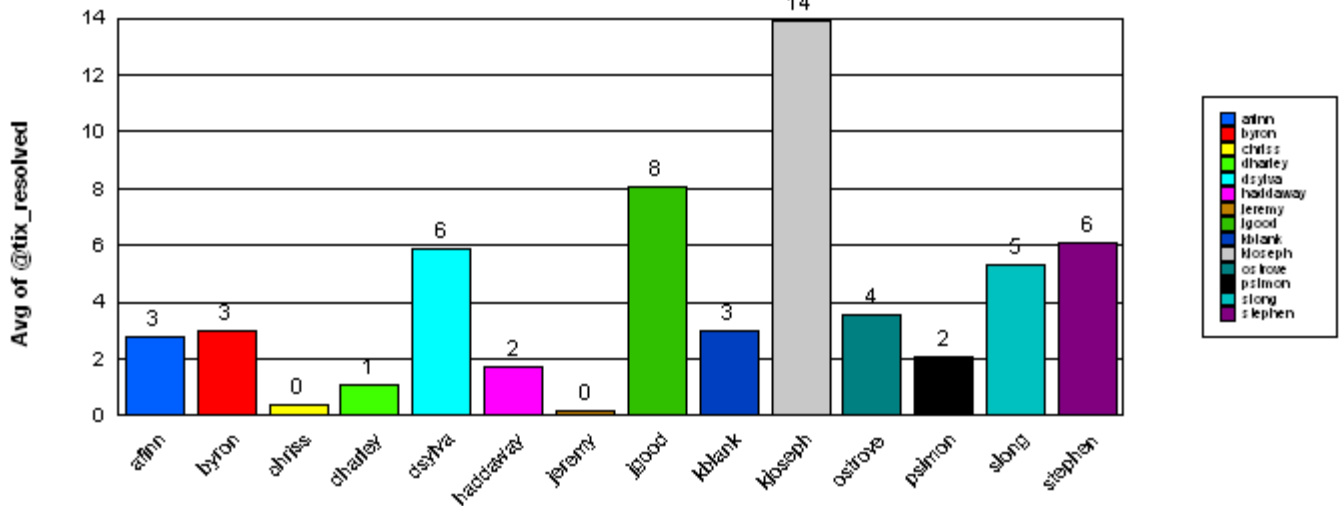

OIT Business Systems: P

Average time to ticket resolution for	OIT Business S	2
Maximum time to ticket resolution for	OIT Business S	22
Minimum time to ticket resolution for	OIT Business S	0

Avg of Each Ticket Resolved

For OIT Business Systems: PeopleSoft