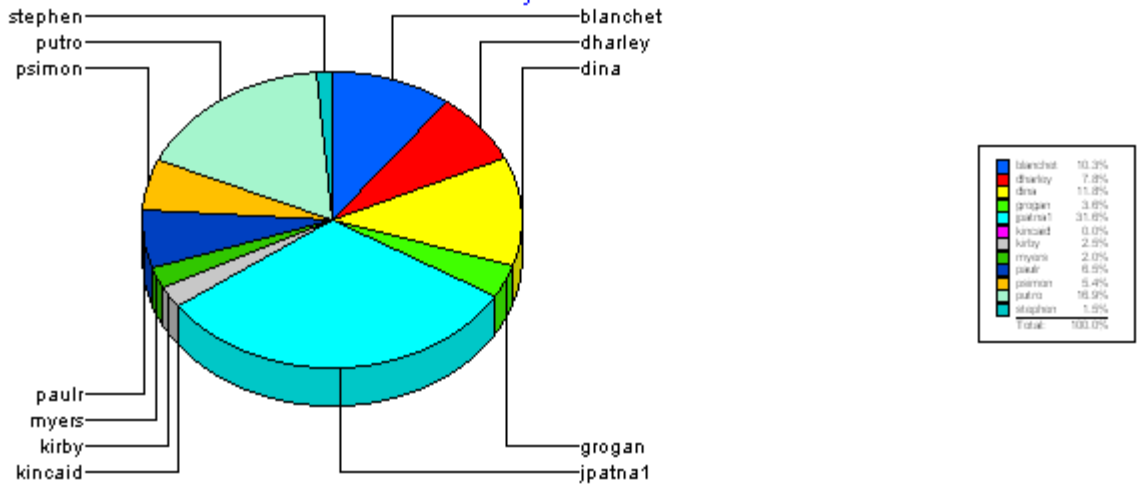

Percentage of Sum of Tickets Resolved
For Business Systems