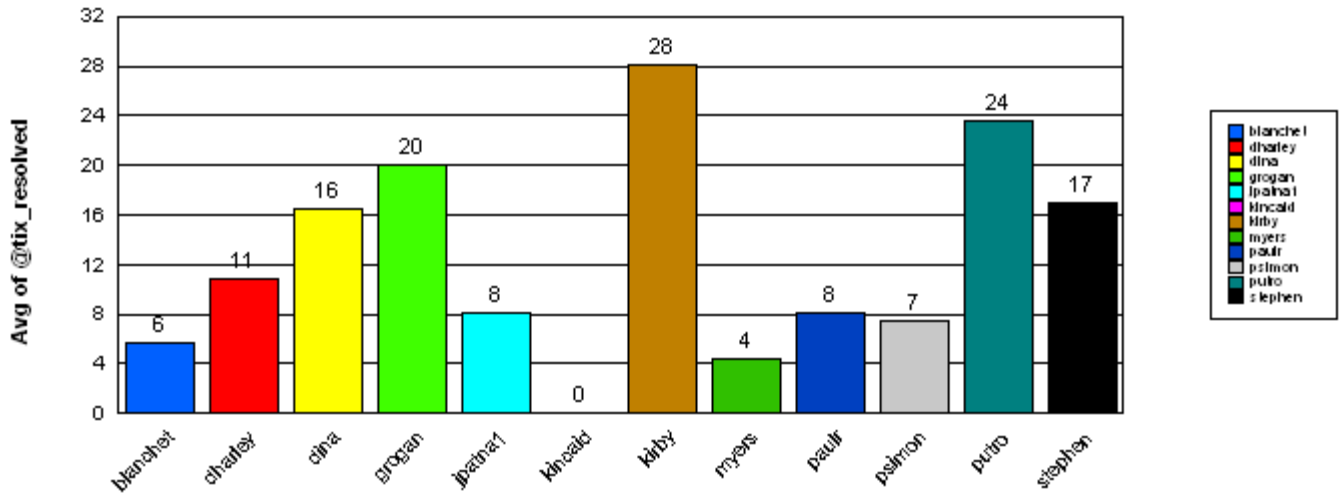

Business Systems

Average time to ticket resolution for	Business System	10
Maximum time to ticket resolution for	Business System	115
Minimum time to ticket resolution for	Business System	0

Avg of Each Ticket Resolved
For Business Systems