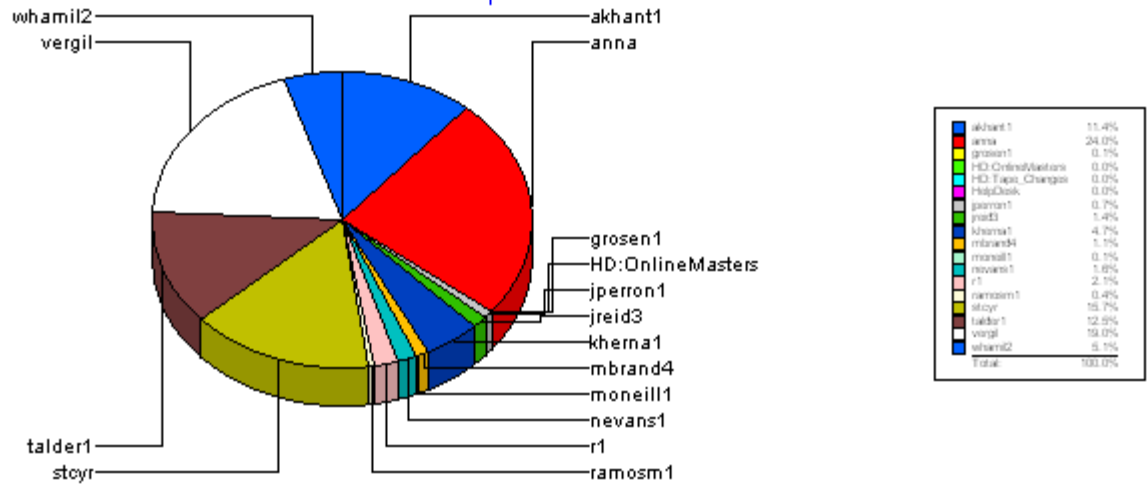

Percentage of Sum of Tickets Resolved
For Helpdesk