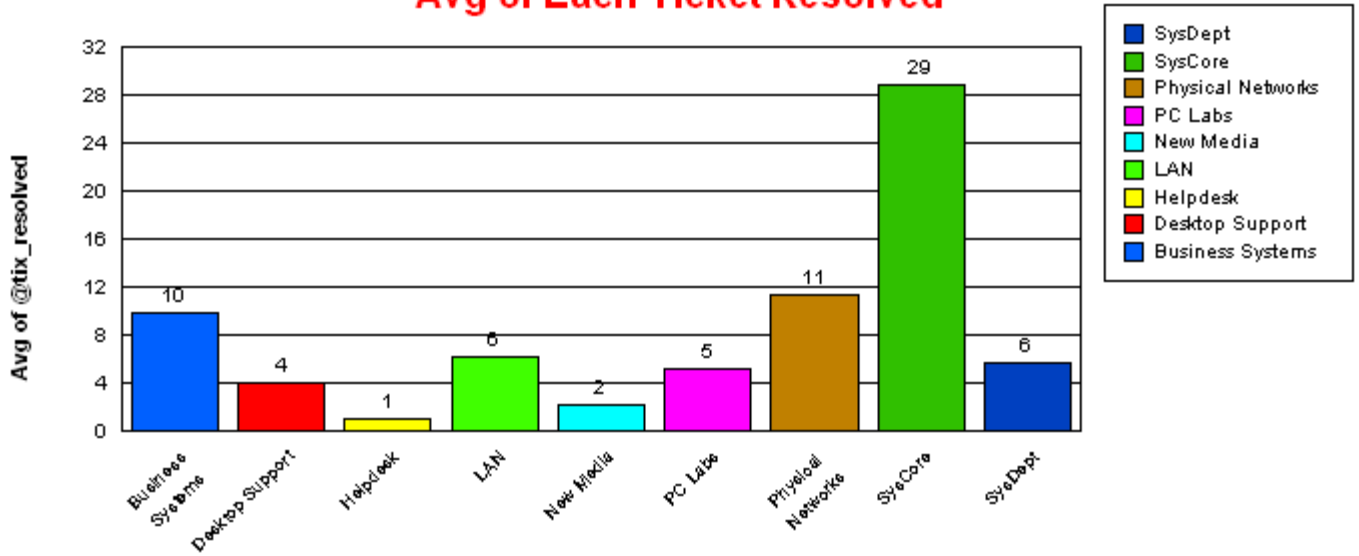

Avg of Each Ticket Resolved

Sum of Tickets Resolved

% of Sum of Tickets Resolved

Business Systems

		<u>Total:</u>	114		
blanchet		<u>Total:</u>	20		
Closed		<u>Total:</u>	20		
Ticket Number:	0000062004	05/01/2003	4	05/05/2003	
Ticket Number:	0000062078	05/02/2003	3	05/05/2003	
Ticket Number:	0000062229	05/06/2003	0	05/06/2003	
Ticket Number:	0000062242	05/06/2003	84	07/29/2003	
Ticket Number:	0000062437	05/08/2003	1	05/09/2003	
Ticket Number:	0000062733	05/14/2003	0	05/14/2003	
Ticket Number:	0000062436	05/08/2003	0	05/08/2003	
Ticket Number:	0000062230	05/06/2003	0	05/06/2003	
Ticket Number:	0000063561	05/30/2003	4	06/03/2003	
Ticket Number:	0000062626	05/13/2003	0	05/13/2003	
Ticket Number:	0000062624	05/13/2003	0	05/13/2003	
Ticket Number:	0000062628	05/13/2003	0	05/13/2003	
Ticket Number:	0000062754	05/14/2003	1	05/15/2003	
Ticket Number:	0000062943	05/19/2003	0	05/19/2003	
Ticket Number:	0000062845	05/16/2003	3	05/19/2003	
Ticket Number:	0000062694	05/13/2003	0	05/13/2003	
Ticket Number:	0000062783	05/15/2003	0	05/15/2003	
Ticket Number:	0000062784	05/15/2003	0	05/15/2003	
Ticket Number:	0000063098	05/21/2003	0	05/21/2003	
Ticket Number:	0000063434	05/28/2003	13	06/10/2003	
Average time to ticket resolution for		blanchet	6		
Maximum time to ticket resolution for		blanchet	84		
Minimum time to ticket resolution for		blanchet	0		
dharley		<u>Total:</u>	8		
Closed		<u>Total:</u>	8		
Ticket Number:	0000062991	05/19/2003	2	05/21/2003	
Ticket Number:	0000063008	05/19/2003	84	08/11/2003	
Ticket Number:	0000063105	05/21/2003	0	05/21/2003	
Ticket Number:	0000063106	05/21/2003	0	05/21/2003	
Ticket Number:	0000063044	05/20/2003	1	05/21/2003	
Ticket Number:	0000062815	05/15/2003	0	05/15/2003	
Ticket Number:	0000062817	05/15/2003	0	05/15/2003	
Ticket Number:	0000062252	05/06/2003	0	05/06/2003	
Average time to ticket resolution for		dharley	11		
Maximum time to ticket resolution for		dharley	84		
Minimum time to ticket resolution for		dharley	0		
dina		<u>Total:</u>	8		
Closed		<u>Total:</u>	8		
Ticket Number:	0000062012	05/01/2003	41	06/11/2003	
Ticket Number:	0000062174	05/05/2003	66	07/10/2003	
Ticket Number:	0000062251	05/06/2003	1	05/07/2003	
Ticket Number:	0000062205	05/05/2003	1	05/06/2003	
Ticket Number:	0000062207	05/05/2003	0	05/05/2003	
Ticket Number:	0000062958	05/19/2003	14	06/02/2003	
Ticket Number:	0000063023	05/20/2003	1	05/21/2003	
Ticket Number:	0000063116	05/21/2003	8	05/29/2003	
Average time to ticket resolution for		dina	16		
Maximum time to ticket resolution for		dina	66		
Minimum time to ticket resolution for		dina	0		