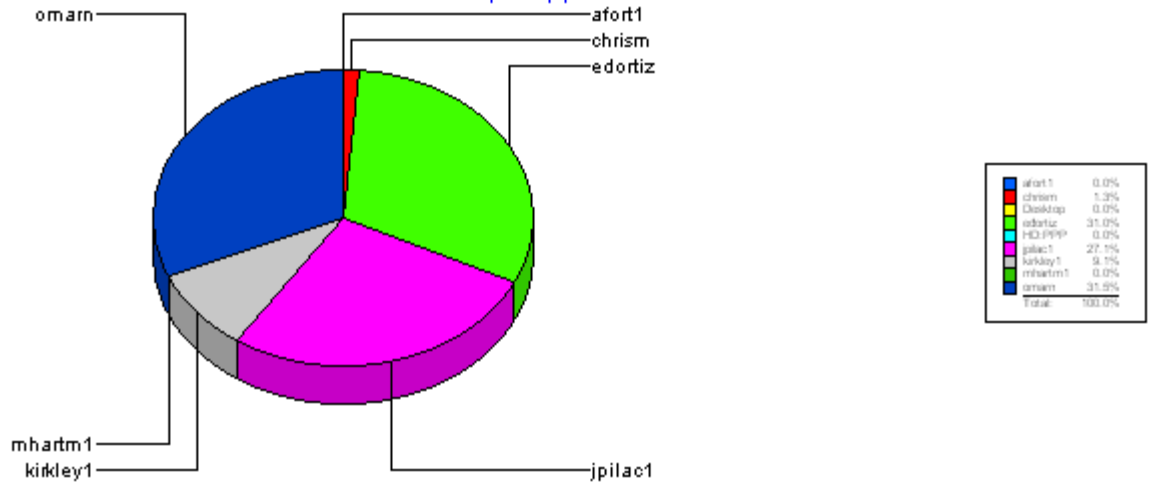

Percentage of Sum of Tickets Resolved

For Desktop Support