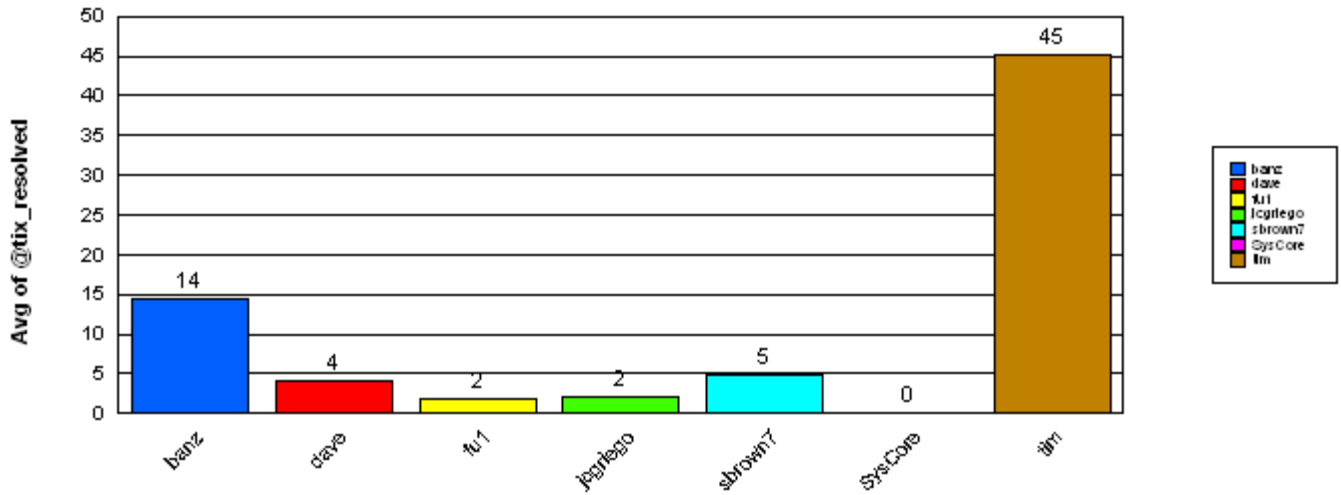

SysCore

Average time to ticket resolution for

SysCore

29

Maximum time to ticket resolution for

SysCore

141

Minimum time to ticket resolution for

SysCore

0

Avg of Each Ticket Resolved

For SysCore