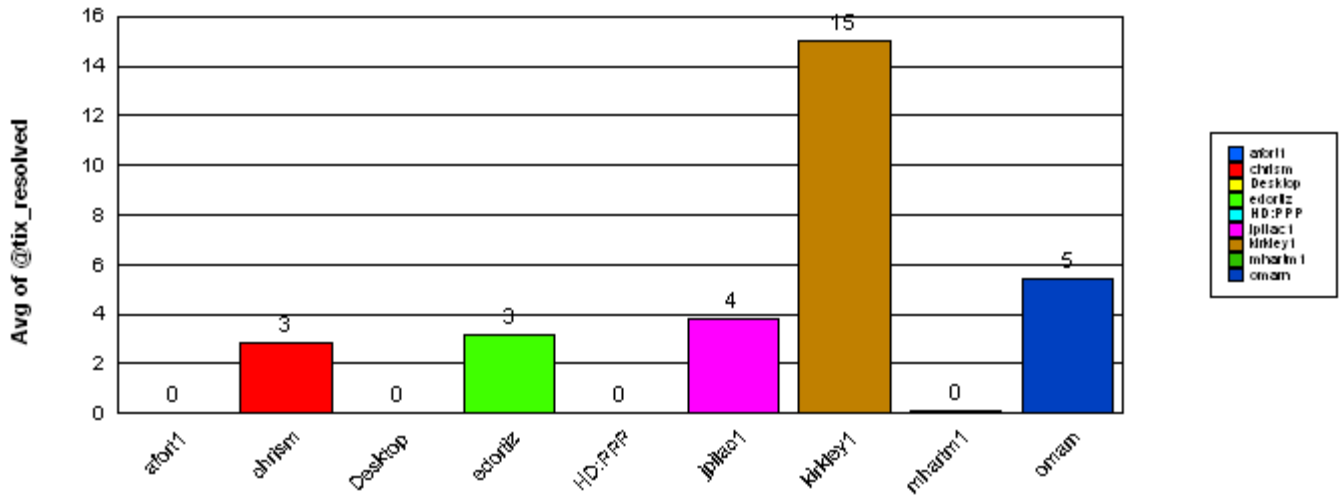

Desktop Support

Average time to ticket resolution for	Desktop Support	4
Maximum time to ticket resolution for	Desktop Support	28
Minimum time to ticket resolution for	Desktop Support	0

Avg of Each Ticket Resolved

For Desktop Support