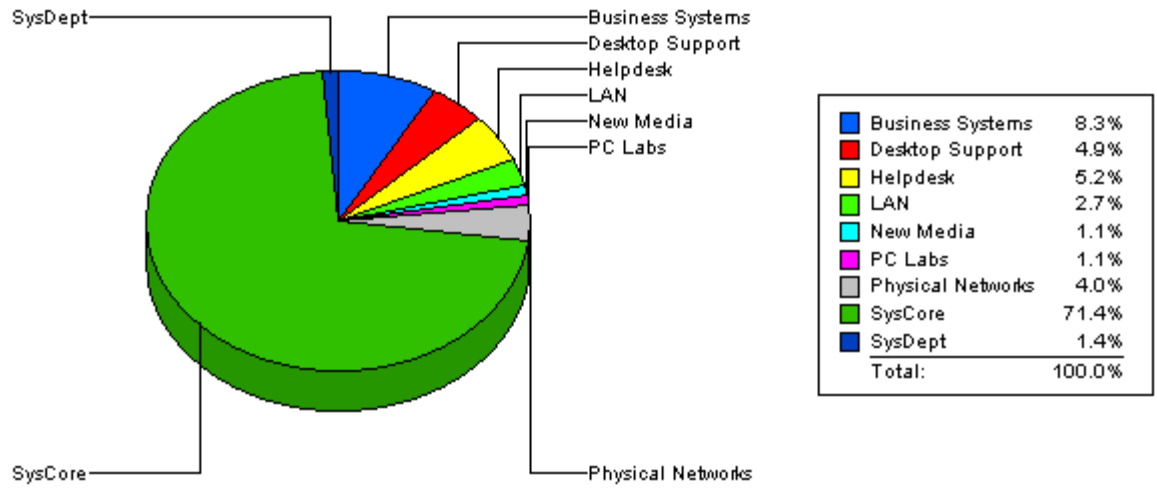

% of Sum of Tickets Resolved