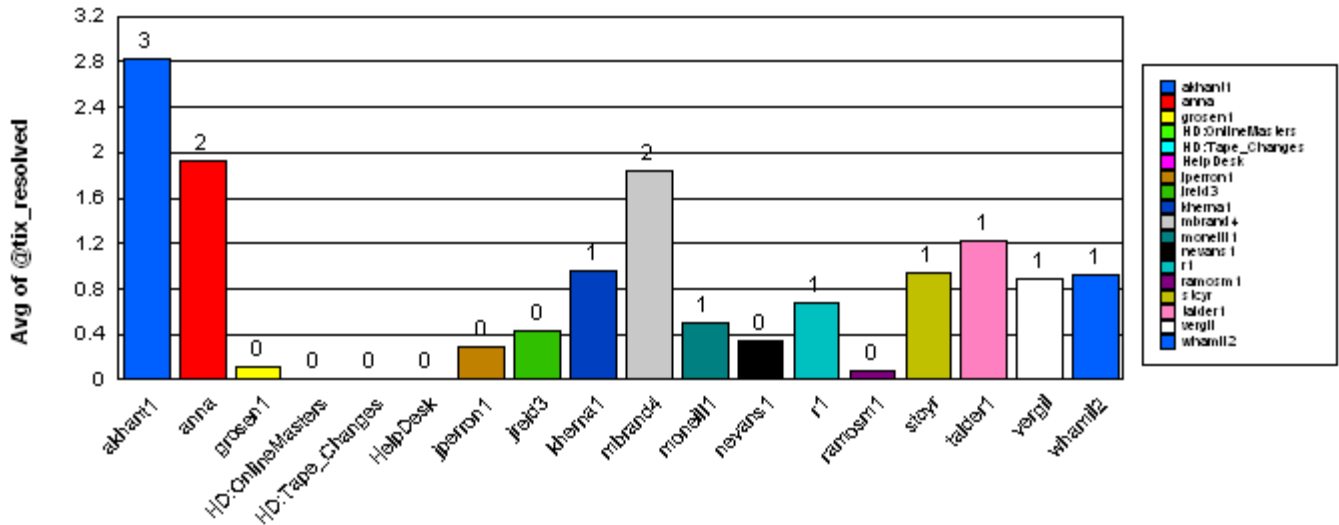

Helpdesk

Average time to ticket resolution for	Helpdesk	1
Maximum time to ticket resolution for	Helpdesk	51
Minimum time to ticket resolution for	Helpdesk	0

Avg of Each Ticket Resolved
For Helpdesk