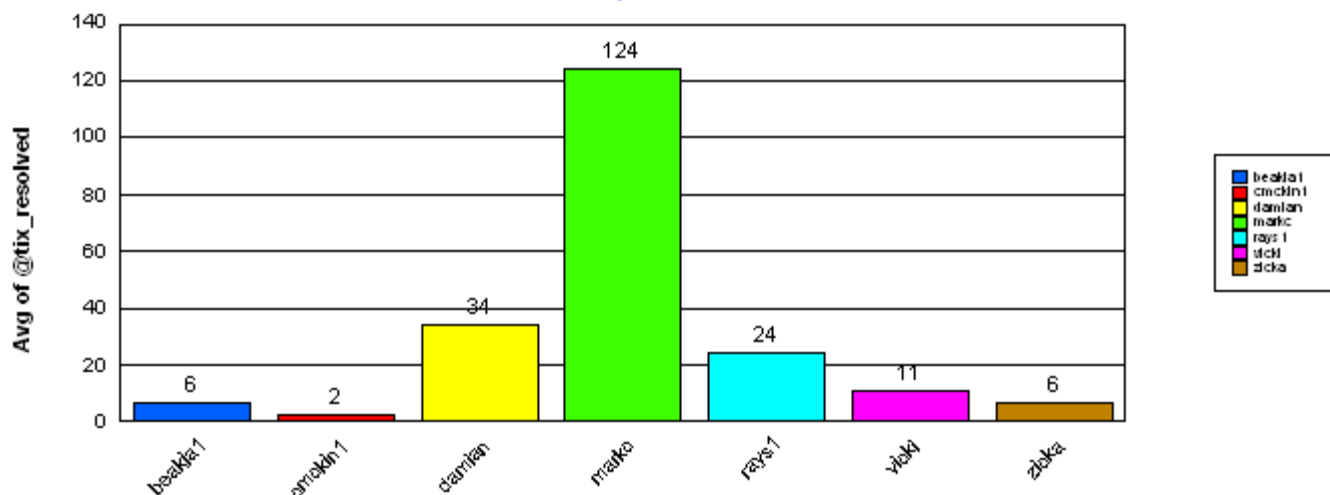

Physical Networks

Average time to ticket resolution for	Physical Networ	11
Maximum time to ticket resolution for	Physical Networ	124
Minimum time to ticket resolution for	Physical Networ	0

Avg of Each Ticket Resolved

For Physical Networks