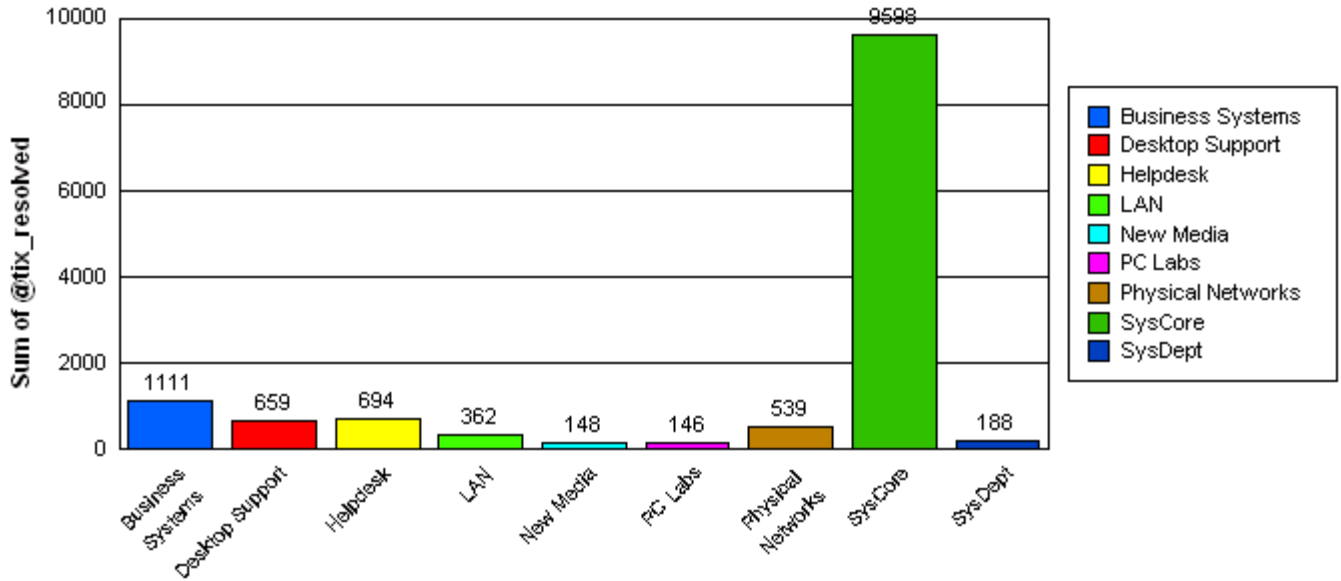

Avg of Each Ticket Resolved

Sum of Tickets Resolved

% of Sum of Tickets Resolved

Business Systems

		<u>Total:</u>	114		
blanchet		<u>Total:</u>	20		
Closed		<u>Total:</u>	20		
Ticket Number:	0000062004	05/01/2003	4	05/05/2003	
Ticket Number:	0000062078	05/02/2003	3	05/05/2003	
Ticket Number:	0000062229	05/06/2003	0	05/06/2003	
Ticket Number:	0000062242	05/06/2003	84	07/29/2003	
Ticket Number:	0000062437	05/08/2003	1	05/09/2003	
Ticket Number:	0000062733	05/14/2003	0	05/14/2003	
Ticket Number:	0000062436	05/08/2003	0	05/08/2003	
Ticket Number:	0000062230	05/06/2003	0	05/06/2003	
Ticket Number:	0000063561	05/30/2003	4	06/03/2003	
Ticket Number:	0000062626	05/13/2003	0	05/13/2003	
Ticket Number:	0000062624	05/13/2003	0	05/13/2003	
Ticket Number:	0000062628	05/13/2003	0	05/13/2003	
Ticket Number:	0000062754	05/14/2003	1	05/15/2003	
Ticket Number:	0000062943	05/19/2003	0	05/19/2003	
Ticket Number:	0000062845	05/16/2003	3	05/19/2003	
Ticket Number:	0000062694	05/13/2003	0	05/13/2003	
Ticket Number:	0000062783	05/15/2003	0	05/15/2003	
Ticket Number:	0000062784	05/15/2003	0	05/15/2003	
Ticket Number:	0000063098	05/21/2003	0	05/21/2003	
Ticket Number:	0000063434	05/28/2003	13	06/10/2003	
Average time to ticket resolution for		blanchet	6		
Maximum time to ticket resolution for		blanchet	84		
Minimum time to ticket resolution for		blanchet	0		
dharley		<u>Total:</u>	8		
Closed		<u>Total:</u>	8		
Ticket Number:	0000062991	05/19/2003	2	05/21/2003	
Ticket Number:	0000063008	05/19/2003	84	08/11/2003	
Ticket Number:	0000063105	05/21/2003	0	05/21/2003	
Ticket Number:	0000063106	05/21/2003	0	05/21/2003	
Ticket Number:	0000063044	05/20/2003	1	05/21/2003	
Ticket Number:	0000062815	05/15/2003	0	05/15/2003	
Ticket Number:	0000062817	05/15/2003	0	05/15/2003	
Ticket Number:	0000062252	05/06/2003	0	05/06/2003	
Average time to ticket resolution for		dharley	11		
Maximum time to ticket resolution for		dharley	84		
Minimum time to ticket resolution for		dharley	0		
dina		<u>Total:</u>	8		
Closed		<u>Total:</u>	8		
Ticket Number:	0000062012	05/01/2003	41	06/11/2003	
Ticket Number:	0000062174	05/05/2003	66	07/10/2003	
Ticket Number:	0000062251	05/06/2003	1	05/07/2003	
Ticket Number:	0000062205	05/05/2003	1	05/06/2003	
Ticket Number:	0000062207	05/05/2003	0	05/05/2003	
Ticket Number:	0000062958	05/19/2003	14	06/02/2003	
Ticket Number:	0000063023	05/20/2003	1	05/21/2003	
Ticket Number:	0000063116	05/21/2003	8	05/29/2003	
Average time to ticket resolution for		dina	16		
Maximum time to ticket resolution for		dina	66		
Minimum time to ticket resolution for		dina	0		