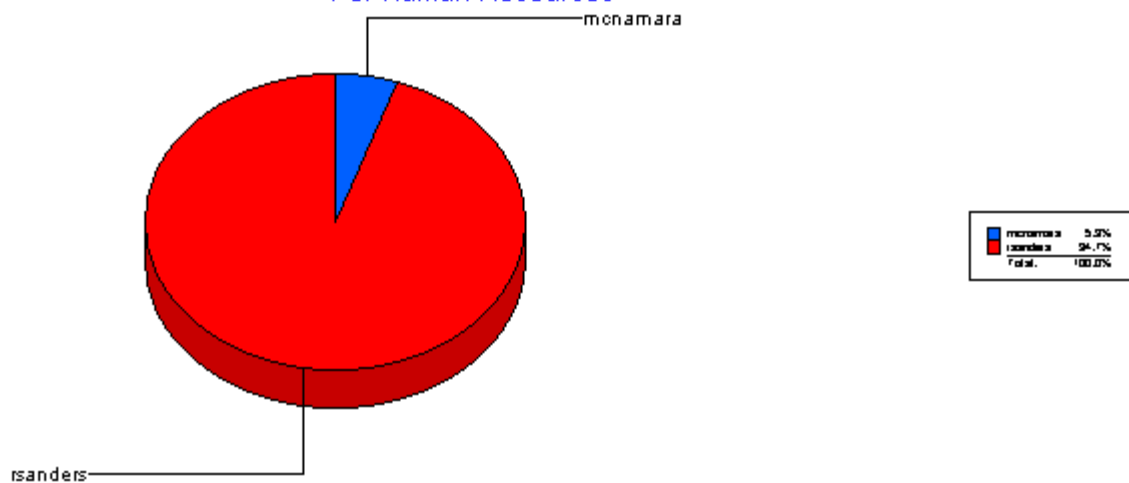

## Percentage of Sum of Tickets Resolved

For Human Resources

LAN

Total:    **56**

jesse

Total:    **28**

**Resolved**

Total:    **5**