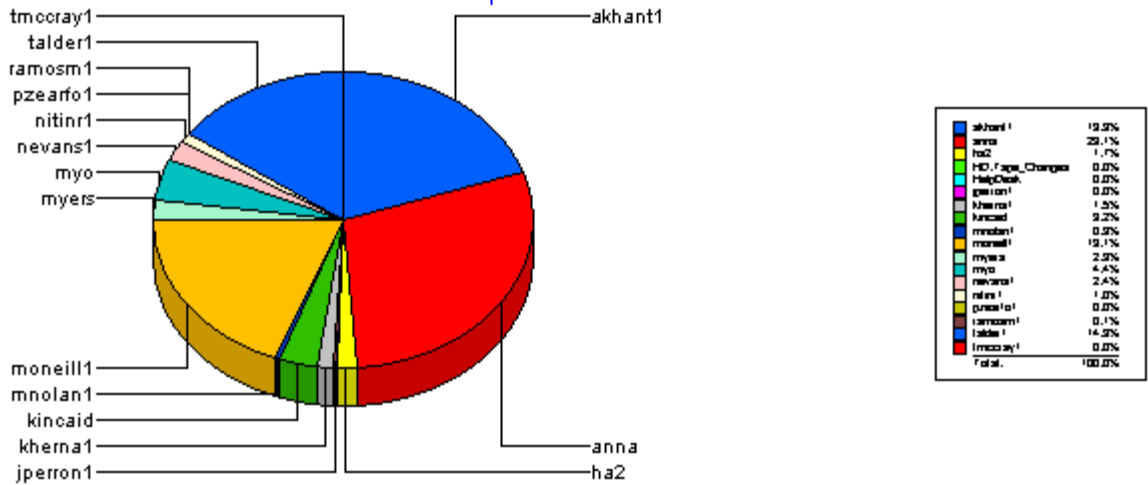

**Percentage of Sum of Tickets Resolved**

For Helpdesk

**Human Resources**

		<b>Total:</b>	<b>13</b>		
<b>mcnamara</b>		<b>Total:</b>	<b>3</b>		
<b>Closed</b>		<b>Total:</b>	<b>3</b>		
Ticket Number:	0000091405	05/18/2004	0		05/18/2004
Ticket Number:	0000091650	05/21/2004	3	05/24/2004	05/31/2004
Ticket Number:	0000092061	05/27/2004	0		05/27/2004
-----					
<b>Average time to ticket resolution for</b>		mcnamara	<b>1</b>		
<b>Maximum time to ticket resolution for</b>		mcnamara	<b>3</b>		
<b>Minimum time to ticket resolution for</b>		mcnamara	<b>0</b>		
<hr/>					
<b>rsanders</b>		<b>Total:</b>	<b>10</b>		
<b>Resolved</b>		<b>Total:</b>	<b>1</b>		
Ticket Number:	0000092078	05/27/2004	0	05/27/2004	
<b>Closed</b>		<b>Total:</b>	<b>9</b>		
Ticket Number:	0000090069	05/04/2004	14		05/18/2004
Ticket Number:	0000090792	05/11/2004	7	05/18/2004	05/24/2004
Ticket Number:	0000090798	05/11/2004	7		05/18/2004
Ticket Number:	0000090281	05/05/2004	6	05/11/2004	05/17/2004
Ticket Number:	0000091382	05/18/2004	0	05/18/2004	05/24/2004
Ticket Number:	0000091393	05/18/2004	0	05/18/2004	05/24/2004
Ticket Number:	0000091481	05/19/2004	7		05/26/2004
Ticket Number:	0000091419	05/18/2004	0		05/18/2004
Ticket Number:	0000091147	05/14/2004	12	05/26/2004	06/01/2004
-----					
<b>Average time to ticket resolution for</b>		rsanders	<b>5</b>		
<b>Maximum time to ticket resolution for</b>		rsanders	<b>14</b>		
<b>Minimum time to ticket resolution for</b>		rsanders	<b>0</b>		
<hr/>					