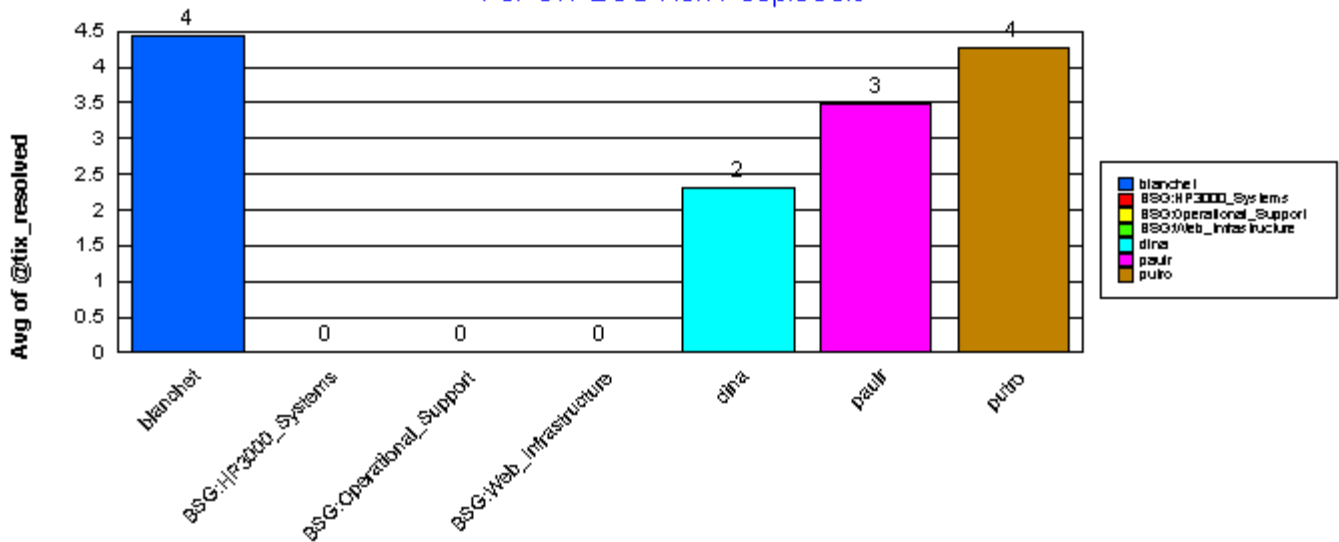

OIT BSG Non People

Average time to ticket resolution for	OIT BSG Non P	1
Maximum time to ticket resolution for	OIT BSG Non P	19
Minimum time to ticket resolution for	OIT BSG Non P	0

Avg of Each Ticket Resolved

For OIT BSG Non PeopleSoft