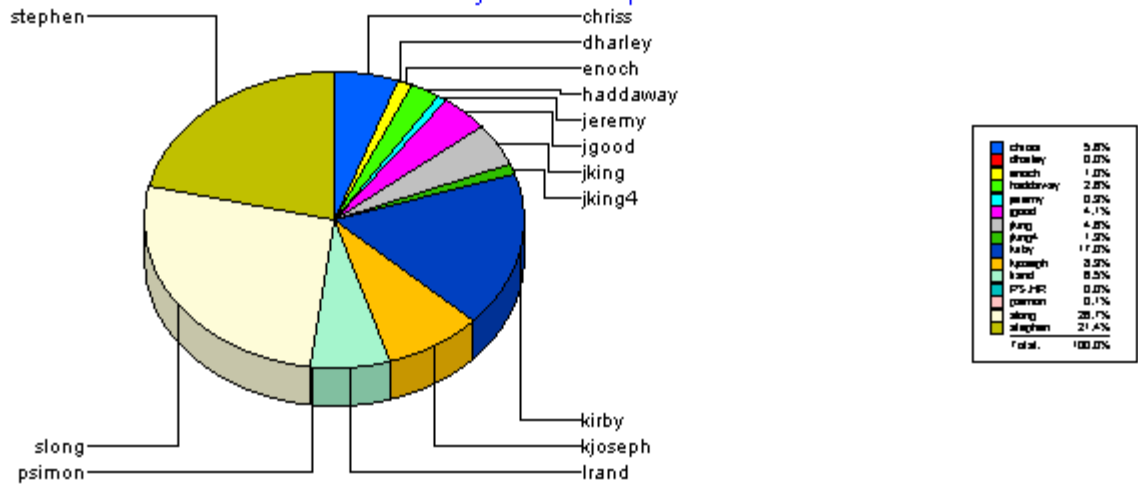

Percentage of Sum of Tickets Resolved

For OIT Business Systems: PeopleSoft