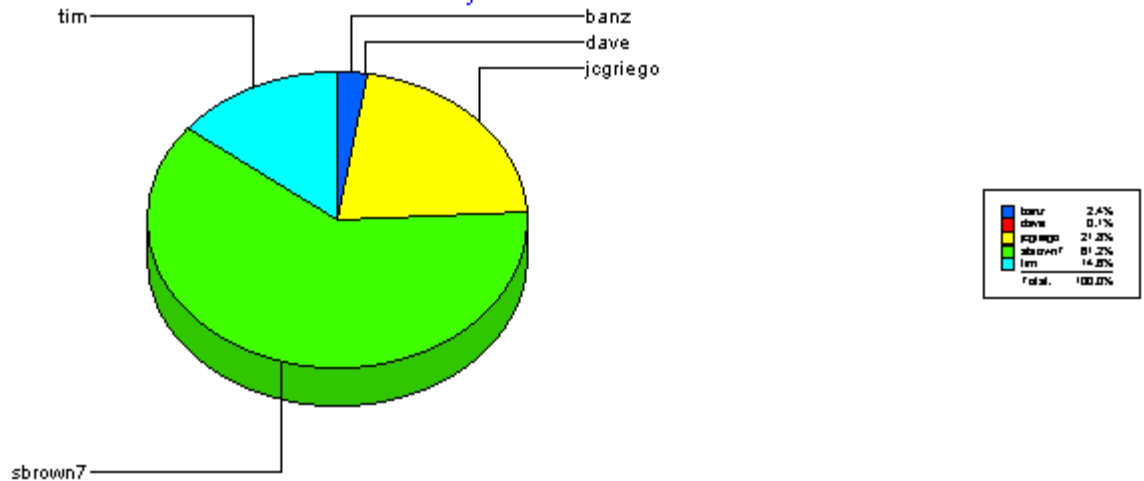

## Percentage of Sum of Tickets Resolved

For SysCore

SysDept

		<u>Total:</u> 27	
<b>champ</b>		<u>Total:</u> 9	
<b>Closed</b>		<u>Total:</u> 9	
Ticket Number:	0000090151	05/04/2004	7
Ticket Number:	0000090336	05/05/2004	6
Ticket Number:	0000090232	05/05/2004	0
Ticket Number:	0000090539	05/07/2004	4
Ticket Number:	0000091118	05/14/2004	0
Ticket Number:	0000091587	05/20/2004	4
Ticket Number:	0000091299	05/17/2004	1
Ticket Number:	0000091504	05/19/2004	5
Ticket Number:	0000089841	05/02/2004	9
-----		-----	
<b>Average time to ticket resolution for</b>		champ	<b>4</b>
<b>Maximum time to ticket resolution for</b>		champ	<b>9</b>
<b>Minimum time to ticket resolution for</b>		champ	<b>0</b>
<hr/>		<hr/>	
<b>laura</b>		<u>Total:</u> 12	
<b>Closed</b>		<u>Total:</u> 12	
Ticket Number:	0000089818	05/01/2004	2
Ticket Number:	0000089930	05/03/2004	1
Ticket Number:	0000089915	05/03/2004	0
Ticket Number:	0000090334	05/05/2004	6
Ticket Number:	0000090484	05/07/2004	0
Ticket Number:	0000091075	05/14/2004	0
Ticket Number:	0000091084	05/14/2004	0
Ticket Number:	0000090630	05/10/2004	0
Ticket Number:	0000090801	05/11/2004	1
Ticket Number:	0000091939	05/26/2004	0
Ticket Number:	0000091947	05/26/2004	0
Ticket Number:	0000092150	05/28/2004	4
-----		-----	
<b>Average time to ticket resolution for</b>		laura	<b>1</b>
<b>Maximum time to ticket resolution for</b>		laura	<b>6</b>
<b>Minimum time to ticket resolution for</b>		laura	<b>0</b>
<hr/>		<hr/>	
<b>randy</b>		<u>Total:</u> 6	
<b>Closed</b>		<u>Total:</u> 6	
Ticket Number:	0000091639	05/21/2004	0
Ticket Number:	0000091946	05/26/2004	0
Ticket Number:	0000090793	05/11/2004	0
Ticket Number:	0000090929	05/12/2004	0
Ticket Number:	0000090073	05/04/2004	0
Ticket Number:	0000090136	05/04/2004	2
-----		-----	
<b>Average time to ticket resolution for</b>		randy	<b>0</b>
<b>Maximum time to ticket resolution for</b>		randy	<b>2</b>
<b>Minimum time to ticket resolution for</b>		randy	<b>0</b>