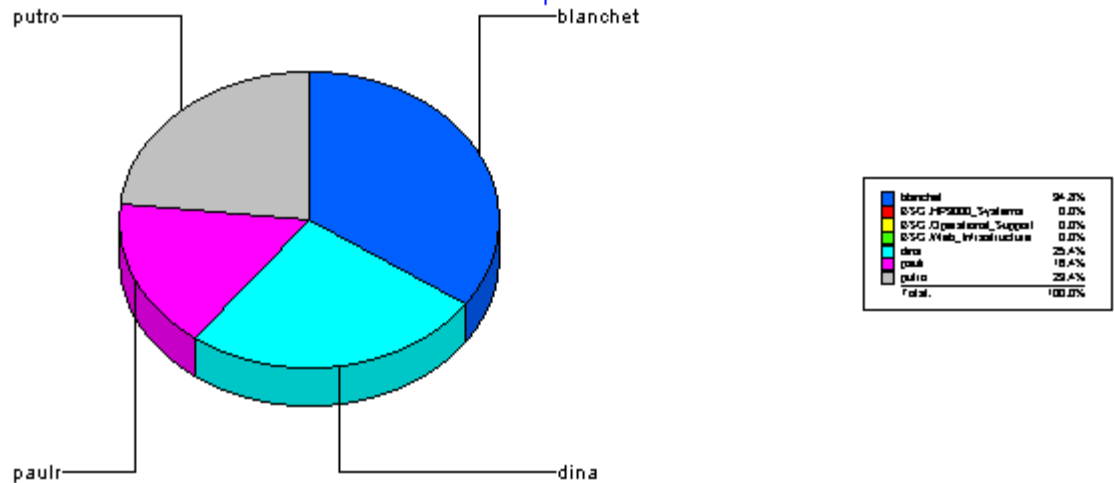

Percentage of Sum of Tickets Resolved

For OIT BSG Non PeopleSoft