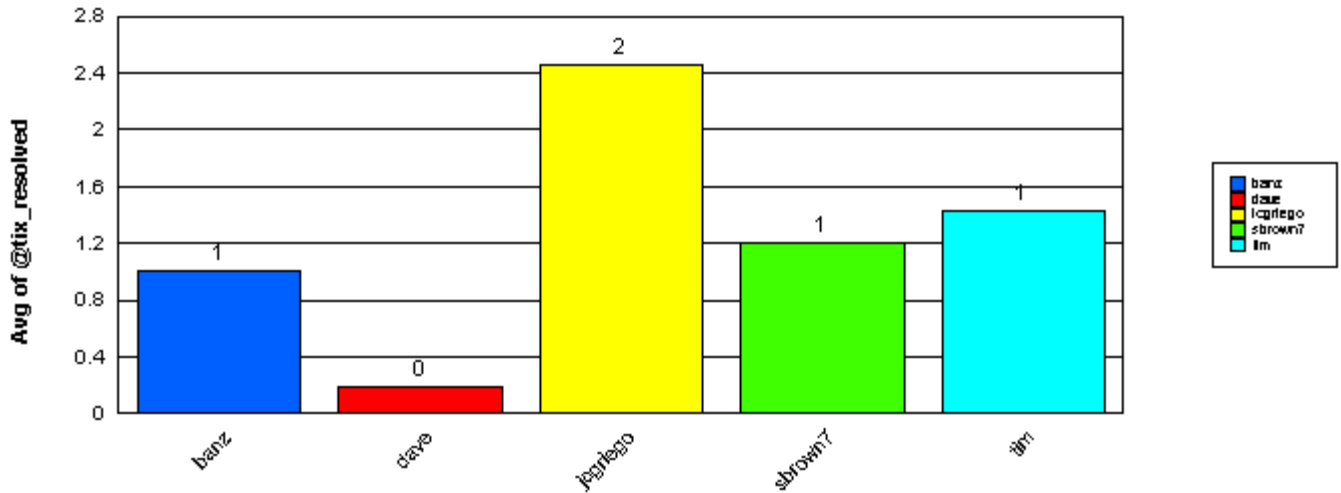

SysCore

Average time to ticket resolution for

SysCore

1

Maximum time to ticket resolution for

SysCore

25

Minimum time to ticket resolution for

SysCore

0

Avg of Each Ticket Resolved

For SysCore