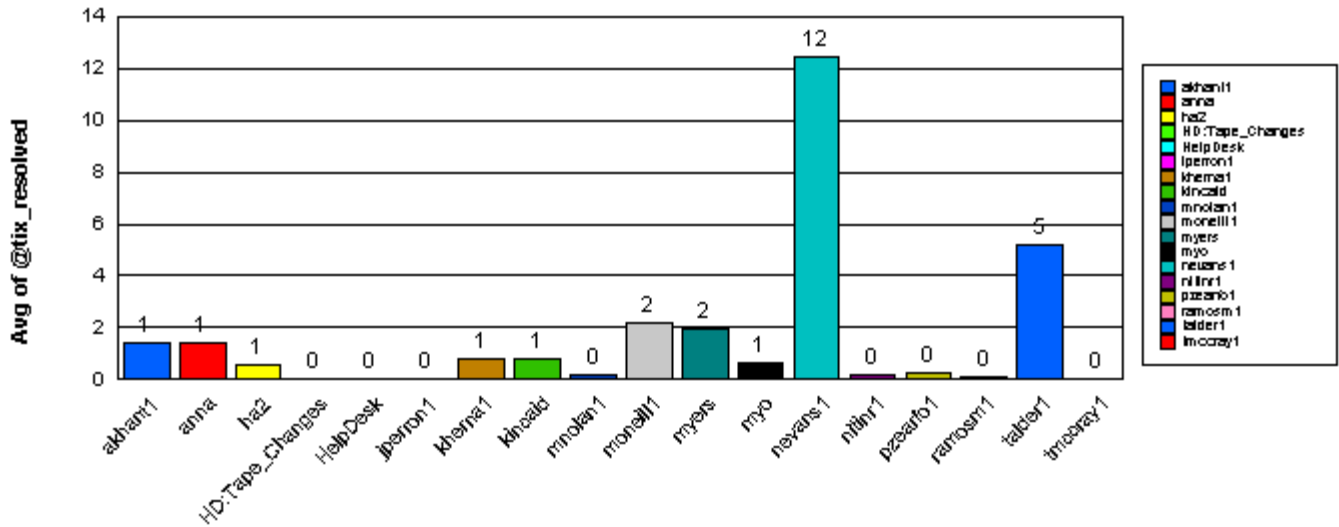

Helpdesk

Average time to ticket resolution for	Helpdesk	1
Maximum time to ticket resolution for	Helpdesk	23
Minimum time to ticket resolution for	Helpdesk	0

Avg of Each Ticket Resolved

For Helpdesk