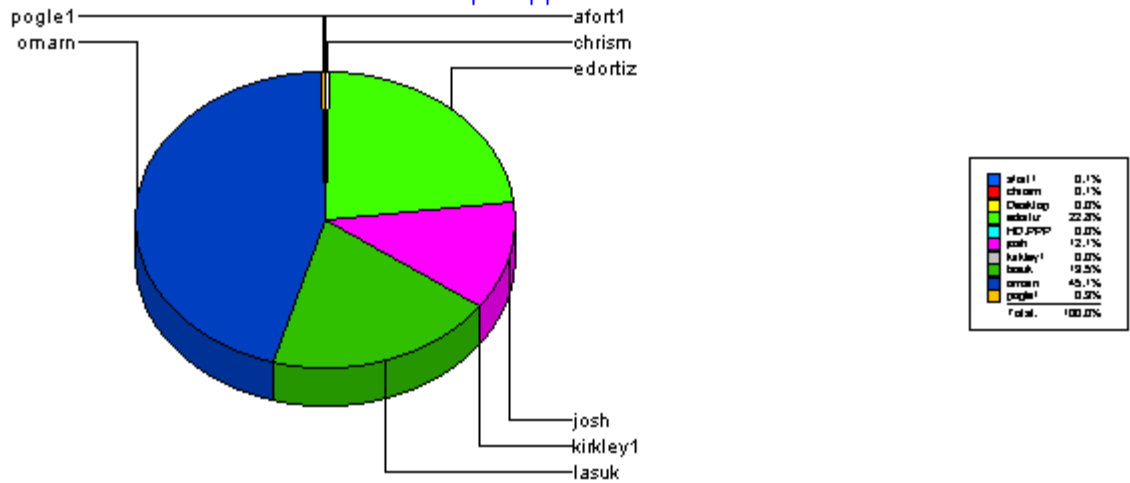

Percentage of Sum of Tickets Resolved

For Desktop Support