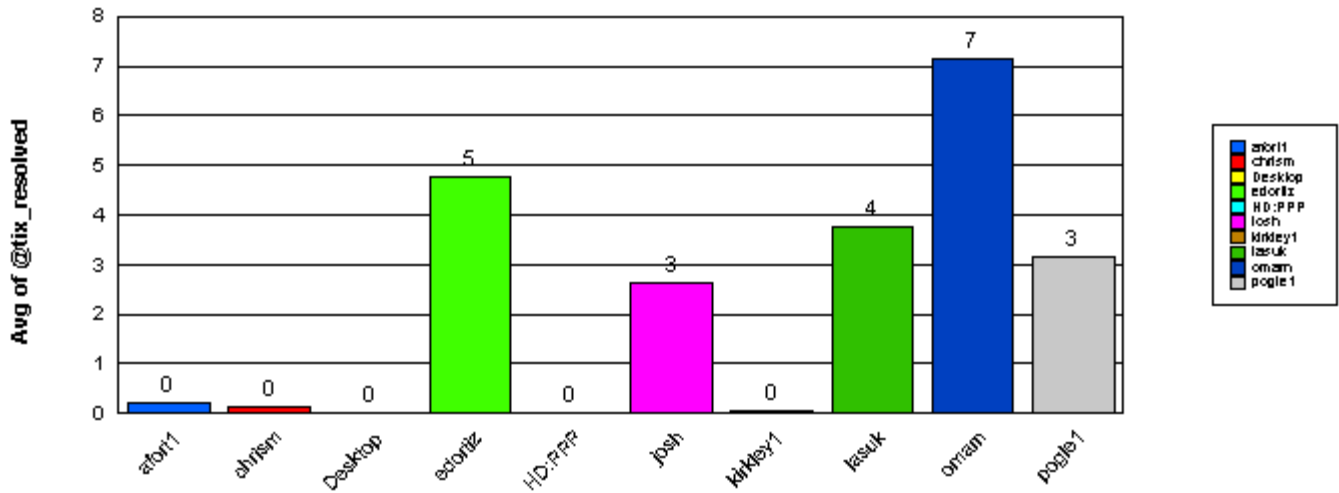

Desktop Support

Average time to ticket resolution for	Desktop Suppor	4
Maximum time to ticket resolution for	Desktop Suppor	24
Minimum time to ticket resolution for	Desktop Suppor	0

Avg of Each Ticket Resolved

For Desktop Support