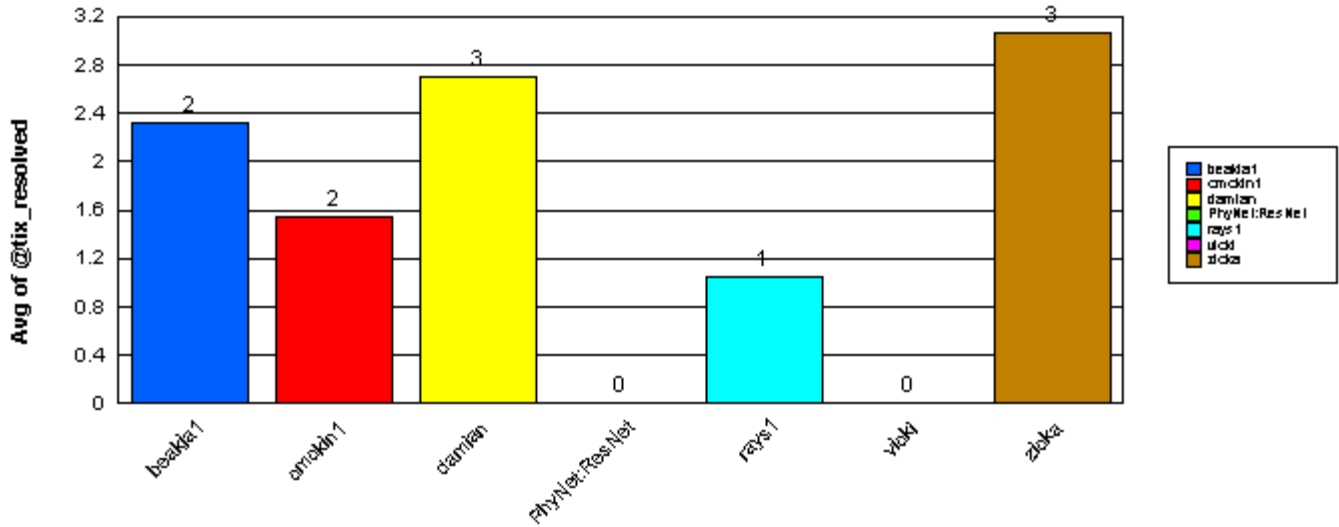

Physical Networks

Average time to ticket resolution for	Physical Networ	2
Maximum time to ticket resolution for	Physical Networ	8
Minimum time to ticket resolution for	Physical Networ	0

Avg of Each Ticket Resolved
For Physical Networks