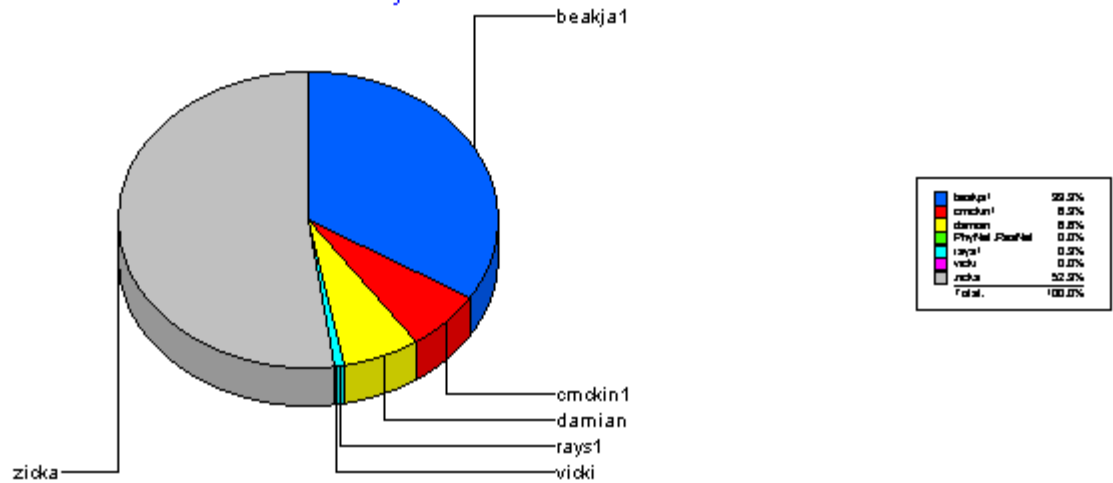

Percentage of Sum of Tickets Resolved
For Physical Networks