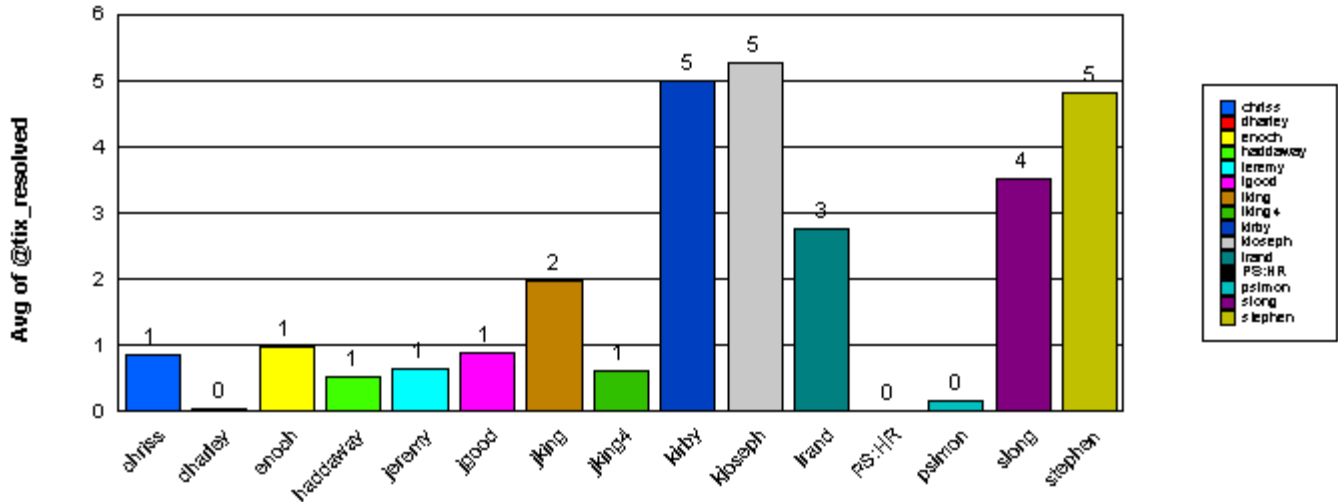

OIT Business Systems: P

Average time to ticket resolution for	OIT Business S	2
Maximum time to ticket resolution for	OIT Business S	23
Minimum time to ticket resolution for	OIT Business S	0

Avg of Each Ticket Resolved

For OIT Business Systems: PeopleSoft