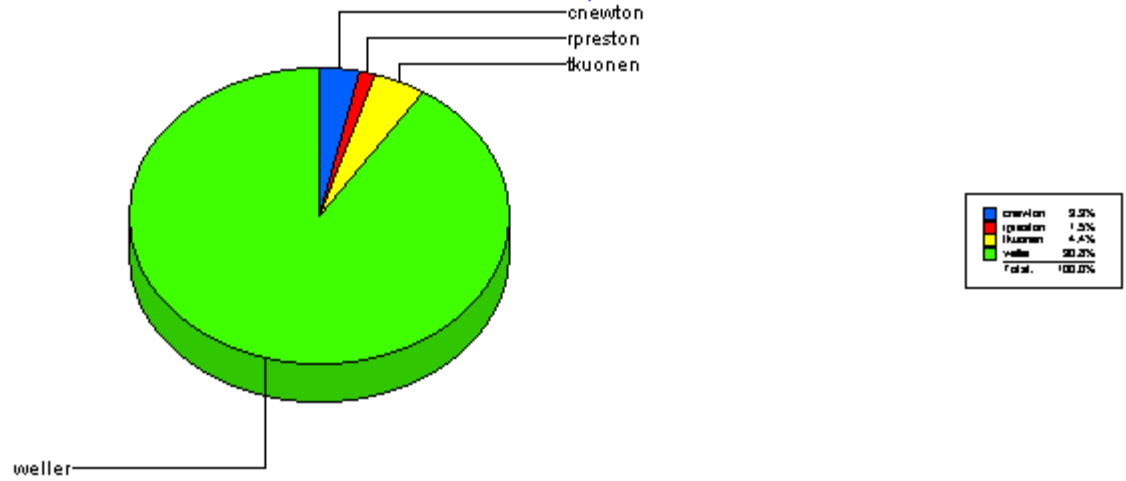

Percentage of Sum of Tickets Resolved

For Financial Services: PeopleSoft