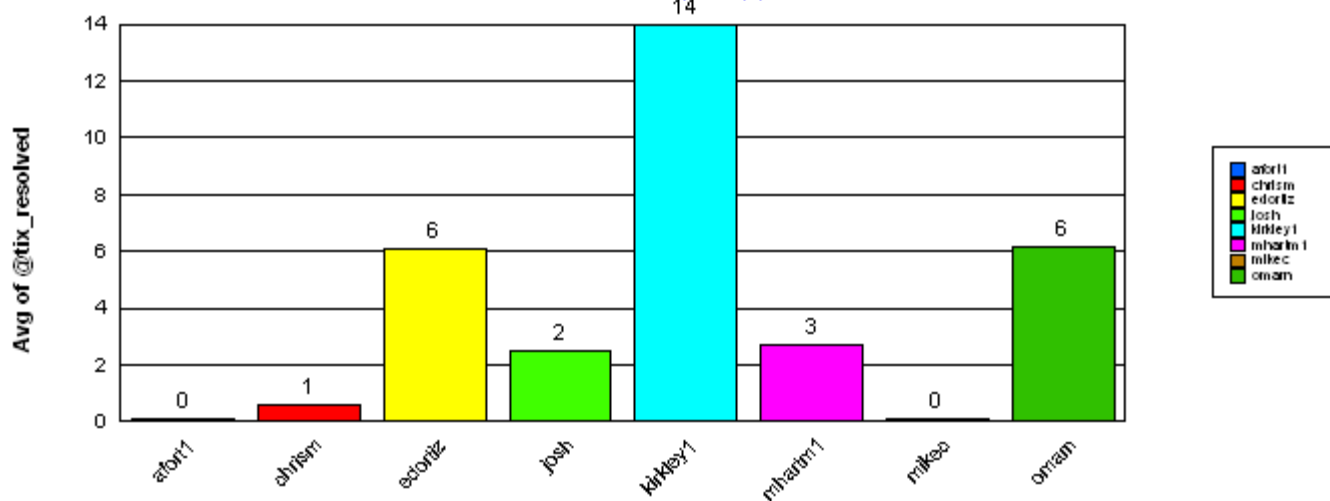

Desktop Support

Average time to ticket resolution for	Desktop Suppor	5
Maximum time to ticket resolution for	Desktop Suppor	21
Minimum time to ticket resolution for	Desktop Suppor	0

Avg of Each Ticket Resolved

For Desktop Support