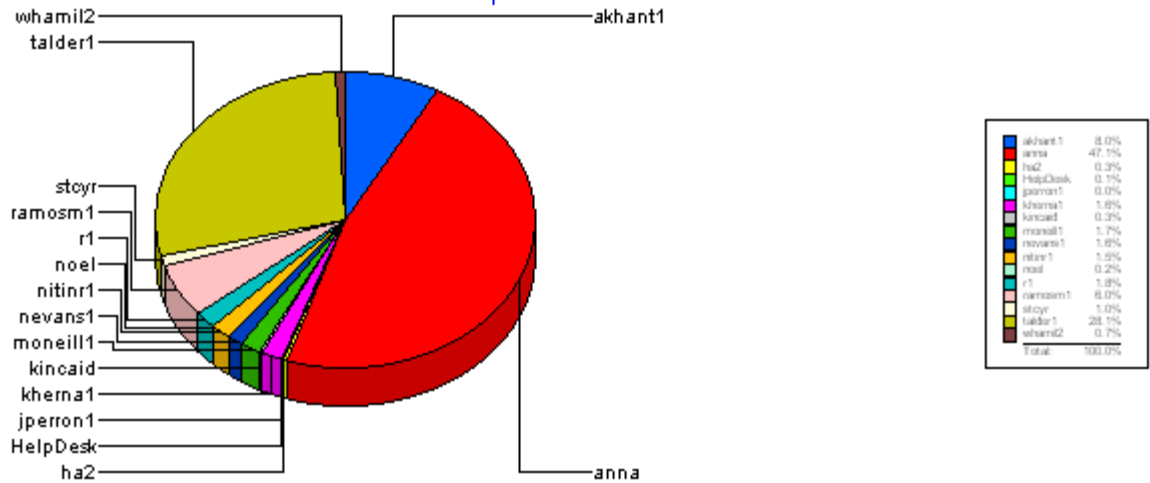

Avg of Each Ticket Resolved

For Helpdesk

Percentage of Sum of Tickets Resolved

For Helpdesk

LAN

		<u>Total:</u>		72	
jesse		<u>Total:</u>		18	
Closed		<u>Total:</u>		18	
Ticket Number:	0000074512	10/10/2003	3	10/13/2003	10/20/2003
Ticket Number:	0000075181	10/20/2003	3	10/23/2003	10/29/2003
Ticket Number:	0000074815	10/15/2003	1	10/16/2003	10/22/2003
Ticket Number:	0000075066	10/17/2003	3	10/20/2003	10/27/2003
Ticket Number:	0000075112	10/19/2003	1	10/20/2003	10/27/2003
Ticket Number:	0000075128	10/20/2003	0	10/20/2003	10/27/2003
Ticket Number:	0000074071	10/06/2003	0	10/06/2003	10/13/2003
Ticket Number:	0000075372	10/22/2003	2	10/24/2003	10/30/2003
Ticket Number:	0000074033	10/06/2003	0	10/06/2003	10/13/2003
Ticket Number:	0000074295	10/08/2003	0	10/08/2003	10/14/2003
Ticket Number:	0000073955	10/03/2003	3	10/06/2003	10/13/2003
Ticket Number:	0000074298	10/08/2003	1	10/09/2003	10/15/2003
Ticket Number:	0000074230	10/07/2003	0	10/08/2003	10/14/2003
Ticket Number:	0000073961	10/03/2003	3	10/06/2003	10/13/2003
Ticket Number:	0000073952	10/03/2003	5	10/08/2003	10/14/2003
Ticket Number:	0000073835	10/02/2003	0	10/02/2003	10/08/2003
Ticket Number:	0000073814	10/02/2003	0	10/02/2003	10/08/2003
Ticket Number:	0000073688	10/01/2003	0	10/01/2003	10/07/2003
-----		-----		-----	
Average time to ticket resolution for		jesse	1		
Maximum time to ticket resolution for		jesse	5		
Minimum time to ticket resolution for		jesse	0		