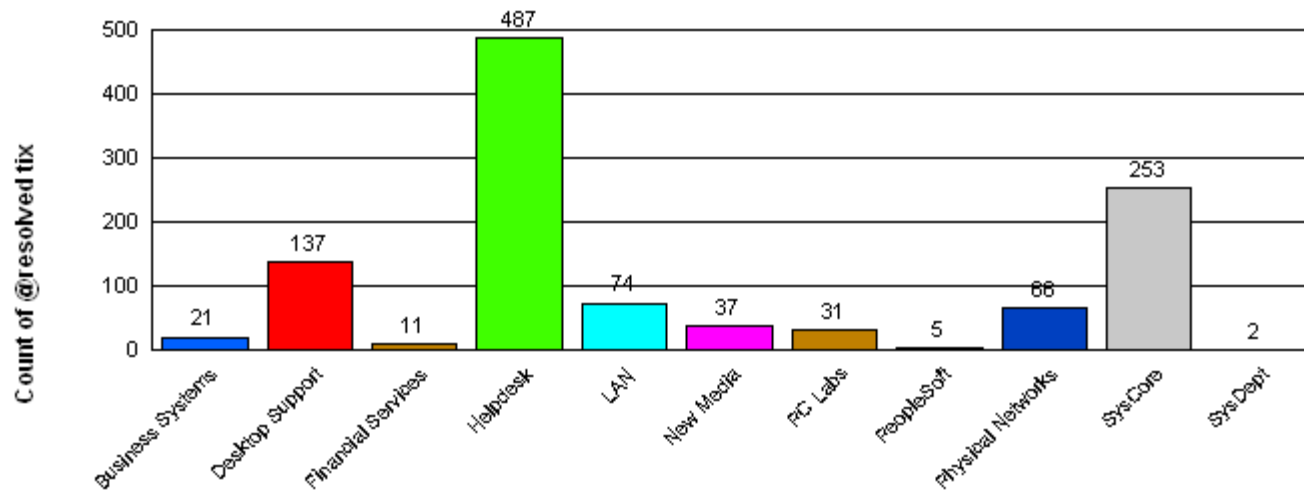

Average Length to Resolution

Ticket Created Between October 01, 2003 to October 31, 2003

Avg of Each Ticket Resolved

Sum of Tickets Resolved

% of Sum of Tickets Resolved

AV Services

		Total:	1		
souder	Closed	Total:	1		
Ticket Number:	0000074686	10/13/2003	0	10/14/2003	10/20/2003
-----		-----		-----	
Average time to ticket resolution for	souder		0		
Maximum time to ticket resolution for	souder		0		
Minimum time to ticket resolution for	souder		0		
-----		-----		-----	
Average time to ticket resolution for	AV Services		0		
Maximum time to ticket resolution for	AV Services		0		
Minimum time to ticket resolution for	AV Services		0		

Avg of Each Ticket Resolved

For AV Services

Percentage of Sum of Tickets Resolved

For AV Services

Business Systems

		<u>Total:</u>		21	
haddaway		<u>Total:</u>	10		
Closed		<u>Total:</u>	10		
Ticket Number:	0000075335	10/22/2003	0	10/22/2003	10/28/2003
Ticket Number:	0000075163	10/20/2003	2	10/22/2003	10/28/2003
Ticket Number:	0000075337	10/22/2003	0	10/22/2003	10/28/2003
Ticket Number:	0000075358	10/22/2003	0	10/22/2003	10/28/2003
Ticket Number:	0000075411	10/23/2003	0	10/23/2003	10/29/2003
Ticket Number:	0000075399	10/22/2003	1	10/23/2003	10/29/2003
Ticket Number:	0000075413	10/23/2003	0	10/23/2003	10/29/2003
Ticket Number:	0000075417	10/23/2003	0	10/23/2003	10/29/2003
Ticket Number:	0000075532	10/24/2003	0	10/24/2003	10/30/2003
Ticket Number:	0000075534	10/24/2003	0	10/24/2003	10/30/2003