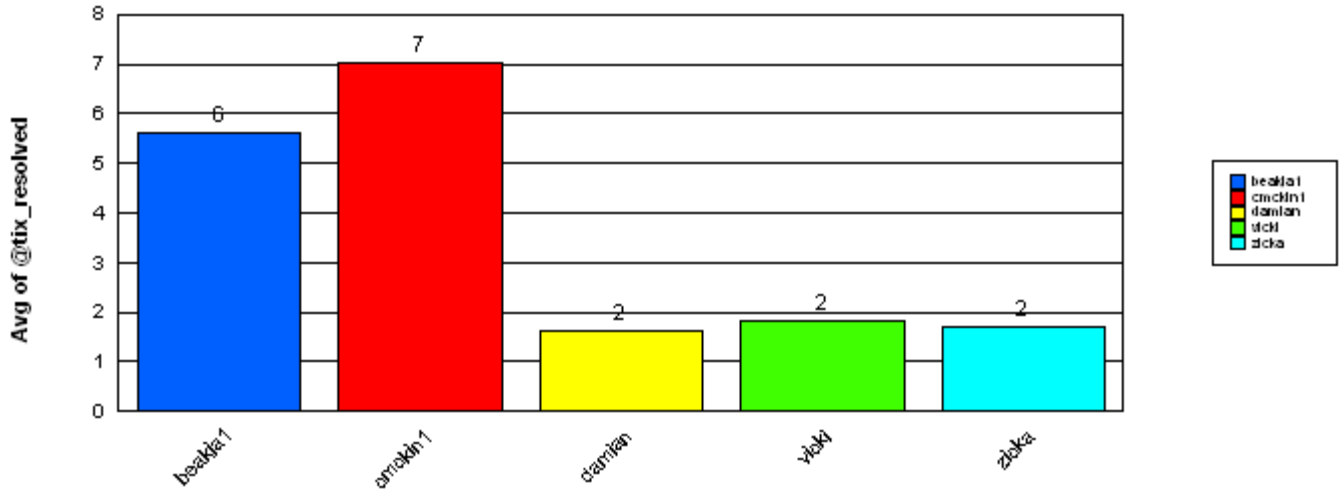

Physical Networks

Average time to ticket resolution for	Physical Networ	3
Maximum time to ticket resolution for	Physical Networ	17
Minimum time to ticket resolution for	Physical Networ	0

Avg of Each Ticket Resolved

For Physical Networks