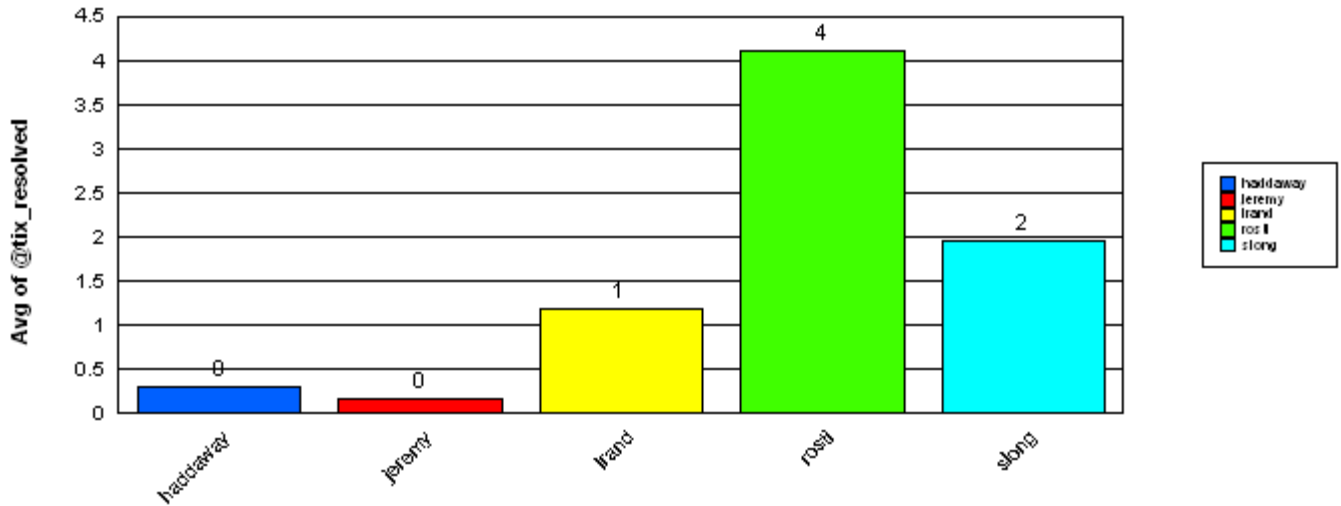

Business Systems

Average time to ticket resolution for	Business System	1
Maximum time to ticket resolution for	Business System	15
Minimum time to ticket resolution for	Business System	0

Avg of Each Ticket Resolved
For Business Systems