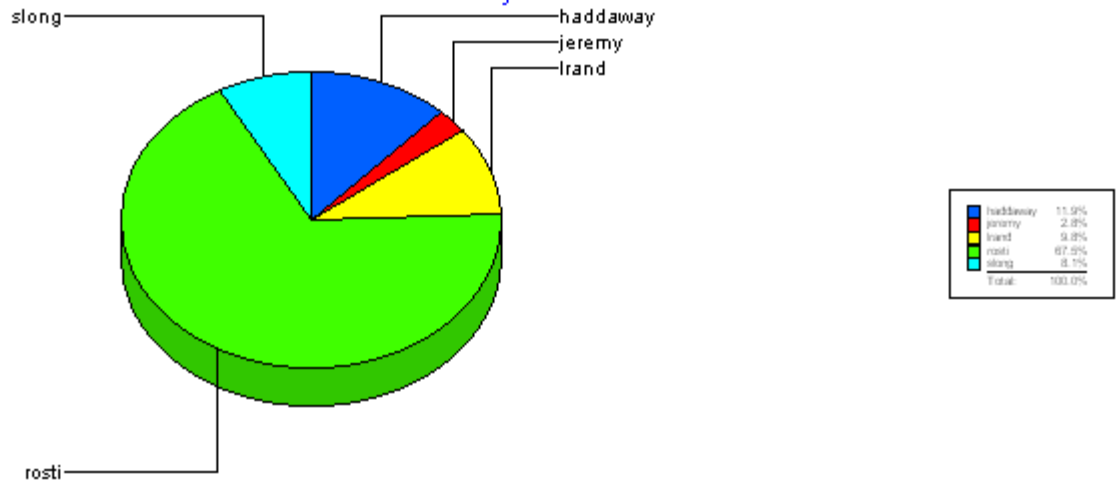

Percentage of Sum of Tickets Resolved
For Business Systems