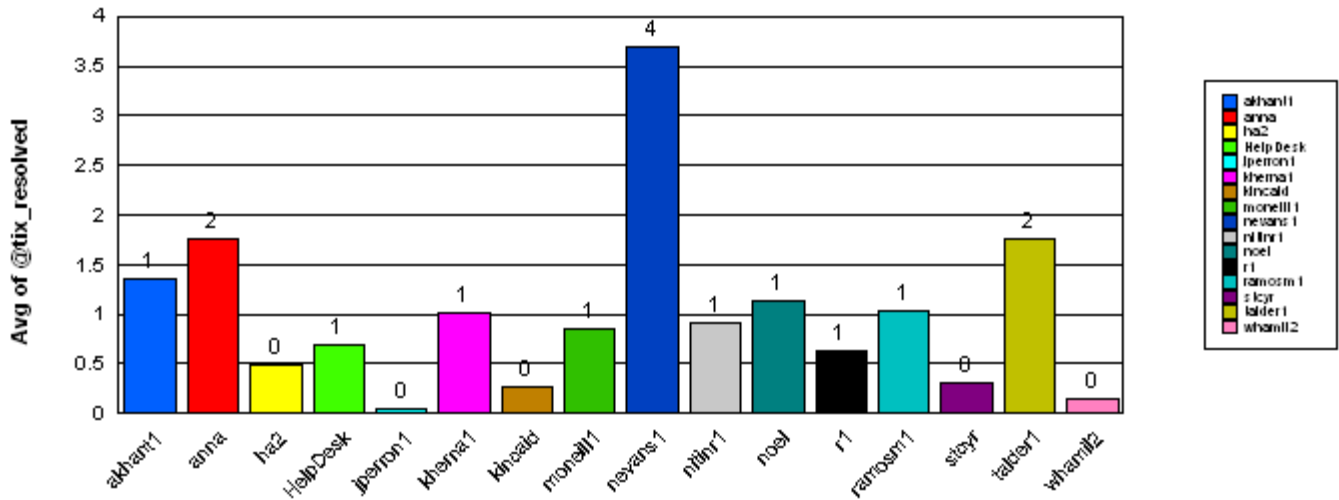

Helpdesk

Average time to ticket resolution for	Helpdesk	1
Maximum time to ticket resolution for	Helpdesk	18
Minimum time to ticket resolution for	Helpdesk	0

Avg of Each Ticket Resolved

For Helpdesk