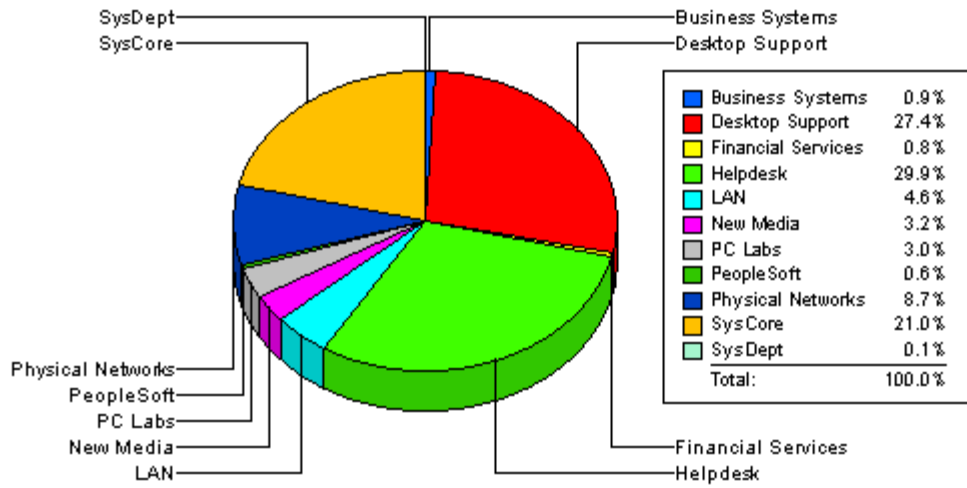

Average Length to Resolution

Ticket Created Between October 01, 2003 to October 31, 2003

Avg of Each Ticket Resolved

Sum of Tickets Resolved

% of Sum of Tickets Resolved

AV Services

		Total:	1		
souder	Closed	Total:	1		
Ticket Number:	0000074686	10/13/2003	0	10/14/2003	10/20/2003
-----		-----		-----	
Average time to ticket resolution for	souder		0		
Maximum time to ticket resolution for	souder		0		
Minimum time to ticket resolution for	souder		0		
-----		-----		-----	
Average time to ticket resolution for	AV Services		0		
Maximum time to ticket resolution for	AV Services		0		
Minimum time to ticket resolution for	AV Services		0		

Avg of Each Ticket Resolved

For AV Services

Percentage of Sum of Tickets Resolved

For AV Services

Business Systems

		<u>Total:</u>		21	
haddaway		<u>Total:</u>	10		
Closed		<u>Total:</u>	10		
Ticket Number:	0000075335	10/22/2003	0	10/22/2003	10/28/2003
Ticket Number:	0000075163	10/20/2003	2	10/22/2003	10/28/2003
Ticket Number:	0000075337	10/22/2003	0	10/22/2003	10/28/2003
Ticket Number:	0000075358	10/22/2003	0	10/22/2003	10/28/2003
Ticket Number:	0000075411	10/23/2003	0	10/23/2003	10/29/2003
Ticket Number:	0000075399	10/22/2003	1	10/23/2003	10/29/2003
Ticket Number:	0000075413	10/23/2003	0	10/23/2003	10/29/2003
Ticket Number:	0000075417	10/23/2003	0	10/23/2003	10/29/2003
Ticket Number:	0000075532	10/24/2003	0	10/24/2003	10/30/2003
Ticket Number:	0000075534	10/24/2003	0	10/24/2003	10/30/2003