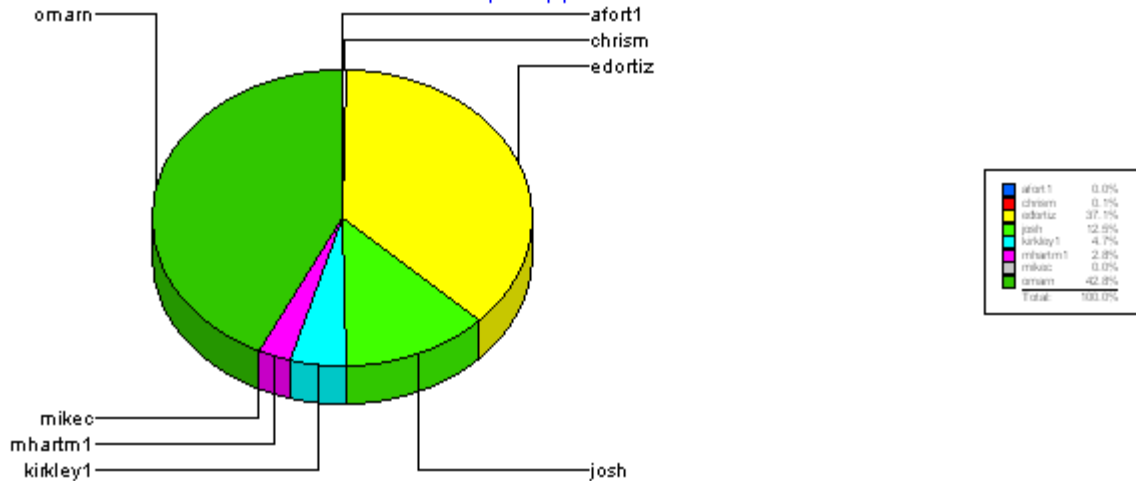

Percentage of Sum of Tickets Resolved

For Desktop Support

Financial Services

		<u>Total:</u>		11	
mbogus1		<u>Total:</u>		1	
Closed		<u>Total:</u>		1	
Ticket Number:	0000074777	10/14/2003	10	10/24/2003	10/30/2003
-----		-----		-----	
Average time to ticket resolution for	mbogus1		10		
Maximum time to ticket resolution for	mbogus1		10		
Minimum time to ticket resolution for	mbogus1		10		
weller		<u>Total:</u>		10	
Closed		<u>Total:</u>		10	
Ticket Number:	0000074612	10/13/2003	0	10/13/2003	10/20/2003
Ticket Number:	0000074762	10/14/2003	1	10/15/2003	10/21/2003
Ticket Number:	0000075130	10/20/2003	0	10/20/2003	10/22/2003
Ticket Number:	0000075233	10/21/2003	1	10/22/2003	10/28/2003
Ticket Number:	0000073684	10/01/2003	2	10/03/2003	10/09/2003
Ticket Number:	0000074378	10/09/2003	4	10/13/2003	10/20/2003
Ticket Number:	0000074367	10/09/2003	4	10/13/2003	10/20/2003
Ticket Number:	0000073773	10/02/2003	1	10/03/2003	10/09/2003
Ticket Number:	0000073819	10/02/2003	1	10/03/2003	10/09/2003
Ticket Number:	0000073665	10/01/2003	1	10/02/2003	10/08/2003
-----		-----		-----	
Average time to ticket resolution for	weller		2		
Maximum time to ticket resolution for	weller		4		
Minimum time to ticket resolution for	weller		0		