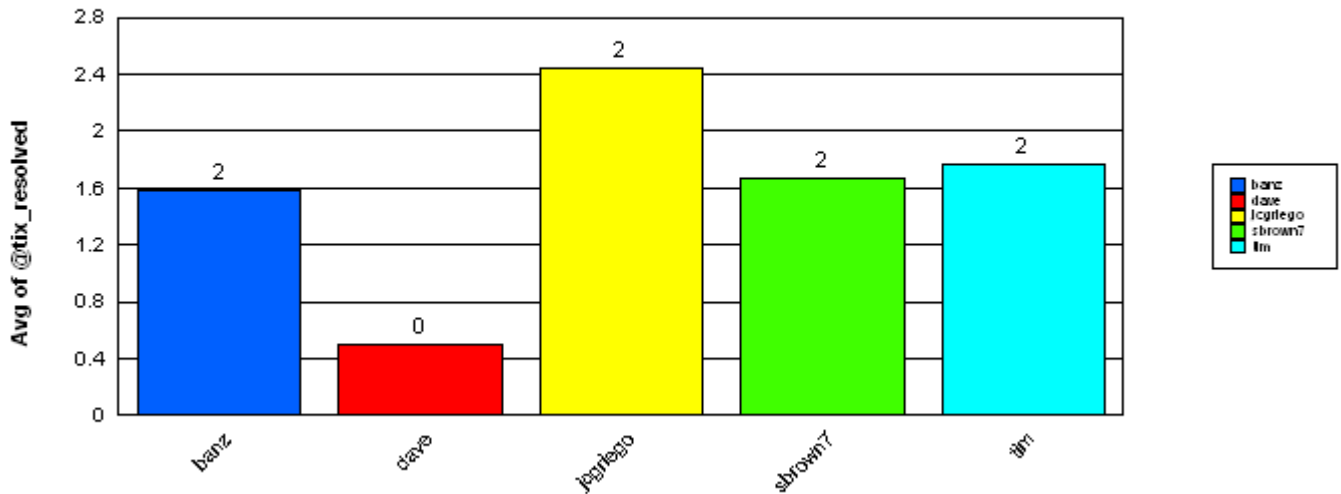

SysCore

Ticket Number:	0000074618	10/13/2003	0	10/13/2003	10/20/2003
Ticket Number:	0000075037	10/17/2003	4	10/21/2003	10/27/2003
Ticket Number:	0000074531	10/10/2003	5	10/15/2003	10/21/2003
Ticket Number:	0000074469	10/10/2003	0	10/10/2003	10/16/2003
Ticket Number:	0000074409	10/09/2003	4	10/13/2003	10/20/2003

Average time to ticket resolution for	tim	2
Maximum time to ticket resolution for	tim	14
Minimum time to ticket resolution for	tim	0

Average time to ticket resolution for	SysCore	2
Maximum time to ticket resolution for	SysCore	16
Minimum time to ticket resolution for	SysCore	0

Avg of Each Ticket Resolved

For SysCore