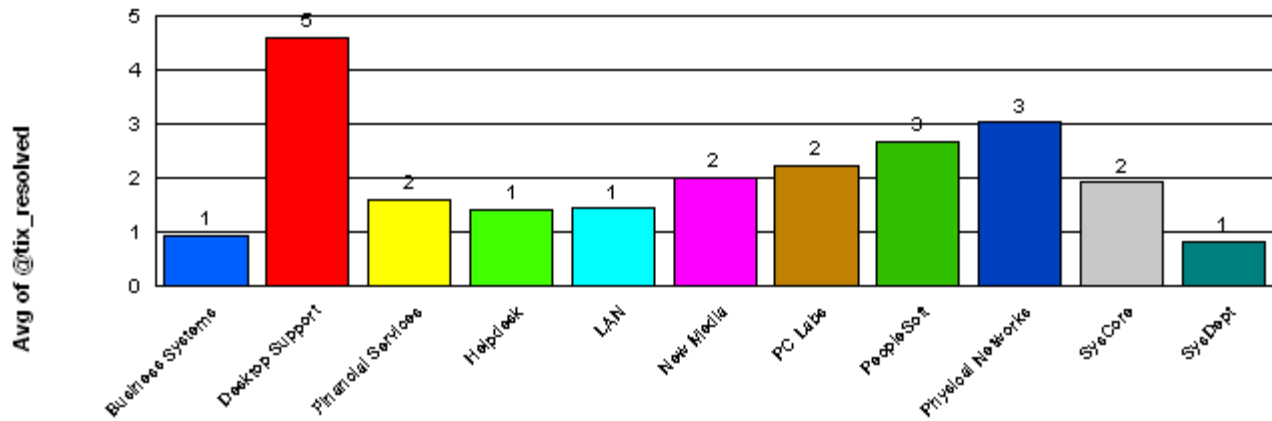

Average Length to Resolution

Ticket Created Between October 01, 2003 to October 31, 2003

Avg of Each Ticket Resolved

Sum of Tickets Resolved

% of Sum of Tickets Resolved

AV Services

		Total:	1		
souder	Closed	Total:	1		
Ticket Number:	0000074686	10/13/2003	0	10/14/2003	10/20/2003
-----		-----		-----	
Average time to ticket resolution for	souder		0		
Maximum time to ticket resolution for	souder		0		
Minimum time to ticket resolution for	souder		0		
-----		-----		-----	
Average time to ticket resolution for	AV Services		0		
Maximum time to ticket resolution for	AV Services		0		
Minimum time to ticket resolution for	AV Services		0		

Avg of Each Ticket Resolved

For AV Services

Percentage of Sum of Tickets Resolved

For AV Services

Business Systems

		<u>Total:</u>		21	
haddaway		<u>Total:</u>	10		
Closed		<u>Total:</u>	10		
Ticket Number:	0000075335	10/22/2003	0	10/22/2003	10/28/2003
Ticket Number:	0000075163	10/20/2003	2	10/22/2003	10/28/2003
Ticket Number:	0000075337	10/22/2003	0	10/22/2003	10/28/2003
Ticket Number:	0000075358	10/22/2003	0	10/22/2003	10/28/2003
Ticket Number:	0000075411	10/23/2003	0	10/23/2003	10/29/2003
Ticket Number:	0000075399	10/22/2003	1	10/23/2003	10/29/2003
Ticket Number:	0000075413	10/23/2003	0	10/23/2003	10/29/2003
Ticket Number:	0000075417	10/23/2003	0	10/23/2003	10/29/2003
Ticket Number:	0000075532	10/24/2003	0	10/24/2003	10/30/2003
Ticket Number:	0000075534	10/24/2003	0	10/24/2003	10/30/2003