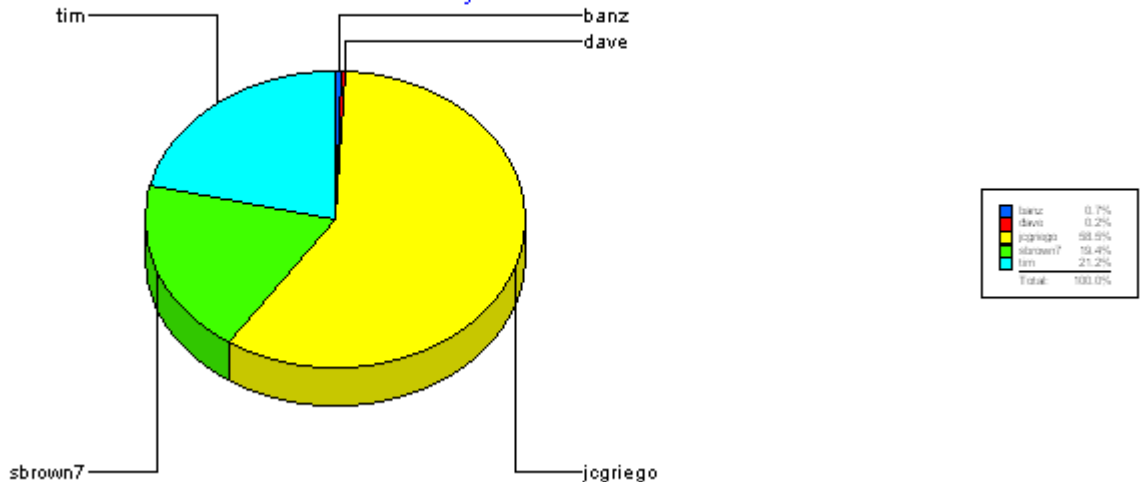

Avg of Each Ticket Resolved

For SysCore

Percentage of Sum of Tickets Resolved

For SysCore

SysDept

		Total:	2		
laura		Total:	2		
	Closed				
Ticket Number:	0000075292	10/21/2003	1	10/22/2003	10/22/2003
Ticket Number:	0000074853	10/15/2003	1	10/16/2003	10/17/2003