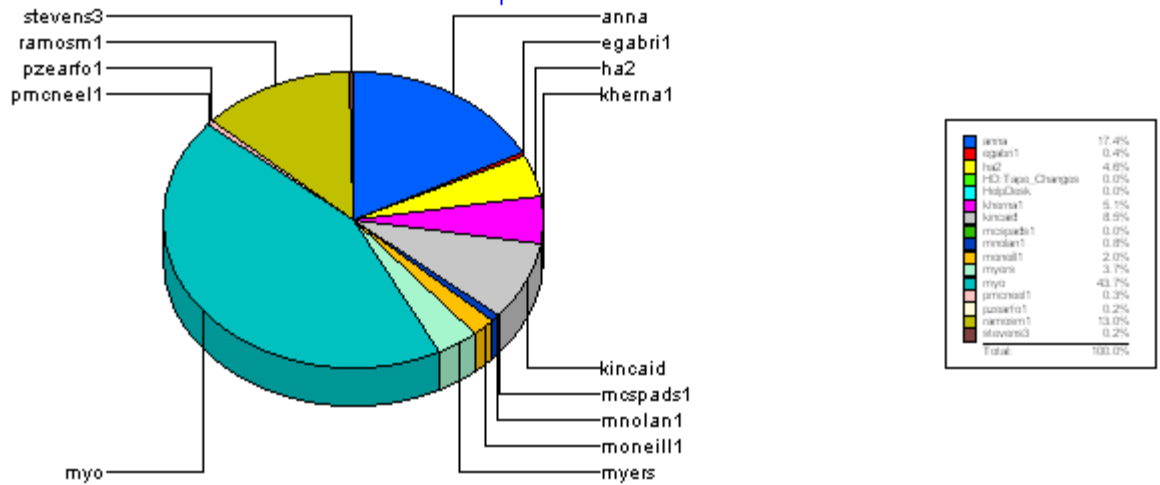

Percentage of Sum of Tickets Resolved

For Helpdesk