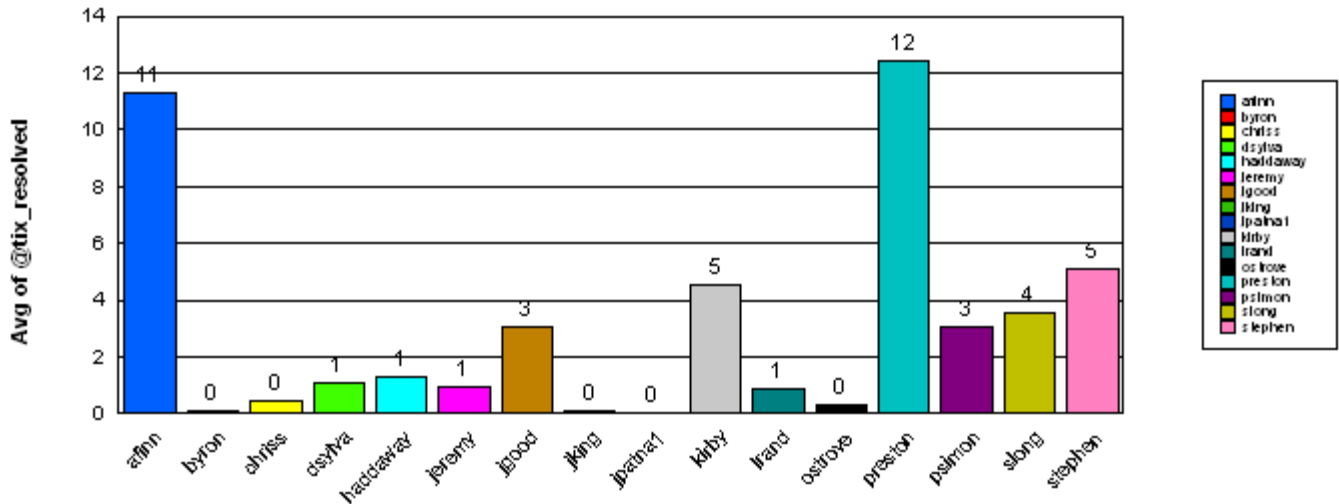

OIT Business Systems: P

Average time to ticket resolution for	OIT Business S	2
Maximum time to ticket resolution for	OIT Business S	29
Minimum time to ticket resolution for	OIT Business S	0

Avg of Each Ticket Resolved

For OIT Business Systems: PeopleSoft