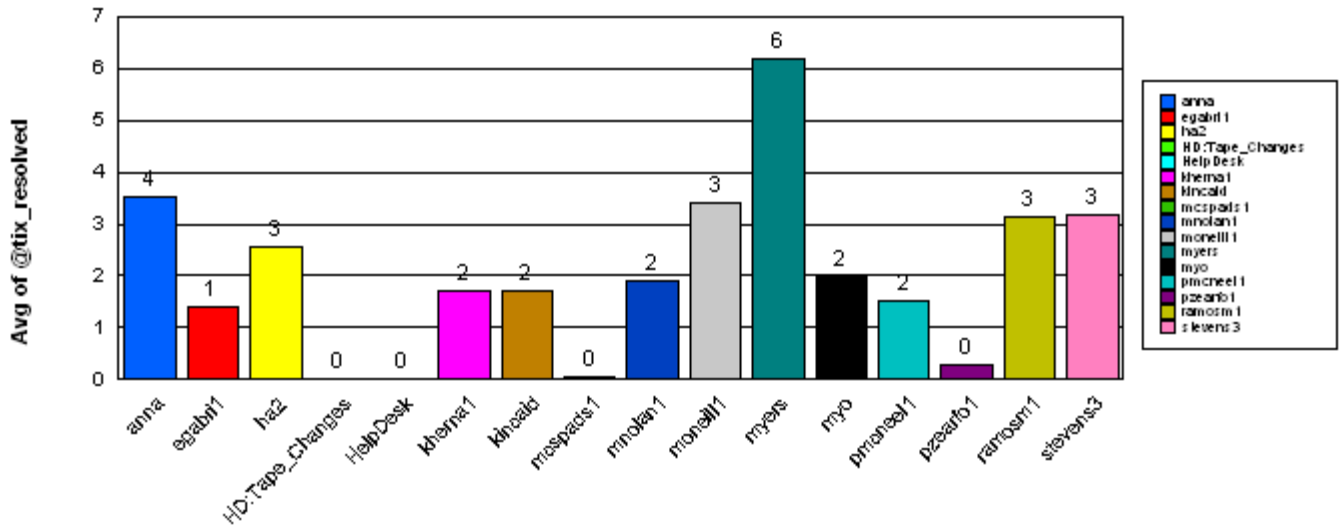

Helpdesk

Average time to ticket resolution for	Helpdesk	2
Maximum time to ticket resolution for	Helpdesk	25
Minimum time to ticket resolution for	Helpdesk	0

Avg of Each Ticket Resolved

For Helpdesk