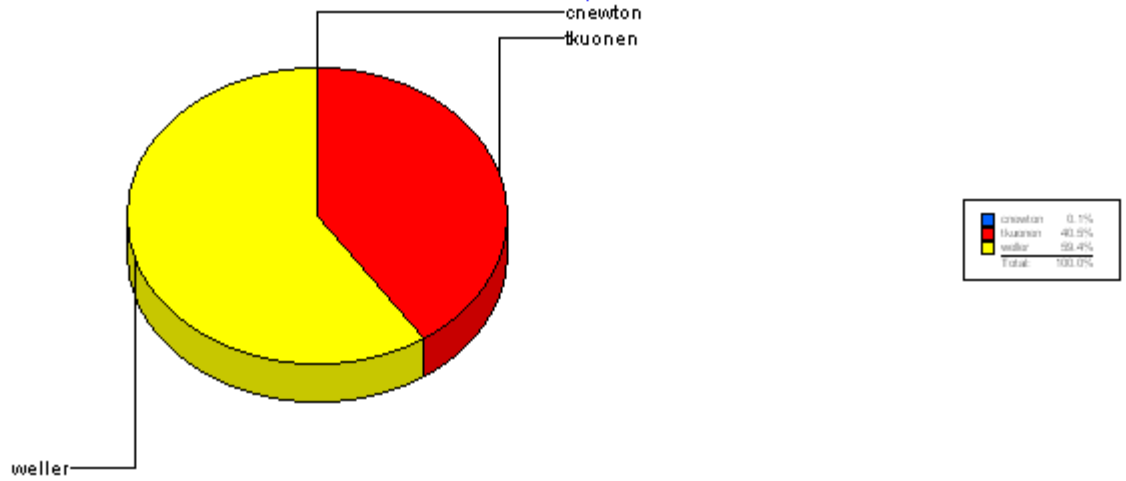

Percentage of Sum of Tickets Resolved

For Financial Services: PeopleSoft