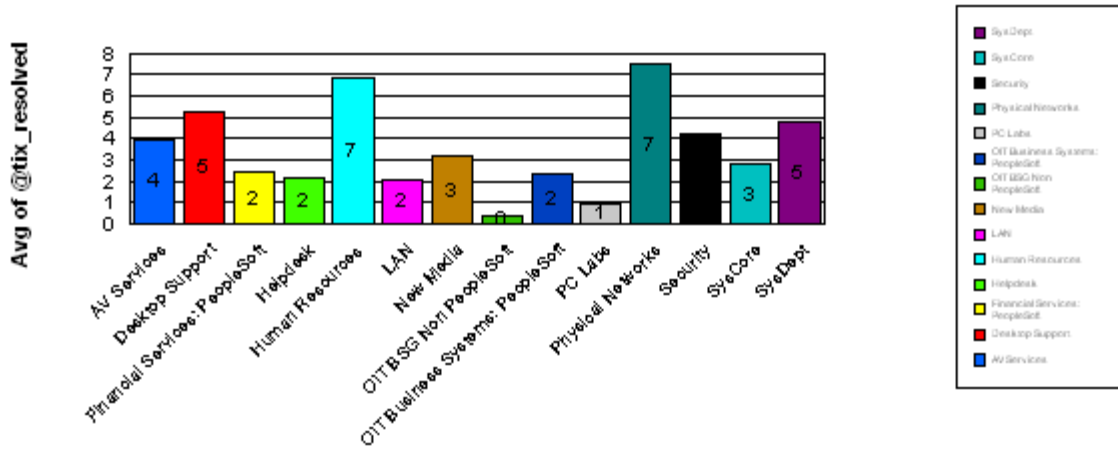

# Average Length to Resolution

Ticket Created Between October 01, 2004 to October 31, 2004

## Avg of Each Ticket Resolved