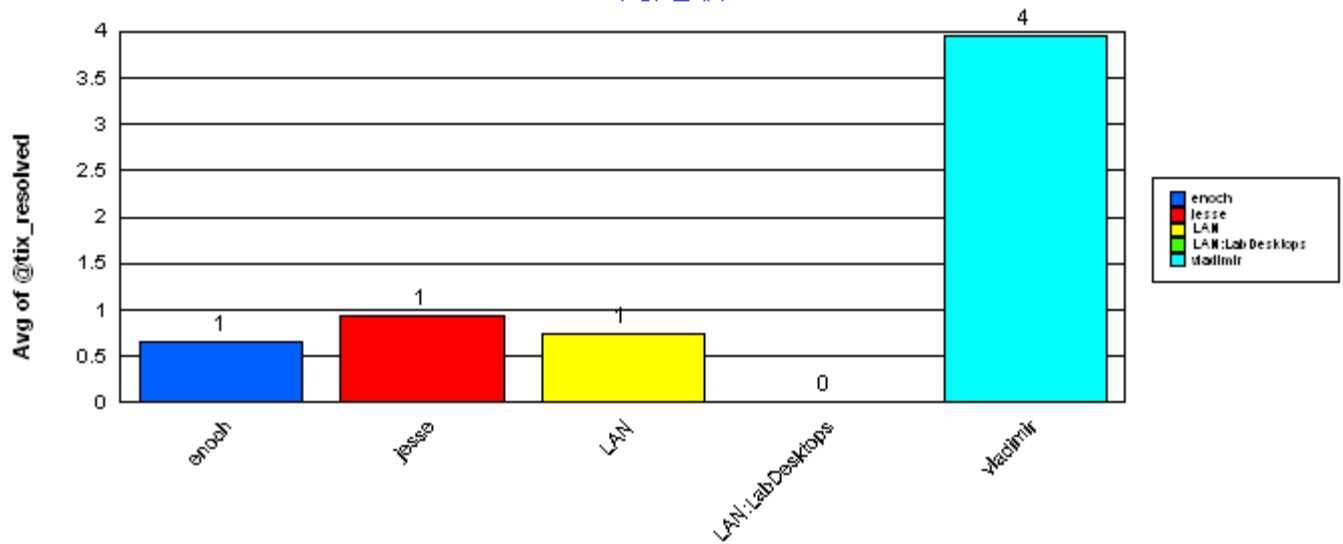

LAN

Average time to ticket resolution for	LAN	2
Maximum time to ticket resolution for	LAN	15
Minimum time to ticket resolution for	LAN	0

Avg of Each Ticket Resolved

For LAN