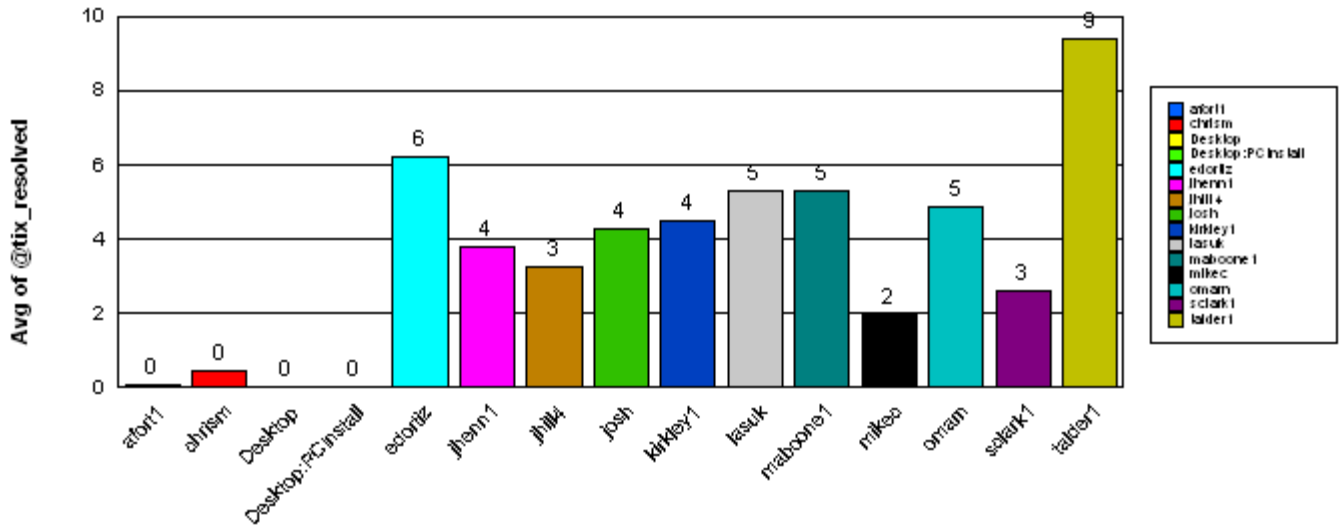

Desktop Support

Average time to ticket resolution for	Desktop Support	5
Maximum time to ticket resolution for	Desktop Support	26
Minimum time to ticket resolution for	Desktop Support	0

Avg of Each Ticket Resolved

For Desktop Support