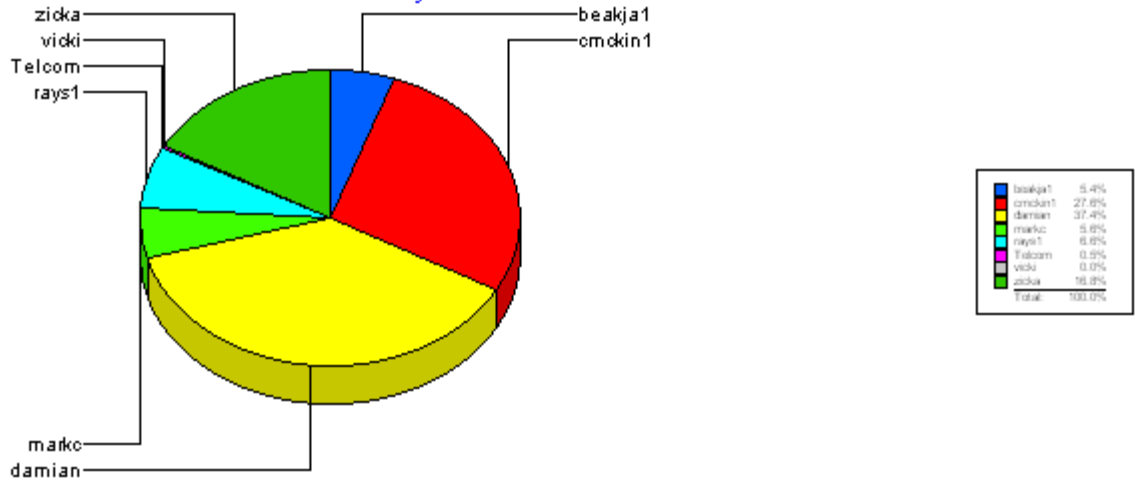

Percentage of Sum of Tickets Resolved

For Physical Networks