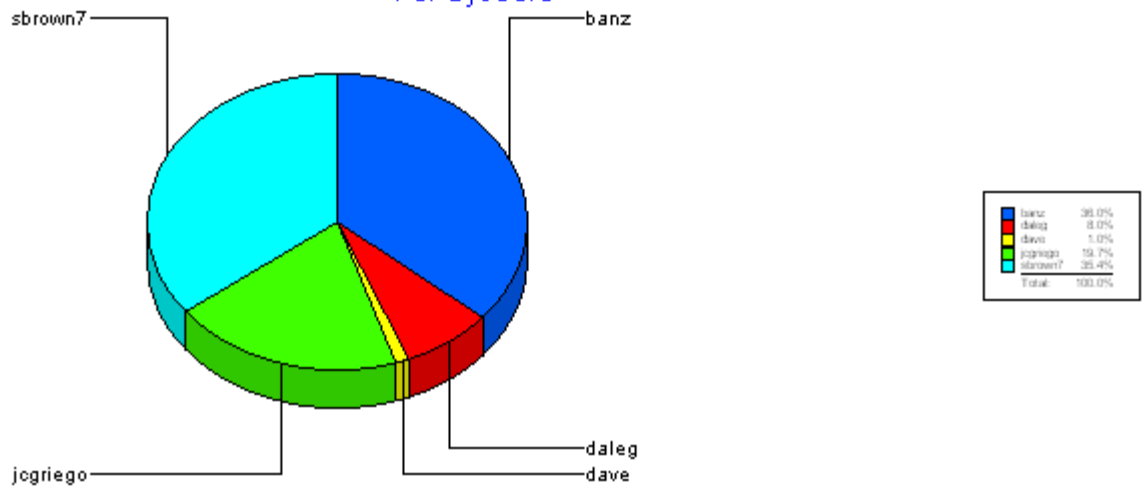

Percentage of Sum of Tickets Resolved

For SysCore