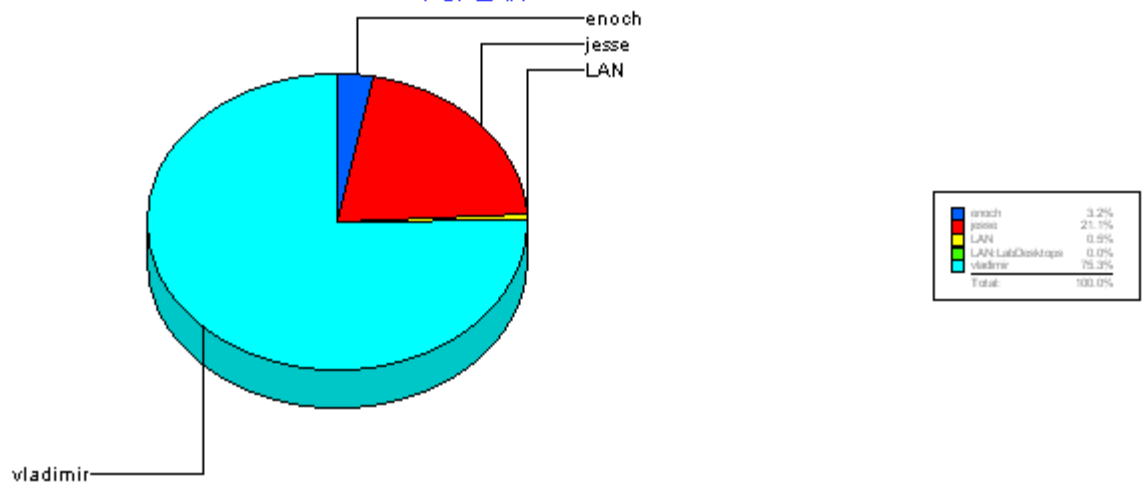

Percentage of Sum of Tickets Resolved

For LAN