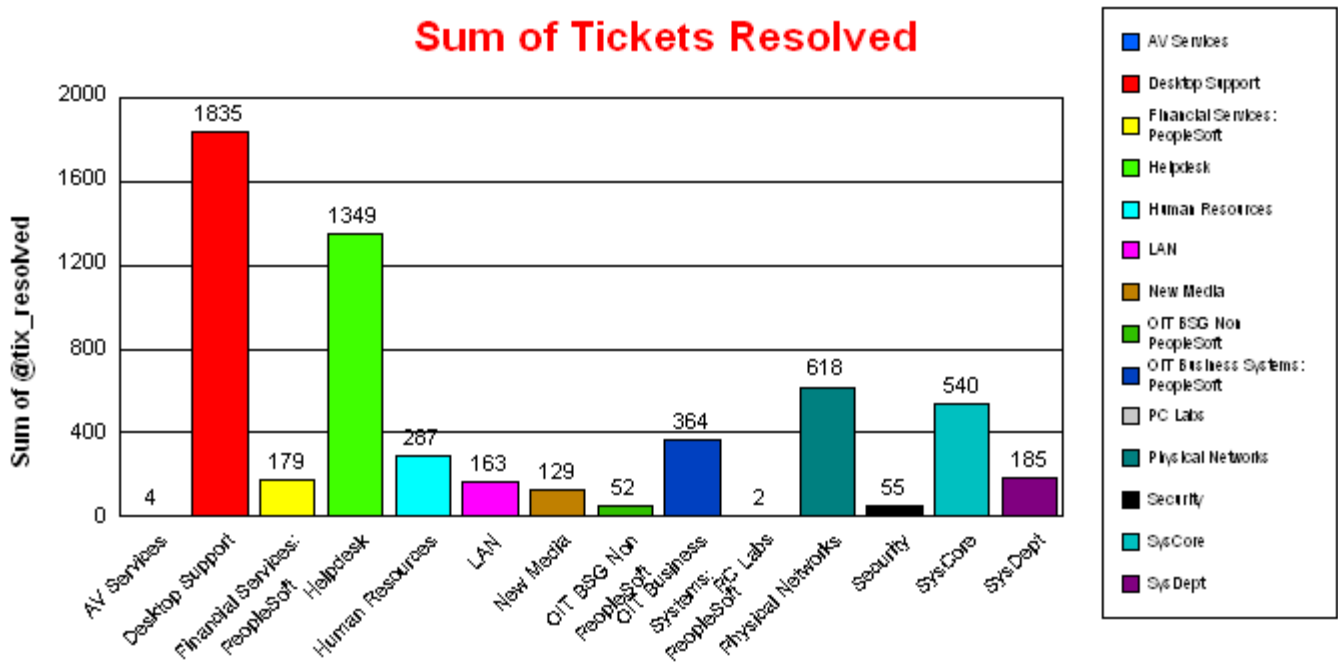

Sum of Tickets Resolved