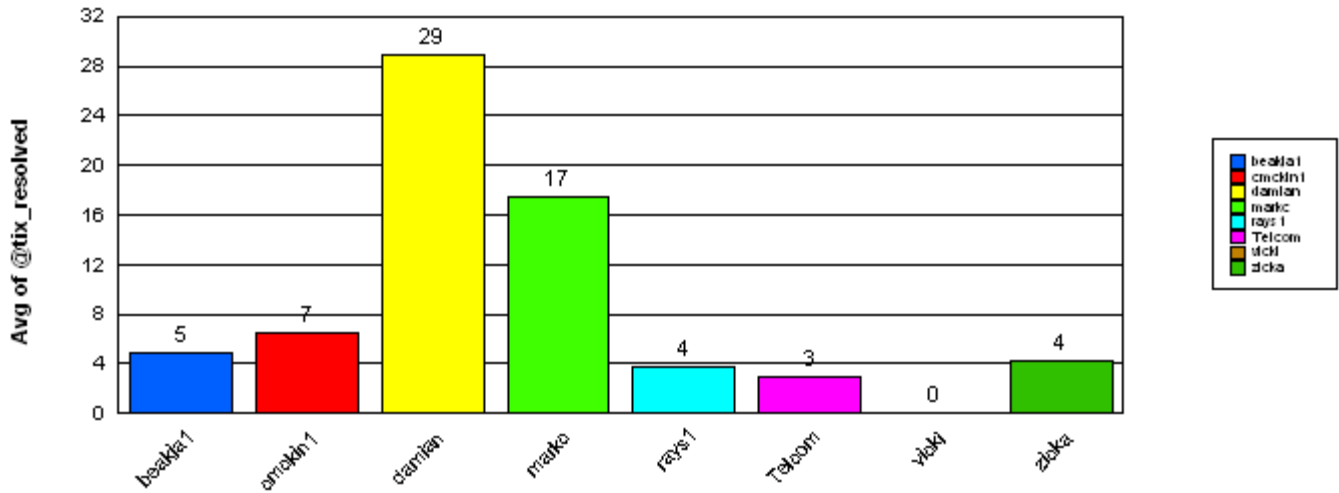

Physical Networks

Average time to ticket resolution for	Physical Networ	7
Maximum time to ticket resolution for	Physical Networ	39
Minimum time to ticket resolution for	Physical Networ	0

Avg of Each Ticket Resolved

For Physical Networks