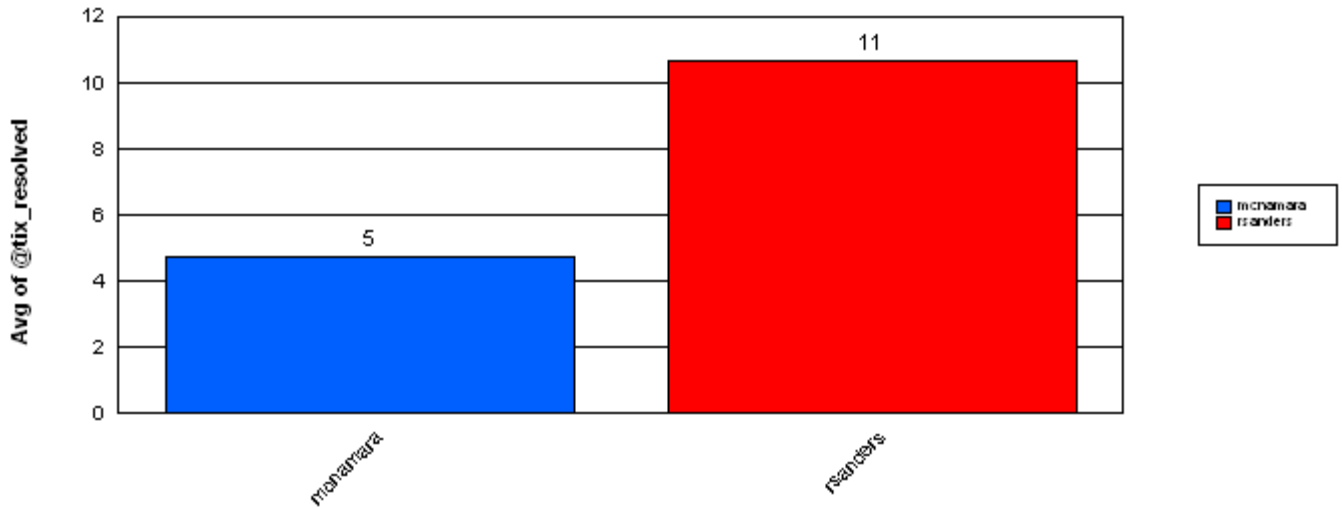

Human Resources

Average time to ticket resolution for	Human Resour	7
Maximum time to ticket resolution for	Human Resour	23
Minimum time to ticket resolution for	Human Resour	0

Avg of Each Ticket Resolved

For Human Resources