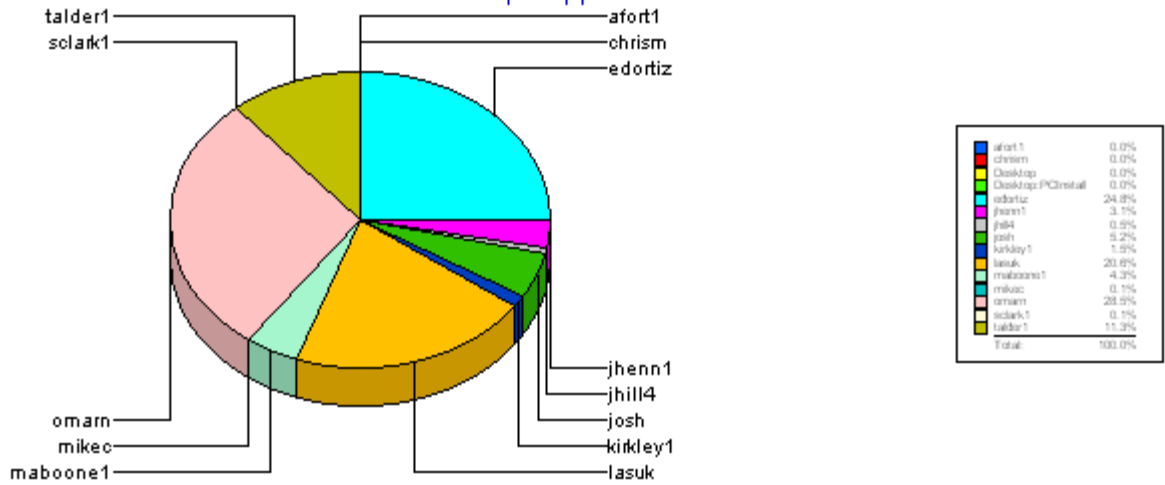

Percentage of Sum of Tickets Resolved

For Desktop Support