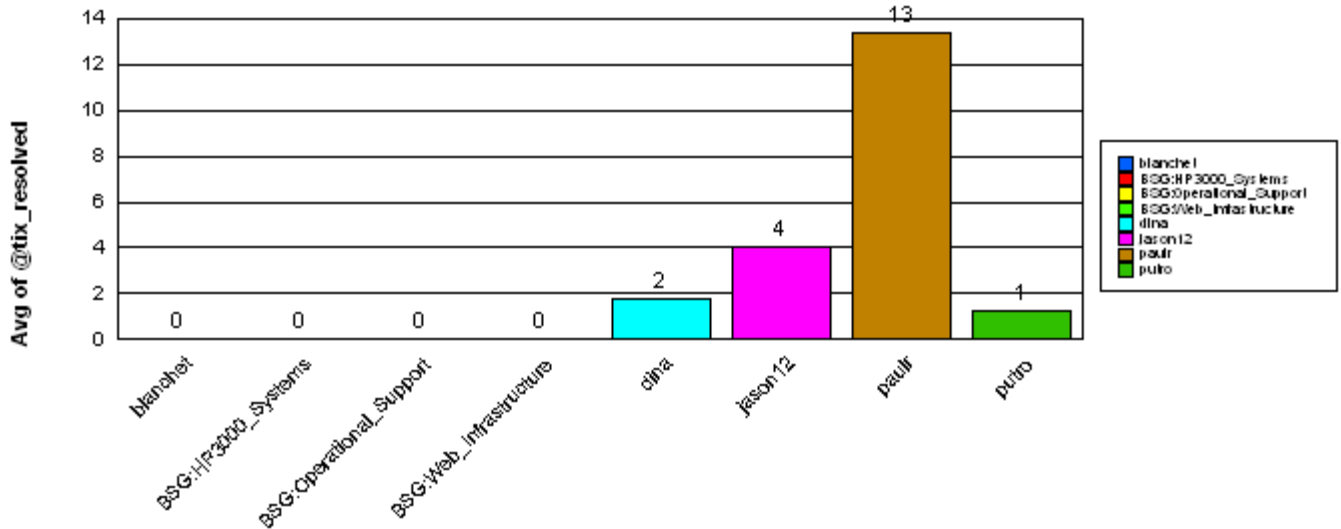

OIT BSG Non People

Average time to ticket resolution for	OIT BSG Non P	0
Maximum time to ticket resolution for	OIT BSG Non P	25
Minimum time to ticket resolution for	OIT BSG Non P	0

Avg of Each Ticket Resolved

For OIT BSG Non PeopleSoft