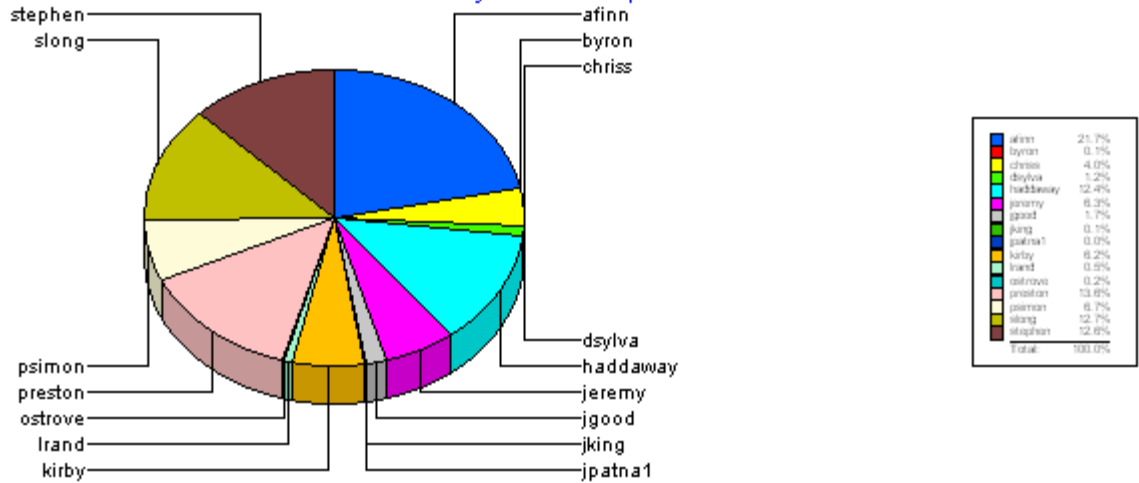

Percentage of Sum of Tickets Resolved

For OIT Business Systems: PeopleSoft