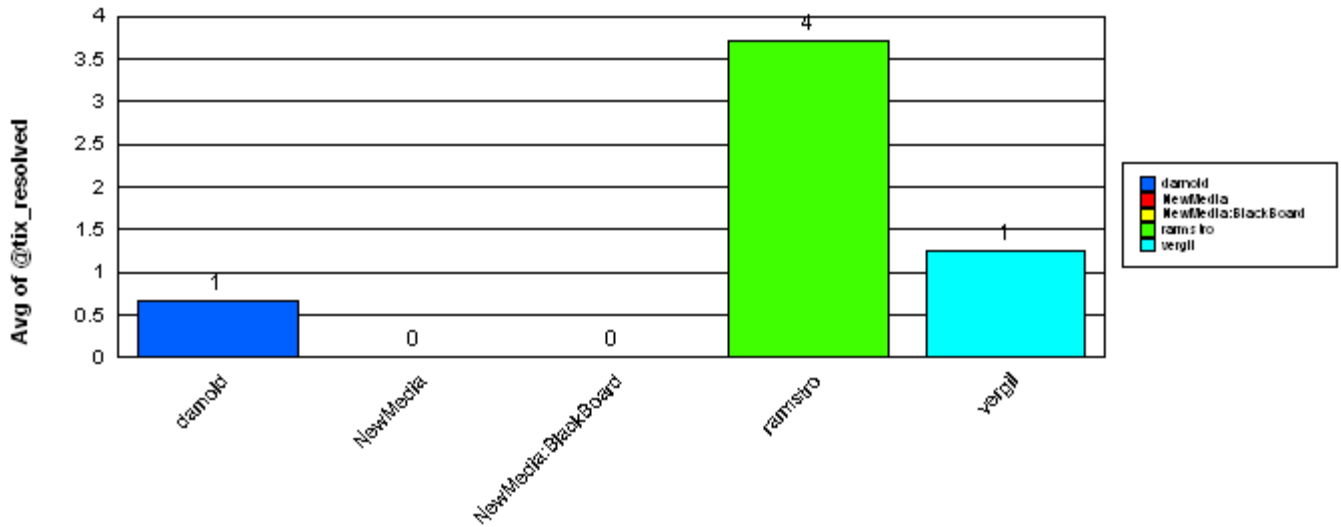

New Media

Average time to ticket resolution for	New Media	3
Maximum time to ticket resolution for	New Media	24
Minimum time to ticket resolution for	New Media	0

Avg of Each Ticket Resolved

For New Media