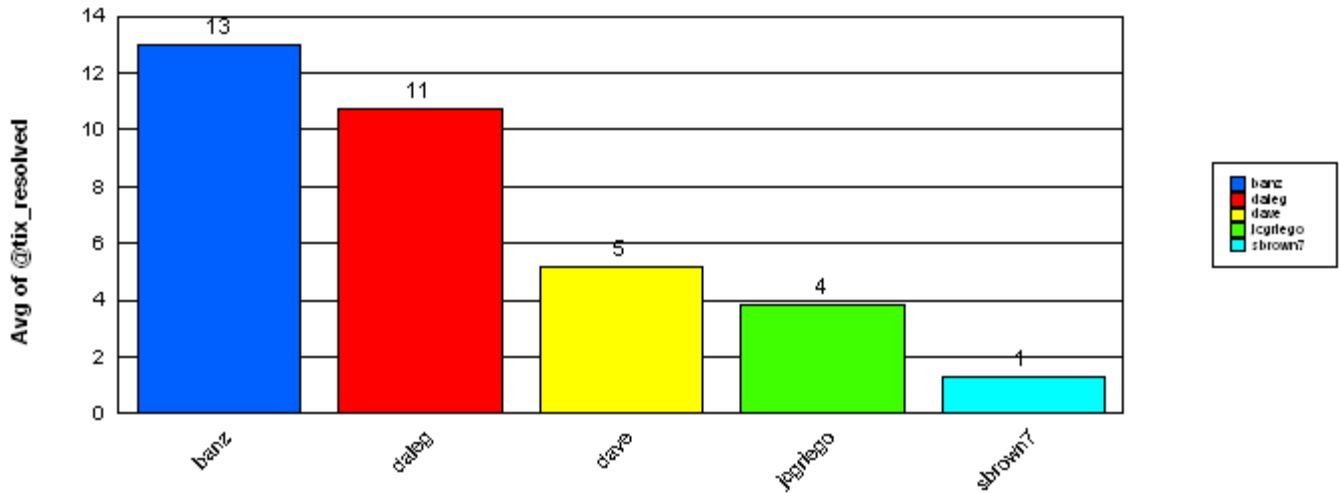

SysCore

Average time to ticket resolution for	SysCore	3
Maximum time to ticket resolution for	SysCore	35
Minimum time to ticket resolution for	SysCore	0

Avg of Each Ticket Resolved

For SysCore