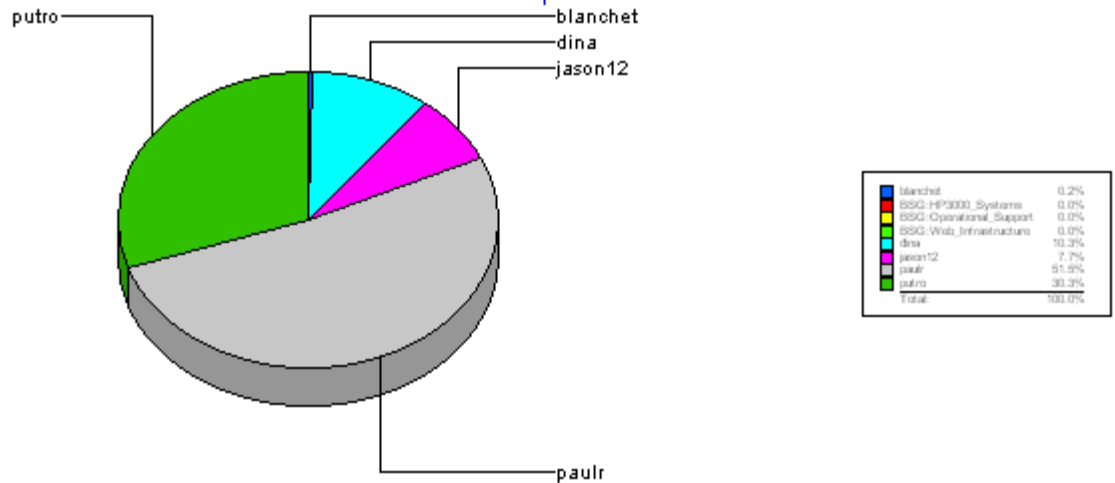

Percentage of Sum of Tickets Resolved

For OIT BSG Non PeopleSoft