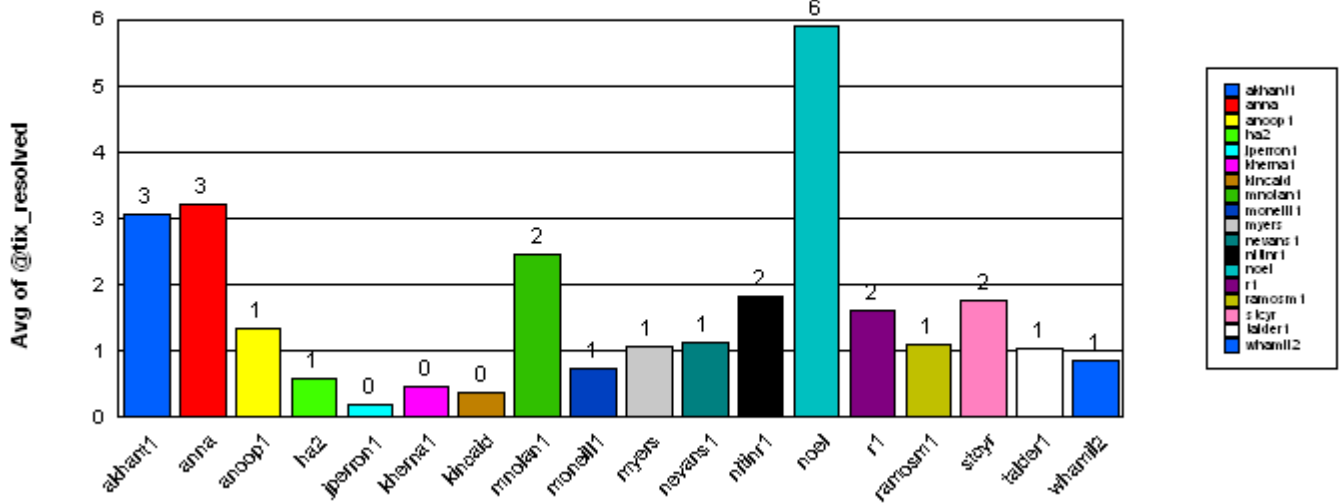

Helpdesk

Average time to ticket resolution for	whamil2	1
Maximum time to ticket resolution for	whamil2	6
Minimum time to ticket resolution for	whamil2	0
Average time to ticket resolution for	Helpdesk	2
Maximum time to ticket resolution for	Helpdesk	17
Minimum time to ticket resolution for	Helpdesk	0

Avg of Each Ticket Resolved

For Helpdesk