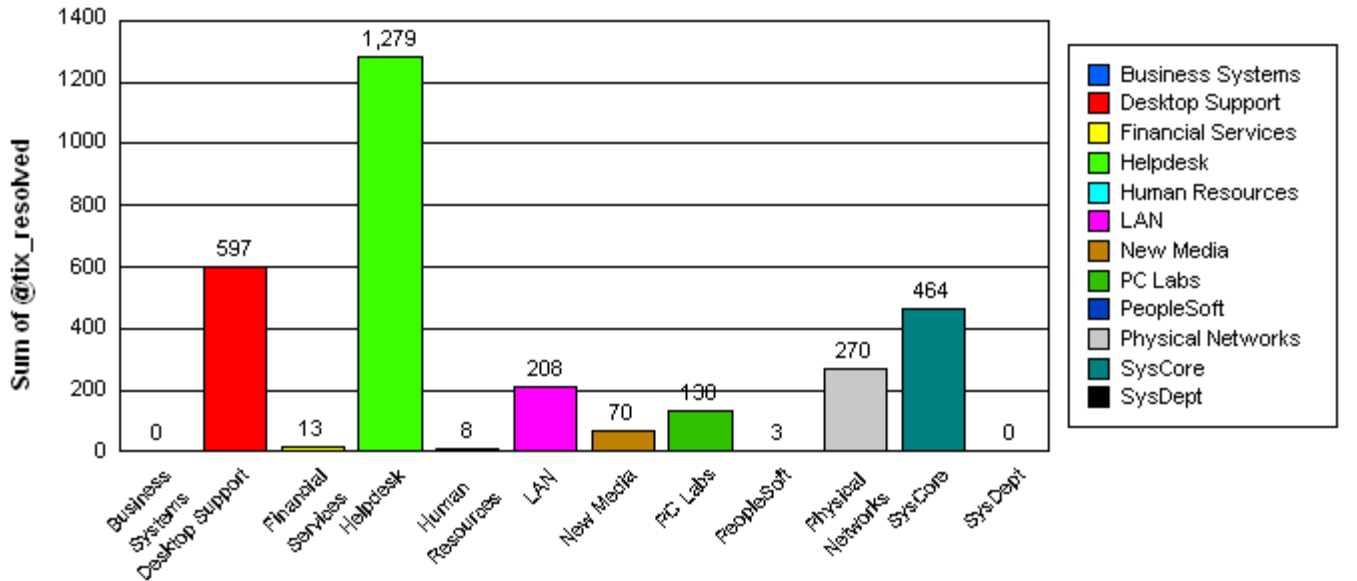

Average Length to Resolution

Ticket Created Between September 01, 2003 to September 30, 2003

Avg of Each Ticket Resolved

Sum of Tickets Resolved

% of Sum of Tickets Resolved

Desktop Support

		<u>Total:</u>	166		
afort1		<u>Total:</u>	9		
Closed		<u>Total:</u>	9		
Ticket Number:	0000070661	09/02/2003	2	09/04/2003	09/10/2003
Ticket Number:	0000070809	09/02/2003	2	09/04/2003	09/10/2003
Ticket Number:	0000071471	09/08/2003	7	09/15/2003	09/22/2003
Ticket Number:	0000071892	09/11/2003	0	09/11/2003	09/17/2003
Ticket Number:	0000071953	09/11/2003	12	09/23/2003	09/29/2003
Ticket Number:	0000072036	09/12/2003	3	09/15/2003	09/22/2003
Ticket Number:	0000072014	09/12/2003	3	09/15/2003	09/22/2003
Ticket Number:	0000071999	09/12/2003	3	09/15/2003	09/22/2003
Ticket Number:	0000072392	09/17/2003	5	09/22/2003	09/29/2003
-----		-----	-----	-----	-----
Average time to ticket resolution for		afort1	4		
Maximum time to ticket resolution for		afort1	12		
Minimum time to ticket resolution for		afort1	0		
<hr/>		<hr/>	<hr/>		
chrism		<u>Total:</u>	4		
Closed		<u>Total:</u>	4		
Ticket Number:	0000072341	09/17/2003	0	09/17/2003	09/23/2003
Ticket Number:	0000072795	09/24/2003	0	09/24/2003	09/30/2003
Ticket Number:	0000071724	09/09/2003	6	09/15/2003	09/22/2003
Ticket Number:	0000071972	09/12/2003	2	09/14/2003	09/19/2003
-----		-----	-----	-----	-----
Average time to ticket resolution for		chrism	2		
Maximum time to ticket resolution for		chrism	6		
Minimum time to ticket resolution for		chrism	0		
<hr/>		<hr/>	<hr/>		