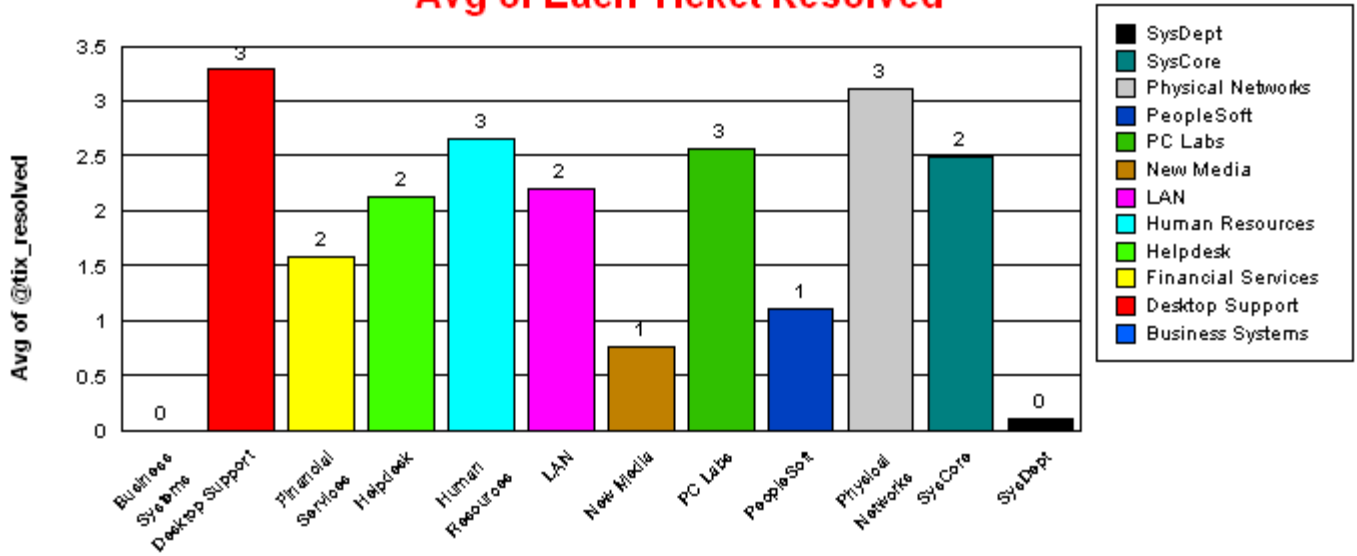

Average Length to Resolution

Ticket Created Between September 01, 2003 to September 30, 2003

Avg of Each Ticket Resolved

Sum of Tickets Resolved

% of Sum of Tickets Resolved

Desktop Support

		<u>Total:</u>	166		
afort1		<u>Total:</u>	9		
Closed		<u>Total:</u>	9		
Ticket Number:	0000070661	09/02/2003	2	09/04/2003	09/10/2003
Ticket Number:	0000070809	09/02/2003	2	09/04/2003	09/10/2003
Ticket Number:	0000071471	09/08/2003	7	09/15/2003	09/22/2003
Ticket Number:	0000071892	09/11/2003	0	09/11/2003	09/17/2003
Ticket Number:	0000071953	09/11/2003	12	09/23/2003	09/29/2003
Ticket Number:	0000072036	09/12/2003	3	09/15/2003	09/22/2003
Ticket Number:	0000072014	09/12/2003	3	09/15/2003	09/22/2003
Ticket Number:	0000071999	09/12/2003	3	09/15/2003	09/22/2003
Ticket Number:	0000072392	09/17/2003	5	09/22/2003	09/29/2003
-----		-----	-----	-----	-----
Average time to ticket resolution for		afort1	4		
Maximum time to ticket resolution for		afort1	12		
Minimum time to ticket resolution for		afort1	0		
<hr/>		<hr/>	<hr/>		
chrism		<u>Total:</u>	4		
Closed		<u>Total:</u>	4		
Ticket Number:	0000072341	09/17/2003	0	09/17/2003	09/23/2003
Ticket Number:	0000072795	09/24/2003	0	09/24/2003	09/30/2003
Ticket Number:	0000071724	09/09/2003	6	09/15/2003	09/22/2003
Ticket Number:	0000071972	09/12/2003	2	09/14/2003	09/19/2003
-----		-----	-----	-----	-----
Average time to ticket resolution for		chrism	2		
Maximum time to ticket resolution for		chrism	6		
Minimum time to ticket resolution for		chrism	0		
<hr/>		<hr/>	<hr/>		