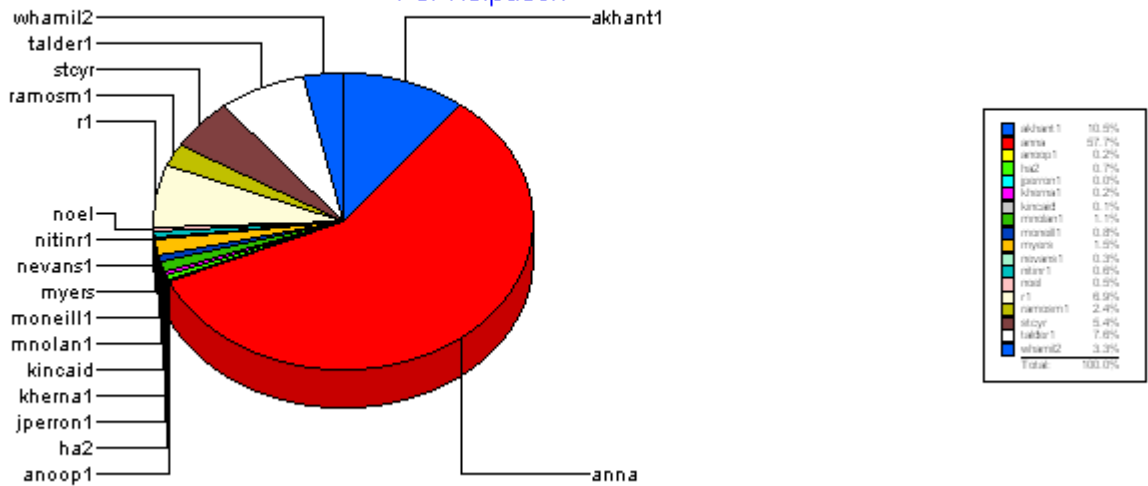

Avg of Each Ticket Resolved

For Helpdesk

Percentage of Sum of Tickets Resolved

For Helpdesk

Human Resources

		Total:	3		
mcnamara		Total:	3		
Closed		Total:	3		
Ticket Number:	0000071646	09/09/2003	6	09/15/2003	09/22/2003
Ticket Number:	0000072521	09/22/2003	1	09/23/2003	09/29/2003
Ticket Number:	0000072611	09/23/2003	1	09/24/2003	09/30/2003