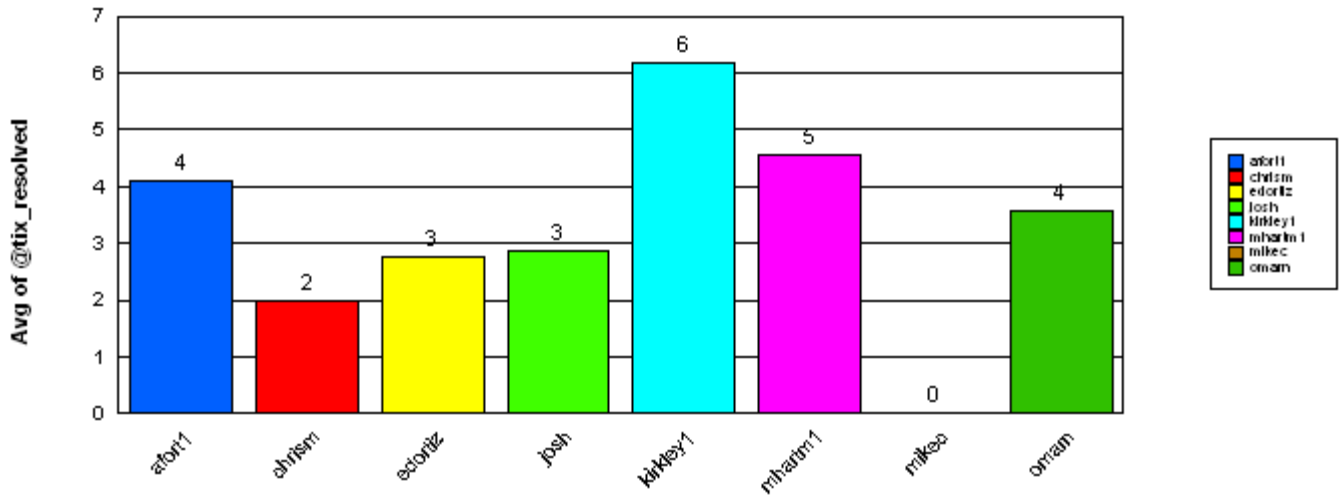

Desktop Support

Average time to ticket resolution for	Desktop Support	3
Maximum time to ticket resolution for	Desktop Support	19
Minimum time to ticket resolution for	Desktop Support	0

Avg of Each Ticket Resolved

For Desktop Support