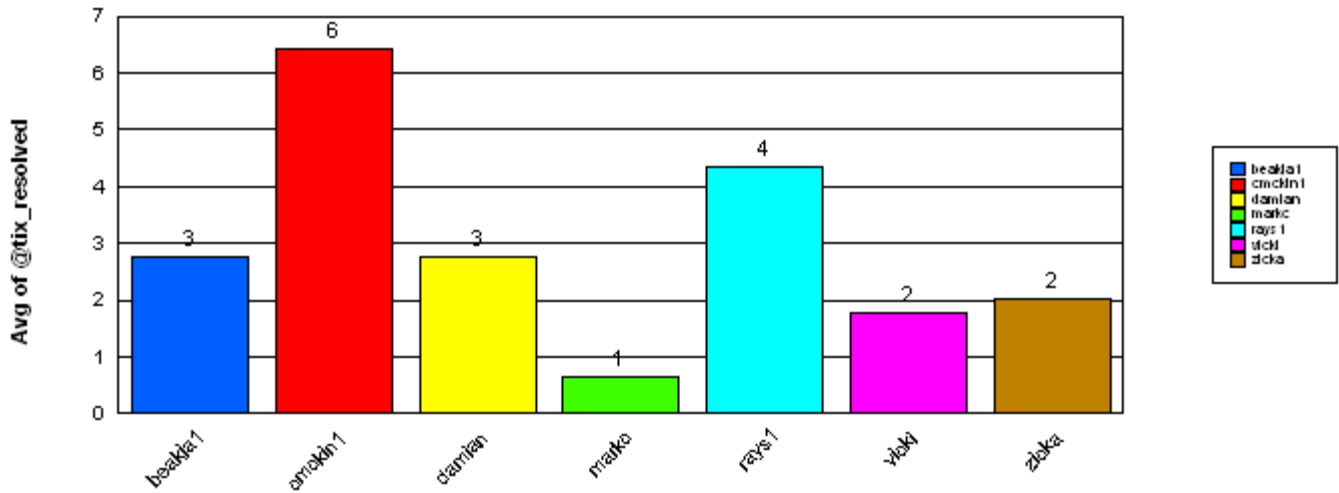

Physical Networks

Average time to ticket resolution for	Physical Networ	3
Maximum time to ticket resolution for	Physical Networ	23
Minimum time to ticket resolution for	Physical Networ	0

Avg of Each Ticket Resolved
For Physical Networks