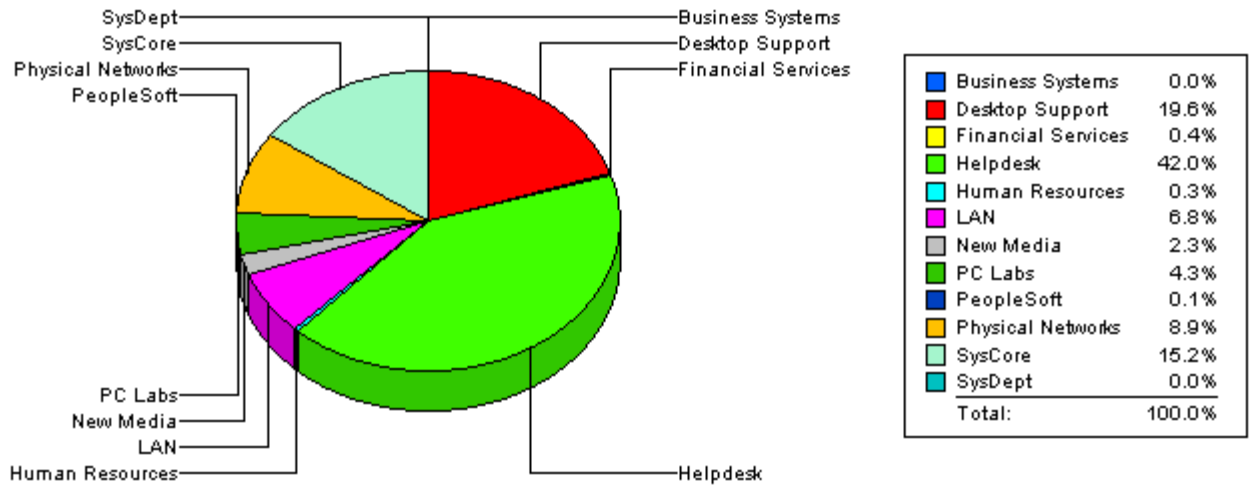

Average Length to Resolution

Ticket Created Between September 01, 2003 to September 30, 2003

Avg of Each Ticket Resolved

Sum of Tickets Resolved

% of Sum of Tickets Resolved

Desktop Support

		<u>Total:</u>	166		
afort1		<u>Total:</u>	9		
Closed		<u>Total:</u>	9		
Ticket Number:	0000070661	09/02/2003	2	09/04/2003	09/10/2003
Ticket Number:	0000070809	09/02/2003	2	09/04/2003	09/10/2003
Ticket Number:	0000071471	09/08/2003	7	09/15/2003	09/22/2003
Ticket Number:	0000071892	09/11/2003	0	09/11/2003	09/17/2003
Ticket Number:	0000071953	09/11/2003	12	09/23/2003	09/29/2003
Ticket Number:	0000072036	09/12/2003	3	09/15/2003	09/22/2003
Ticket Number:	0000072014	09/12/2003	3	09/15/2003	09/22/2003
Ticket Number:	0000071999	09/12/2003	3	09/15/2003	09/22/2003
Ticket Number:	0000072392	09/17/2003	5	09/22/2003	09/29/2003
-----		-----	-----	-----	-----
Average time to ticket resolution for		afort1	4		
Maximum time to ticket resolution for		afort1	12		
Minimum time to ticket resolution for		afort1	0		
<hr/>		<hr/>	<hr/>		
chrism		<u>Total:</u>	4		
Closed		<u>Total:</u>	4		
Ticket Number:	0000072341	09/17/2003	0	09/17/2003	09/23/2003
Ticket Number:	0000072795	09/24/2003	0	09/24/2003	09/30/2003
Ticket Number:	0000071724	09/09/2003	6	09/15/2003	09/22/2003
Ticket Number:	0000071972	09/12/2003	2	09/14/2003	09/19/2003
-----		-----	-----	-----	-----
Average time to ticket resolution for		chrism	2		
Maximum time to ticket resolution for		chrism	6		
Minimum time to ticket resolution for		chrism	0		
<hr/>		<hr/>	<hr/>		