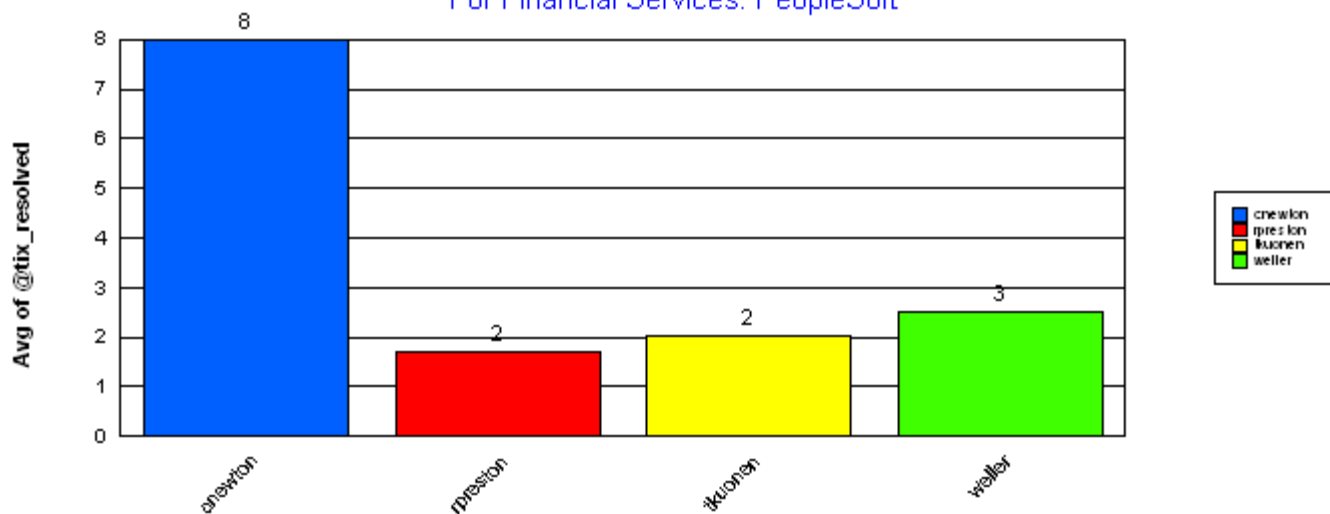

Financial Services: Peo

Average time to ticket resolution for	Financial Servi	3
Maximum time to ticket resolution for	Financial Servi	14
Minimum time to ticket resolution for	Financial Servi	0

Avg of Each Ticket Resolved

For Financial Services: PeopleSoft