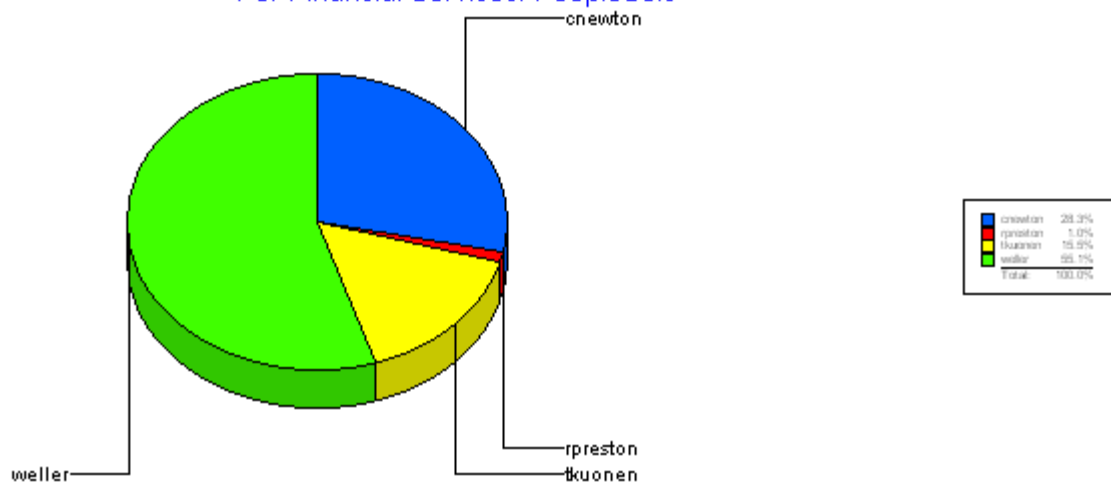

### Percentage of Sum of Tickets Resolved

For Financial Services: PeopleSoft

**Helpdesk**

		<u>Total:</u>	<b>736</b>		
<b>HD:Tape_Changes</b>		<u>Total:</u>	<b>5</b>		
<b>Closed</b>		<u>Total:</u>	<b>5</b>		
Ticket Number:	0000100472	09/10/2004	0	09/10/2004	
Ticket Number:	0000101048	09/16/2004	0	09/16/2004	
Ticket Number:	0000101636	09/23/2004	0	09/23/2004	
Ticket Number:	0000102264	09/30/2004	0	09/30/2004	
Ticket Number:	0000100603	09/12/2004	0	09/12/2004	
-----		-----	-----	-----	-----
<b>Average time to ticket resolution for</b>		HD:Tape_Chan	<b>0</b>		
<b>Maximum time to ticket resolution for</b>		HD:Tape_Chan	<b>0</b>		
<b>Minimum time to ticket resolution for</b>		HD:Tape_Chan	<b>0</b>		