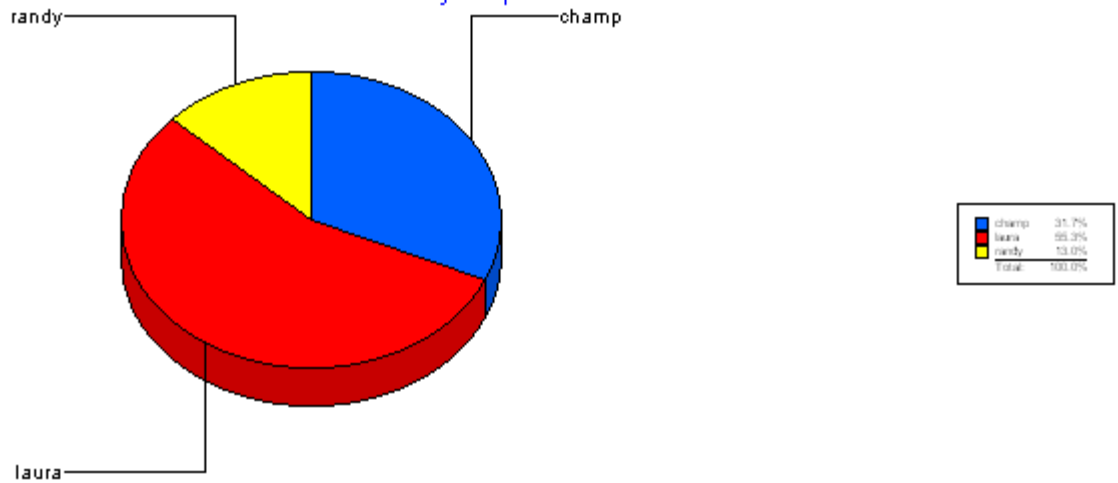

### Percentage of Sum of Tickets Resolved

For SysDept

---

Total Remedy Tickets Created and Resolved/Closed Between: 09/01/2004 and 09/30/2004 : 2383

Total Remedy Tickets Created between: 09/01/2004 and 09/30/2004 : 2383