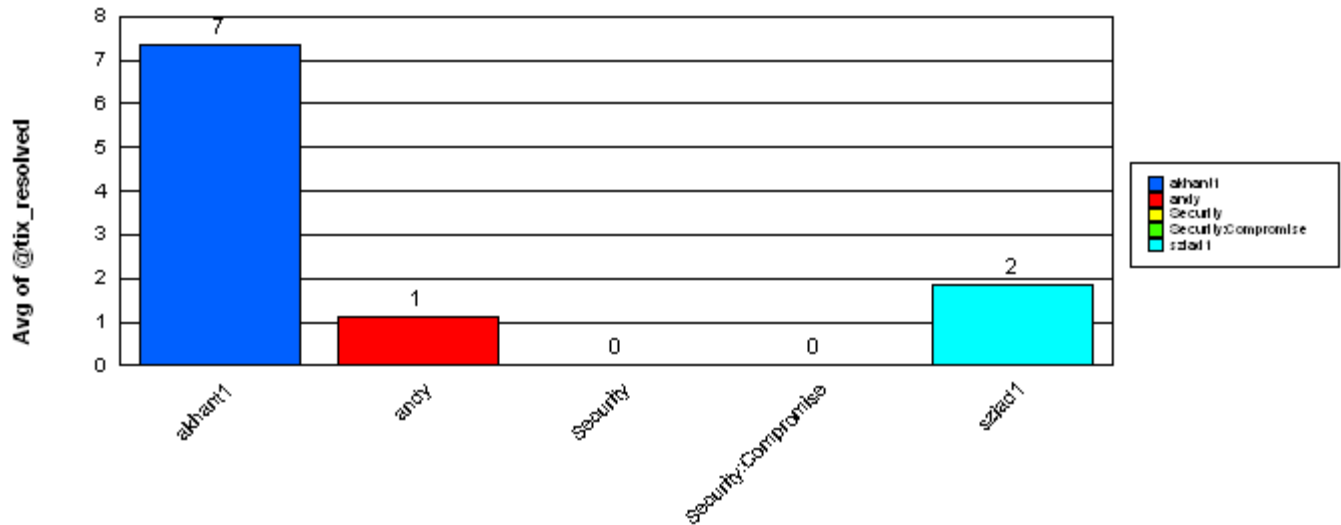

Security

Average time to ticket resolution for	Security	4
Maximum time to ticket resolution for	Security	21
Minimum time to ticket resolution for	Security	0

Avg of Each Ticket Resolved

For Security