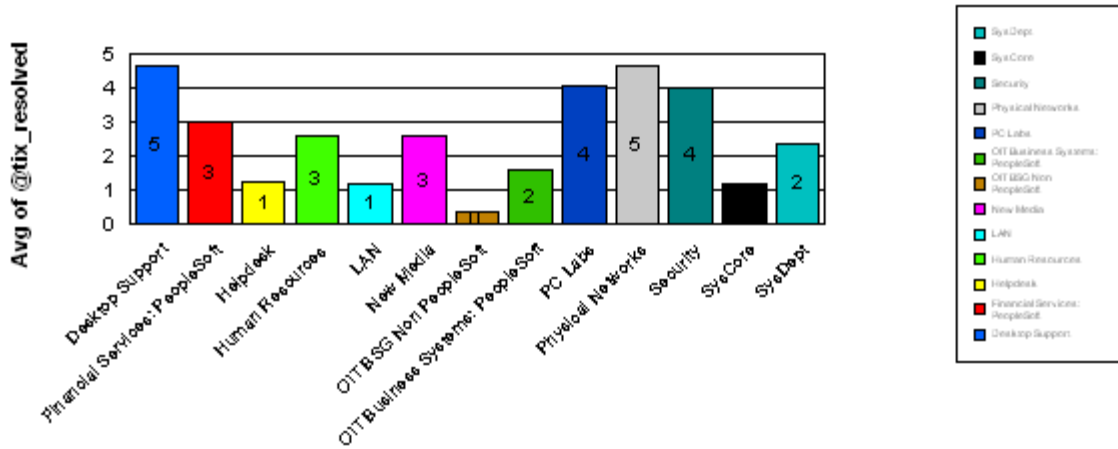

# Average Length to Resolution

Ticket Created Between September 01, 2004 to September 30, 2004

## Avg of Each Ticket Resolved