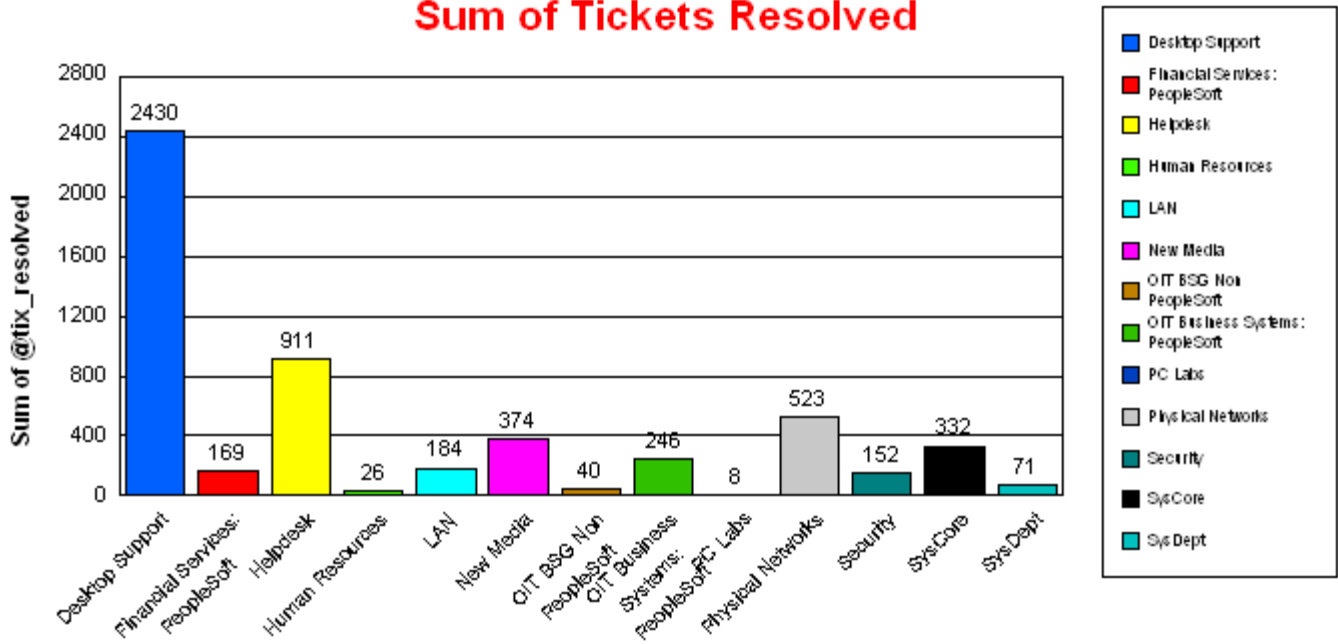

Sum of Tickets Resolved