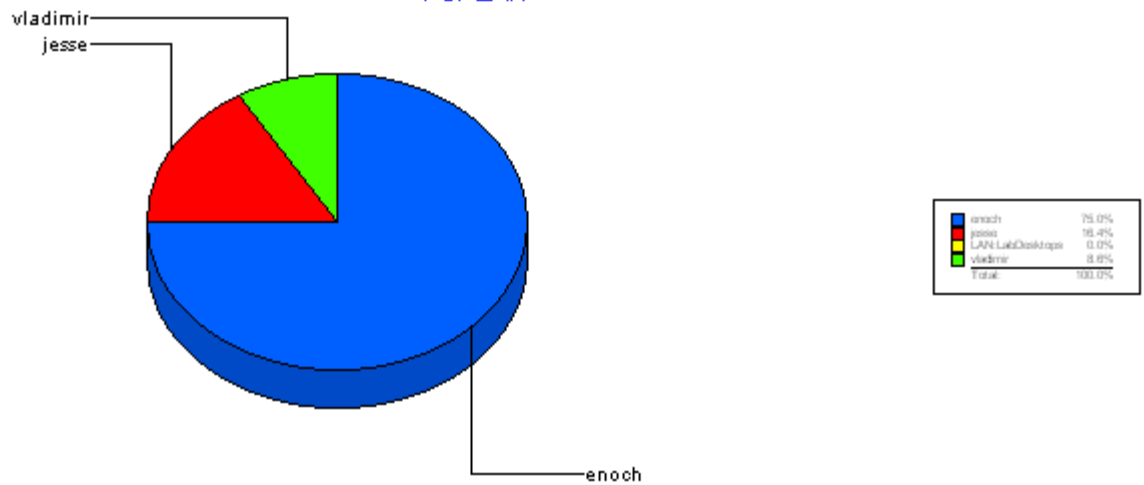

Percentage of Sum of Tickets Resolved

For LAN