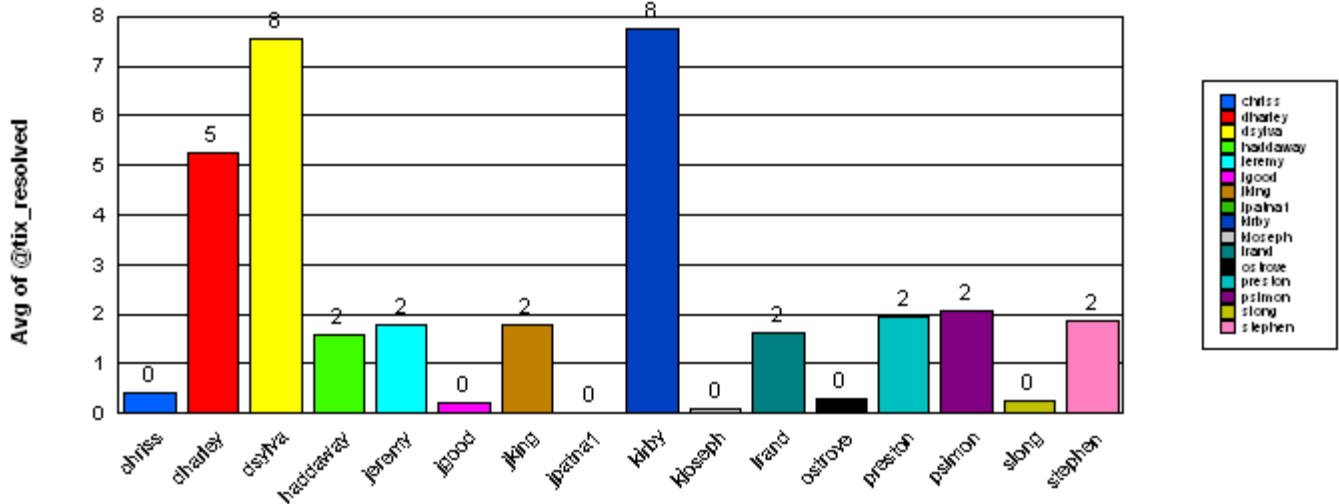

OIT Business Systems: P

Average time to ticket resolution for	OIT Business S	2
Maximum time to ticket resolution for	OIT Business S	15
Minimum time to ticket resolution for	OIT Business S	0

Avg of Each Ticket Resolved

For OIT Business Systems: PeopleSoft