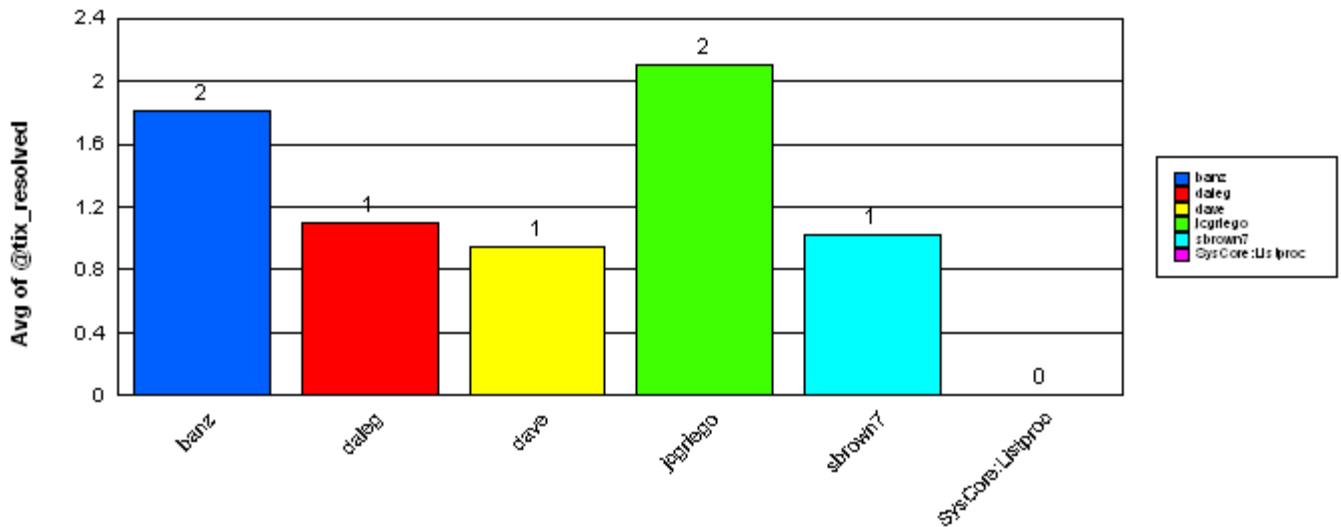

SysCore

Average time to ticket resolution for

SysCore

1

Maximum time to ticket resolution for

SysCore

16

Minimum time to ticket resolution for

SysCore

0

Avg of Each Ticket Resolved

For SysCore