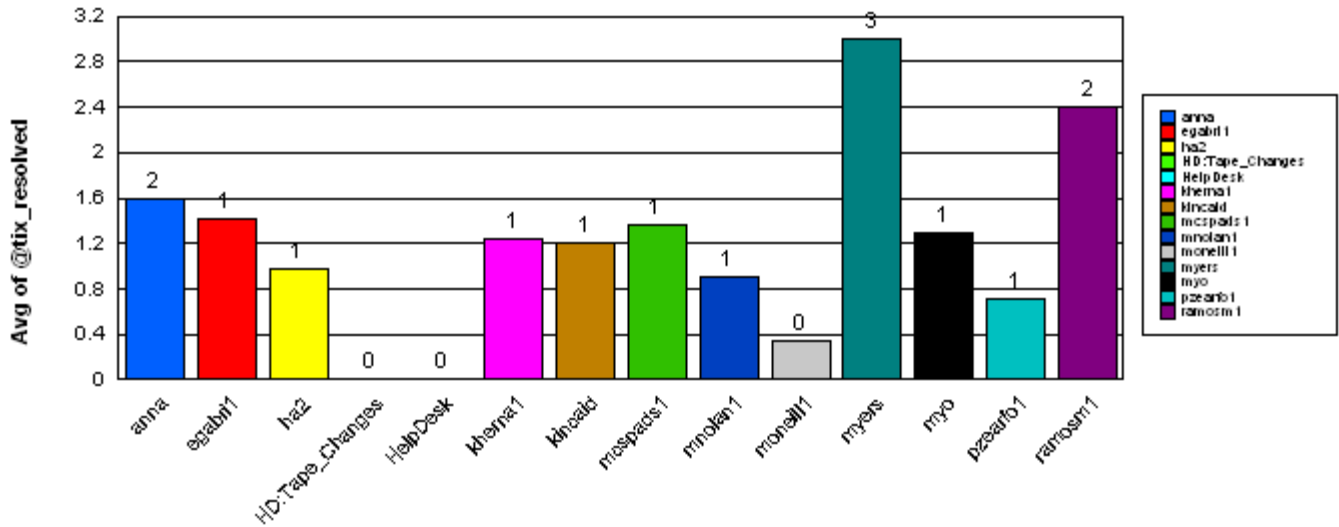

Helpdesk

Average time to ticket resolution for	Helpdesk	1
Maximum time to ticket resolution for	Helpdesk	20
Minimum time to ticket resolution for	Helpdesk	0

Avg of Each Ticket Resolved

For Helpdesk