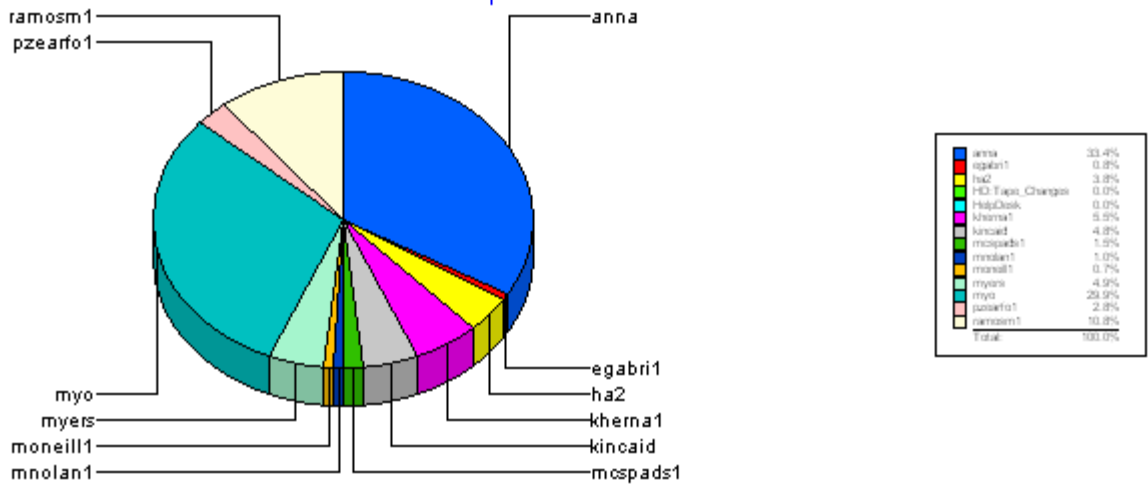

Percentage of Sum of Tickets Resolved

For Helpdesk