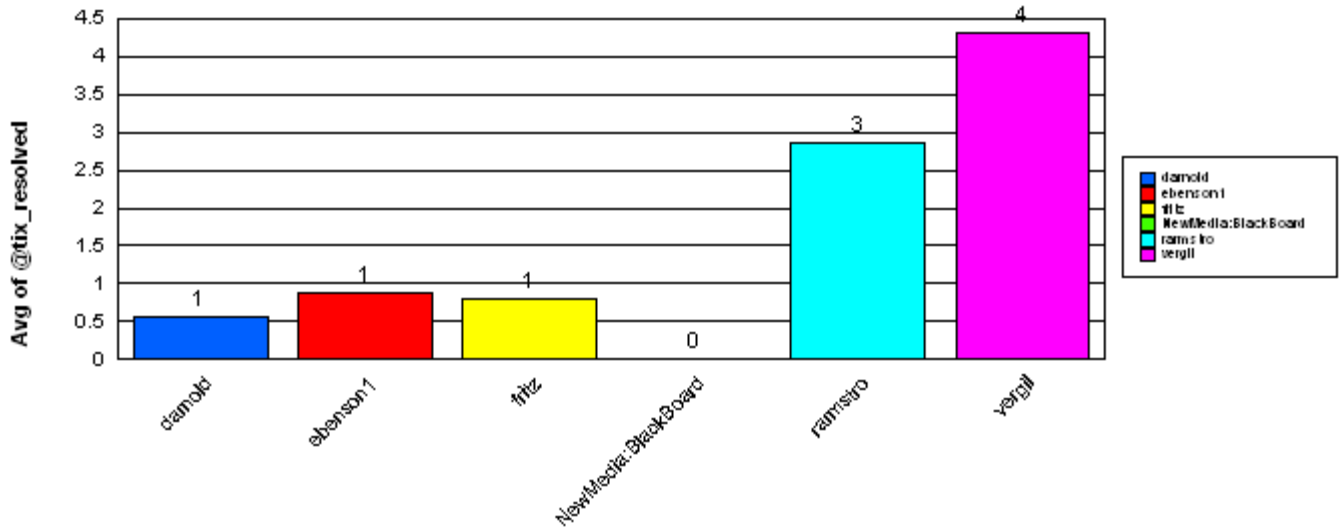

New Media

Average time to ticket resolution for	New Media	3
Maximum time to ticket resolution for	New Media	20
Minimum time to ticket resolution for	New Media	0

Avg of Each Ticket Resolved

For New Media