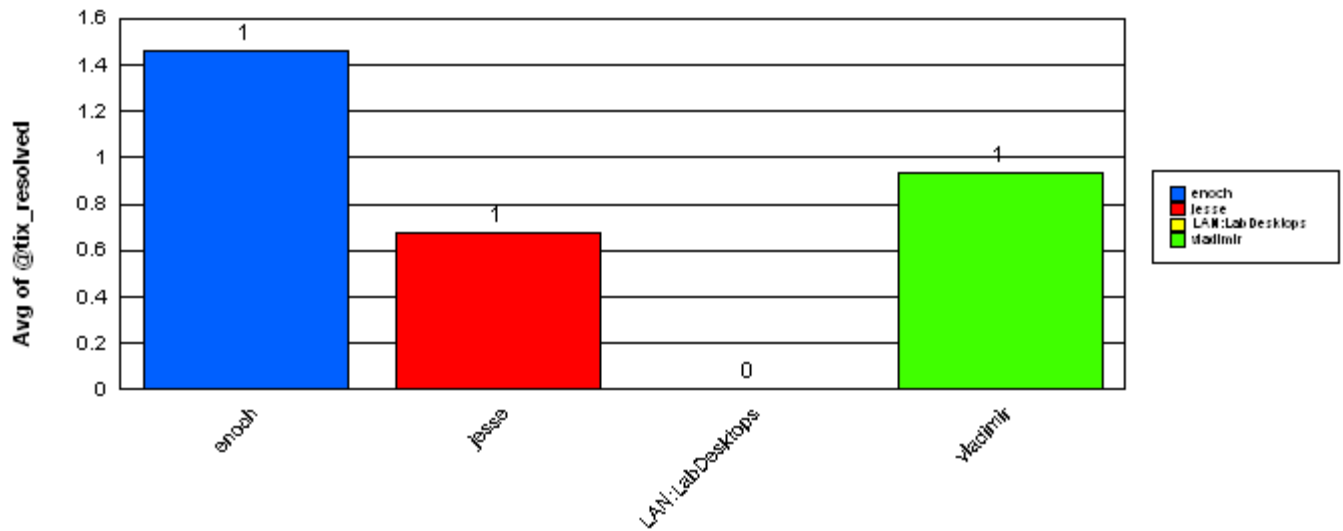

LAN

Average time to ticket resolution for	LAN	1
Maximum time to ticket resolution for	LAN	20
Minimum time to ticket resolution for	LAN	0

Avg of Each Ticket Resolved

For LAN