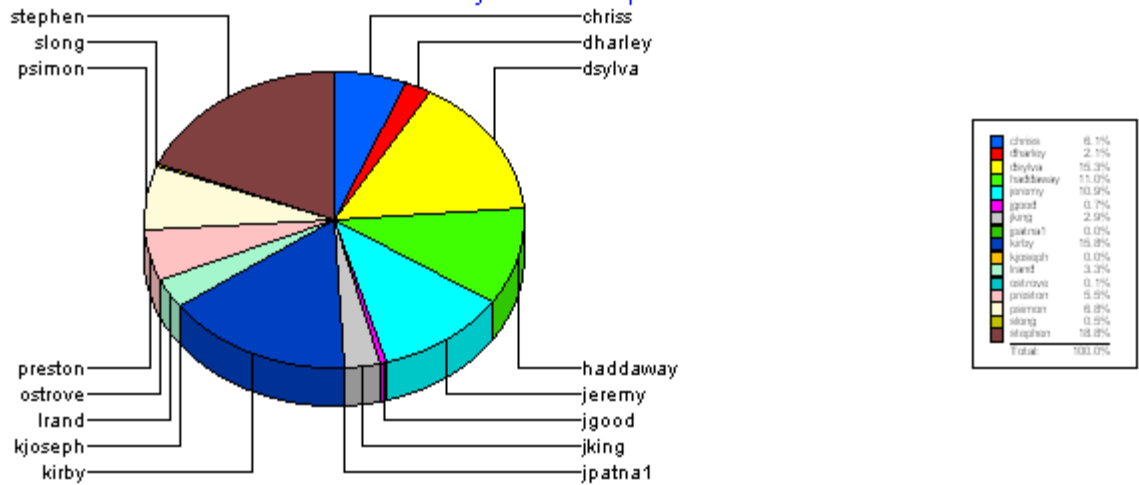

Percentage of Sum of Tickets Resolved

For OIT Business Systems: PeopleSoft