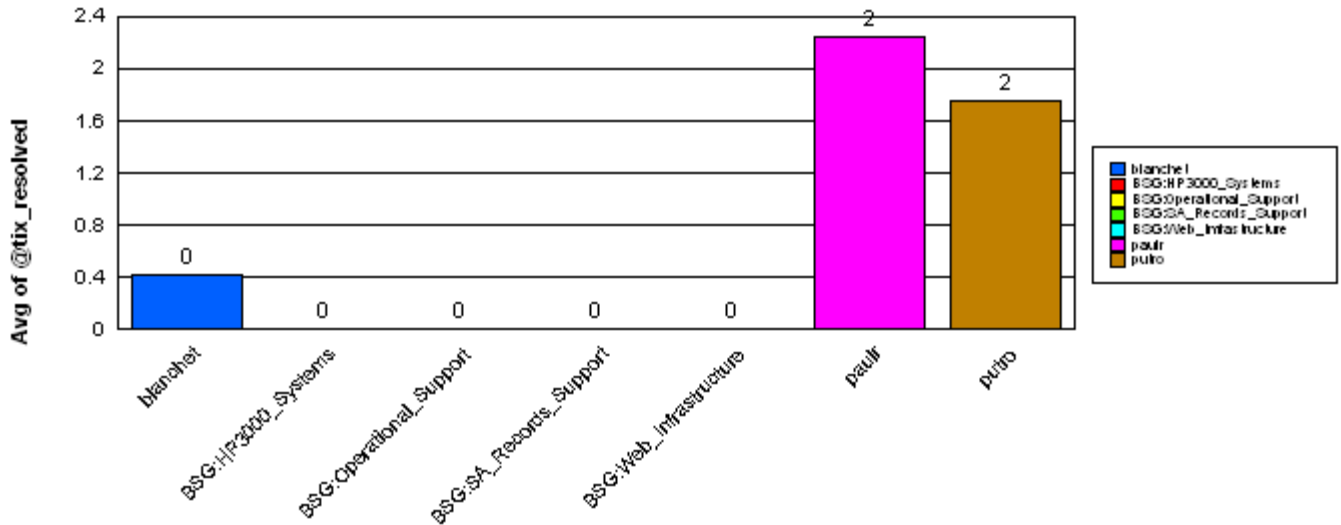

OIT BSG Non People

Average time to ticket resolution for	OIT BSG Non P	0
Maximum time to ticket resolution for	OIT BSG Non P	8
Minimum time to ticket resolution for	OIT BSG Non P	0

Avg of Each Ticket Resolved

For OIT BSG Non PeopleSoft