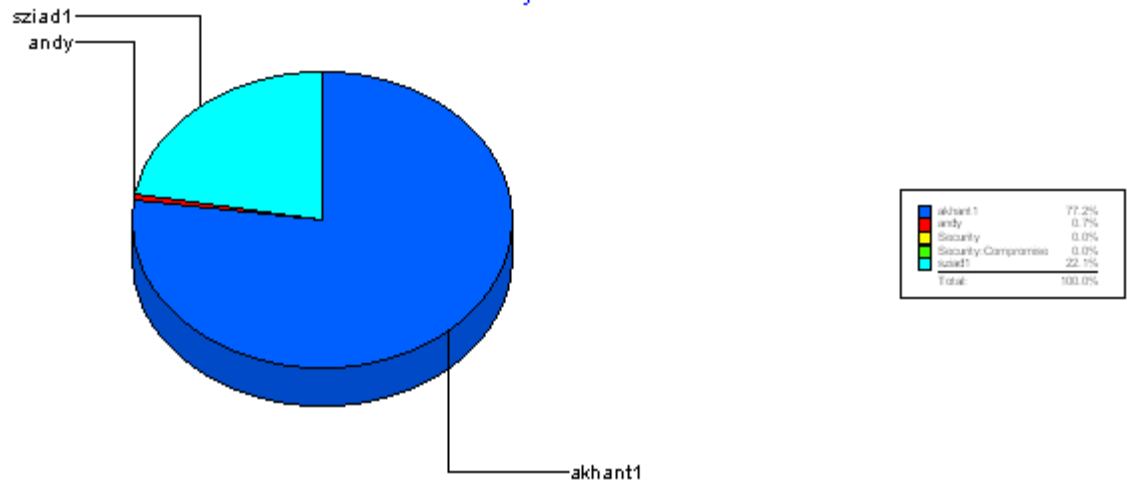

Percentage of Sum of Tickets Resolved

For Security