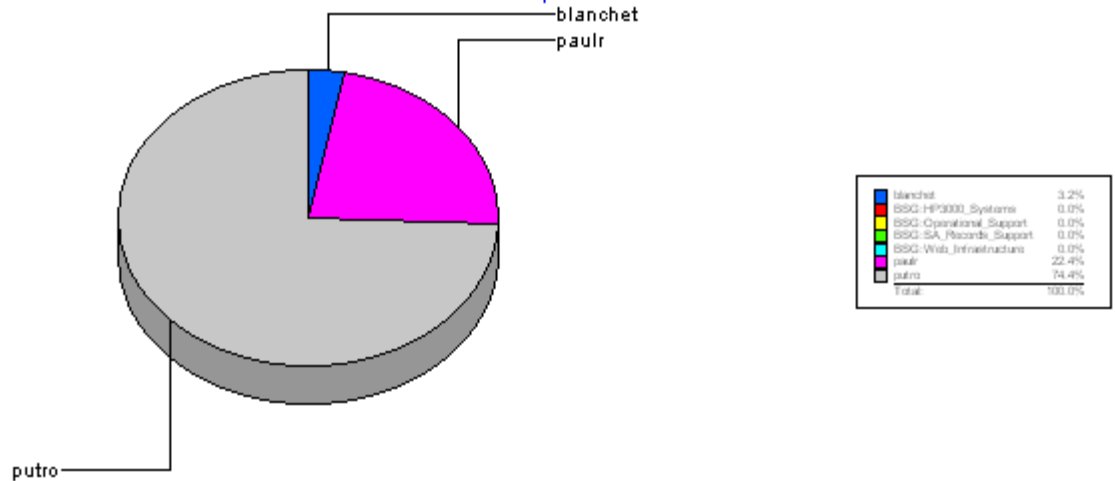

Percentage of Sum of Tickets Resolved

For OIT BSG Non PeopleSoft